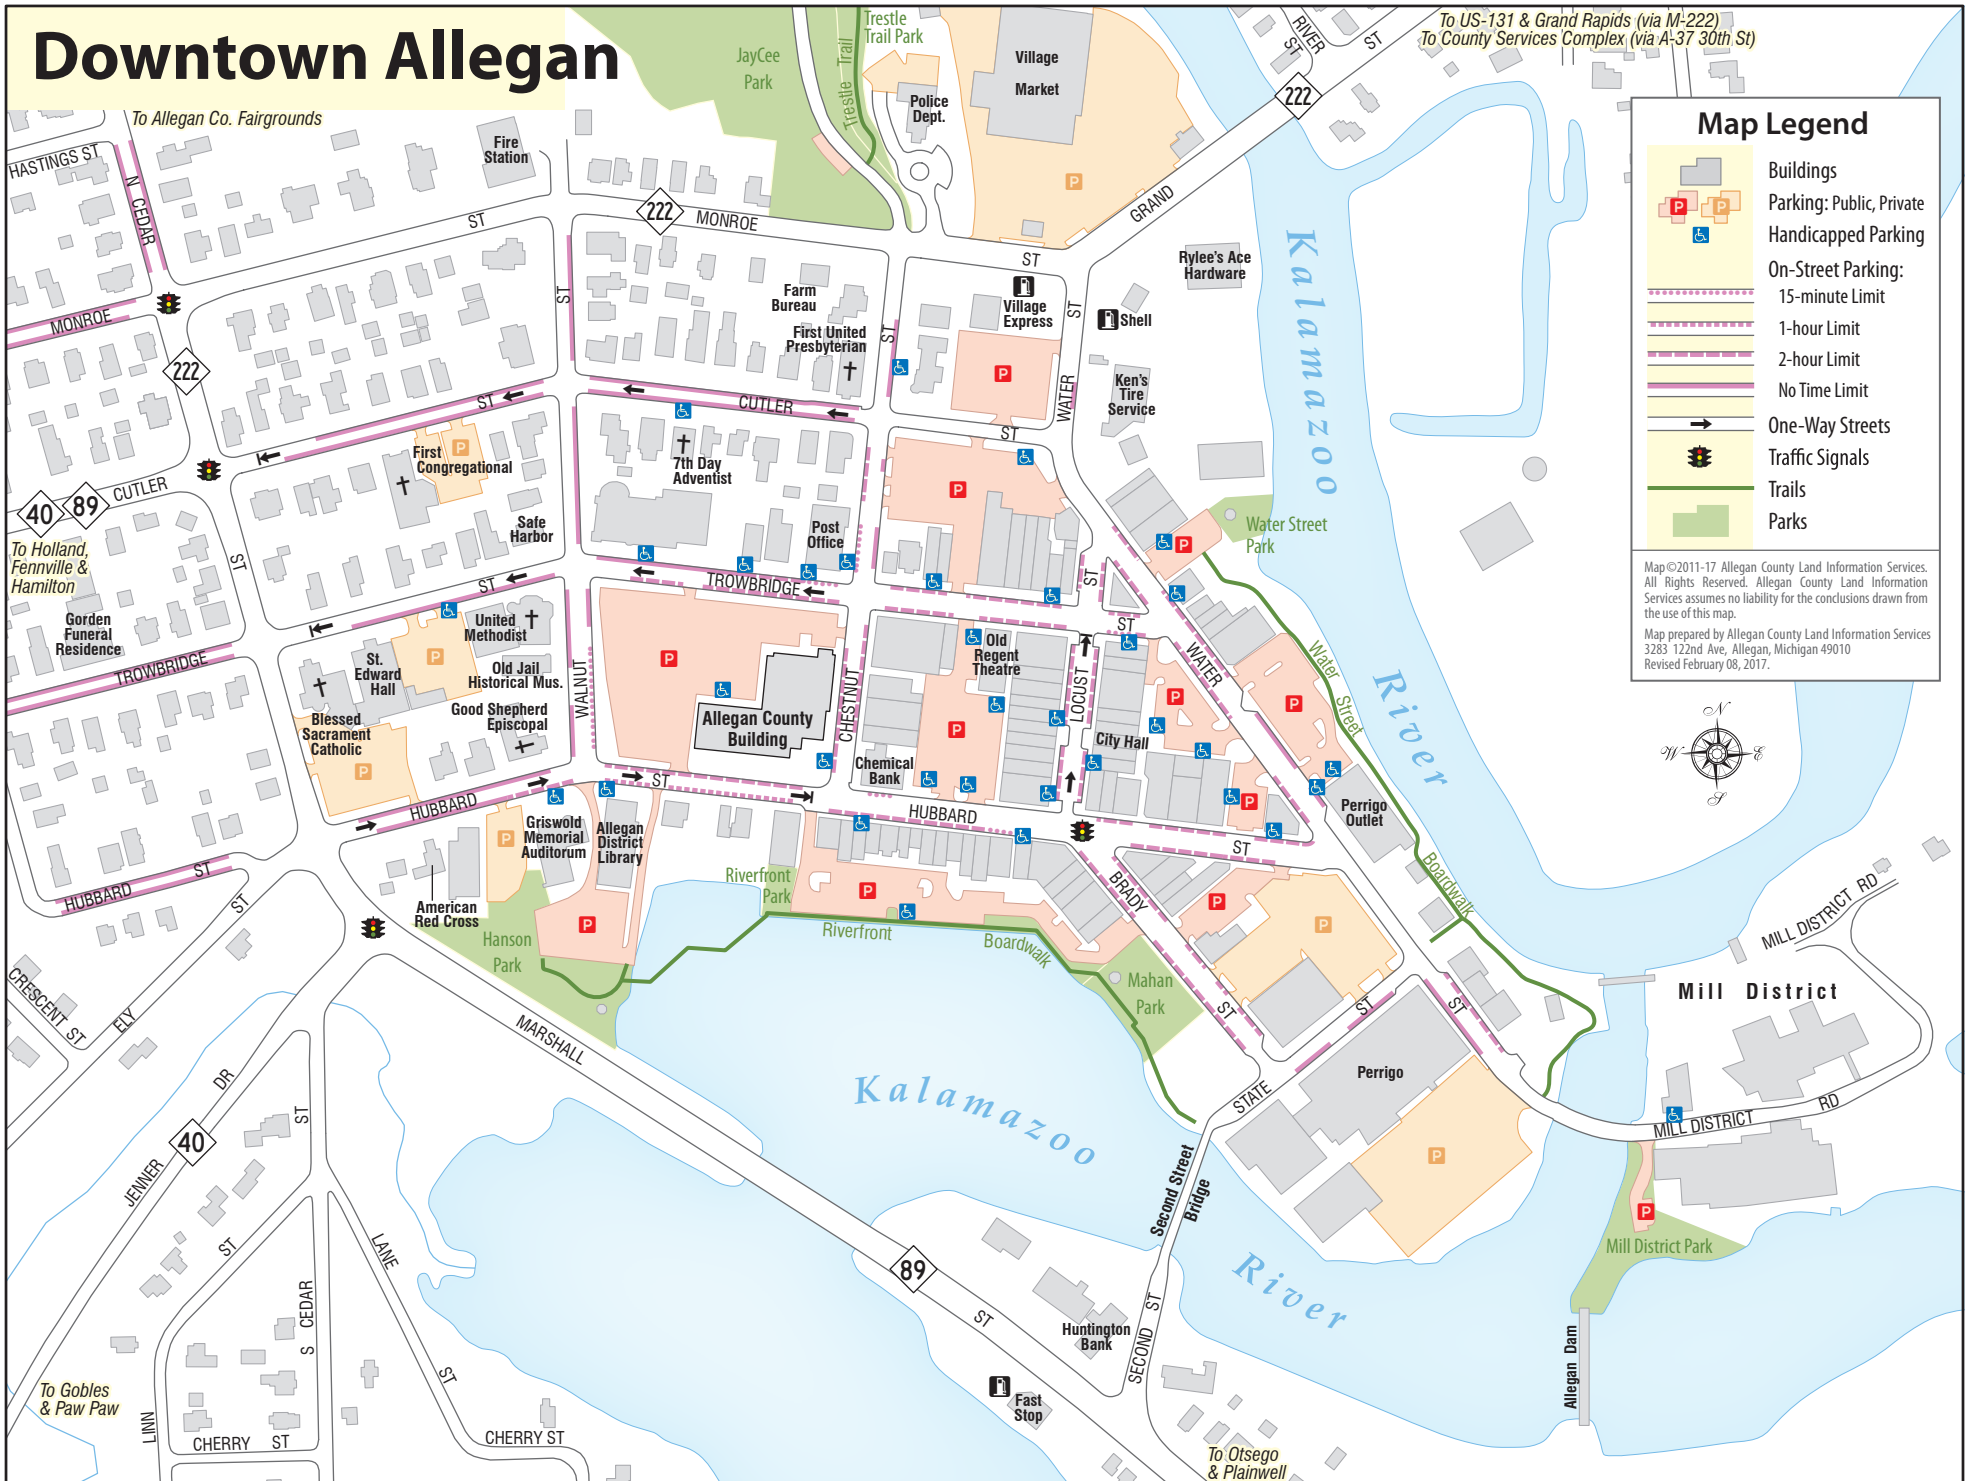

Downtown Allegan

Map Legend

- Buildings
- Parking: Public
- Parking: Private
- Handicapped Parking
- On-Street Parking:**
 - 15-minute Limit
 - 1-hour Limit
 - 2-hour Limit
 - No Time Limit
- One-Way Streets
- Traffic Signals
- Trails
- Parks

Map ©2011-17 Allegan County Land Information Services. All Rights Reserved. Allegan County Land Information Services assumes no liability for the conclusions drawn from the use of this map.
 Map prepared by Allegan County Land Information Services
 3283 122nd Ave, Allegan, Michigan 49010
 Revised February 08, 2017.

To US-131 & Grand Rapids (via M-222)
 To County Services Complex (via A-37 30th St)

To Allegan Co. Fairgrounds

To Holland, Fennville & Hamilton

To Gobles & Paw Paw

To Otsego & Plainwell