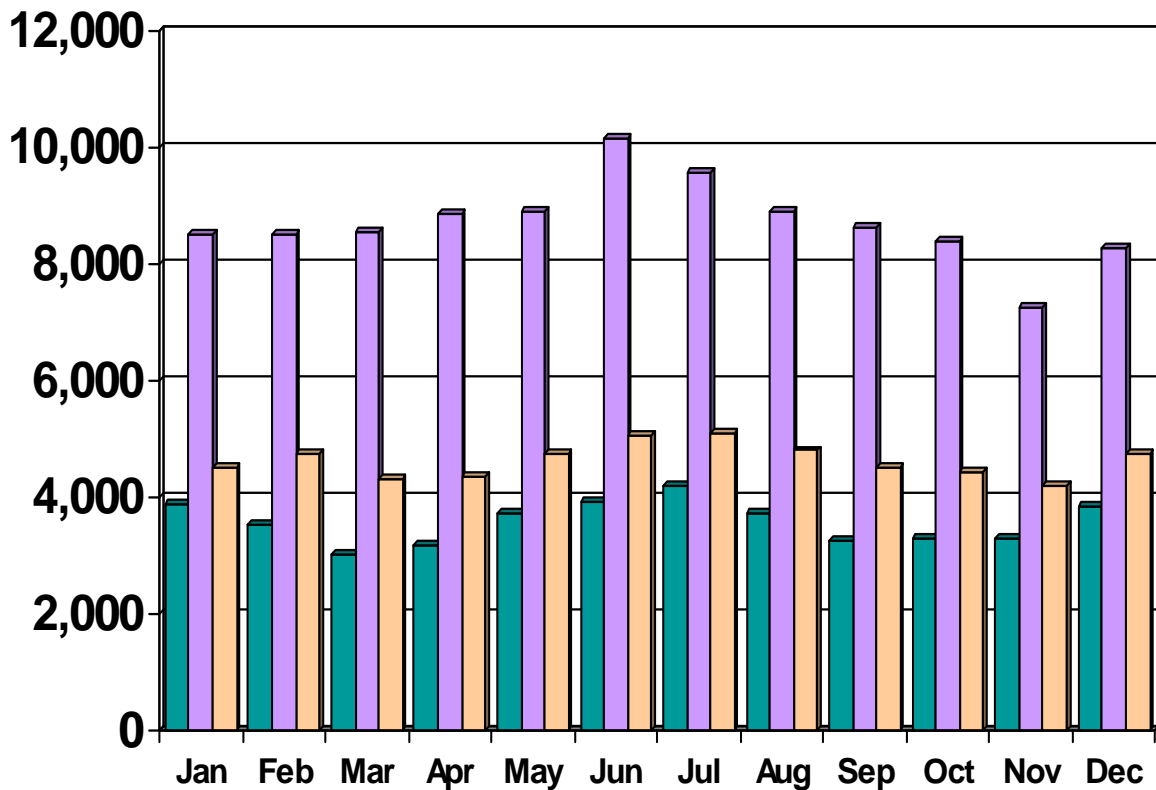

Trunk Activity Report 2008

	Jan	Feb	Mar	Apr	May	Jun	Jul	Aug	Sep	Oct	Nov	Dec	Total
# 911 Calls	3,895	3,531	3,035	3,173	3,718	3,908	4,199	3,745	3,275	3,294	3,310	3,839	42,922
7 Digit Inbound	8,494	8,488	8,555	8,870	8,908	10,169	9,549	8,891	8,637	8,396	7,237	8,254	104,448
7 Digit Outbound	4,513	4,752	4,310	4,344	4,736	5,068	5,100	4,806	4,528	4,415	4,208	4,738	55,518

Trunk Activity Report 2008

#911 Calls **7-Digit Inbound** **7-Digit Outbound**

Trunk Activity Report 2008

■ #911 Calls ■ 7 Digit Inbound