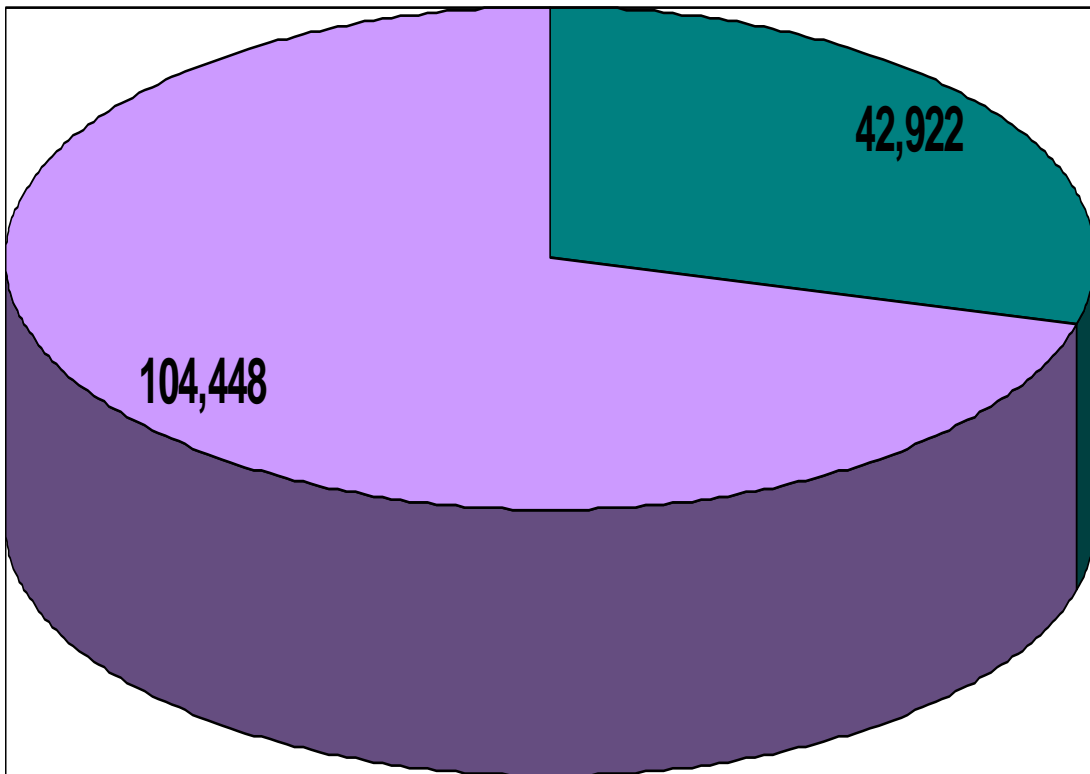

Trunk Activity Report 2008

	Jan	Feb	Mar	Apr	May	Jun	Jul	Aug	Sep	Oct	Nov	Dec	Total
# 911 Calls	3,895	3,531	3,035	3,173	3,718	3,908	4,199	3,745	3,275	3,294	3,310	3,839	42,922
7 Digit Inbound	8,494	8,488	8,555	8,870	8,908	10,169	9,549	8,891	8,637	8,396	7,237	8,254	104,448
7 Digit Outbound	4,513	4,752	4,310	4,344	4,736	5,068	5,100	4,806	4,528	4,415	4,208	4,738	55,518

Trunk Activity Report 2008

#911 Calls **7-Digit Inbound** **7-Digit Outbound**

Trunk Activity Report 2008

■ #911 Calls ■ 7 Digit Inbound