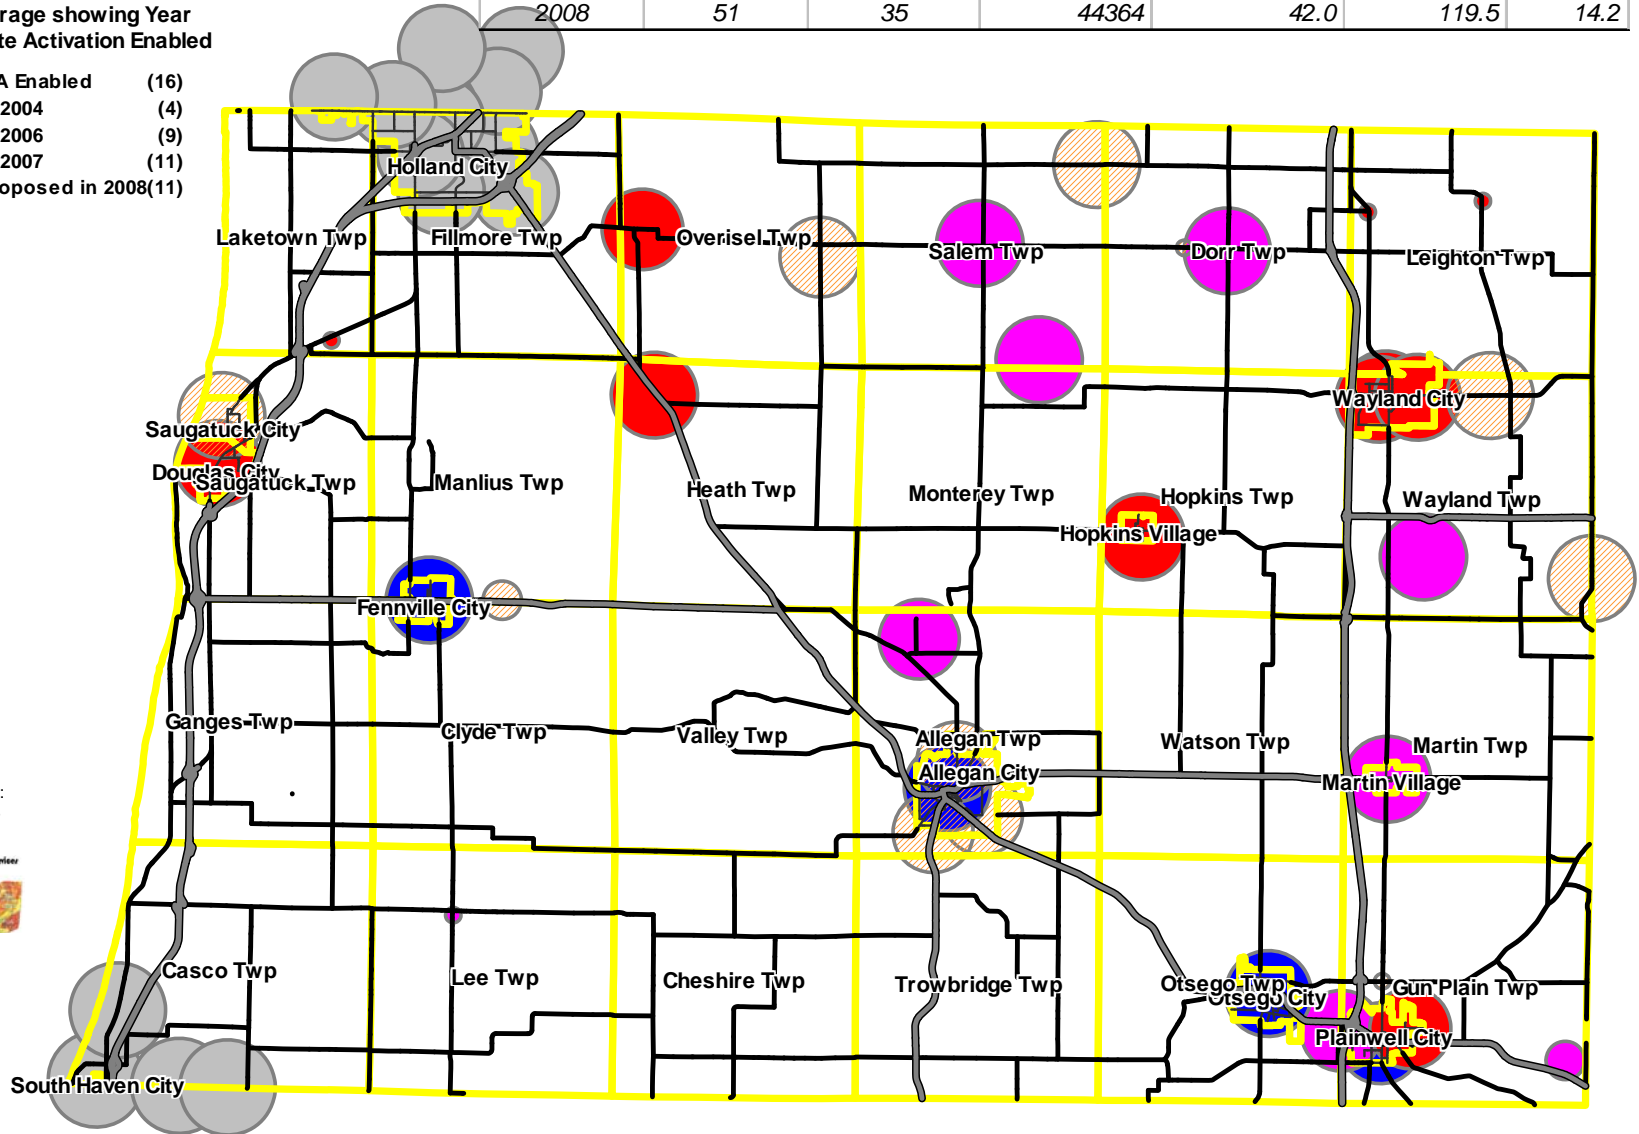

Allegan County Warning Siren Coverage Map

Year	Total Sirens	CRA Sirens	Population*	Population%	Area	Area%
2003	16	0	9556	9.0	39.7	4.7
2004	20	4	24672	23.3	53.4	6.4
2005	20	4	24672	23.3	53.4	6.4
2006	29	13	31371	29.7	76.9	9.2
2007	40	24	40580	38.4	98.1	11.7
2008	51	35	44364	42.0	119.5	14.2

Siren Coverage showing Year
County Remote Activation Enabled

- Not CRA Enabled (16)
- CRA in 2004 (4)
- CRA in 2006 (9)
- CRA in 2007 (11)
- CRA proposed in 2008(11)

Map Printed:
01/18/2008