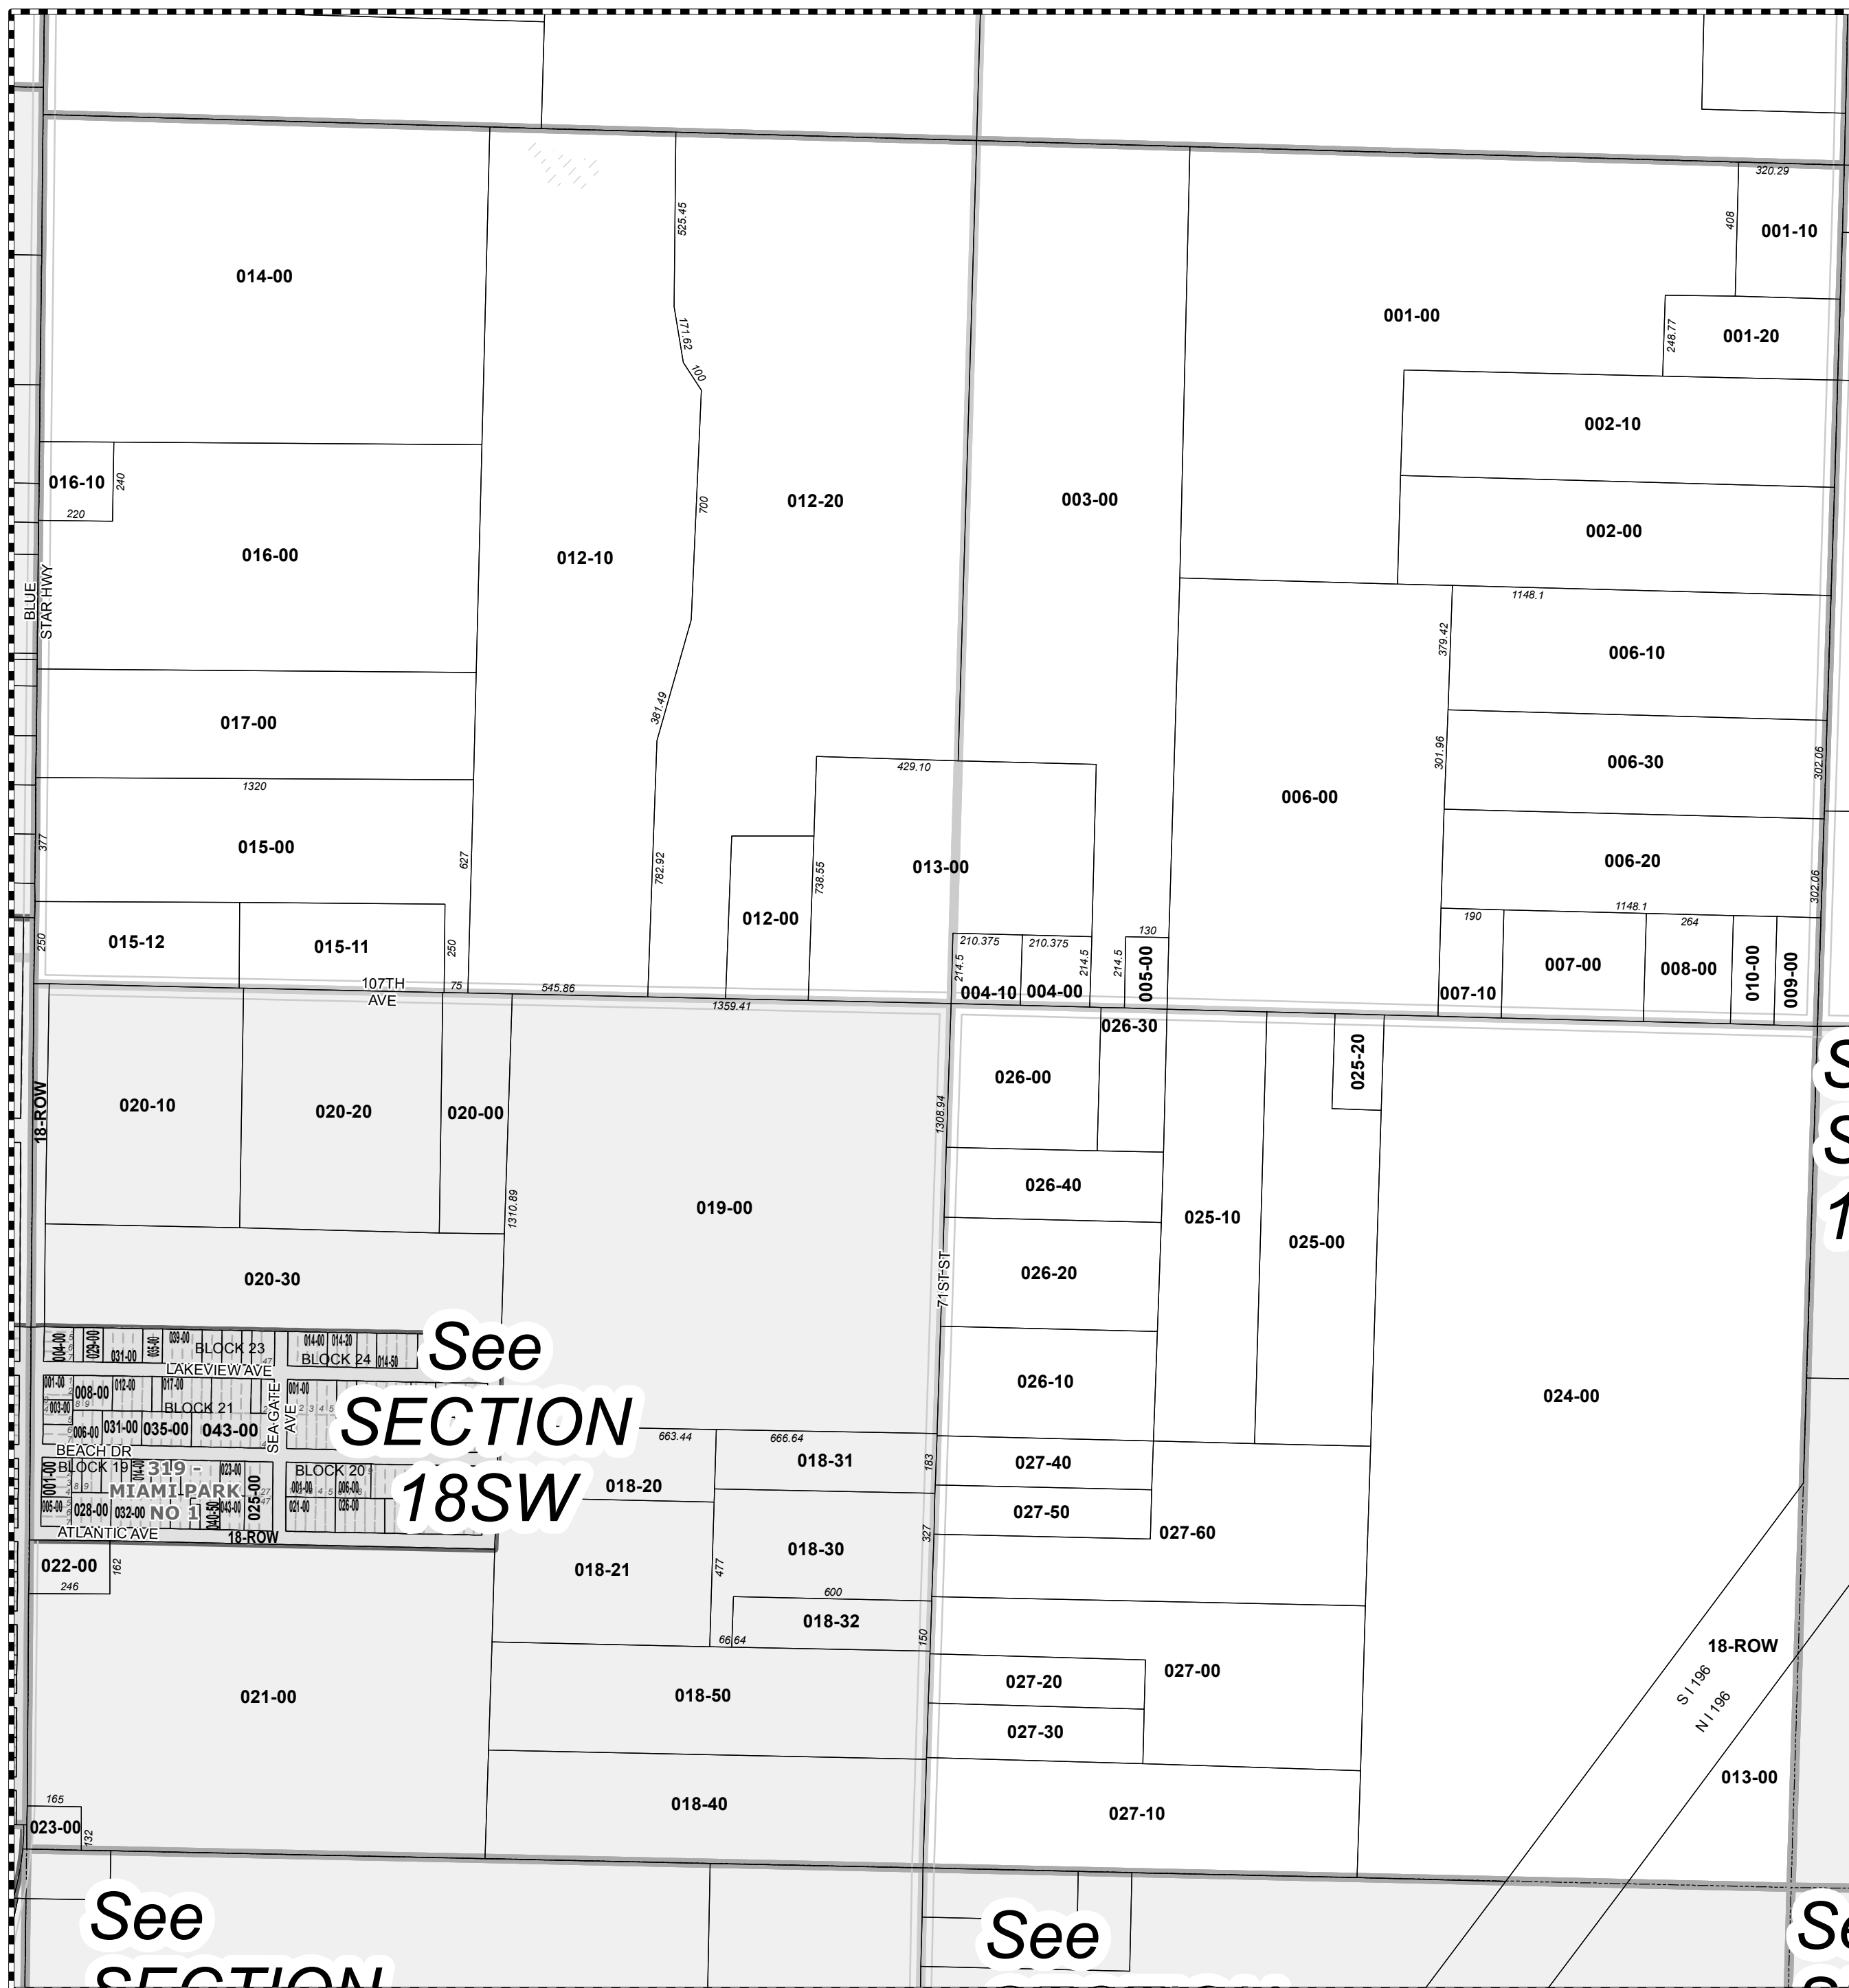

1 in = 400 ft

This map was compiled for tax administration purposes only. It does not represent a legal property survey.

Tax Year: 2018

Map Printed: 5/25/2018

Casco Twp T1N R16W

Parcel Prefix: 03-02-018-

	31	32	33	34	35	36	
	06	05	04	03	02	01	
62	07	08	09	10	11	12	
63	18	17	16	15	14	13	
74	19	20	21	22	23	24	
76	75	30	29	28	27	26	25
85	86	31	32	33	34	35	36

SECTION 18

See
**SECTION
18SW**

See
SECTION

See

See