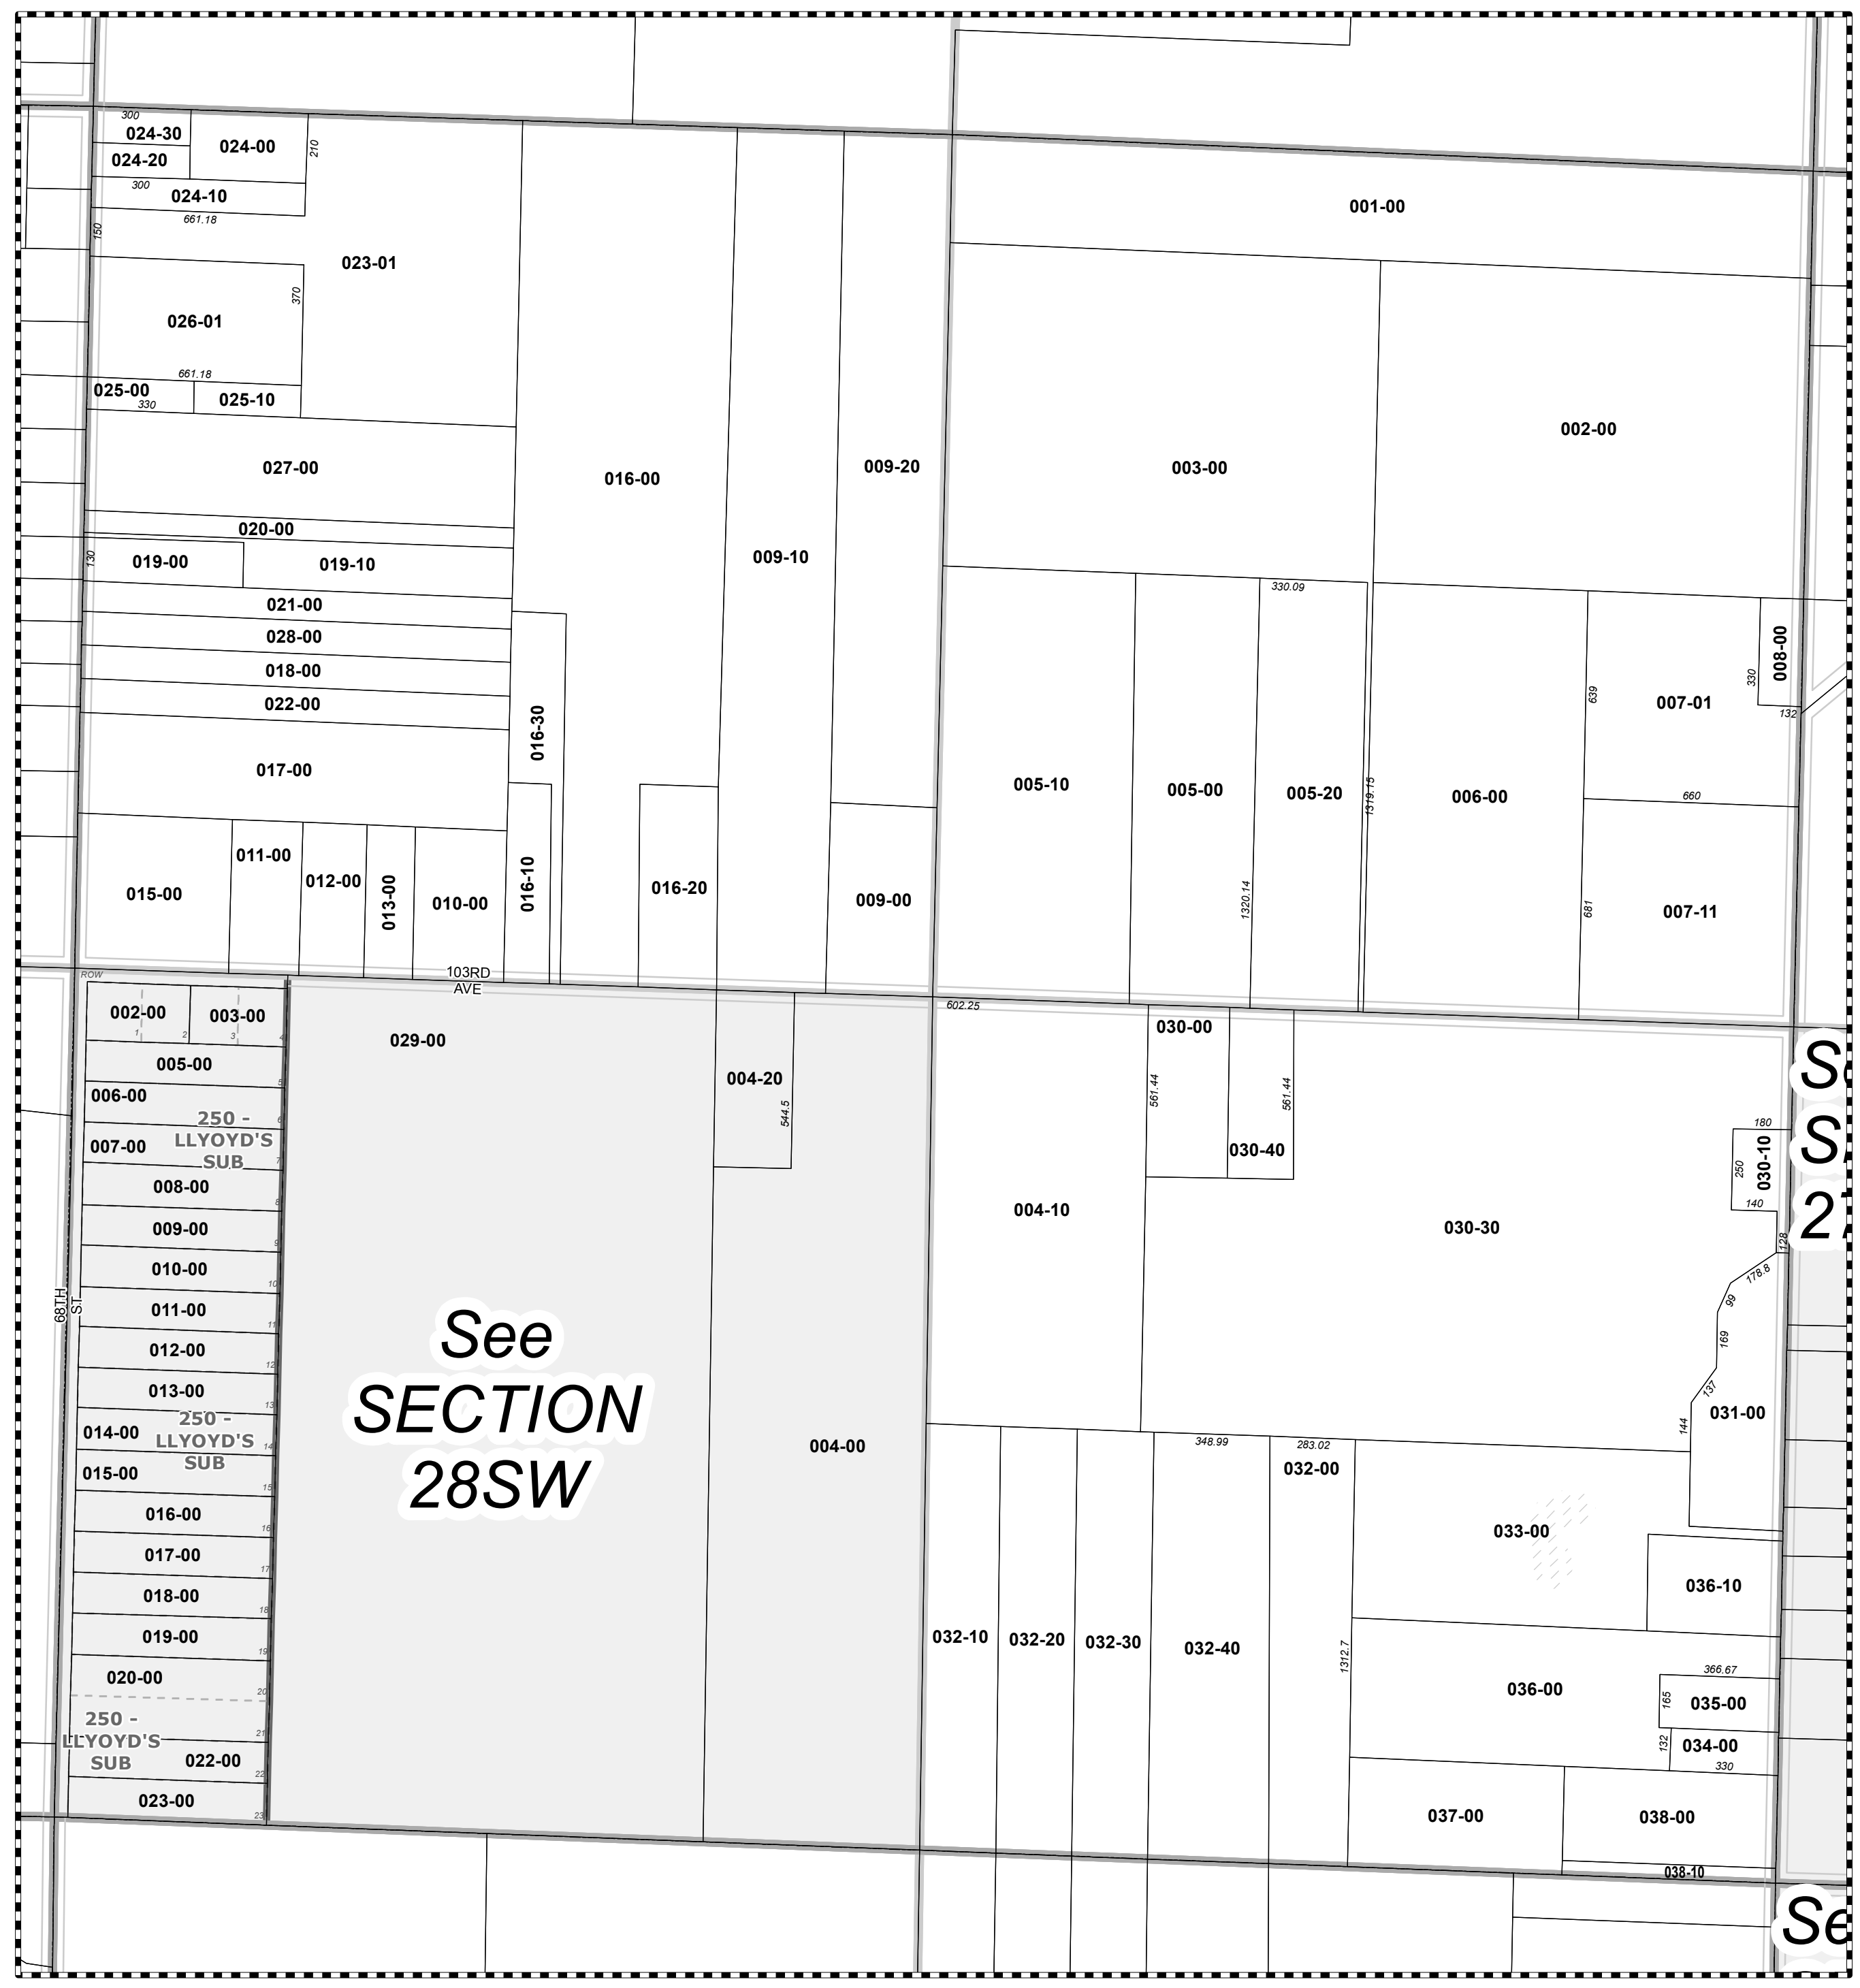

1 in = 400 ft

This map was compiled for tax administration purposes only. It does not represent a legal property survey.

Tax Year: 2018

Map Printed: 5/25/2018

Casco Twp T1N R16W

Parcel Prefix: 03-02-028-

	31	32	33	34	35	36
	06	05	04	03	02	01
62	07	08	09	10	11	12
63	18	17	16	15	14	13
74	19	20	21	22	23	24
76	75	30	29	28	27	26
85	86	31	32	33	34	35

SECTION 28

See SECTION 28SW

See