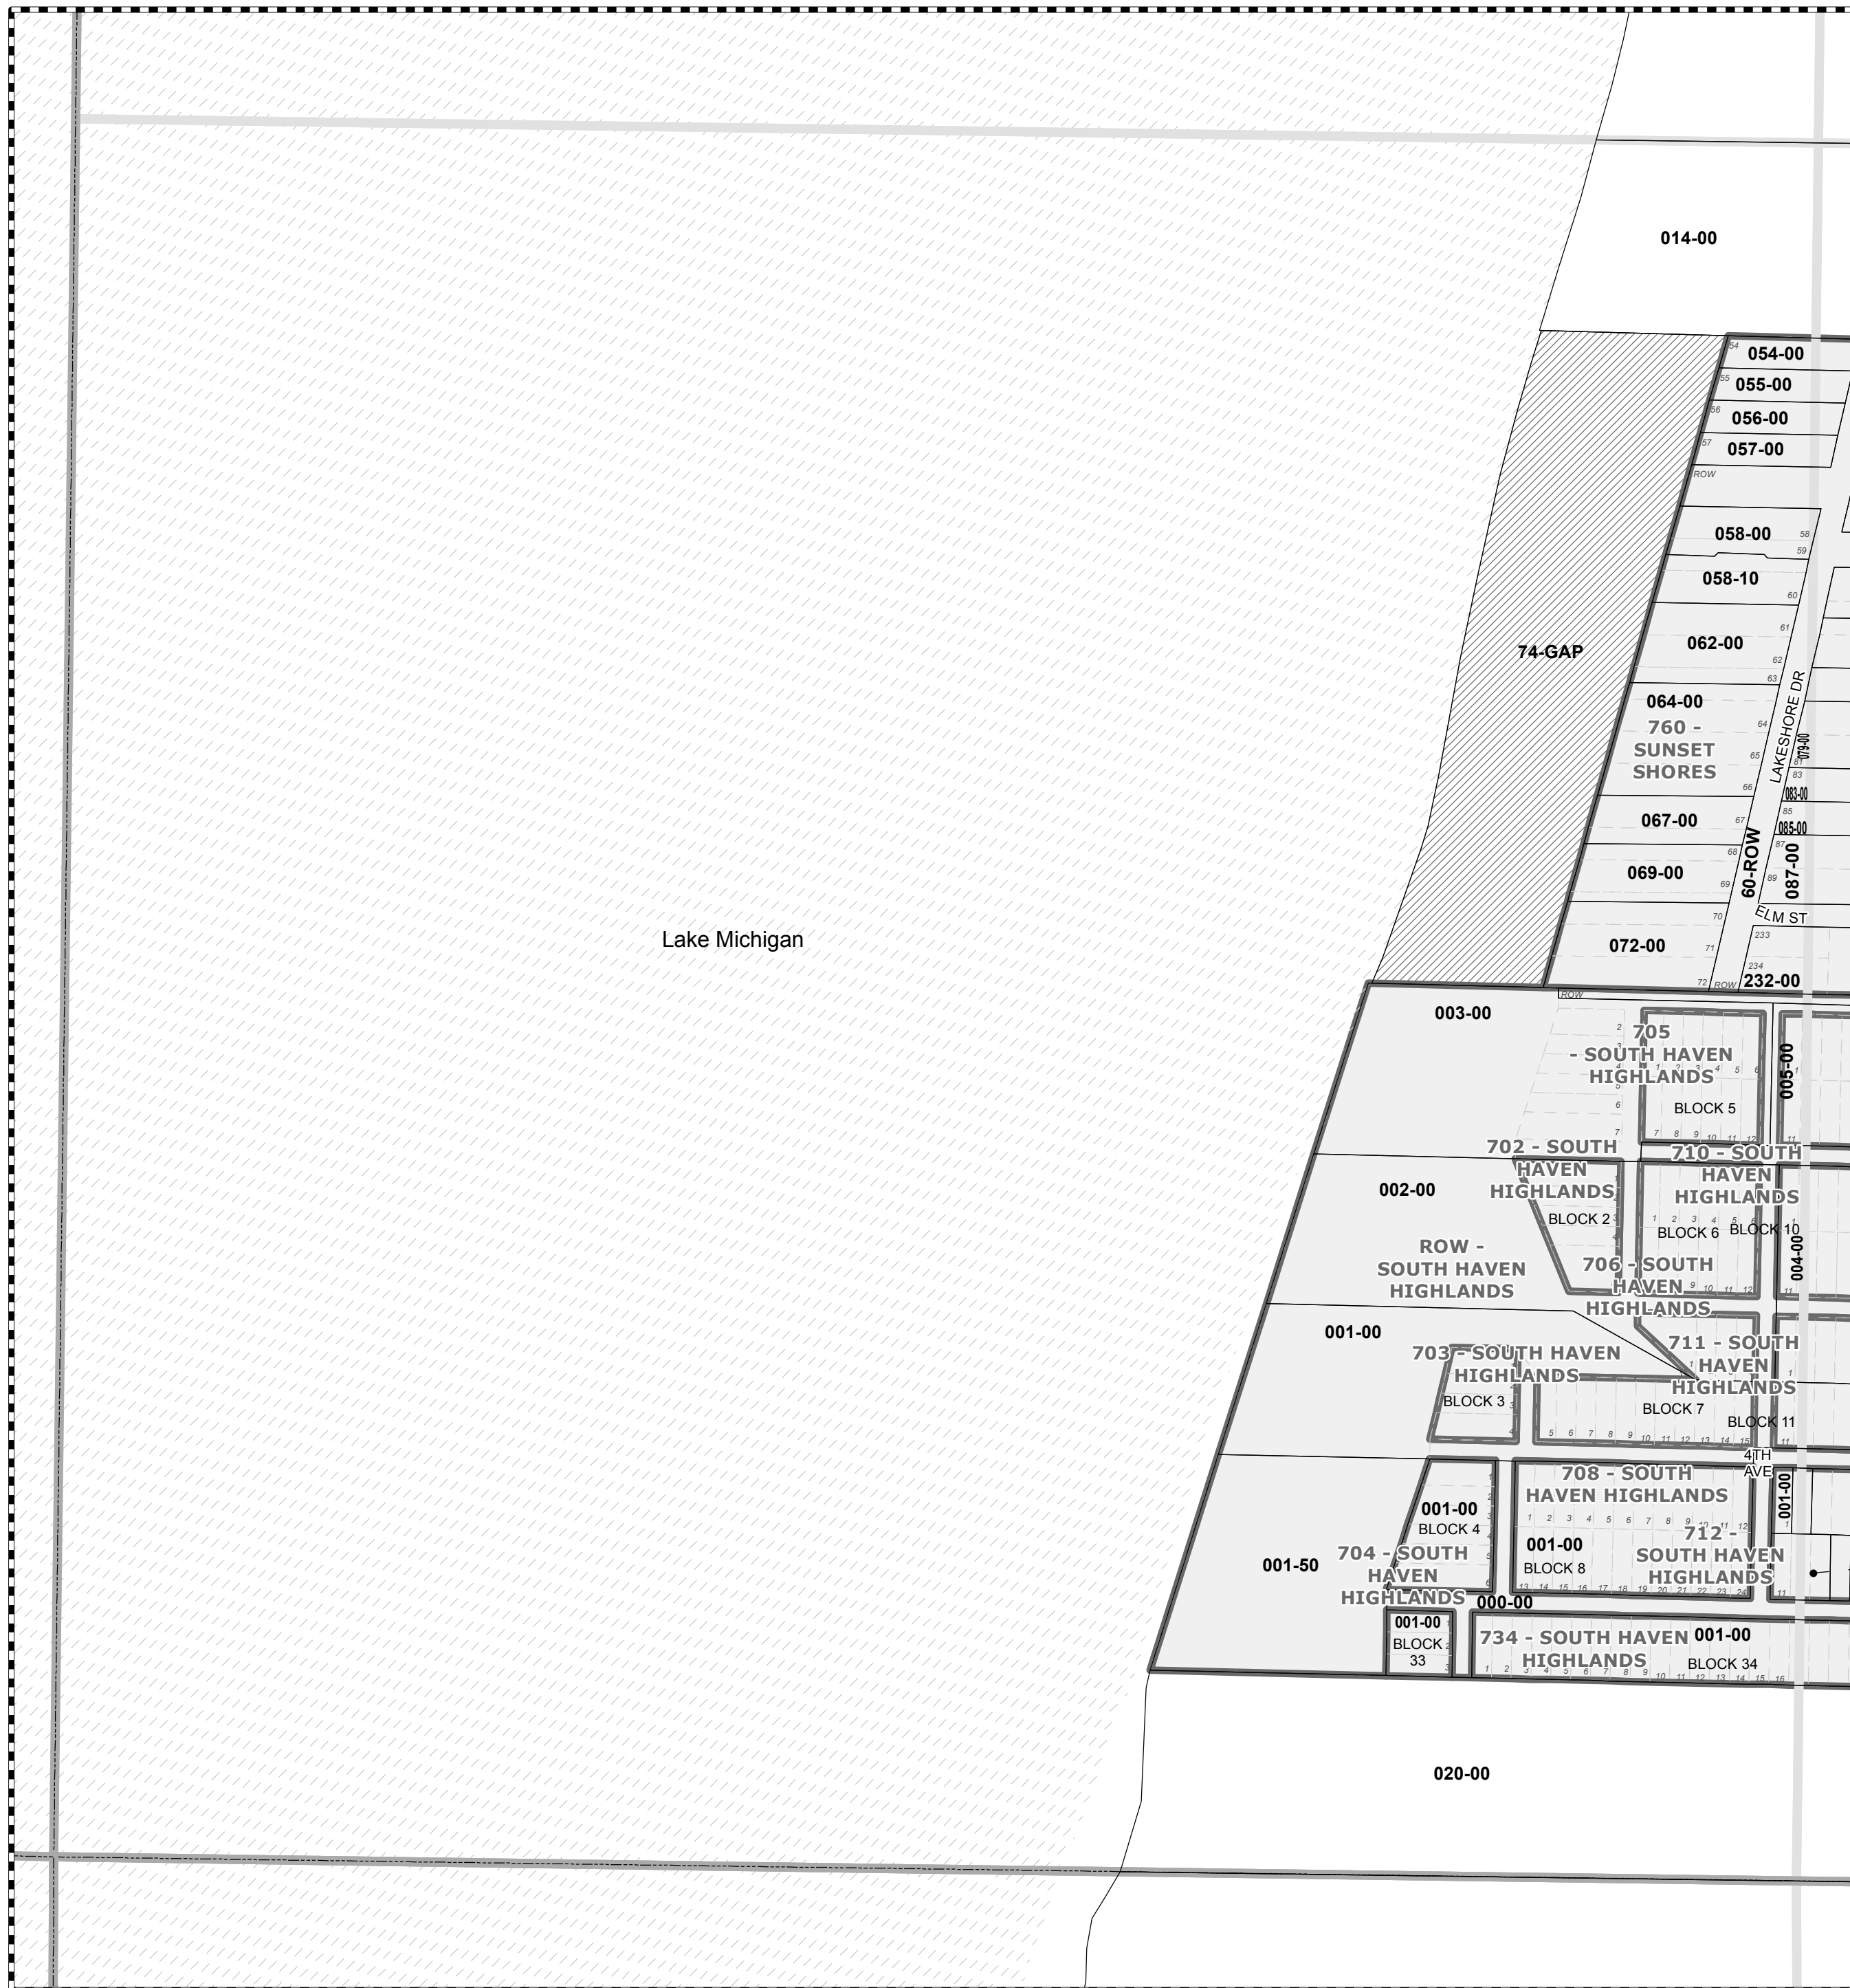

1 in = 200 ft

This map was compiled for tax administration purposes only. It does not represent a legal property survey.

Tax Year: 2018

Map Printed: 5/25/2018

# Casco Twp T1N R16W

- Gaps
- Overlaps
- Waterbody

Parcel Prefix: 03-02-074-

	31	32	33	34	35	36	
	06	05	04	03	02	01	
62	07	08	09	10	11	12	
63	18	17	16	15	14	13	
	74	19	20	21	22	23	24
76	75	30	29	28	27	26	25
85	86	31	32	33	34	35	36

SECTION 74SW