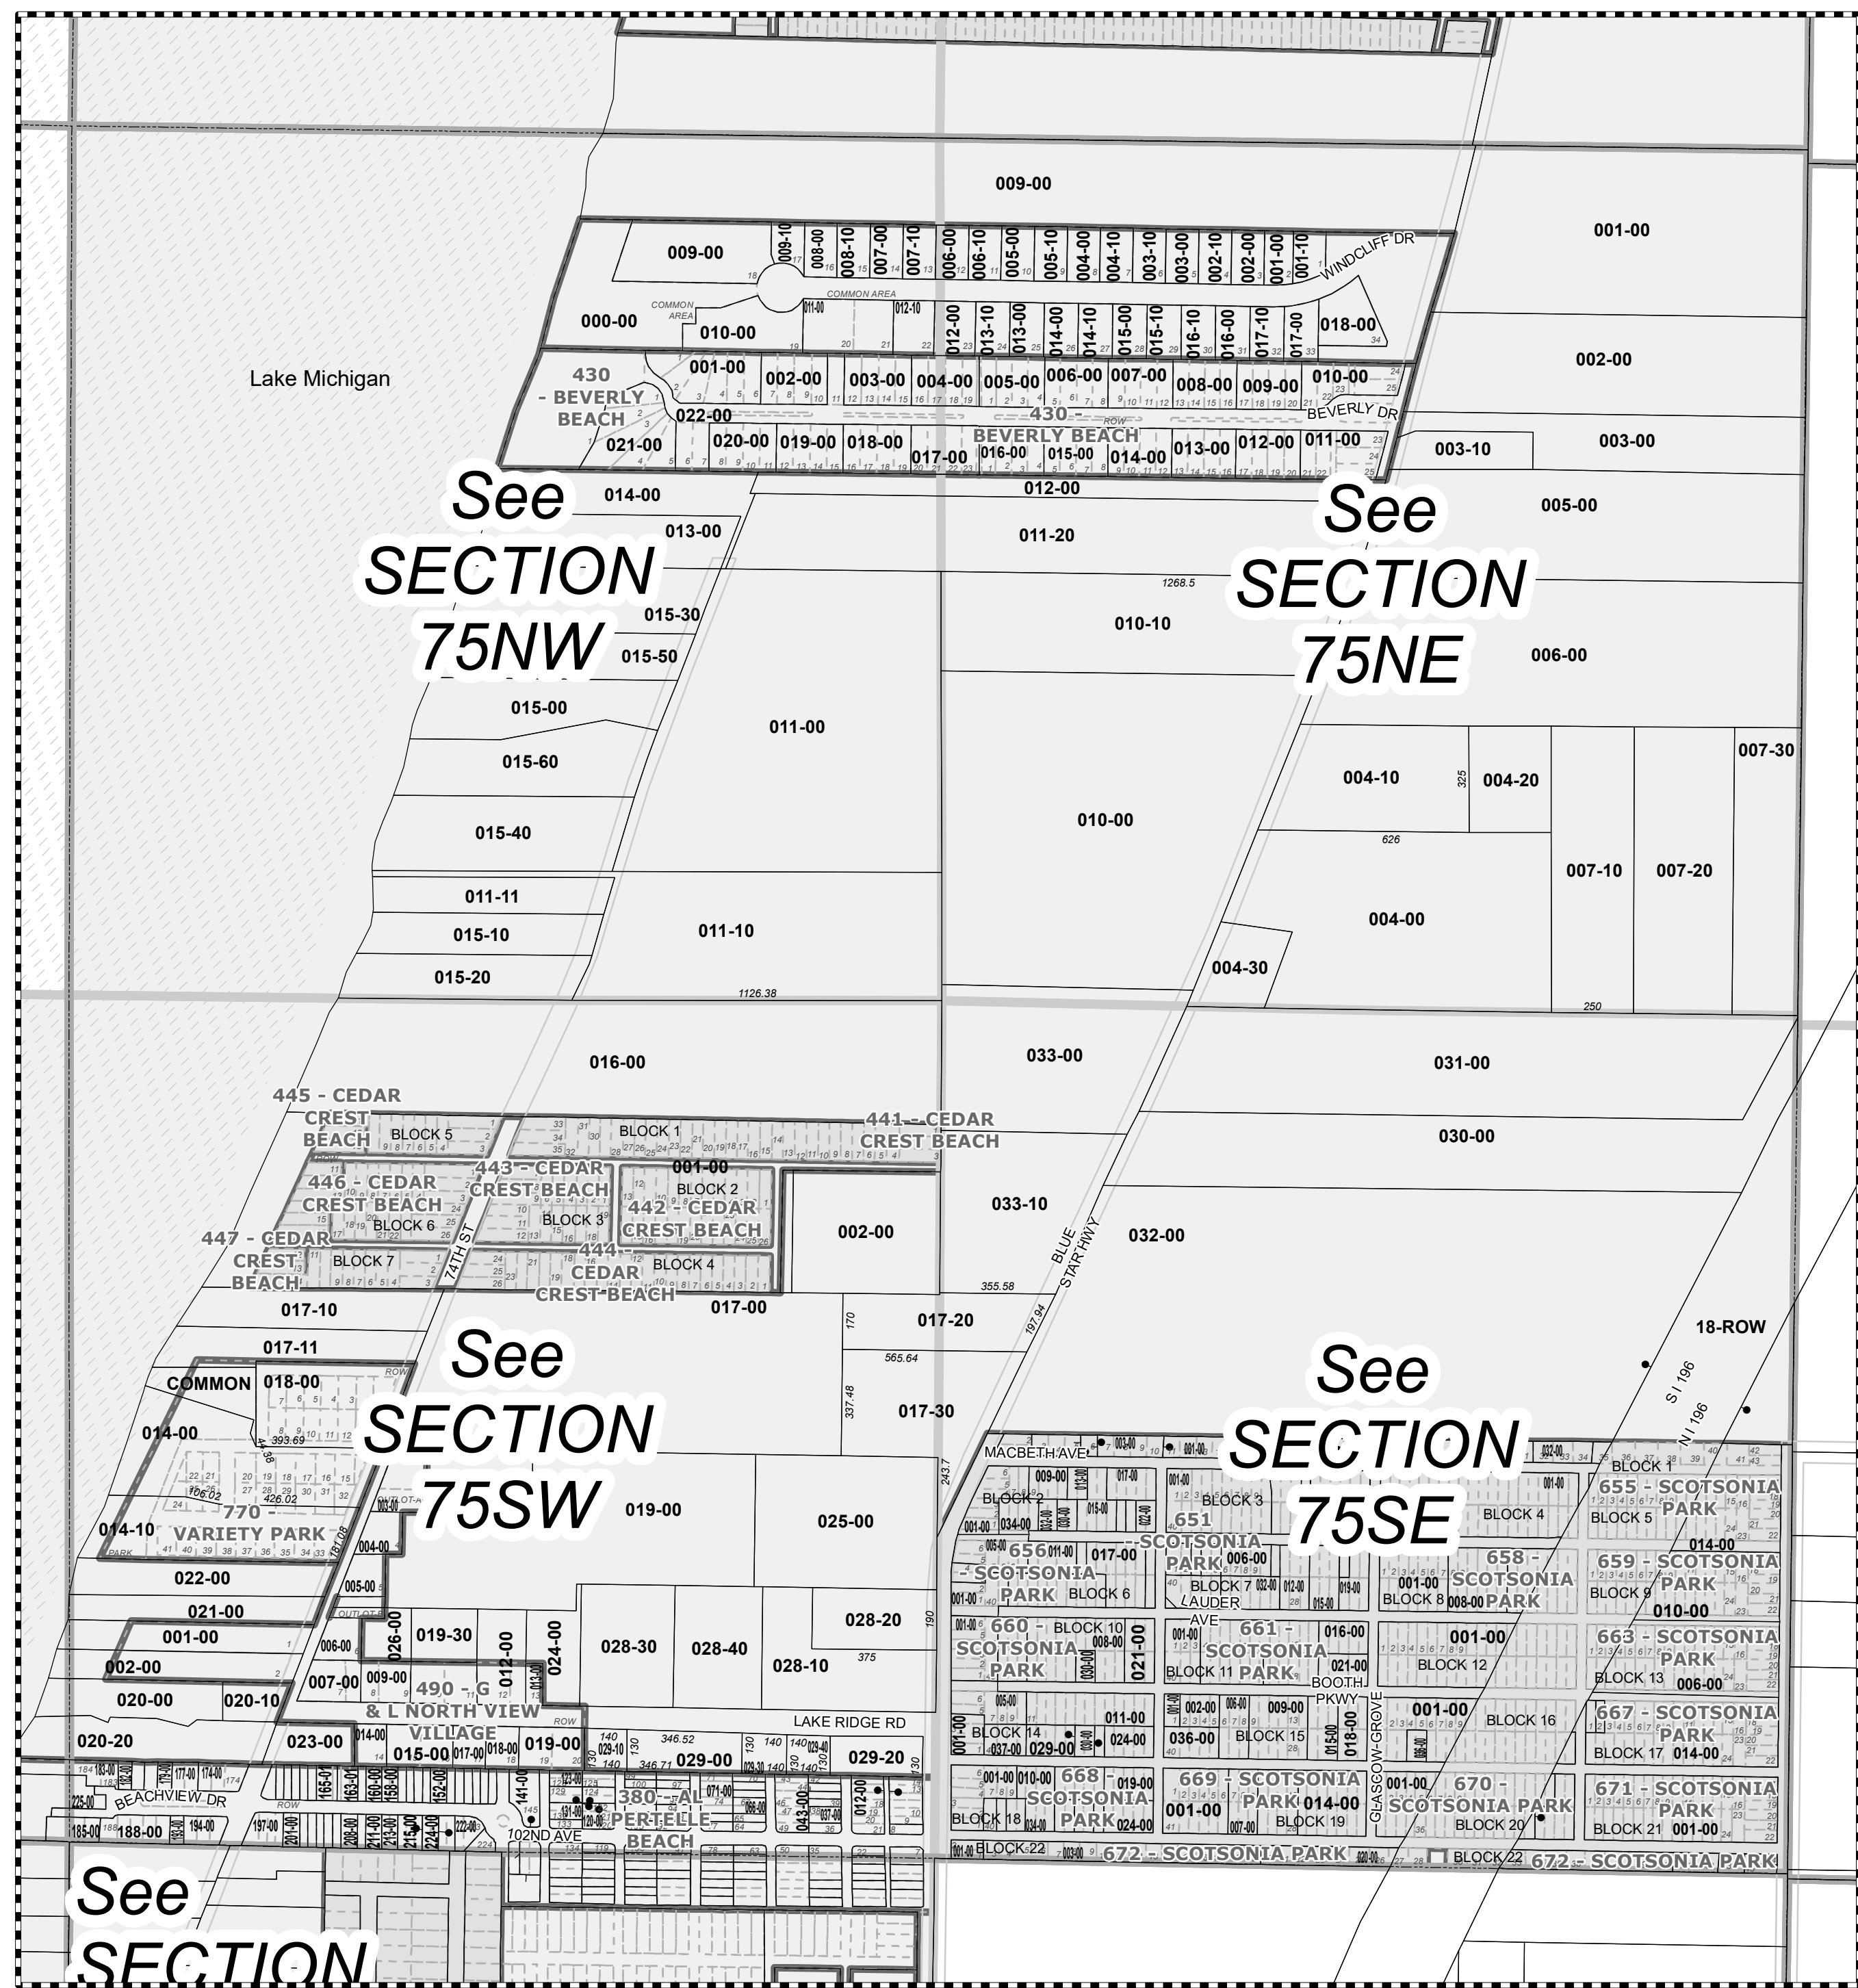

1 in = 400 ft

This map was compiled for tax administration purposes only. It does not represent a legal property survey.

Tax Year: 2019

Map Printed: 6/4/2019

Casco Twp
T1N R16W

Parcel Prefix: 03-02-075-

31	32	33	34	35	36
06	05	04	03	02	01
62	07	08	09	10	11
63	18	17	16	15	14
74	19	20	21	22	23
76	75	30	29	28	27
85	86	31	32	33	34

SECTION 75

See SECTION 75