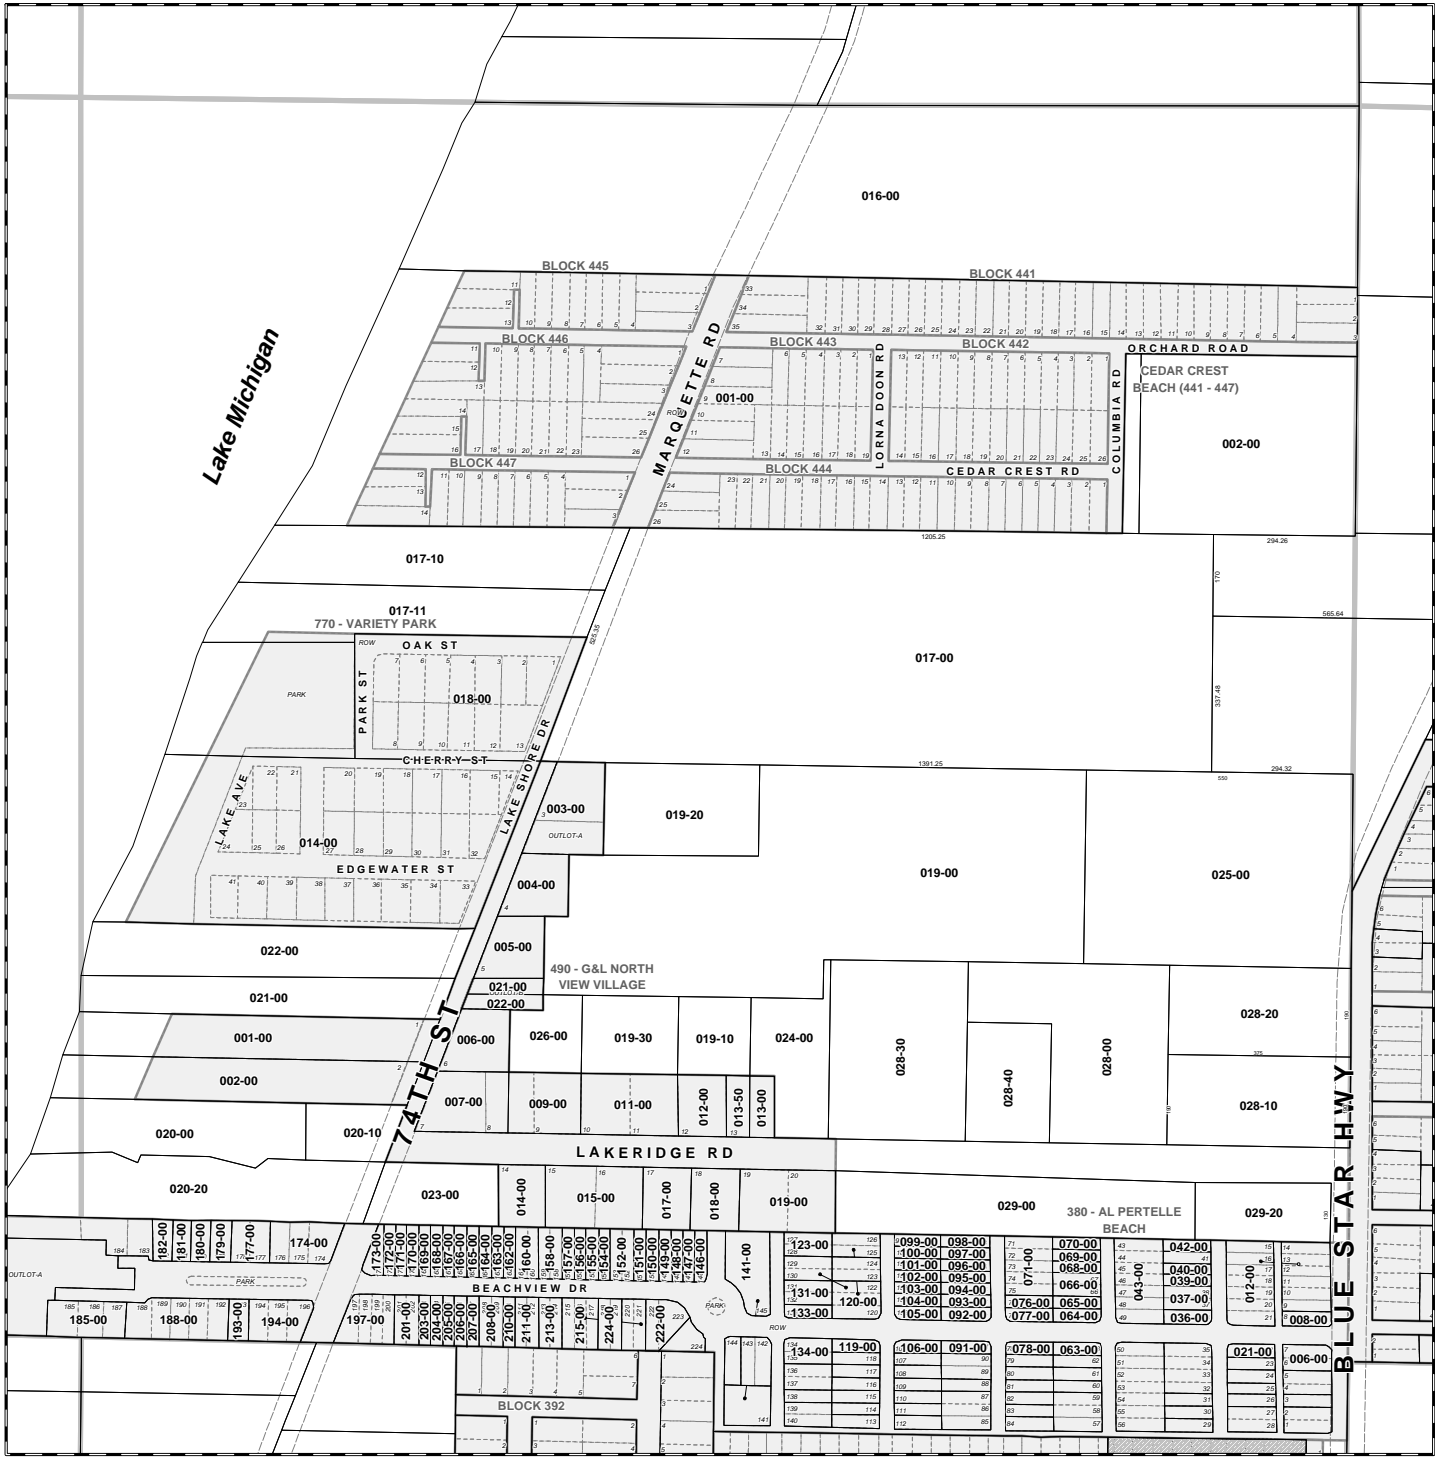

Scale: 1" = 400'

This map was compiled for tax administration purposes only. It does not represent a legal property survey.

Taxyear: 2009

Map Printed: 06/15/2009

Casco Twp
T1N R17W

Gap
Overlap

Parcel Prefix: 03-02-075-

1	2	3	4	5	6	7	8	9	10	11	12
13	14	15	16	17	18	19	20	21	22	23	24
25	26	27	28	29	30	31	32	33	34	35	36
37	38	39	40	41	42	43	44	45	46	47	48
49	50	51	52	53	54	55	56	57	58	59	60

SECTION 75 SW

016-00

BLOCK 445

BLOCK 441

BLOCK 446

BLOCK 443

BLOCK 442

ORCHARD ROAD

CEDAR CREST BEACH (441 - 447)

002-00

Lake Michigan

MARQUETTE RD

LORNA DOON RD

COLUMBIA RD

CEDAR CREST RD

017-10

017-11
770 - VARIETY PARK

OAK ST

PARK ST

CHERRY ST

LAKE AVE

EDGEWATER ST

022-00

014-00

003-00

019-20

004-00

017-00

019-00

025-00

021-00

490 - G&L NORTH VIEW VILLAGE

005-00

021-00

022-00

006-00

026-00

019-30

019-10

024-00

028-30

028-40

028-00

028-20

028-10

007-00

009-00

011-00

012-00

013-50

013-00

020-00

020-10

LAKER RD

020-20

023-00

014-00

015-00

017-00

018-00

019-00

029-00
380 - AL PERTELLE BEACH

029-20

185-00

188-00

193-00

194-00

173-00

174-00

175-00

176-00

177-00

178-00

179-00

180-00

181-00

182-00

183-00

184-00

185-00

186-00

187-00

188-00

189-00

190-00

201-00

202-00

203-00

204-00

205-00

206-00

207-00

208-00

209-00

210-00

211-00

212-00

213-00

214-00

215-00

216-00

217-00

218-00

219-00

220-00

221-00

222-00

223-00

224-00

225-00

226-00

227-00

228-00

229-00

230-00

231-00

232-00

233-00

234-00

235-00

236-00

237-00

238-00

239-00

240-00

241-00

242-00

243-00

244-00

245-00

246-00

247-00

248-00

249-00

250-00

251-00

252-00

253-00

254-00

255-00

256-00

257-00

258-00

259-00

260-00

261-00

262-00

263-00

264-00

265-00

266-00

267-00

268-00

269-00

270-00

271-00

272-00

273-00

274-00

275-00

276-00

277-00

278-00

279-00

280-00

281-00

282-00

283-00

284-00

285-00

286-00

287-00

288-00

289-00

290-00

291-00

292-00

293-00

294-00

295-00

296-00

297-00

298-00

299-00

300-00

301-00

302-00

303-00

304-00

305-00

306-00

307-00

308-00

309-00

310-00

311-00

312-00

313-00

314-00

315-00

316-00

317-00

318-00

319-00

320-00

321-00

322-00

323-00

324-00

325-00

326-00

327-00

328-00

329-00

330-00

331-00

332-00

333-00

334-00

335-00

336-00

337-00

338-00

339-00

340-00

341-00

342-00

343-00

344-00

345-00

346-00

347-00

348-00

349-00

350-00

351-00

352-00

353-00

354-00

355-00

356-00

357-00

358-00

359-00

360-00

361-00

362-00

363-00

364-00

365-00

366-00

367-00

368-00

369-00

370-00

371-00

372-00

373-00

374-00

375-00

376-00

377-00

378-00

379-00

380-00

381-00

382-00

383-00

384-00

385-00

386-00

387-00

388-00

389-00

390-00

391-00

392-00

393-00

394-00

395-00

396-00