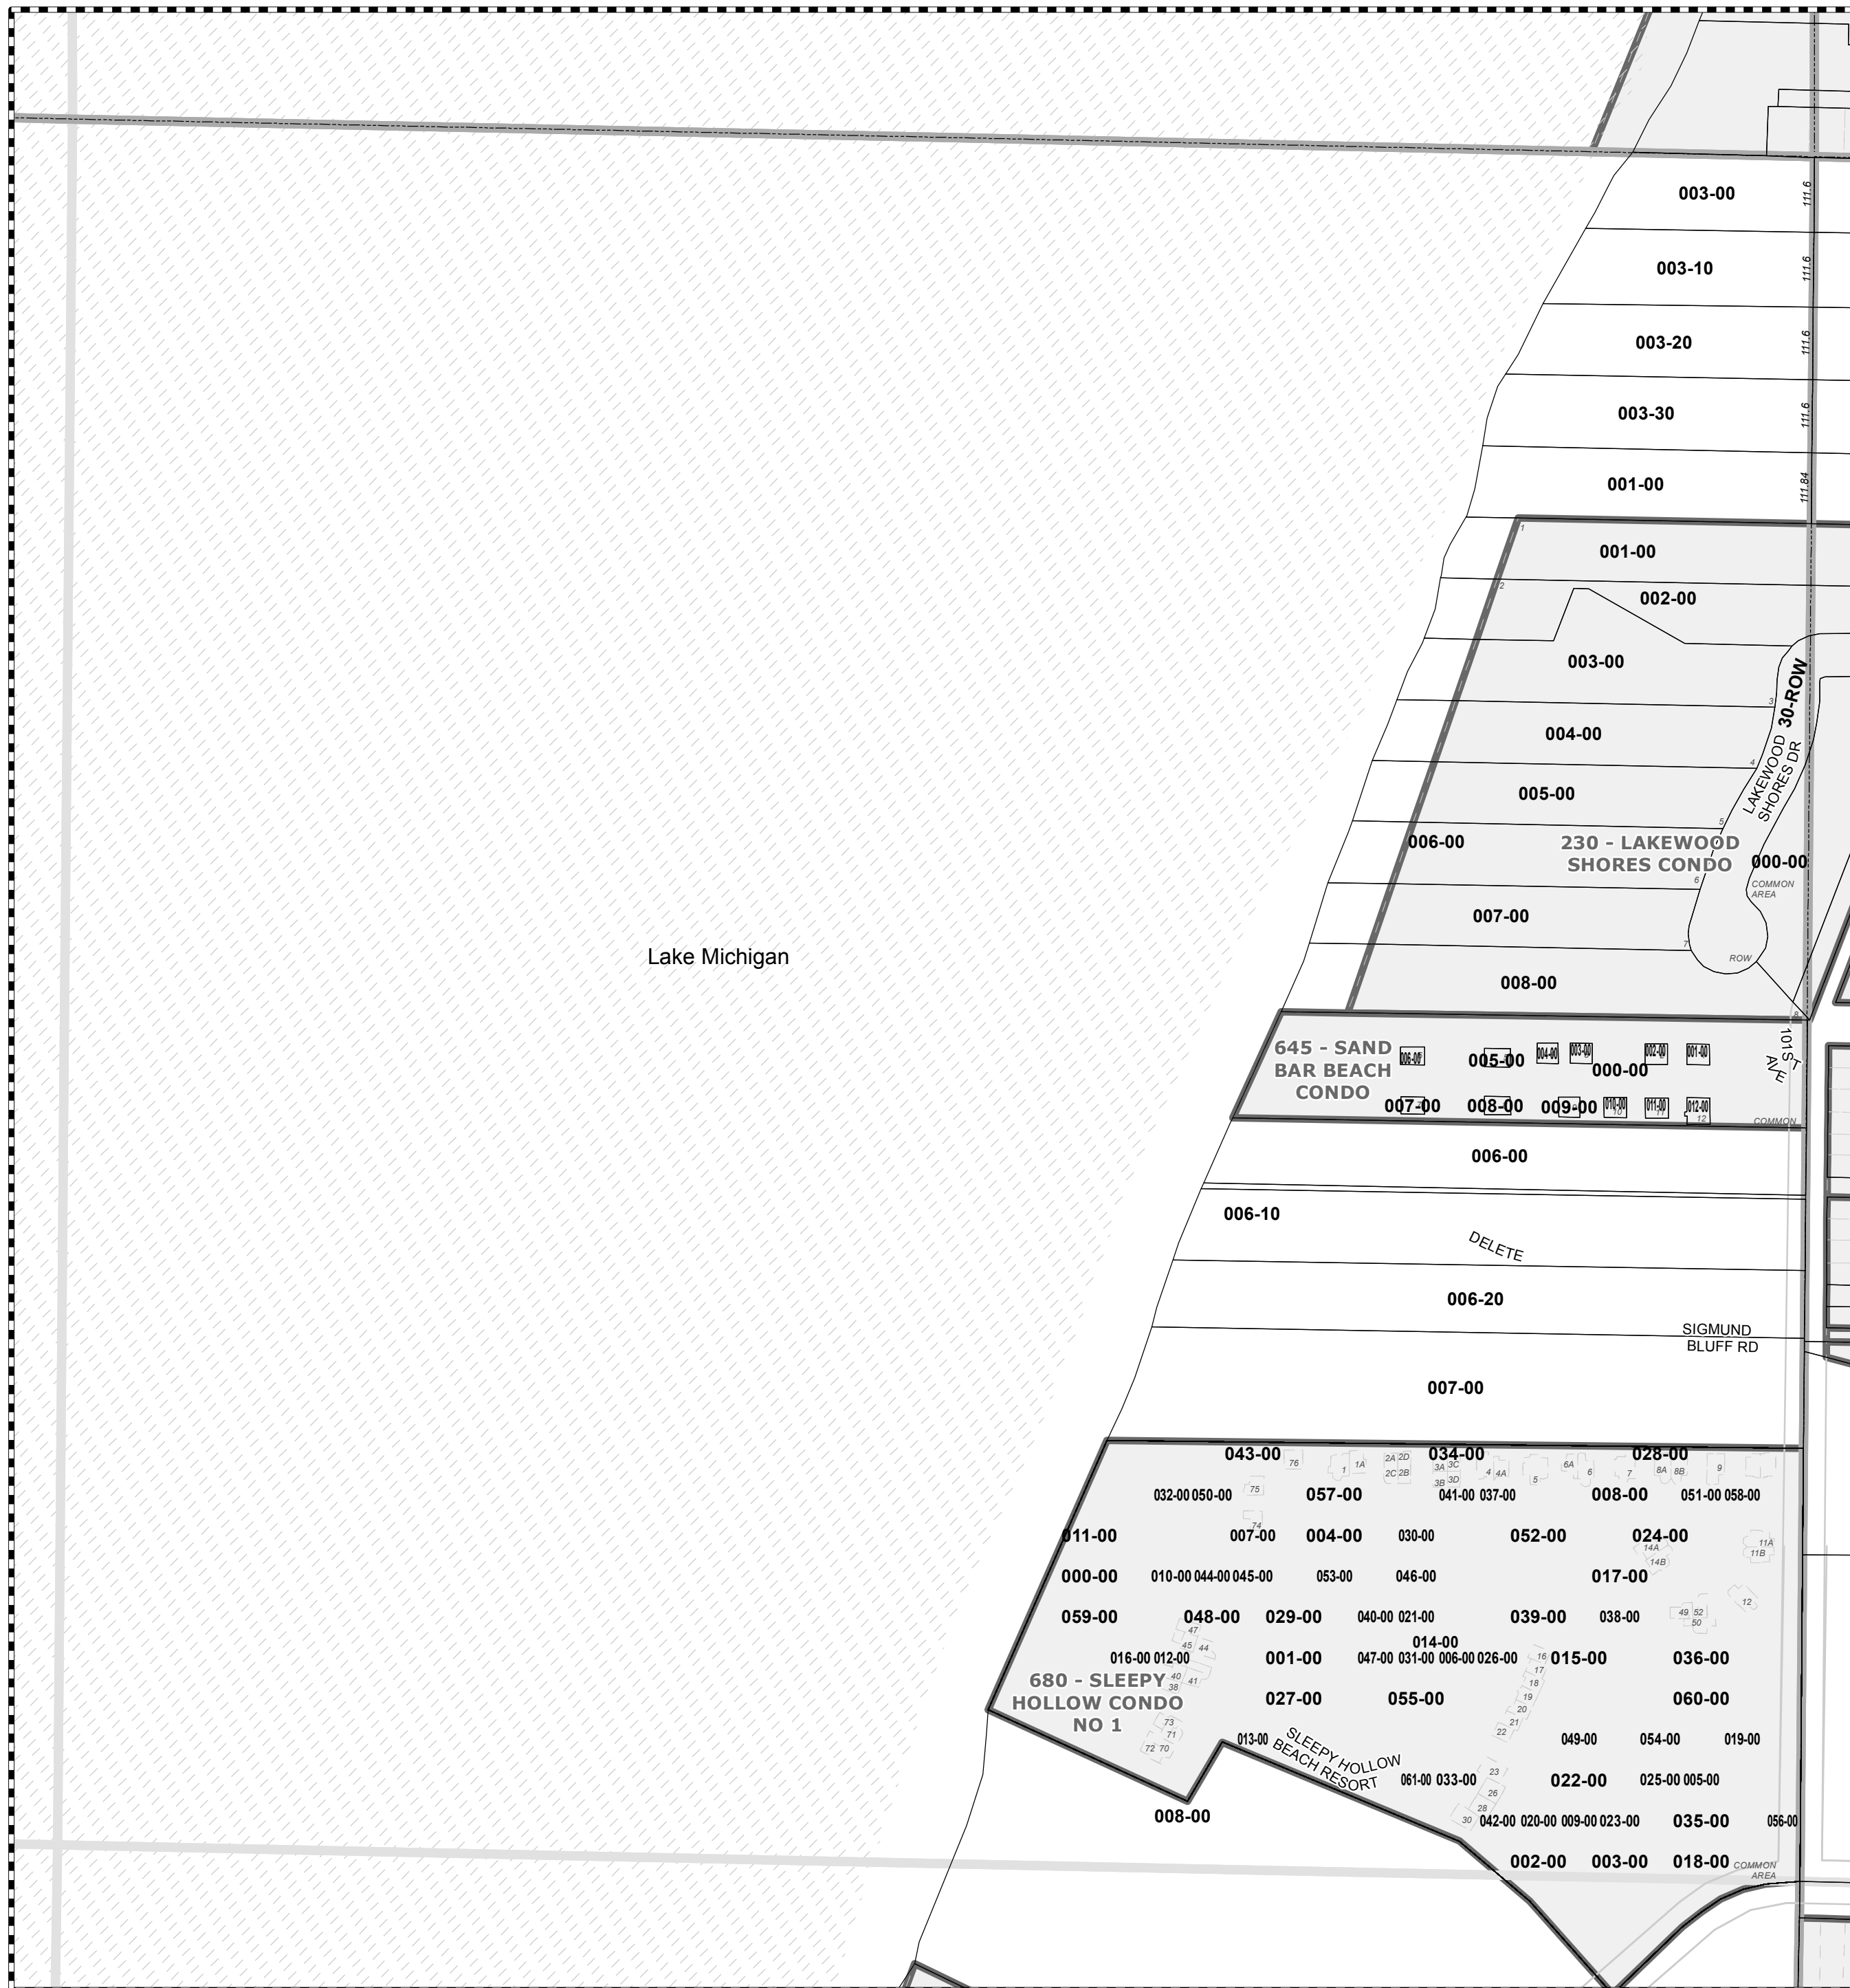

1 in = 200 ft

This map was compiled for tax administration purposes only. It does not represent a legal property survey.

Tax Year: 2018

Map Printed: 5/25/2018

Casco Twp T1N R16W

- Gaps
- Overlaps
- Waterbody

Parcel Prefix: 03-02-085-

	31	32	33	34	35	36	
	06	05	04	03	02	01	
62	07	08	09	10	11	12	
63	18	17	16	15	14	13	
74	19	20	21	22	23	24	
76	75	30	29	28	27	25	
85	86	31	32	33	34	35	36

SECTION 85NE