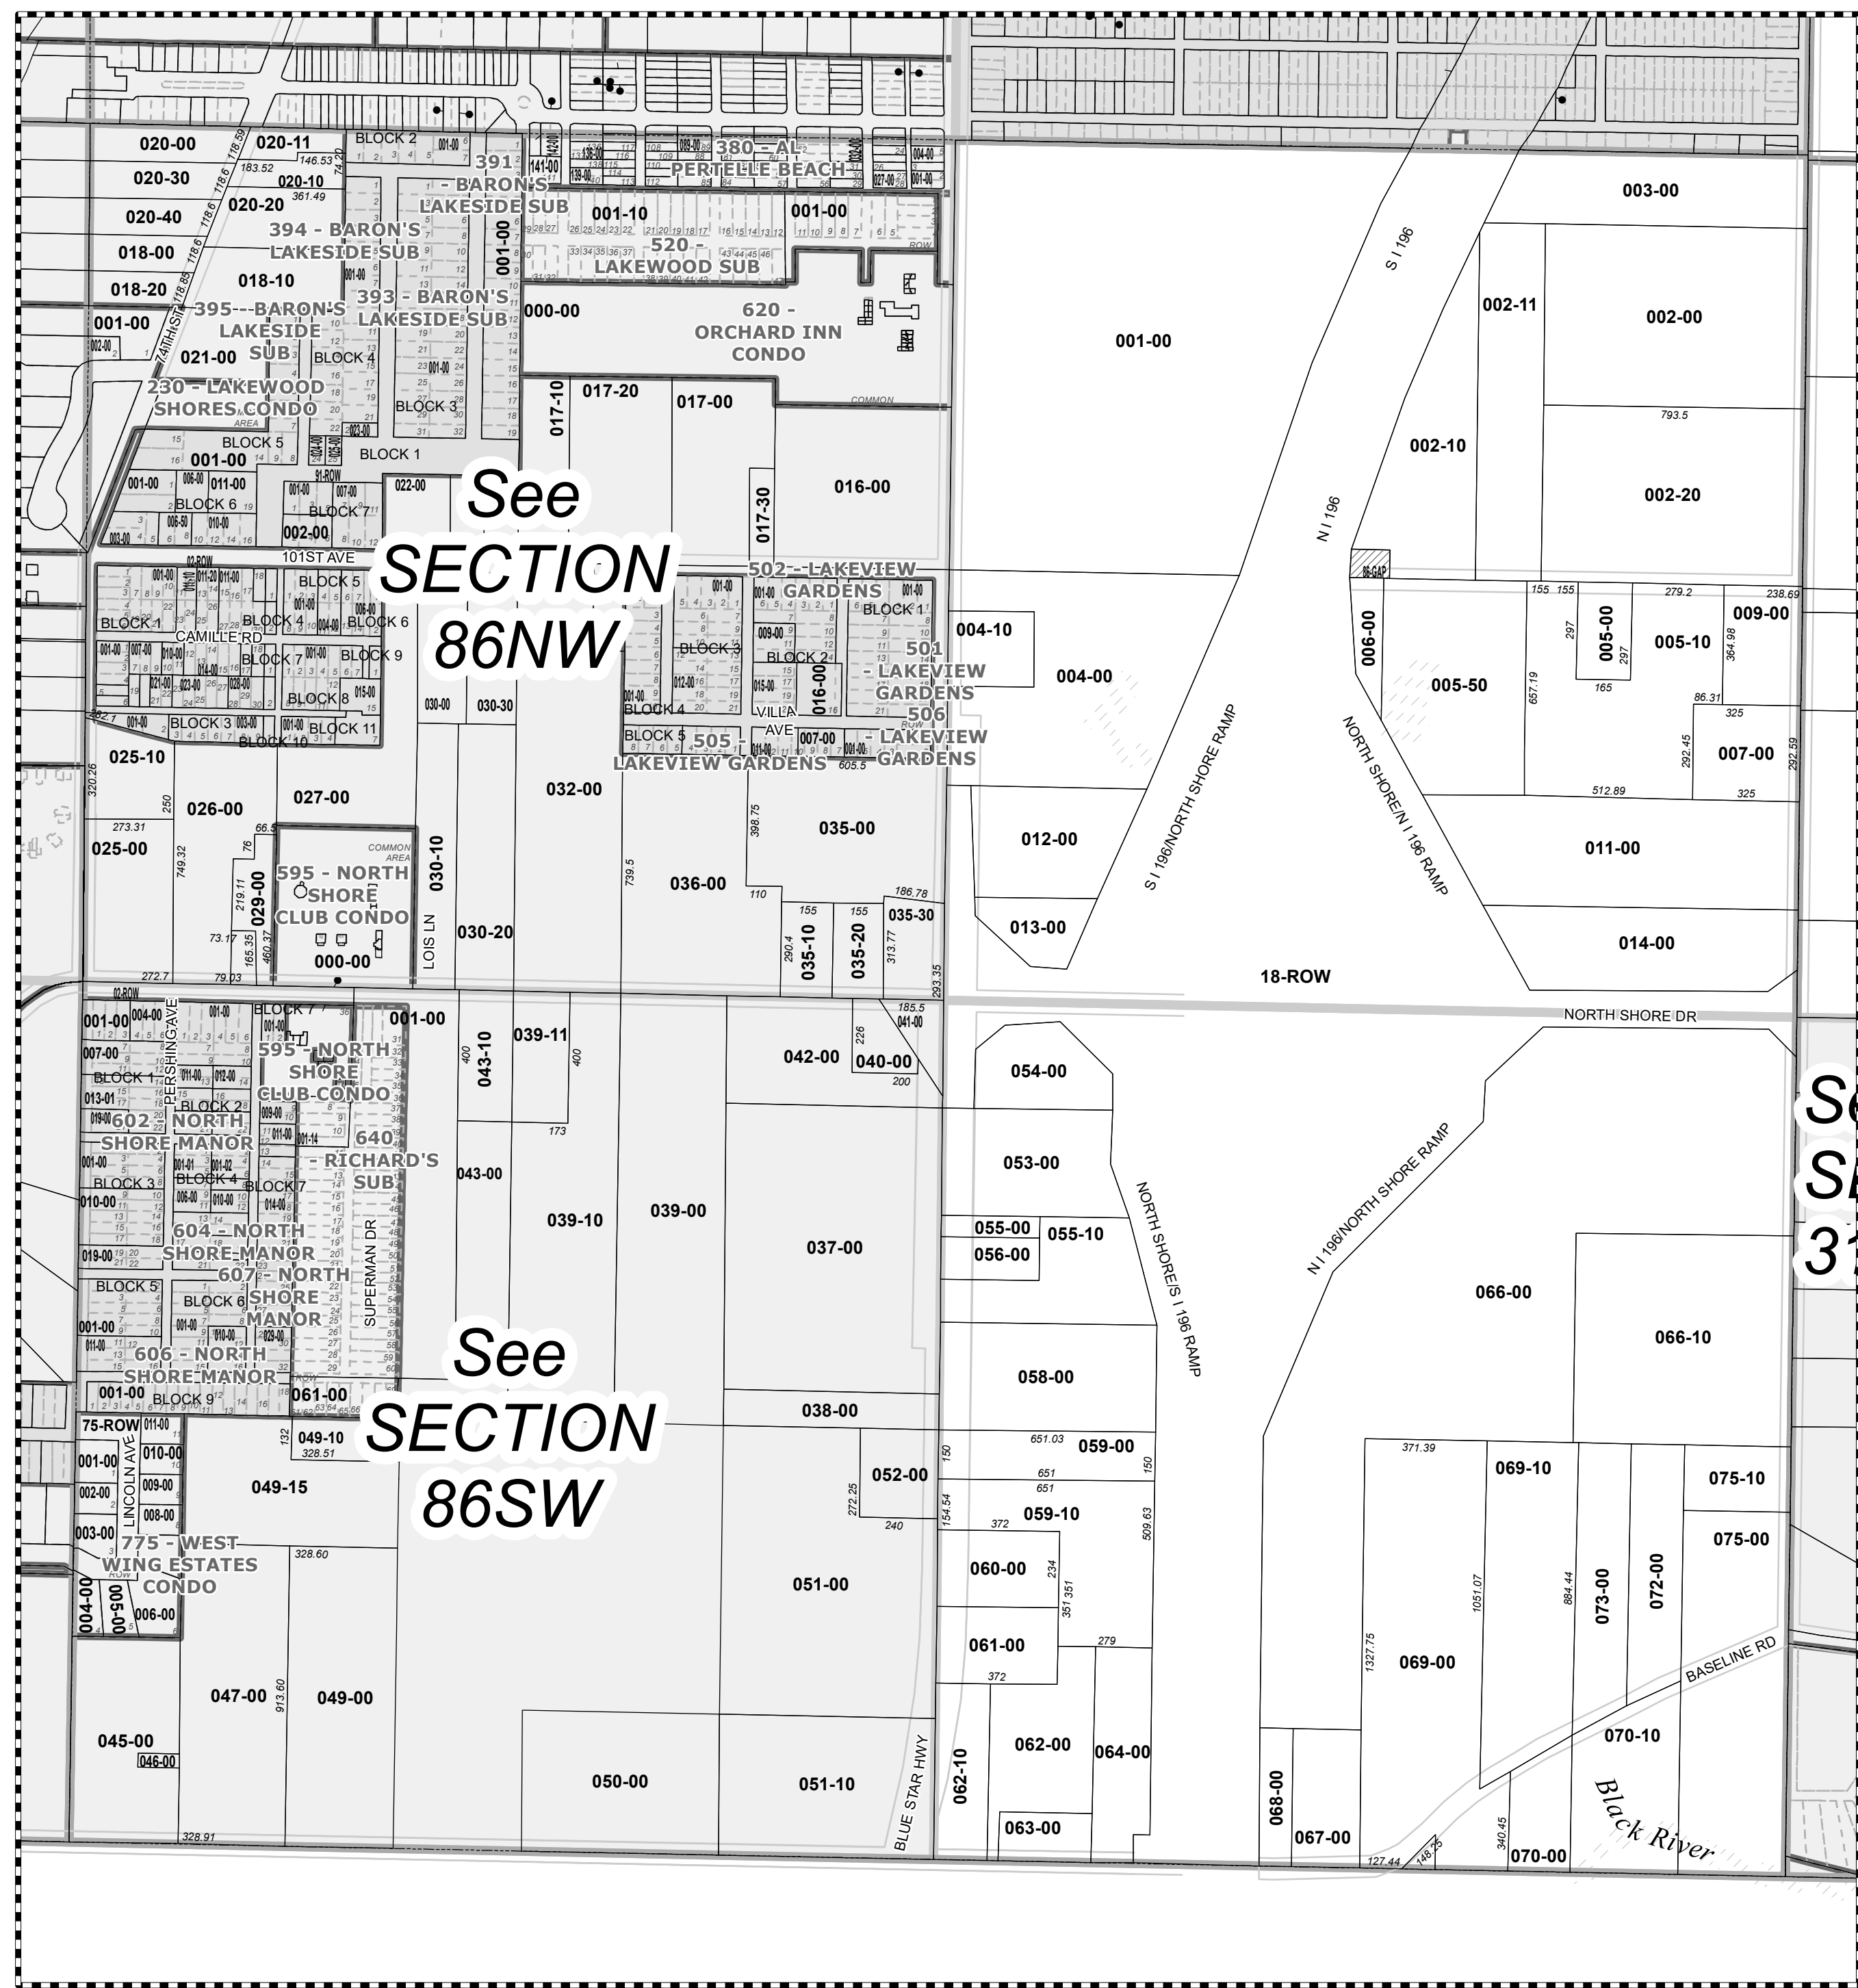

1 in = 400 ft

This map was compiled for tax administration purposes only. It does not represent a legal property survey.

Tax Year: 2019

Map Printed: 6/4/2019

Casco Twp
T1N R16W

Parcel Prefix: 03-02-086-

	31	32	33	34	35	36
	06	05	04	03	02	01
62	07	08	09	10	11	12
63	18	17	16	15	14	13
74	19	20	21	22	23	24
76	75	30	29	28	27	26
85	86	31	32	33	34	35

SECTION 86

See SECTION 86NW

See SECTION 86SW

31
32
33