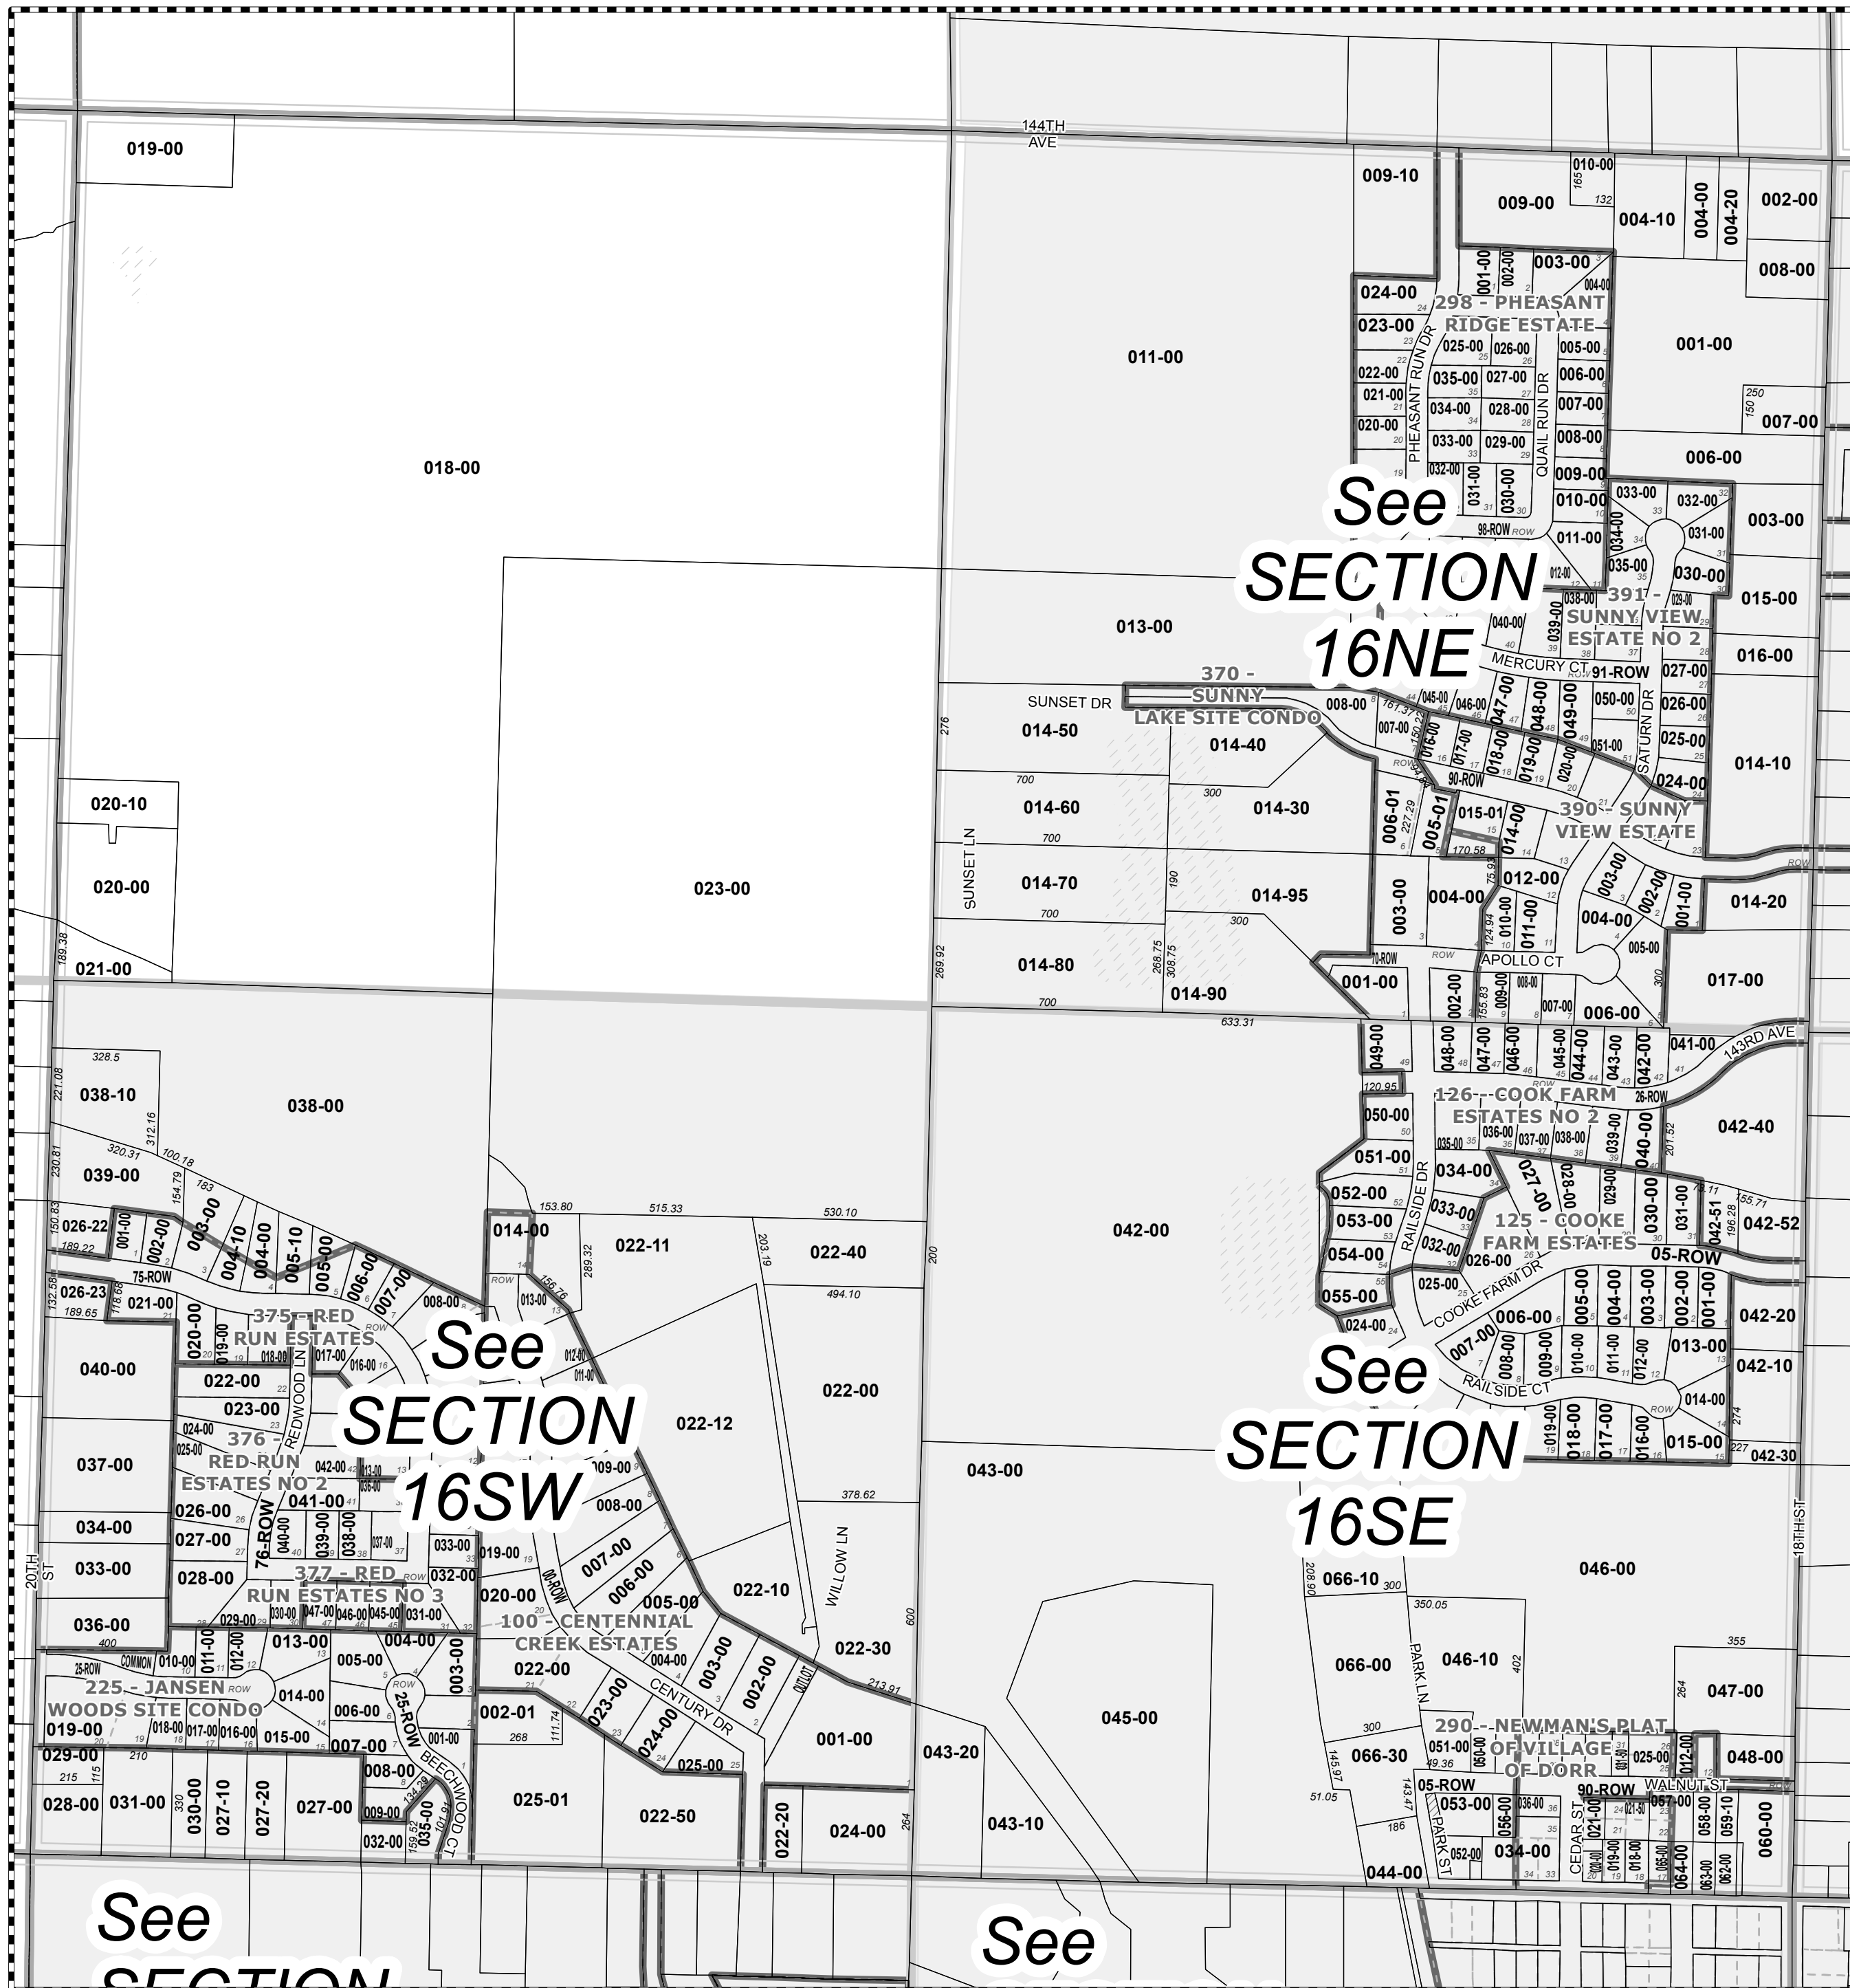

1 in = 400 ft

This map was compiled for tax administration purposes only. It does not represent a legal property survey.

Tax Year: 2018

Map Printed: 5/25/2018

Dorr Twp
T4N R12W

Parcel Prefix: 03-05-016-

06	05	04	03	02	01
07	08	09	10	11	12
18	17	16	15	14	13
19	20	21	22	23	24
30	29	28	27	26	25
31	32	33	34	35	36

SECTION 16

See SECTION 16NE

See SECTION 16SW

See SECTION 16SE

See SECTION 16NW

See SECTION 16E