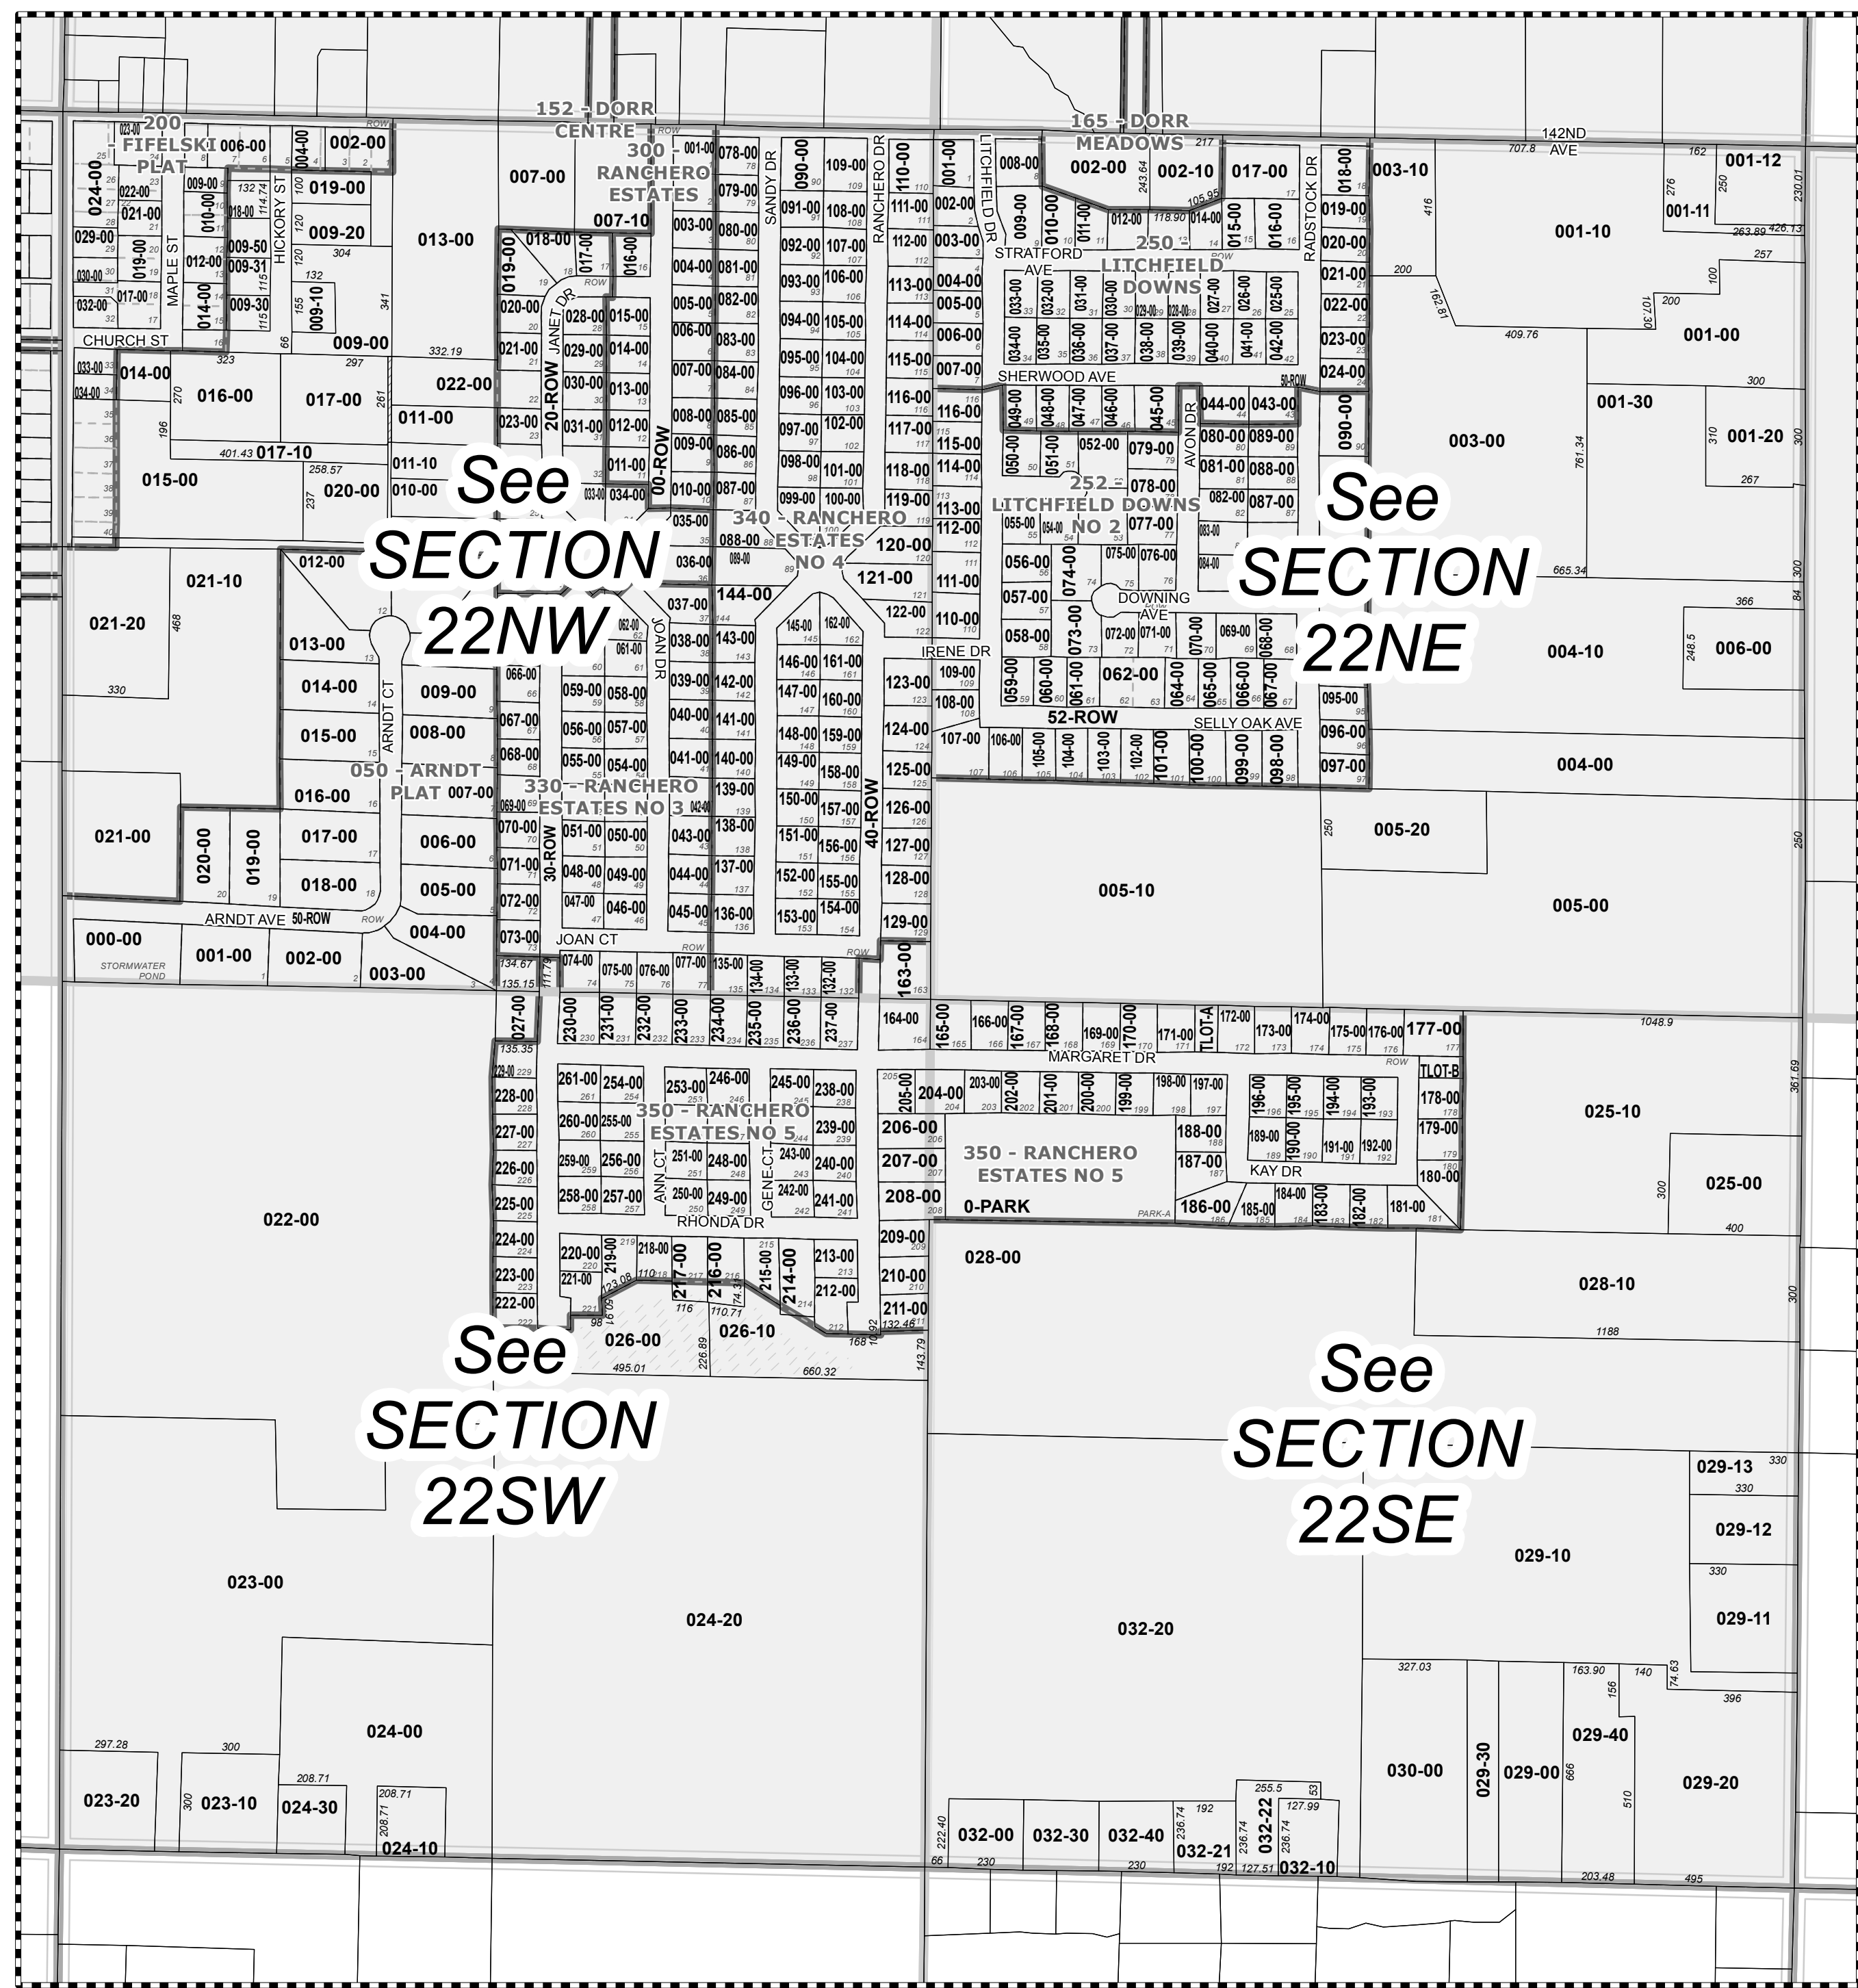

1 in = 400 ft

This map was compiled for tax administration purposes only. It does not represent a legal property survey.

Tax Year: 2018

Map Printed: 5/25/2018

Dorr Twp
T4N R12W

Parcel Prefix: 03-05-022-

06	05	04	03	02	01
07	08	09	10	11	12
18	17	16	15	14	13
19	20	21	22	23	24
30	29	28	27	26	25
31	32	33	34	35	36

SECTION 22

See SECTION 22NW

See SECTION 22NE

See SECTION 22SW

See SECTION 22SE