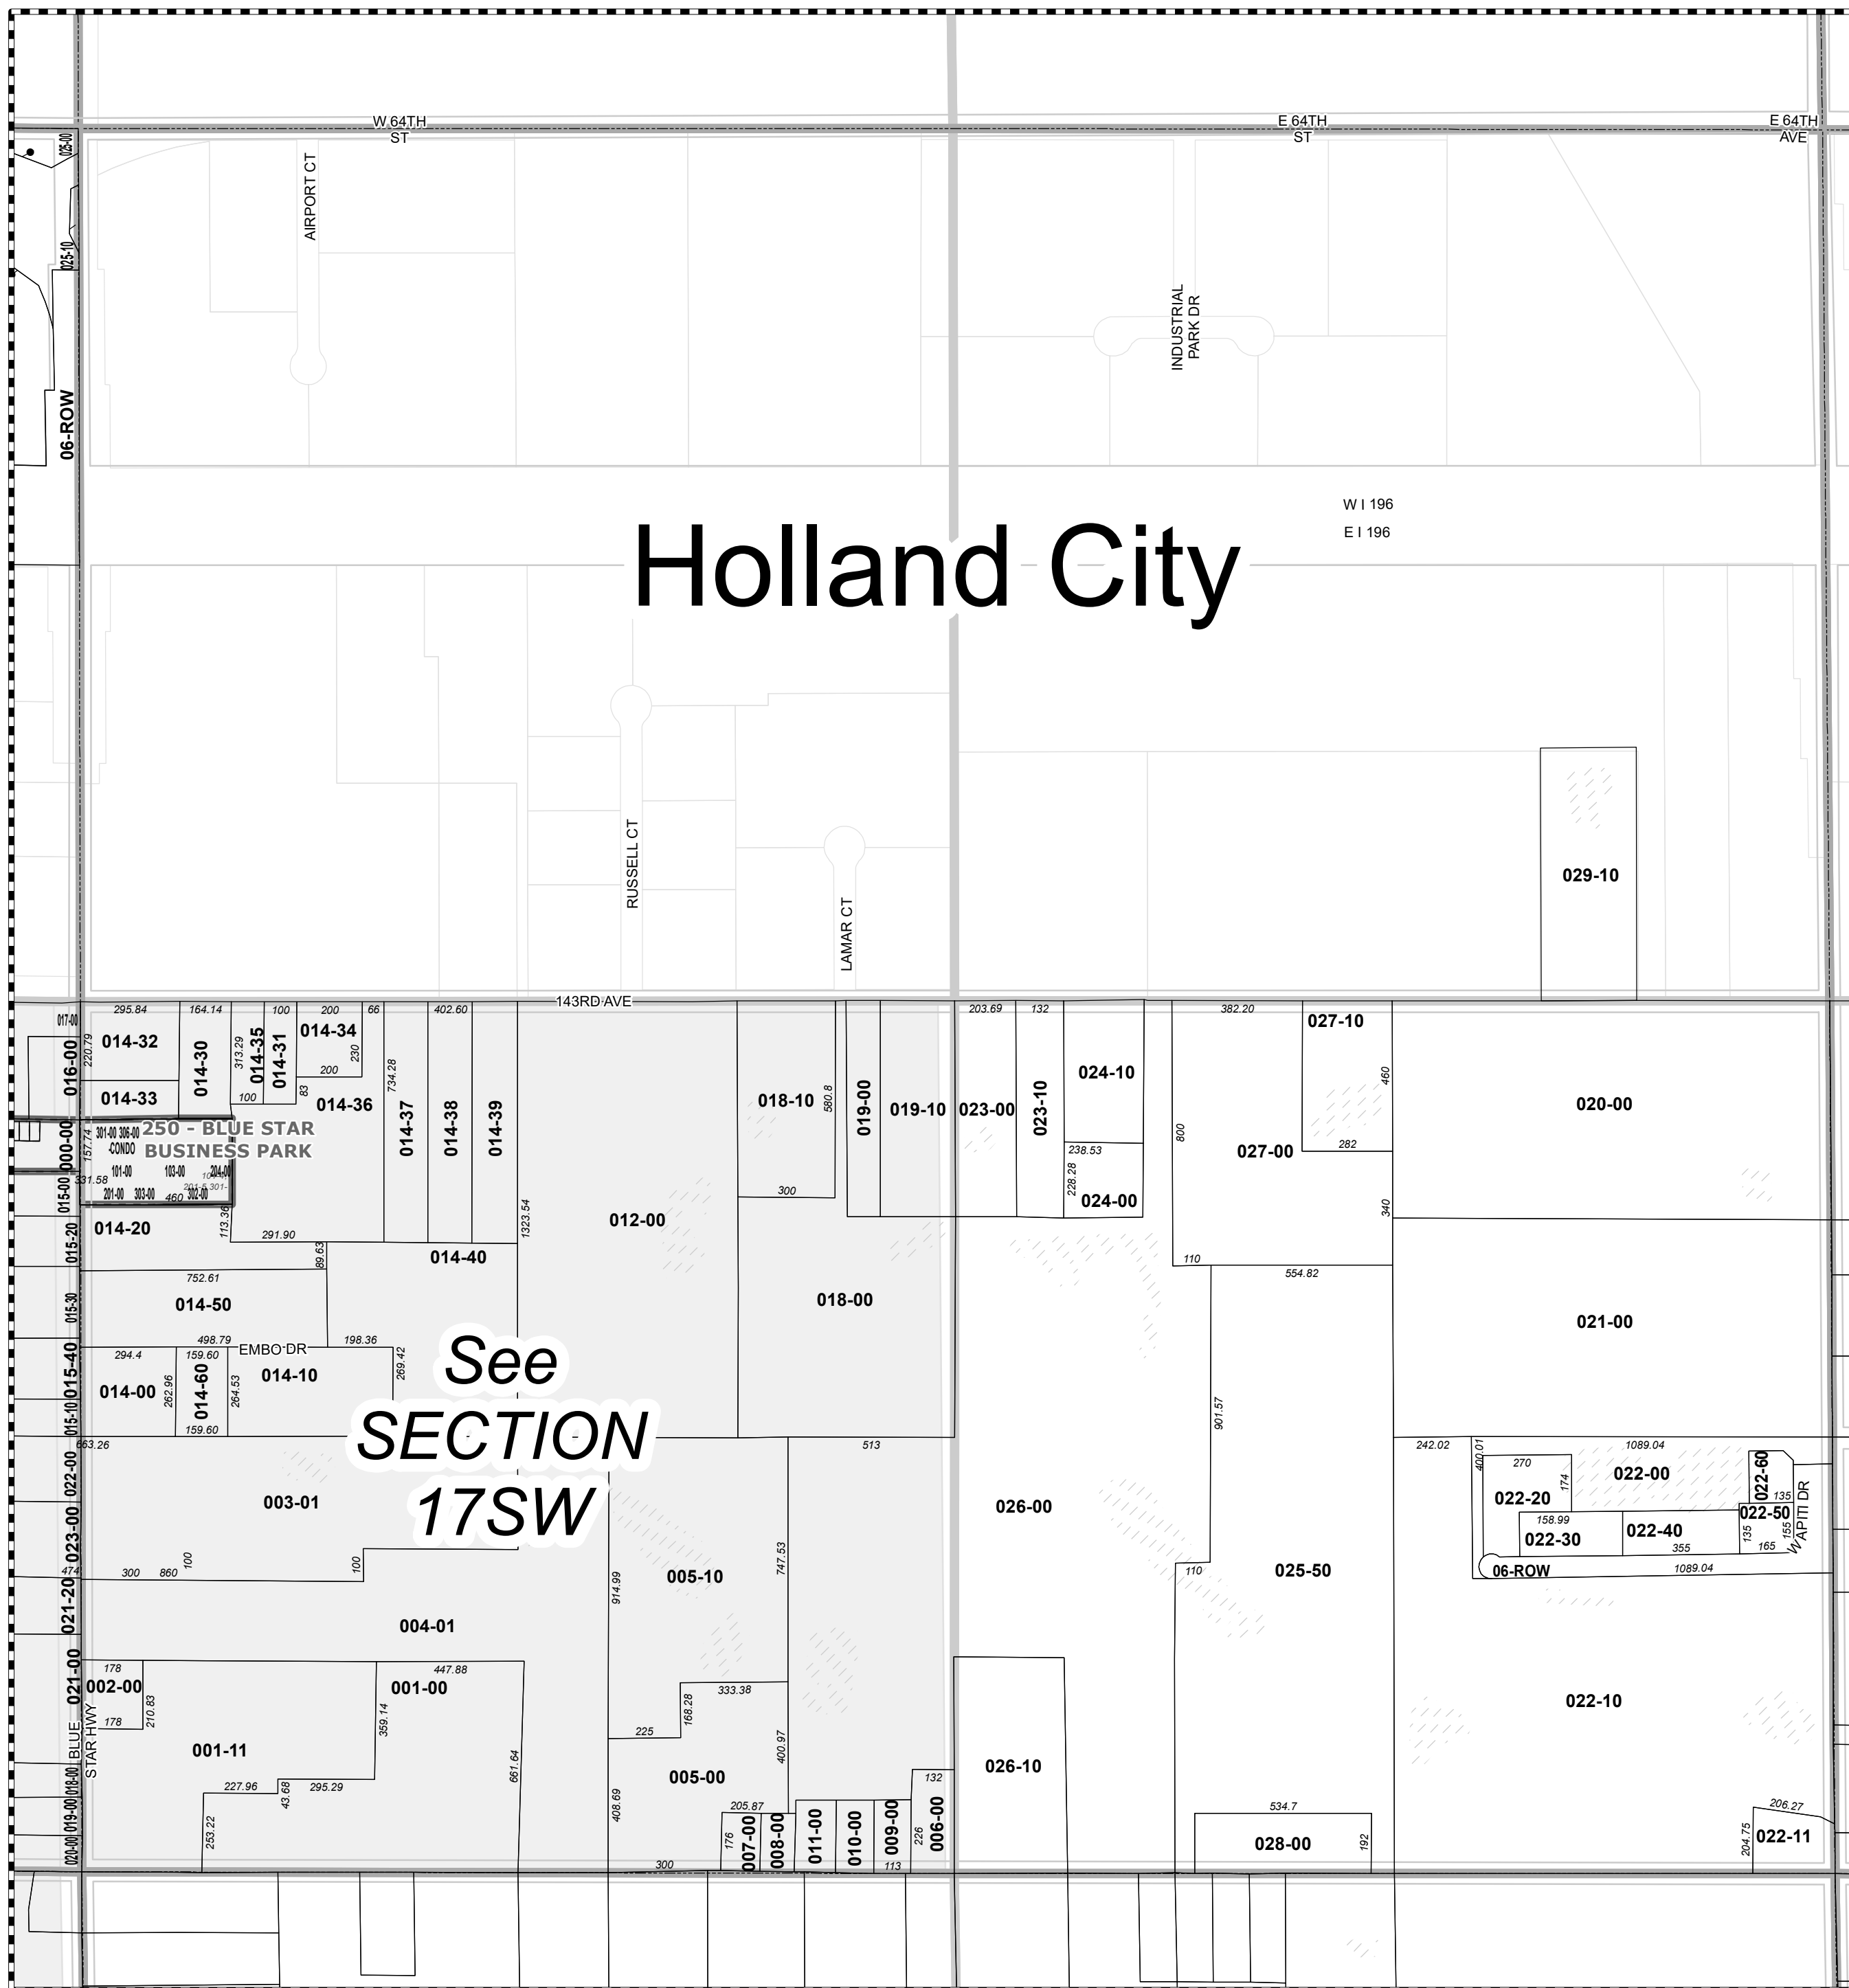

1 in = 400 ft

This map was compiled for tax administration purposes only. It does not represent a legal property survey.

Tax Year: 2019

Map Printed: 6/4/2019

Fillmore Twp
T4N R15W

Parcel Prefix: 03-06-017-

06	05	04	03	02	01
07	08	09	10	11	12
18	17	16	15	14	13
19	20	21	22	23	24
30	29	28	27	26	25
31	32	33	34	35	36

SECTION 17