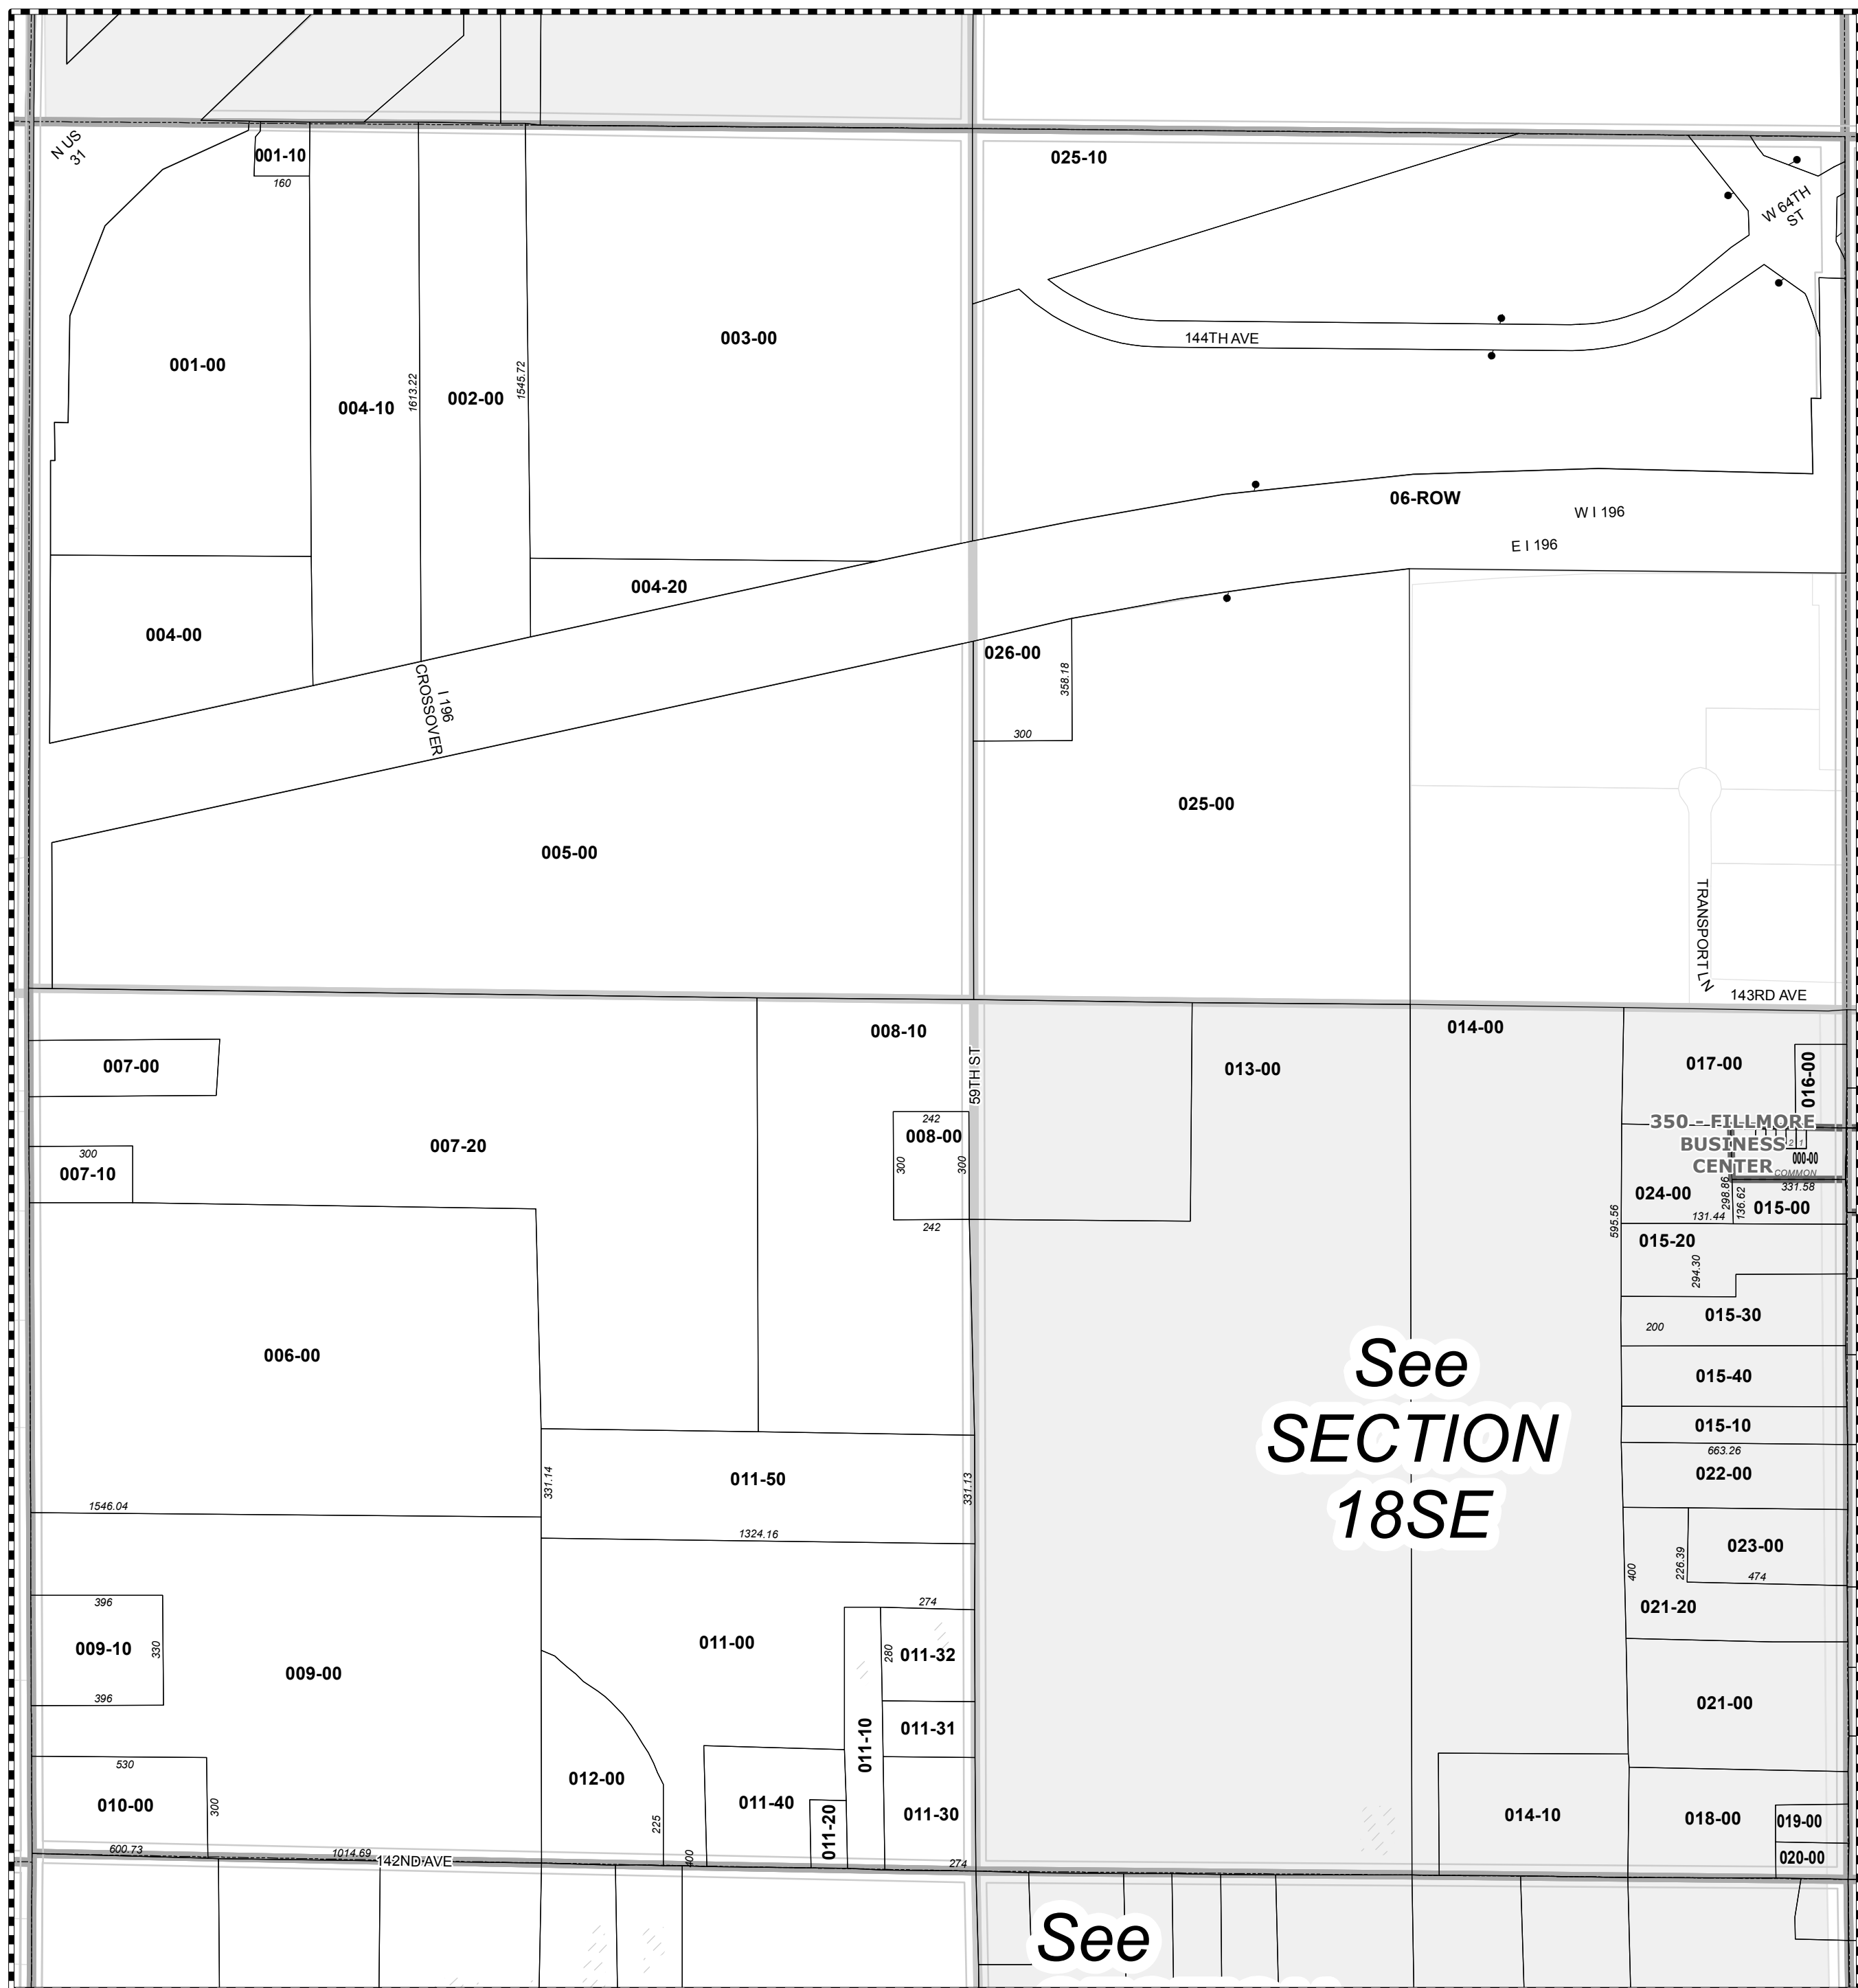

1 in = 400 ft

This map was compiled for tax administration purposes only. It does not represent a legal property survey.

Tax Year: 2018

Map Printed: 5/25/2018

Fillmore Twp
T4N R15W

Parcel Prefix: 03-06-018-

06	05	04	03	02	01
07	08	09	10	11	12
18	17	16	15	14	13
19	20	21	22	23	24
30	29	28	27	26	25
31	32	33	34	35	36

SECTION 18

See