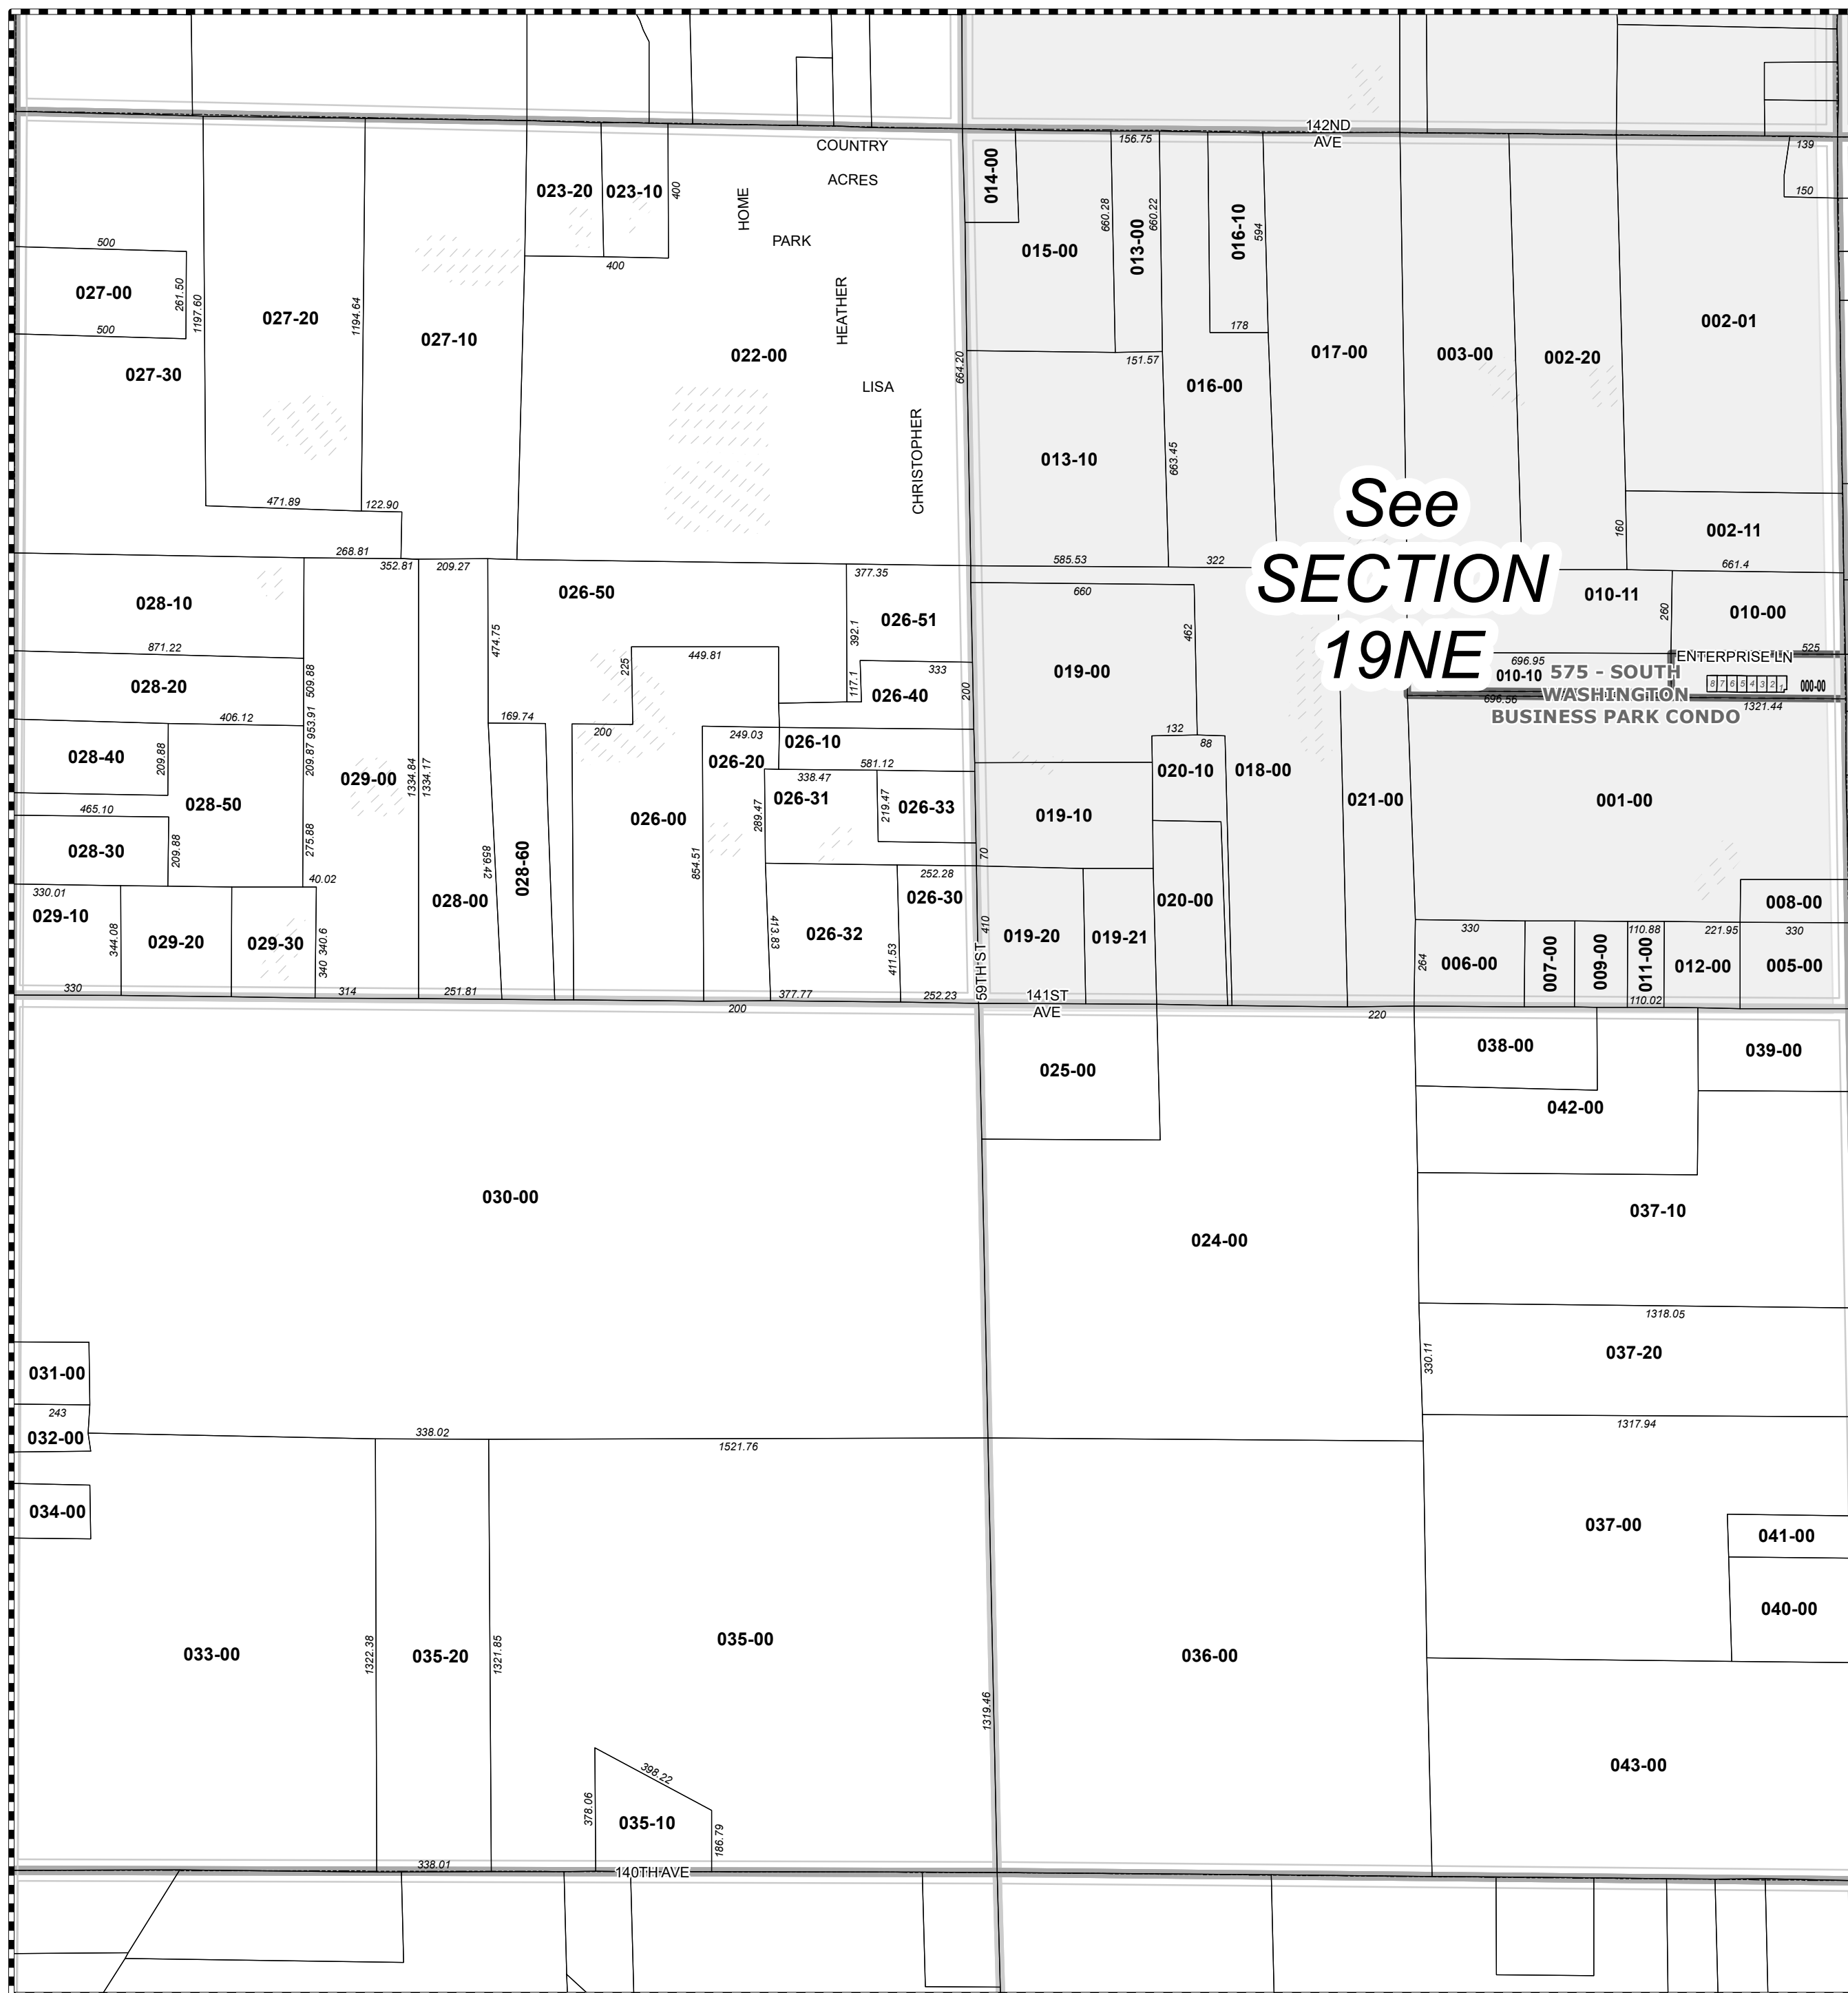

1 in = 400 ft

This map was compiled for tax administration purposes only. It does not represent a legal property survey.

Tax Year: 2019

Map Printed: 6/4/2019

Fillmore Twp
T4N R15W

Parcel Prefix: 03-06-019-

06	05	04	03	02	01
07	08	09	10	11	12
18	17	16	15	14	13
19	20	21	22	23	24
30	29	28	27	26	25
31	32	33	34	35	36

SECTION 19

See SECTION 19NE