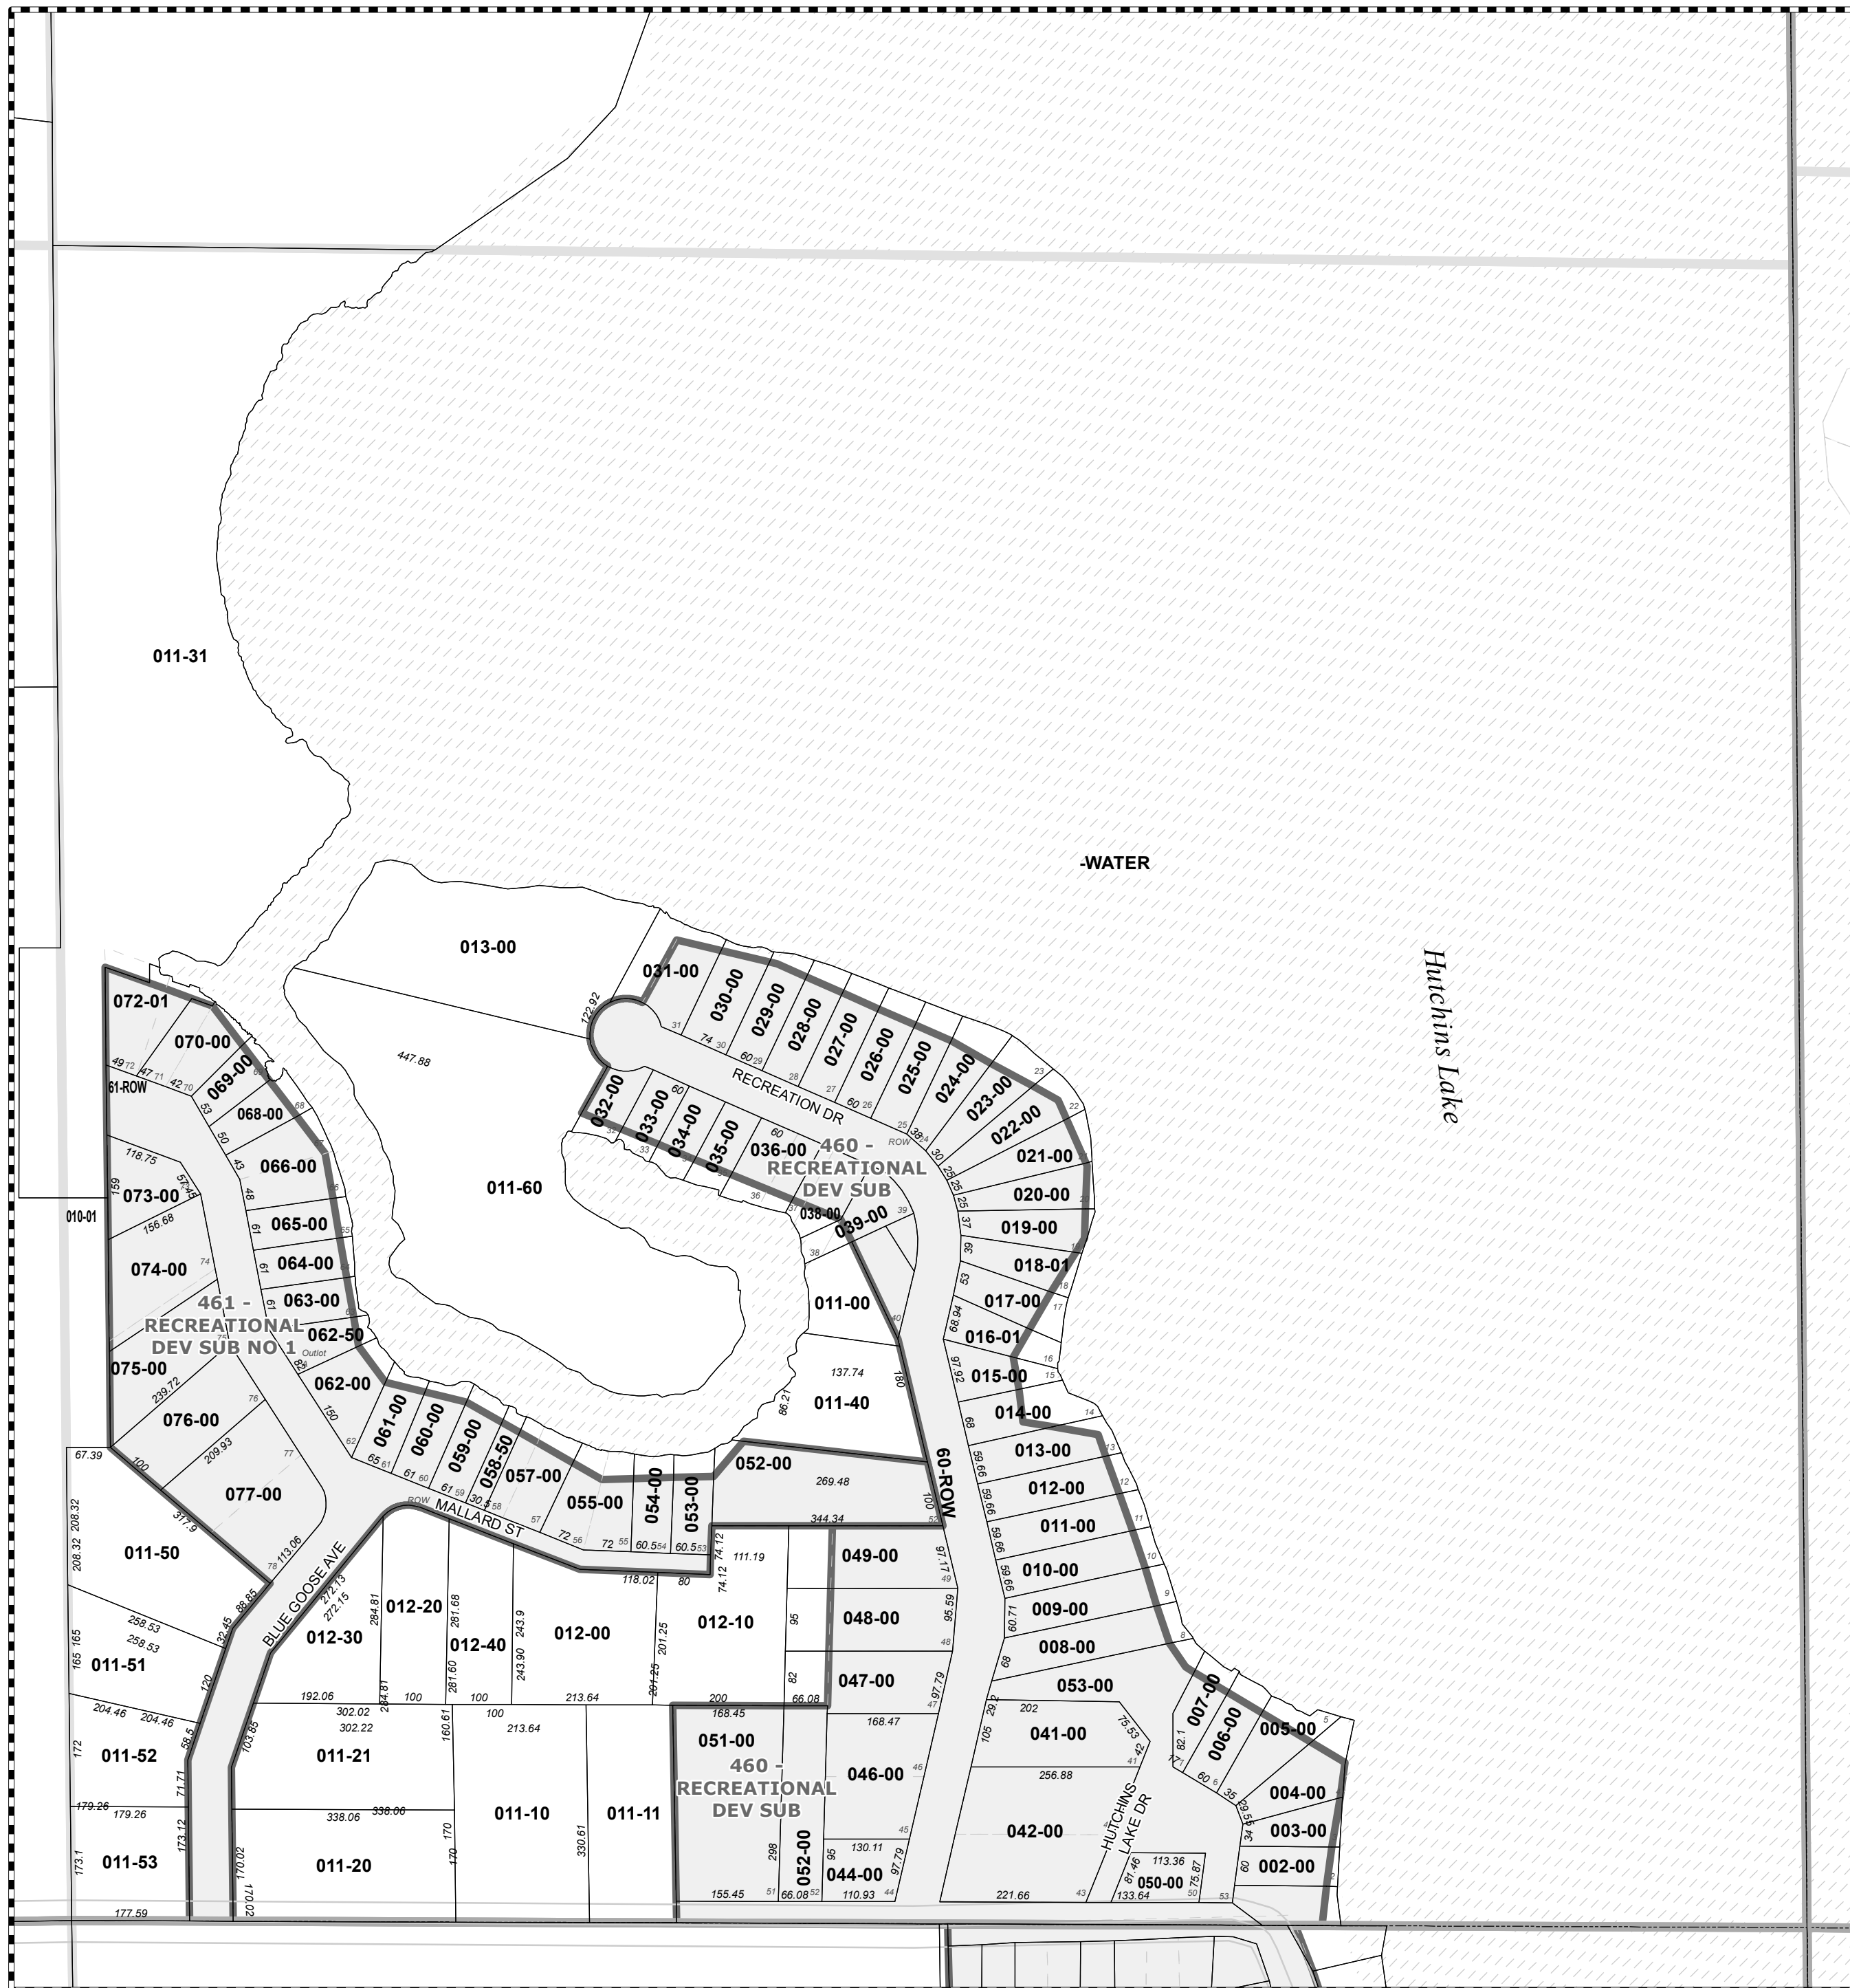

1 in = 200 ft

This map was compiled for tax administration purposes only. It does not represent a legal property survey.

Tax Year: 2019

Map Printed: 6/4/2019

Ganges Twp T2N R16W

Legend for map features:

- Gaps (diagonal lines)
- Overlaps (cross-hatch)
- Waterbody (wavy lines)

Parcel Prefix: 03-07-001-

06	05	04	03	02	01
07	08	09	10	11	12
18	17	16	15	14	13
19	20	21	22	23	24
30	29	28	27	26	25
31	32	33	34	35	36

SECTION 1SE