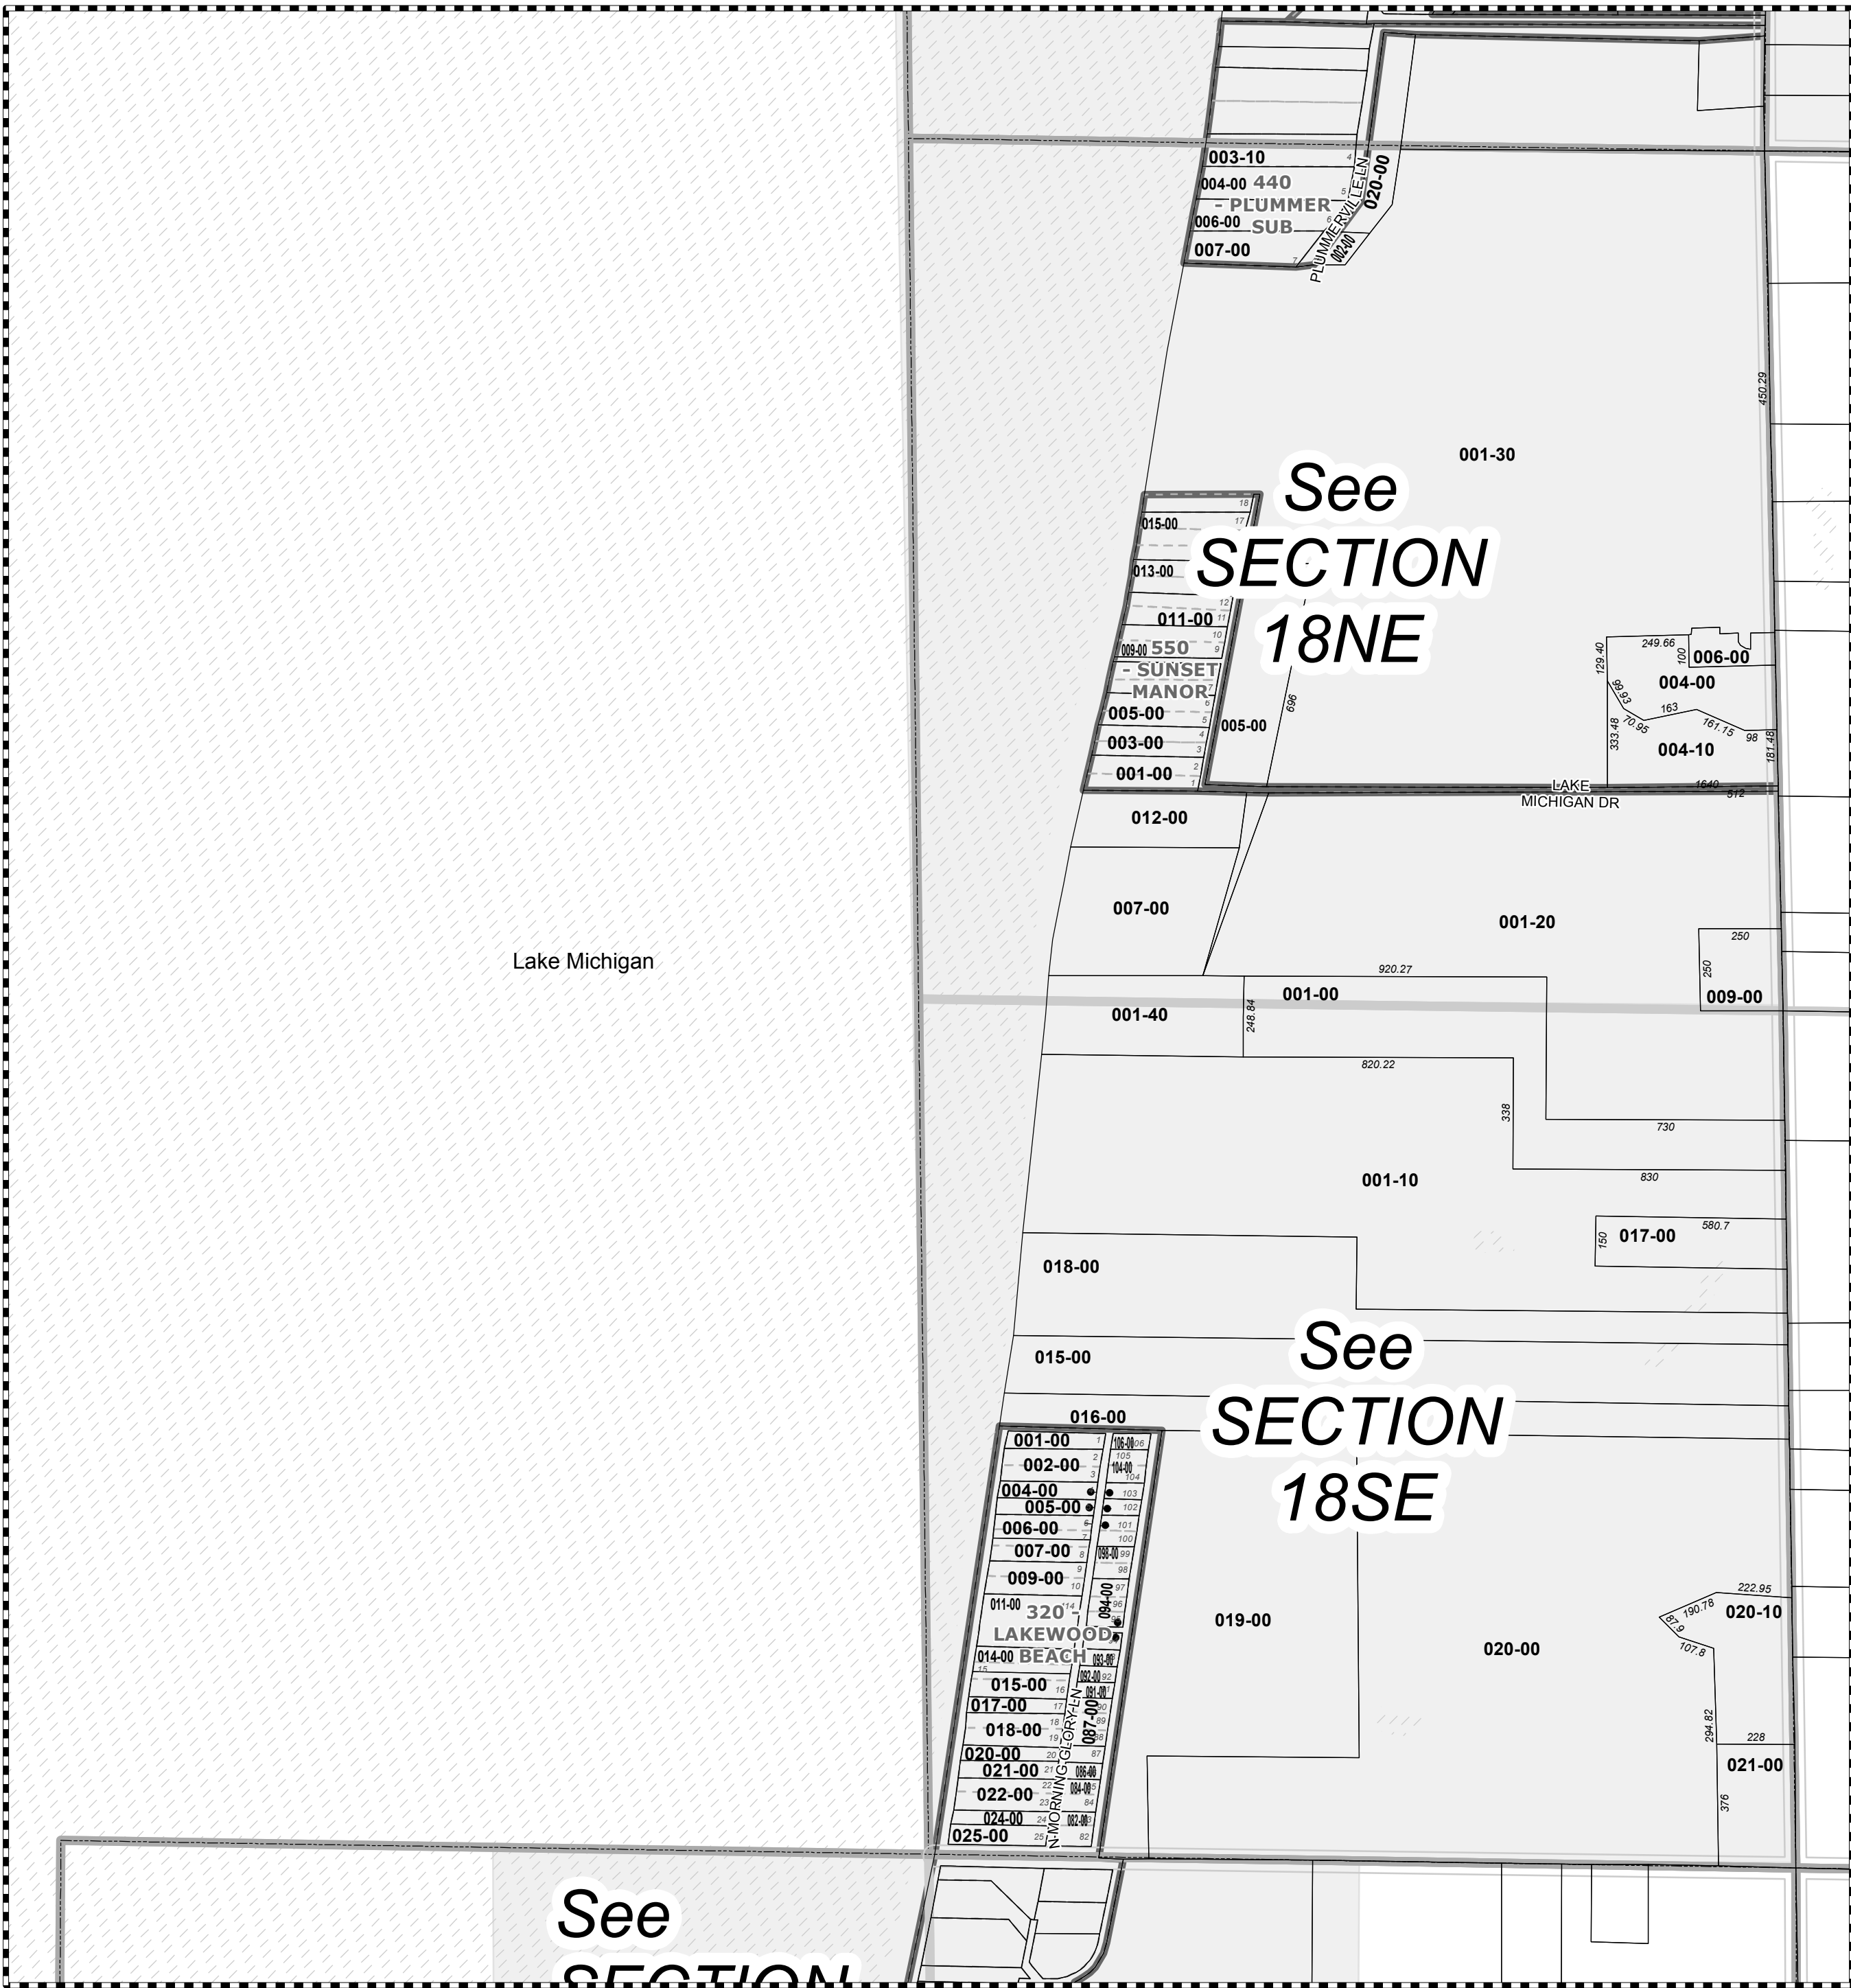

1 in = 400 ft

This map was compiled for tax administration purposes only. It does not represent a legal property survey.

Tax Year: 2018

Map Printed: 5/25/2018

Ganges Twp T2N R16W

Parcel Prefix: 03-07-018-

06	05	04	03	02	01
07	08	09	10	11	12
18	17	16	15	14	13
19	20	21	22	23	24
30	29	28	27	26	25
31	32	33	34	35	36

SECTION 18

See SECTION 18NE

See SECTION 18SE

See SECTION