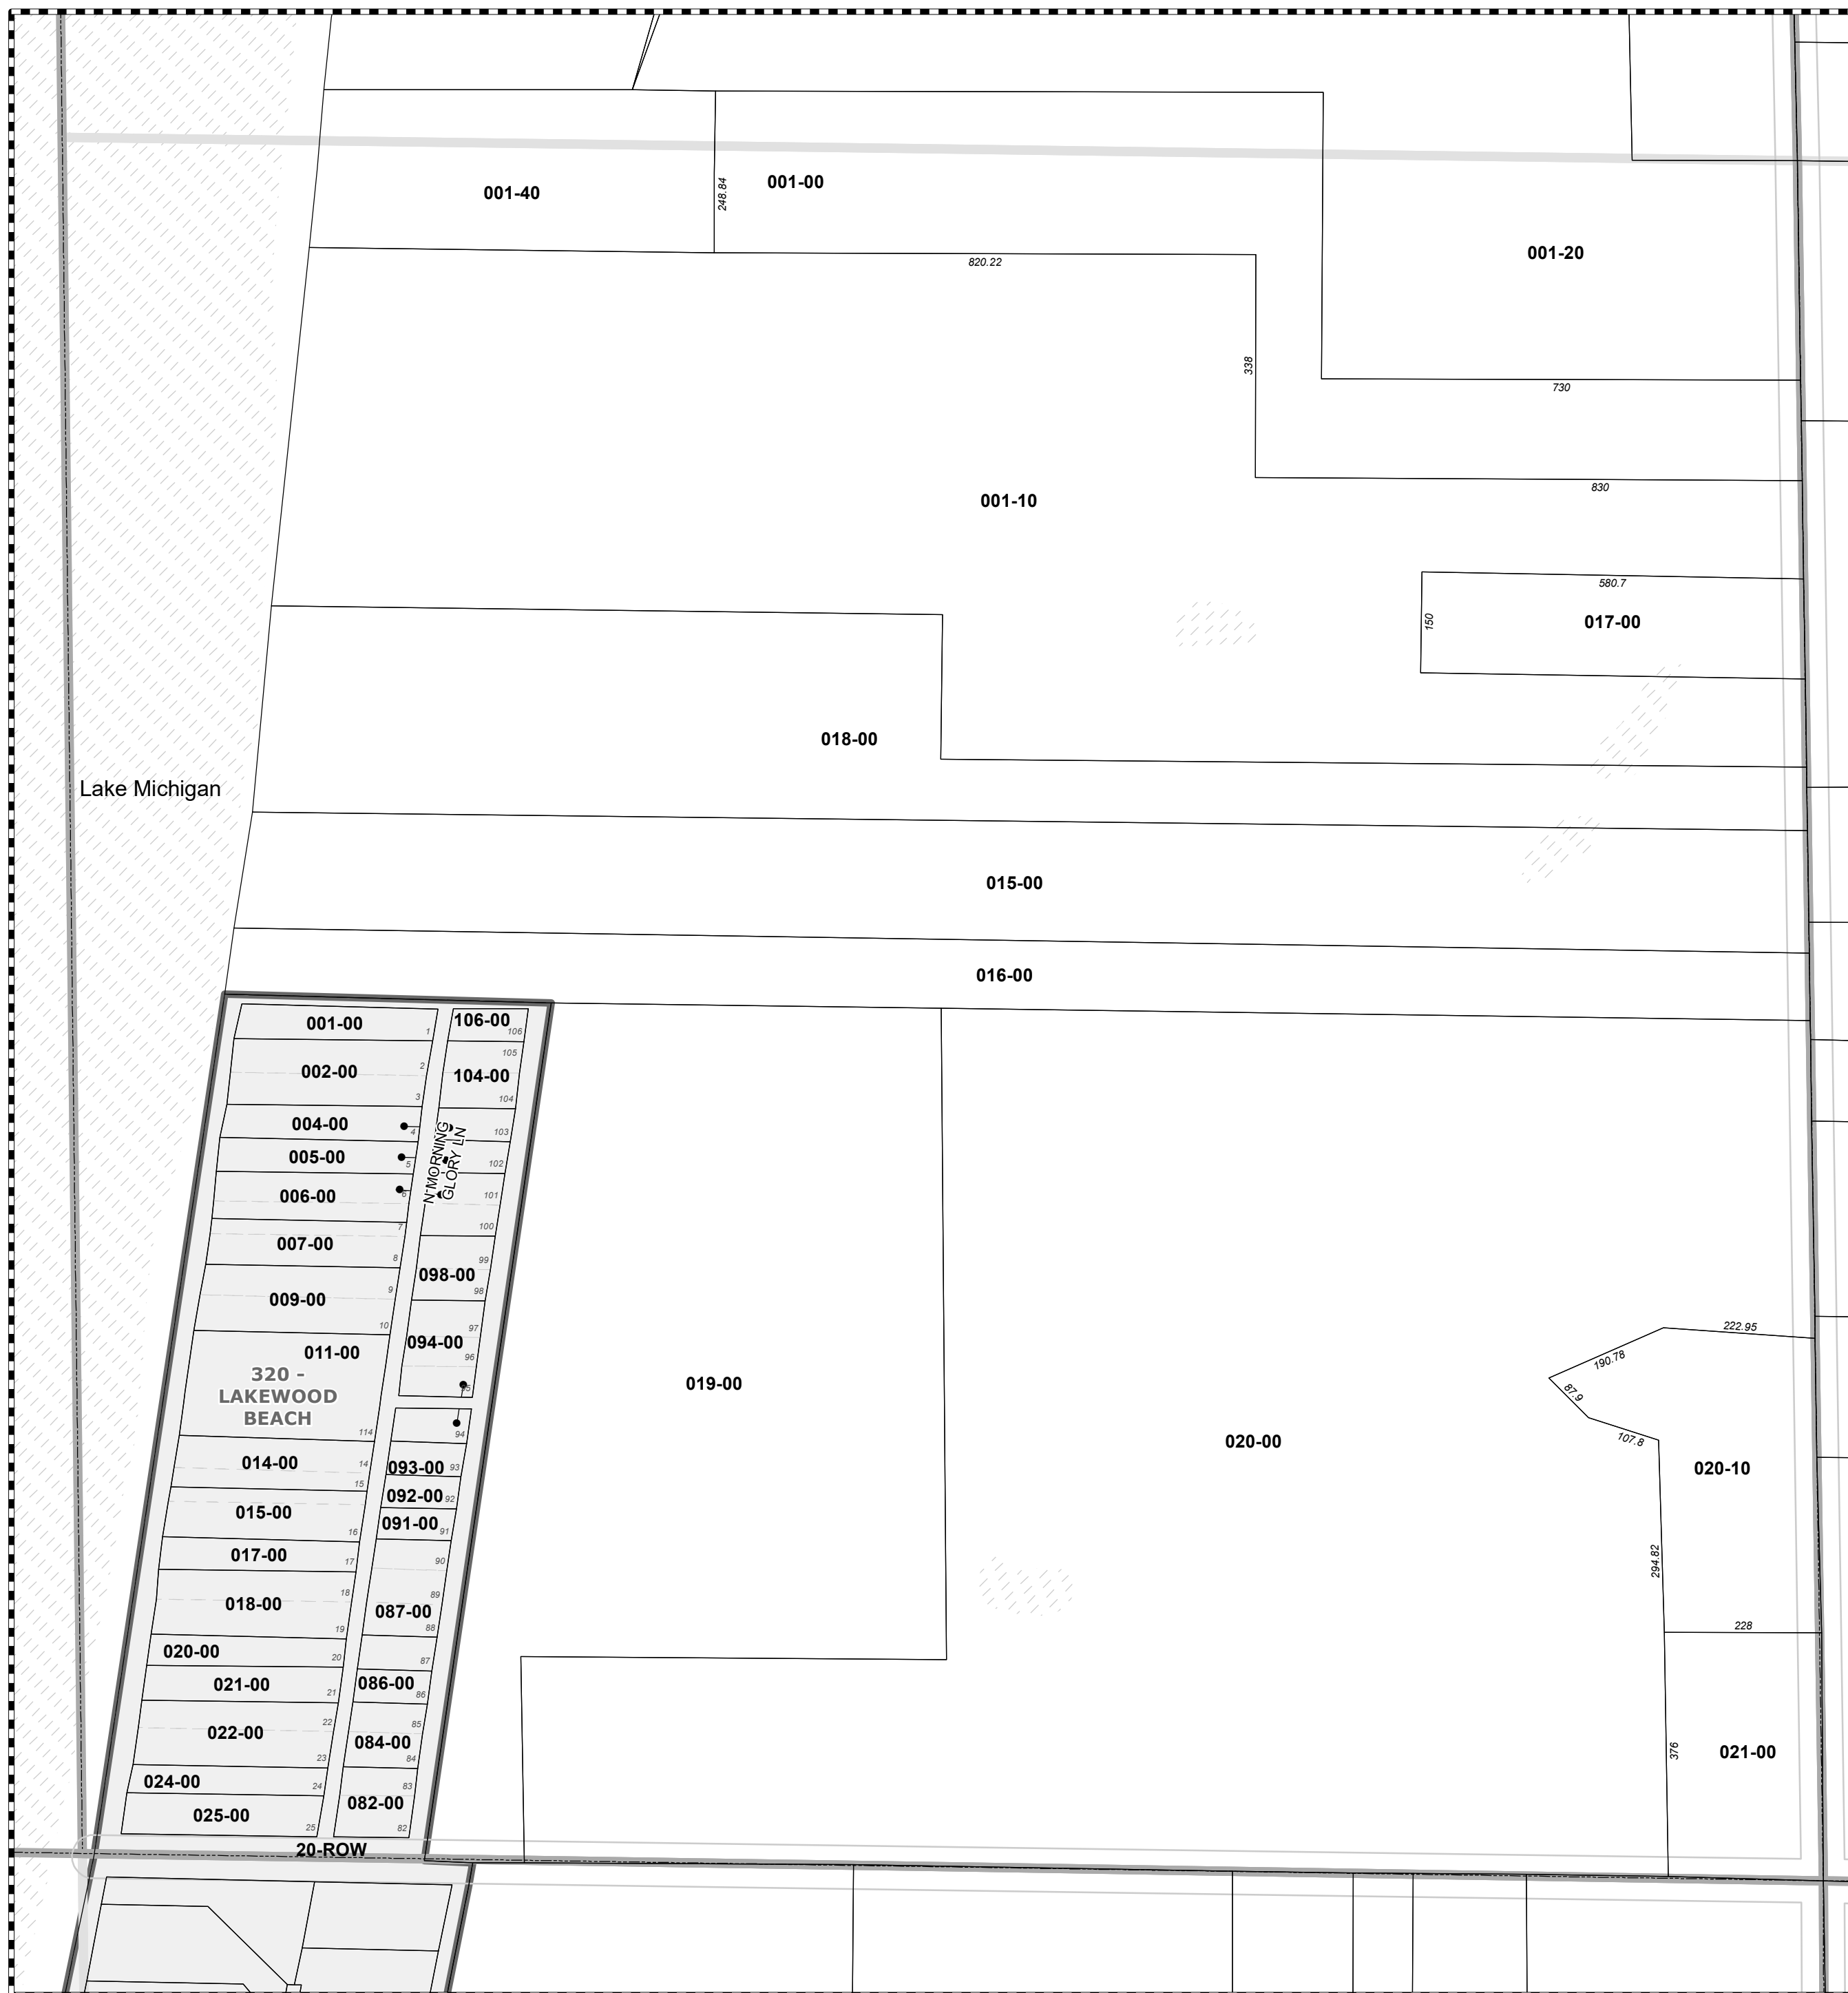

1 in = 200 ft

This map was compiled for tax administration purposes only. It does not represent a legal property survey.

Tax Year: 2019

Map Printed: 6/4/2019

Ganges Twp T2N R16W

Parcel Prefix: 03-07-018-

06	05	04	03	02	01
07	08	09	10	11	12
18	17	16	15	14	13
19	20	21	22	23	24
30	29	28	27	26	25
31	32	33	34	35	36

SECTION 18SE

Lake Michigan

320 -
LAKEWOOD
BEACH

MORNING
GLORY LN

20-ROW