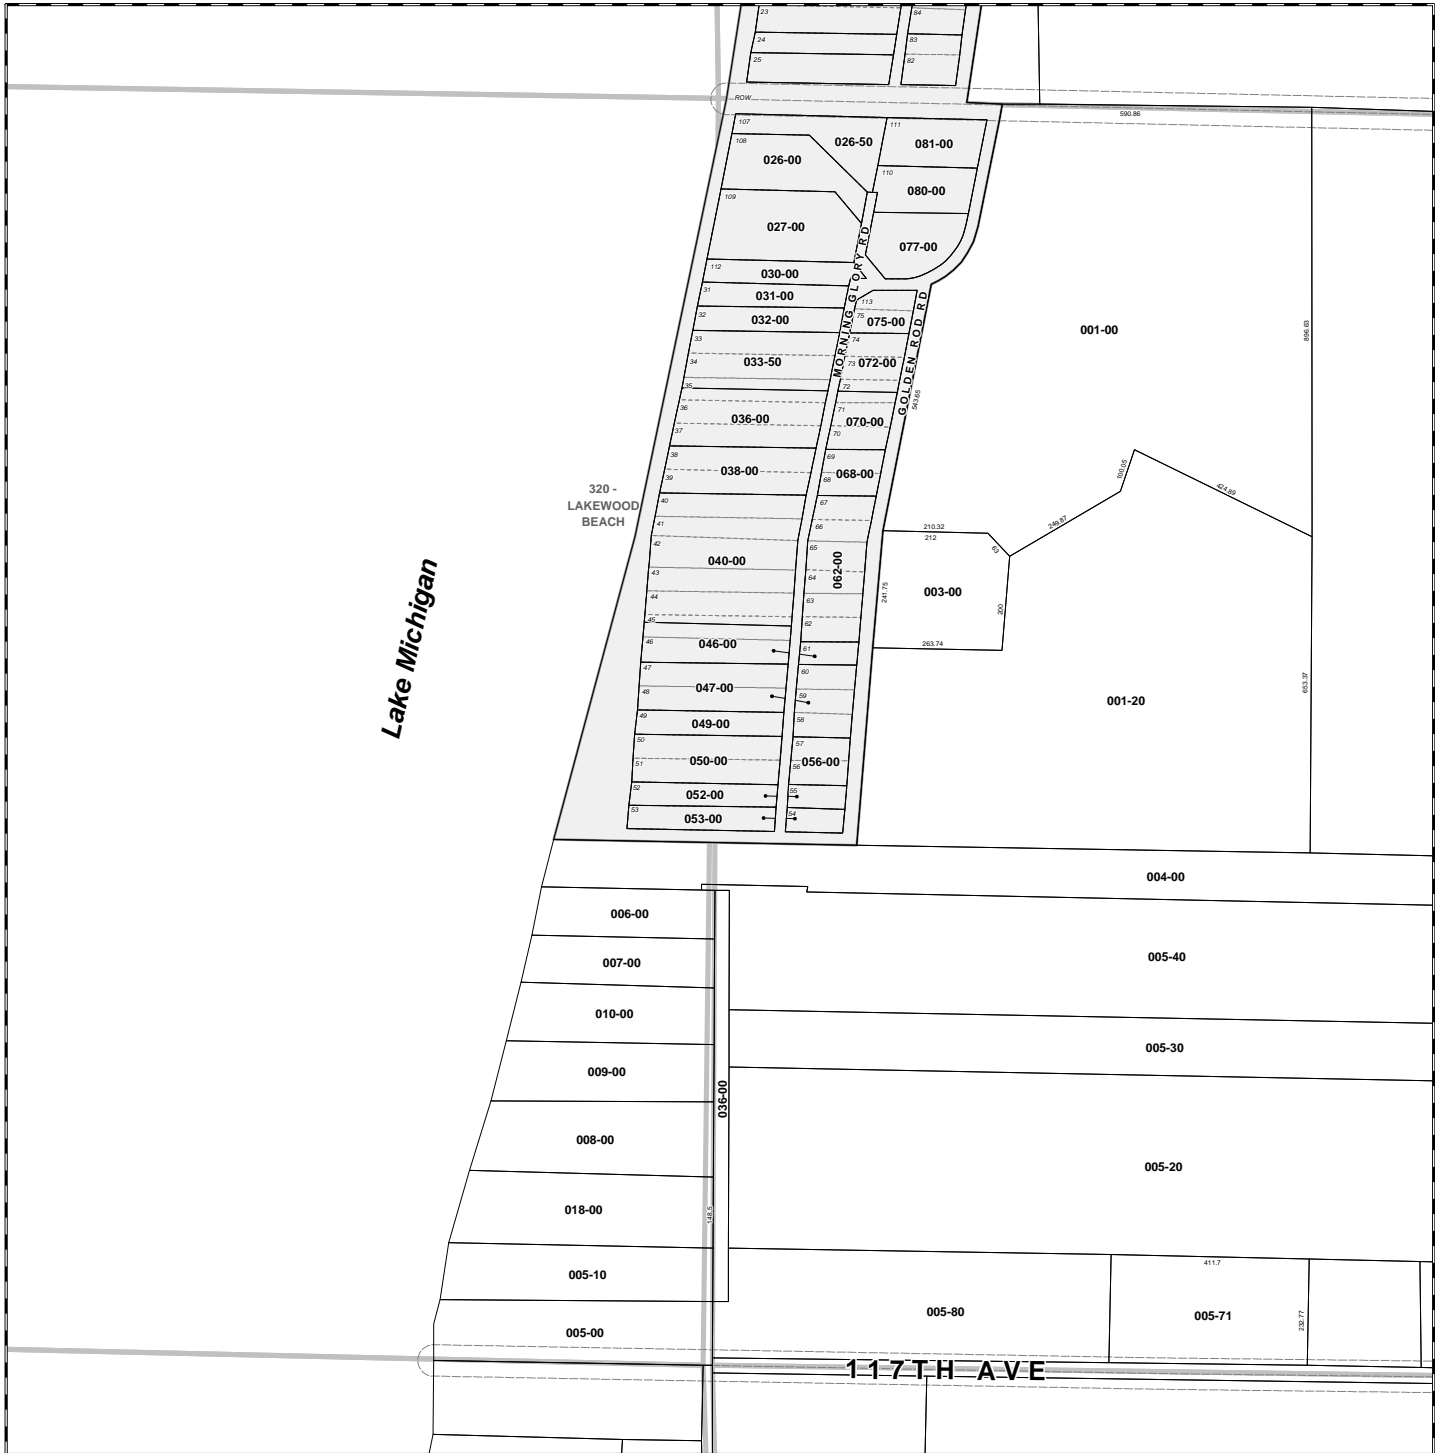

Scale: 1" = 400'

This map was compiled for tax administration purposes only. It does not represent a legal property survey.

Taxyear: 2009

Map Printed: 06/15/2009

Ganges Twp  
T2N R16W

Gap  
Overlap

Parcel Prefix: 03-07-019-

6	7	8	9	10	11	12
13	14	15	16	17	18	19
20	21	22	23	24	25	26
27	28	29	30	31	32	33
34	35	36	37	38	39	40

SECTION 19 A

Lake Michigan

320 - LAKEWOOD BEACH

1-17TH AVE

03E-00

006-00

007-00