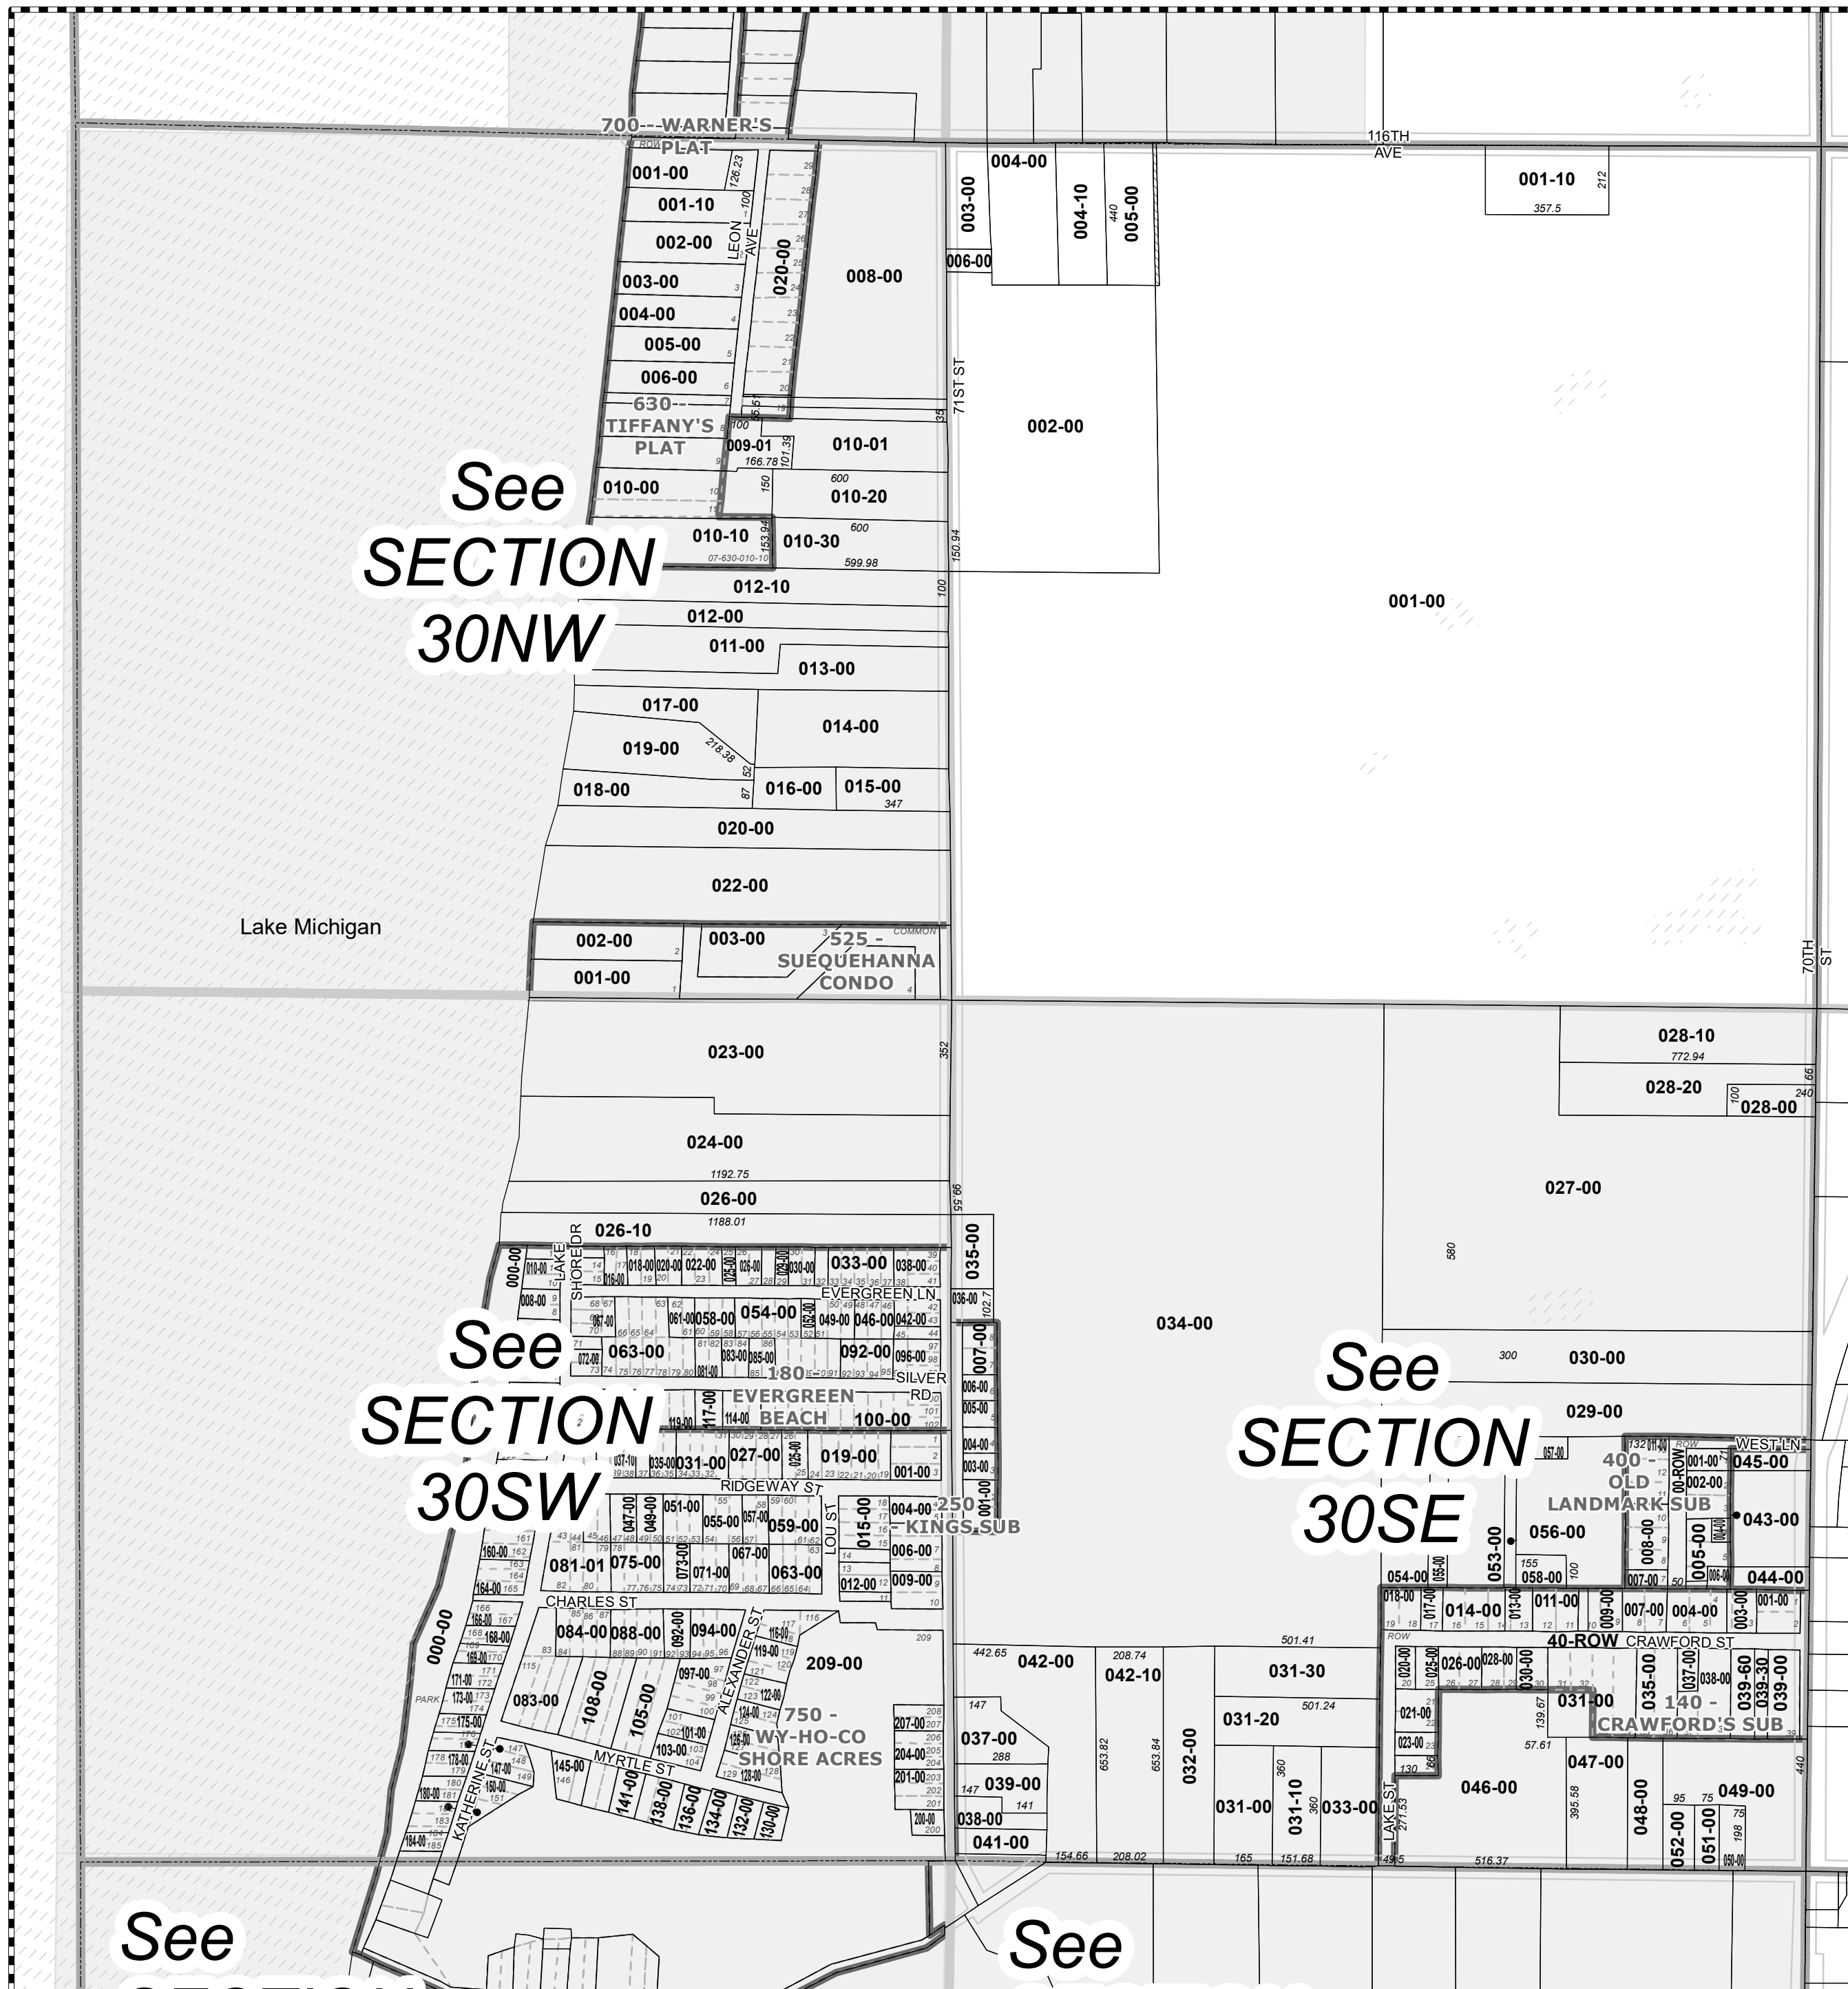

1 in = 400 ft

This map was compiled for tax administration purposes only. It does not represent a legal property survey.

Tax Year: 2019

Map Printed: 6/4/2019

Ganges Twp T2N R16W

Parcel Prefix: 03-07-030-

06	05	04	03	02	01
07	08	09	10	11	12
18	17	16	15	14	13
19	20	21	22	23	24
30	29	28	27	26	25
31	32	33	34	35	36

SECTION 30

See
SECTION 30NW

See
SECTION 30SW

See
SECTION 30SE

See

See