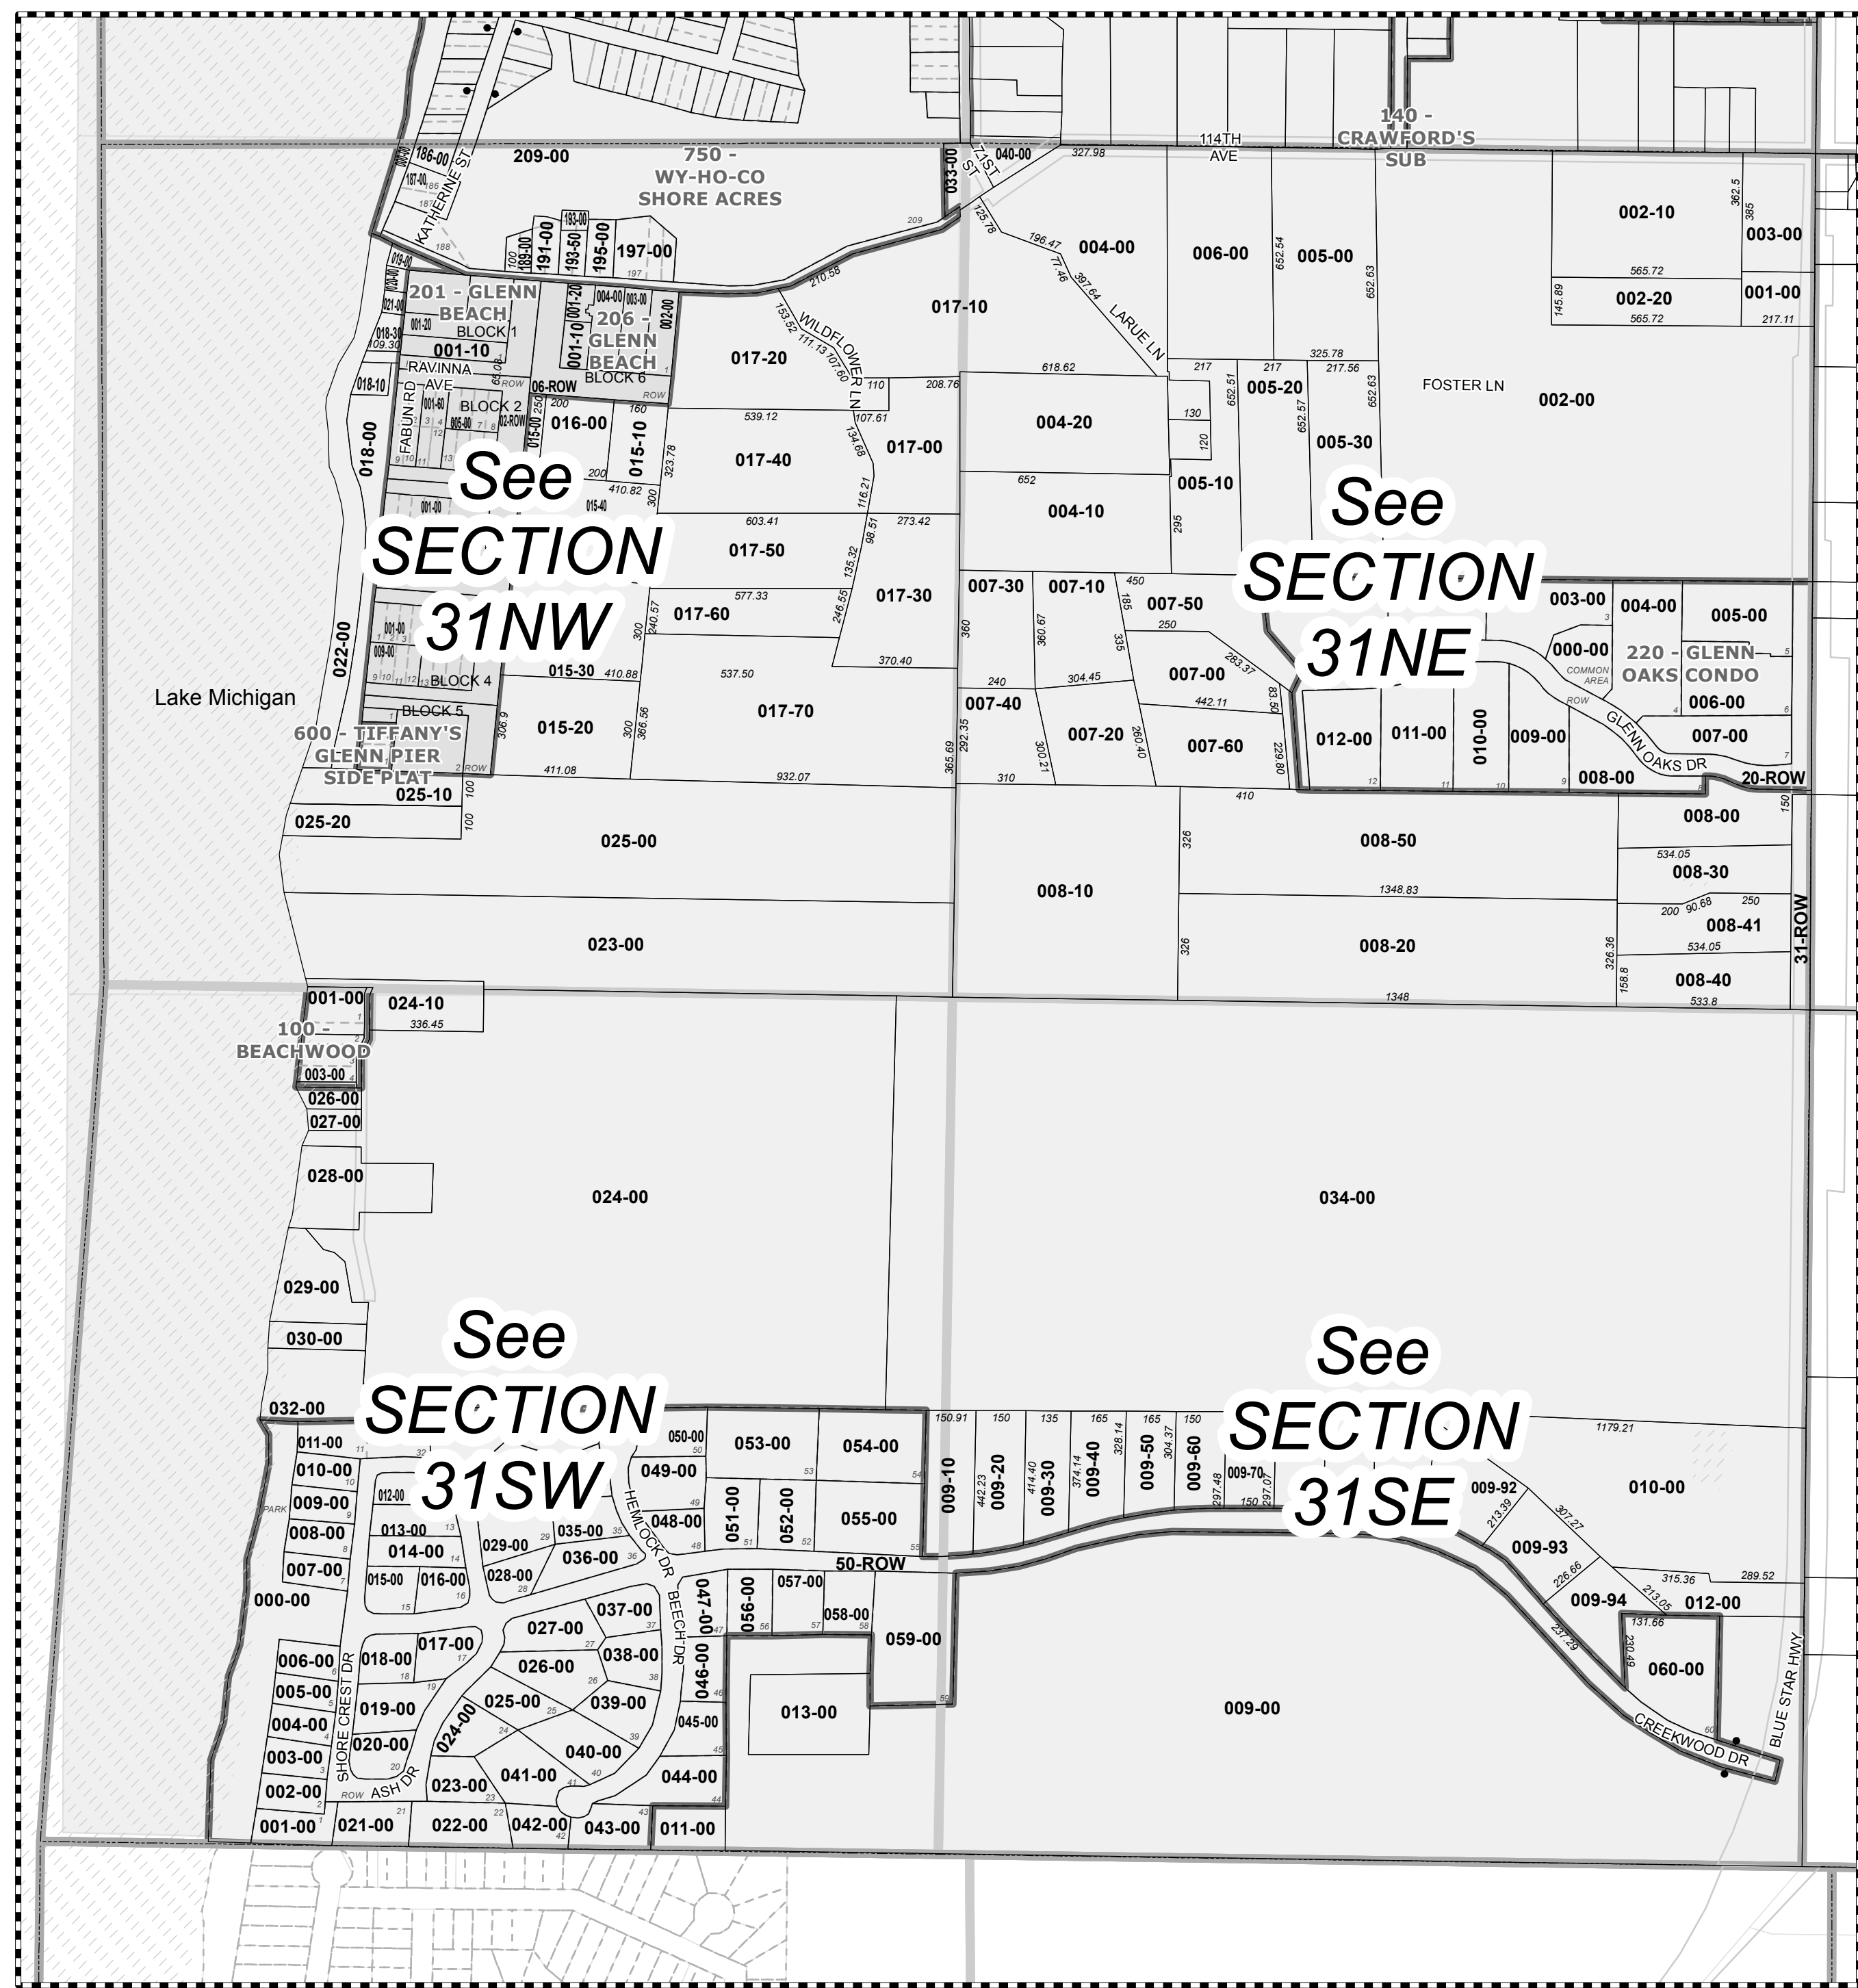

1 in = 400 ft

This map was compiled for tax administration purposes only. It does not represent a legal property survey.

Tax Year: 2018

Map Printed: 5/25/2018

# Ganges Twp T2N R16W

Parcel Prefix: 03-07-031-

06	05	04	03	02	01
07	08	09	10	11	12
18	17	16	15	14	13
19	20	21	22	23	24
30	29	28	27	26	25
31	32	33	34	35	36

## SECTION 31

See SECTION 31NW

See SECTION 31NE

See SECTION 31SW

See SECTION 31SE