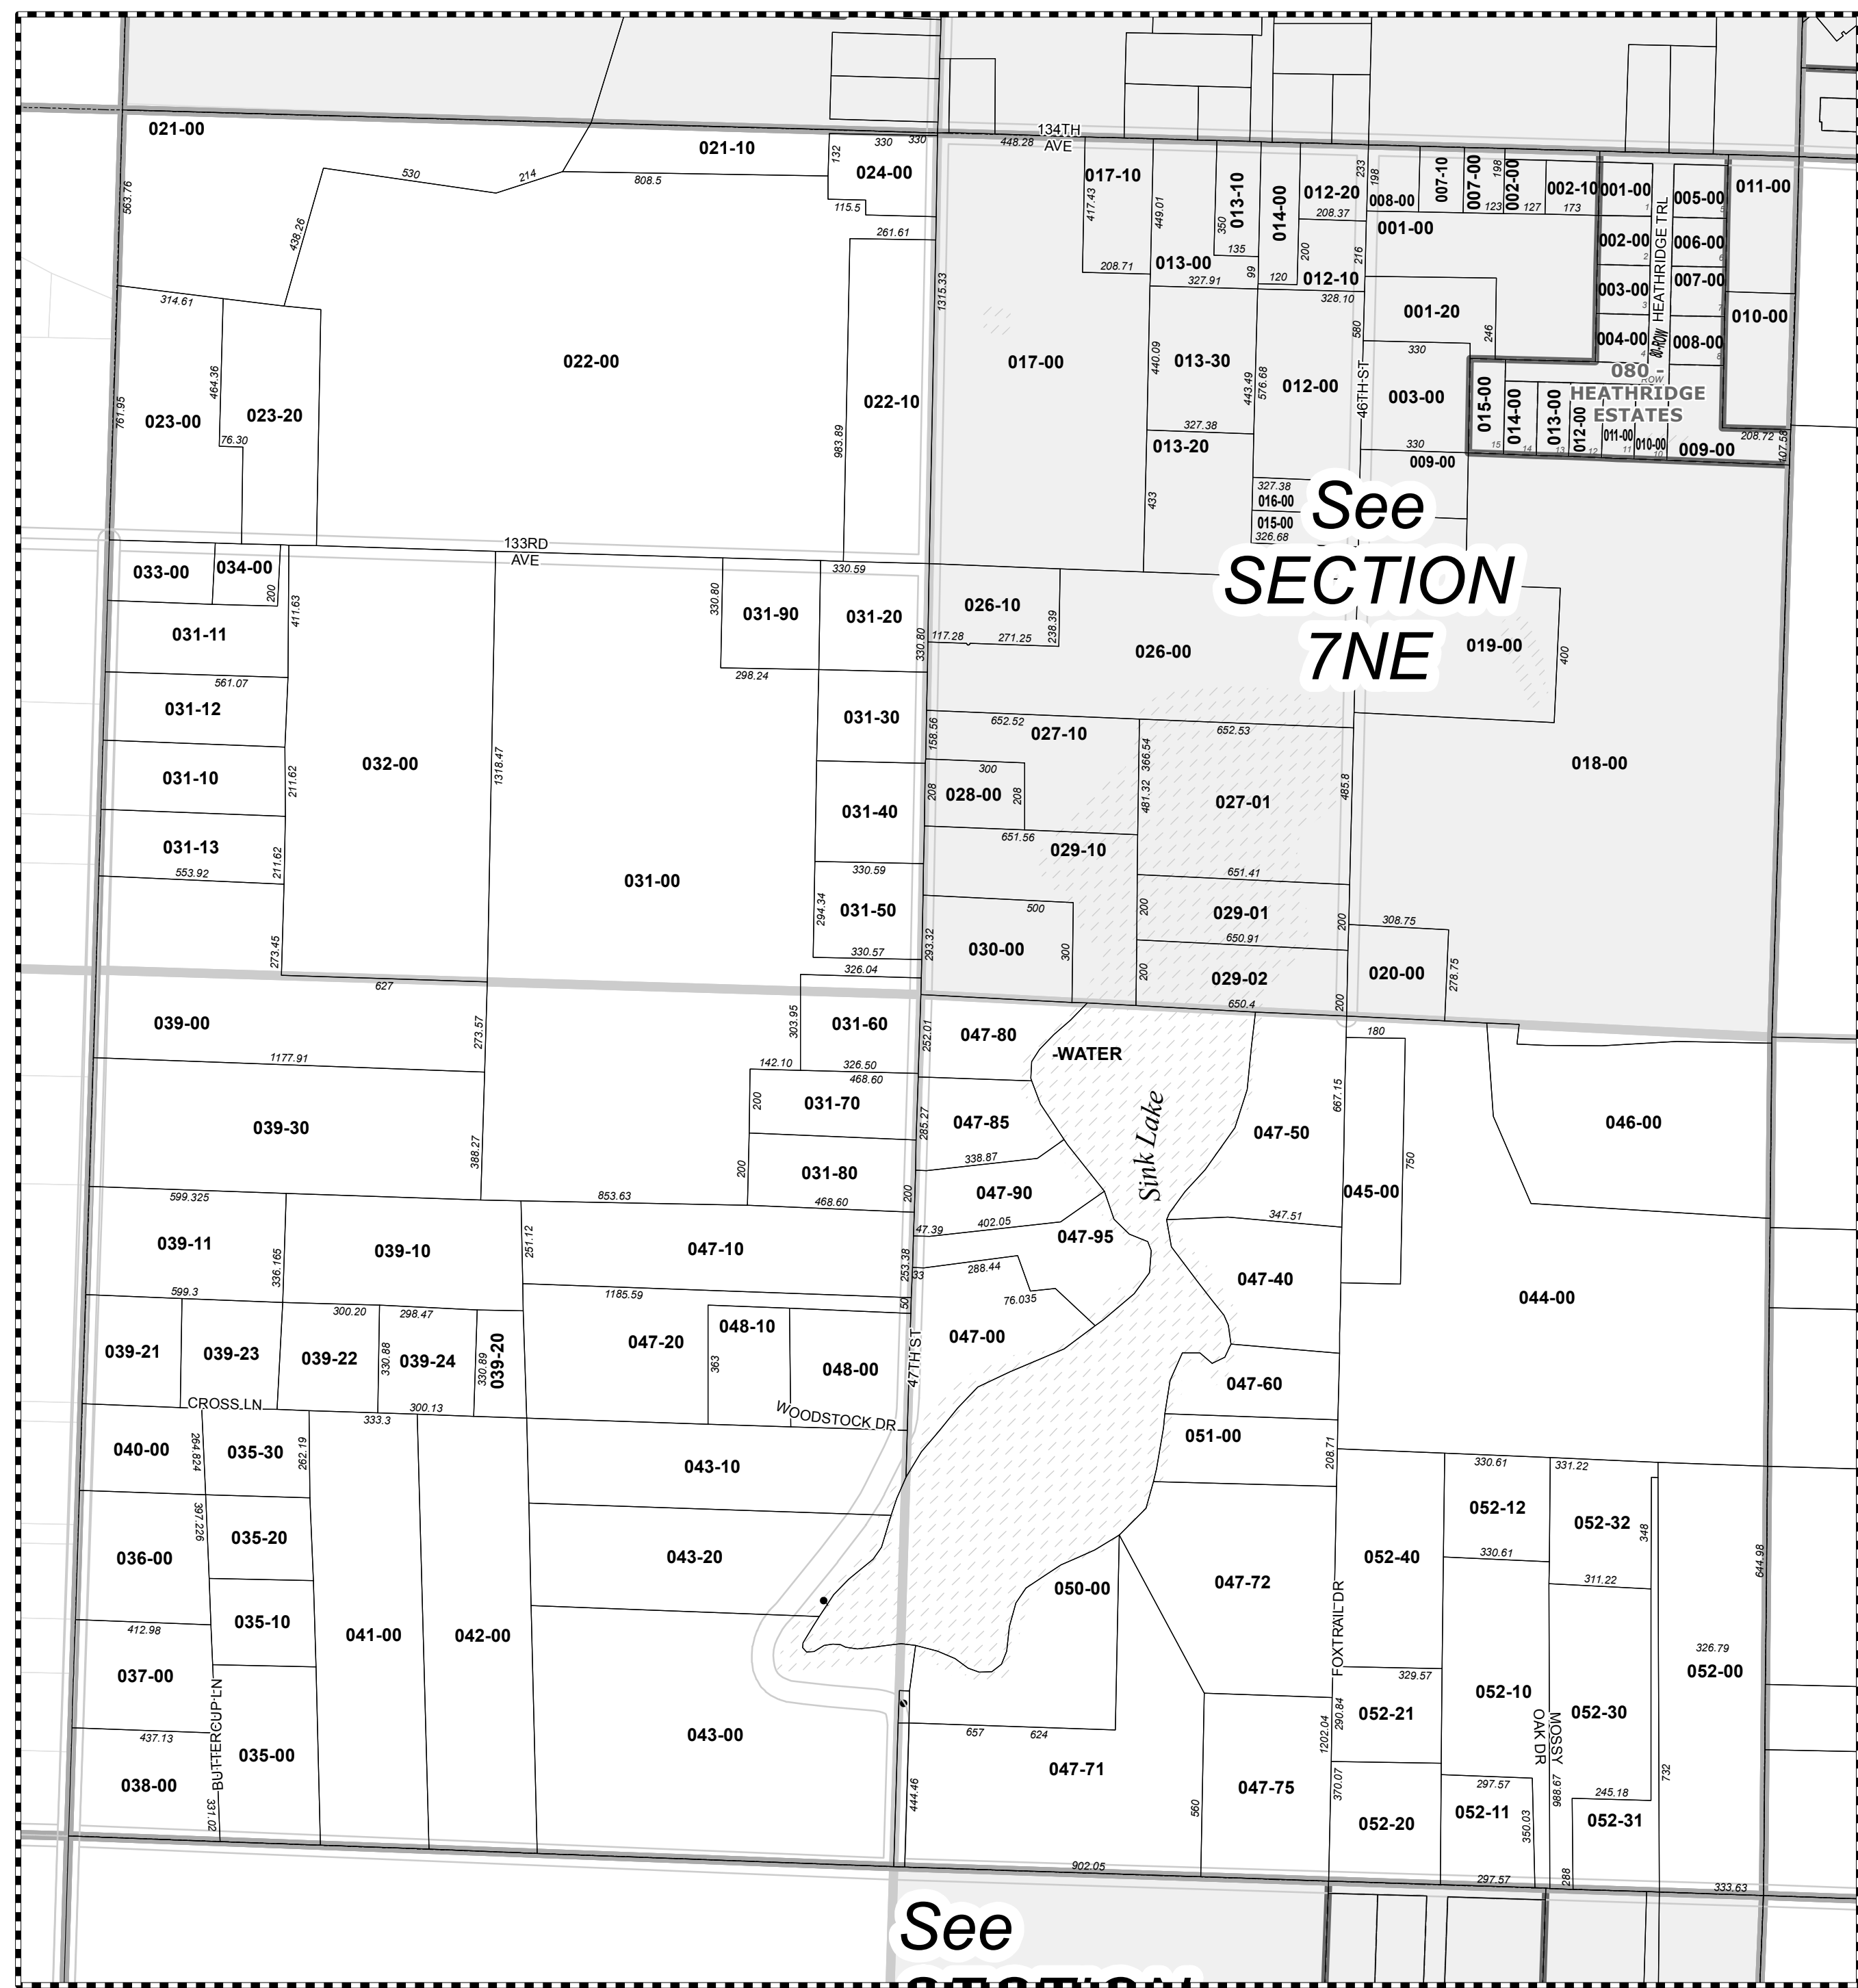

1 in = 400 ft

This map was compiled for tax administration purposes only. It does not represent a legal property survey.

Tax Year: 2018

Map Printed: 5/25/2018

Heath Twp  
T3N R14W

Parcel Prefix: 03-09-007-

06	05	04	03	02	01
07	08	09	10	11	12
18	17	16	15	14	13
19	20	21	22	23	24
30	29	28	27	26	25
31	32	33	34	35	36

SECTION 7

See