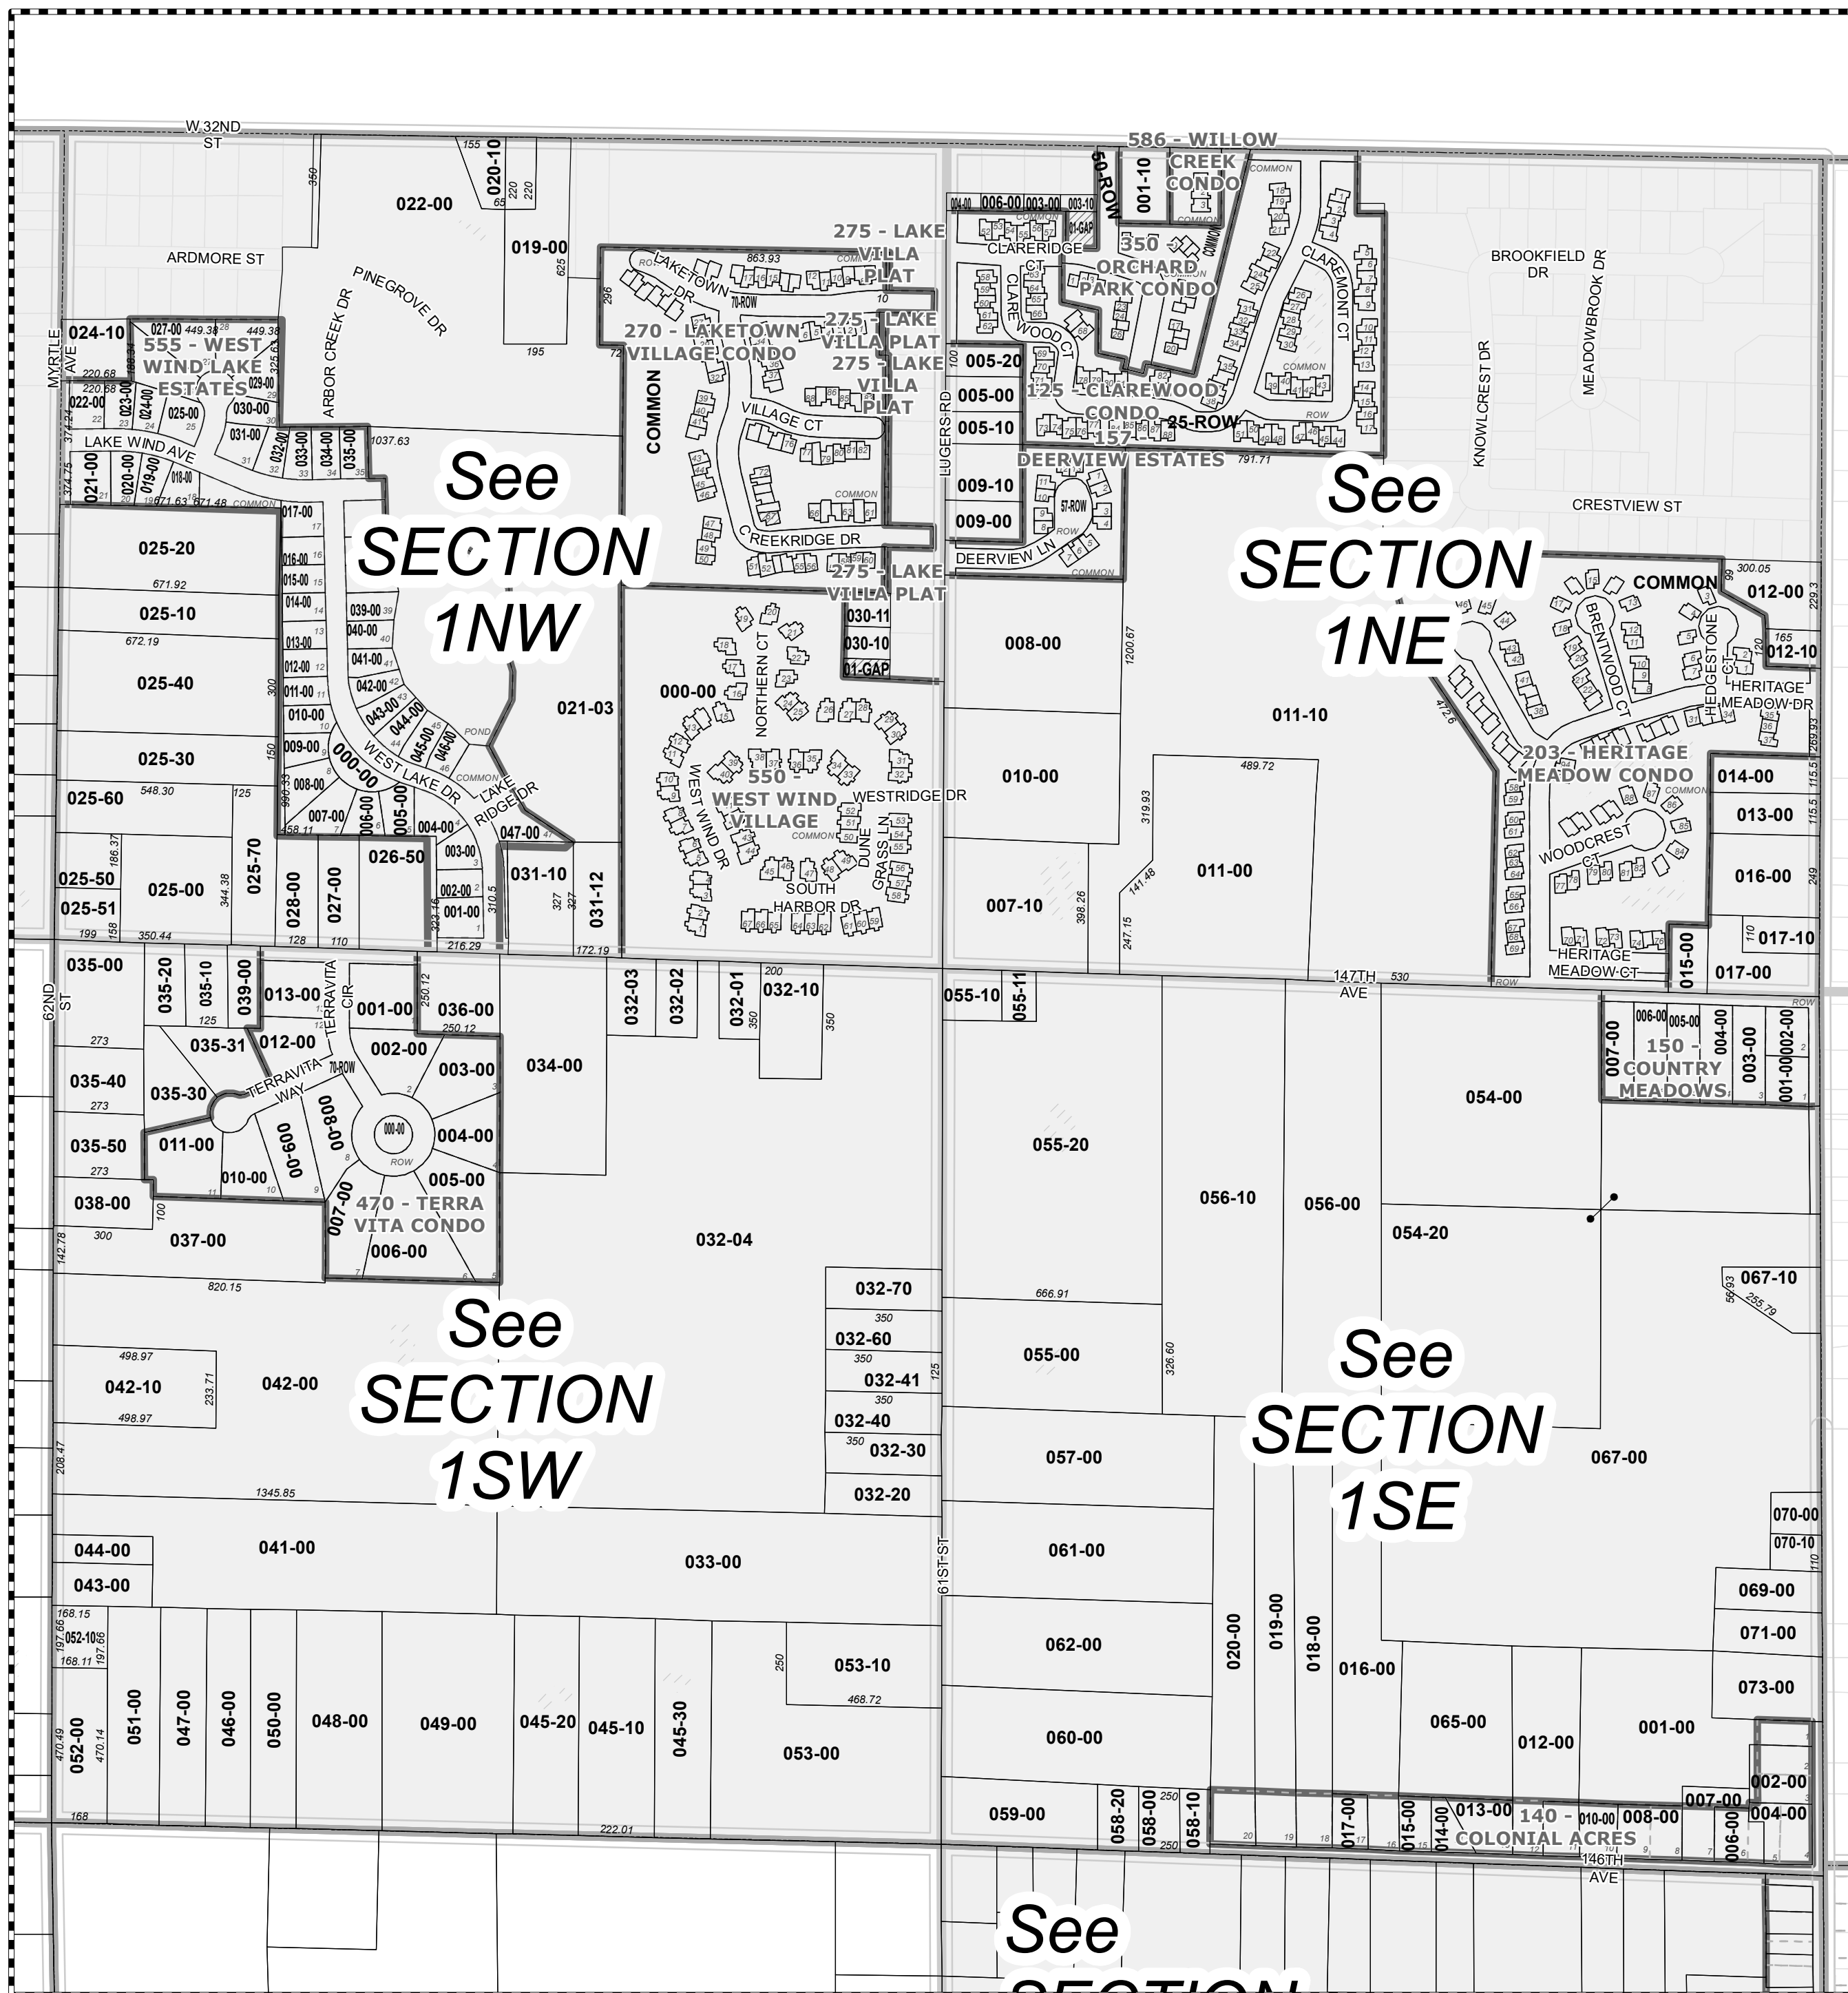

1 in = 400 ft

This map was compiled for tax administration purposes only. It does not represent a legal property survey.

Tax Year: 2019

Map Printed: 6/4/2019

Laketown Twp T4N R16W

Parcel Prefix: 03-11-001-

04	03	02	01	06
09	10	11	12	07
16	15	14	13	18
21	22	23	24	19
28	27	26	25	30
33	34	35	36	31

SECTION 1

See SECTION 1