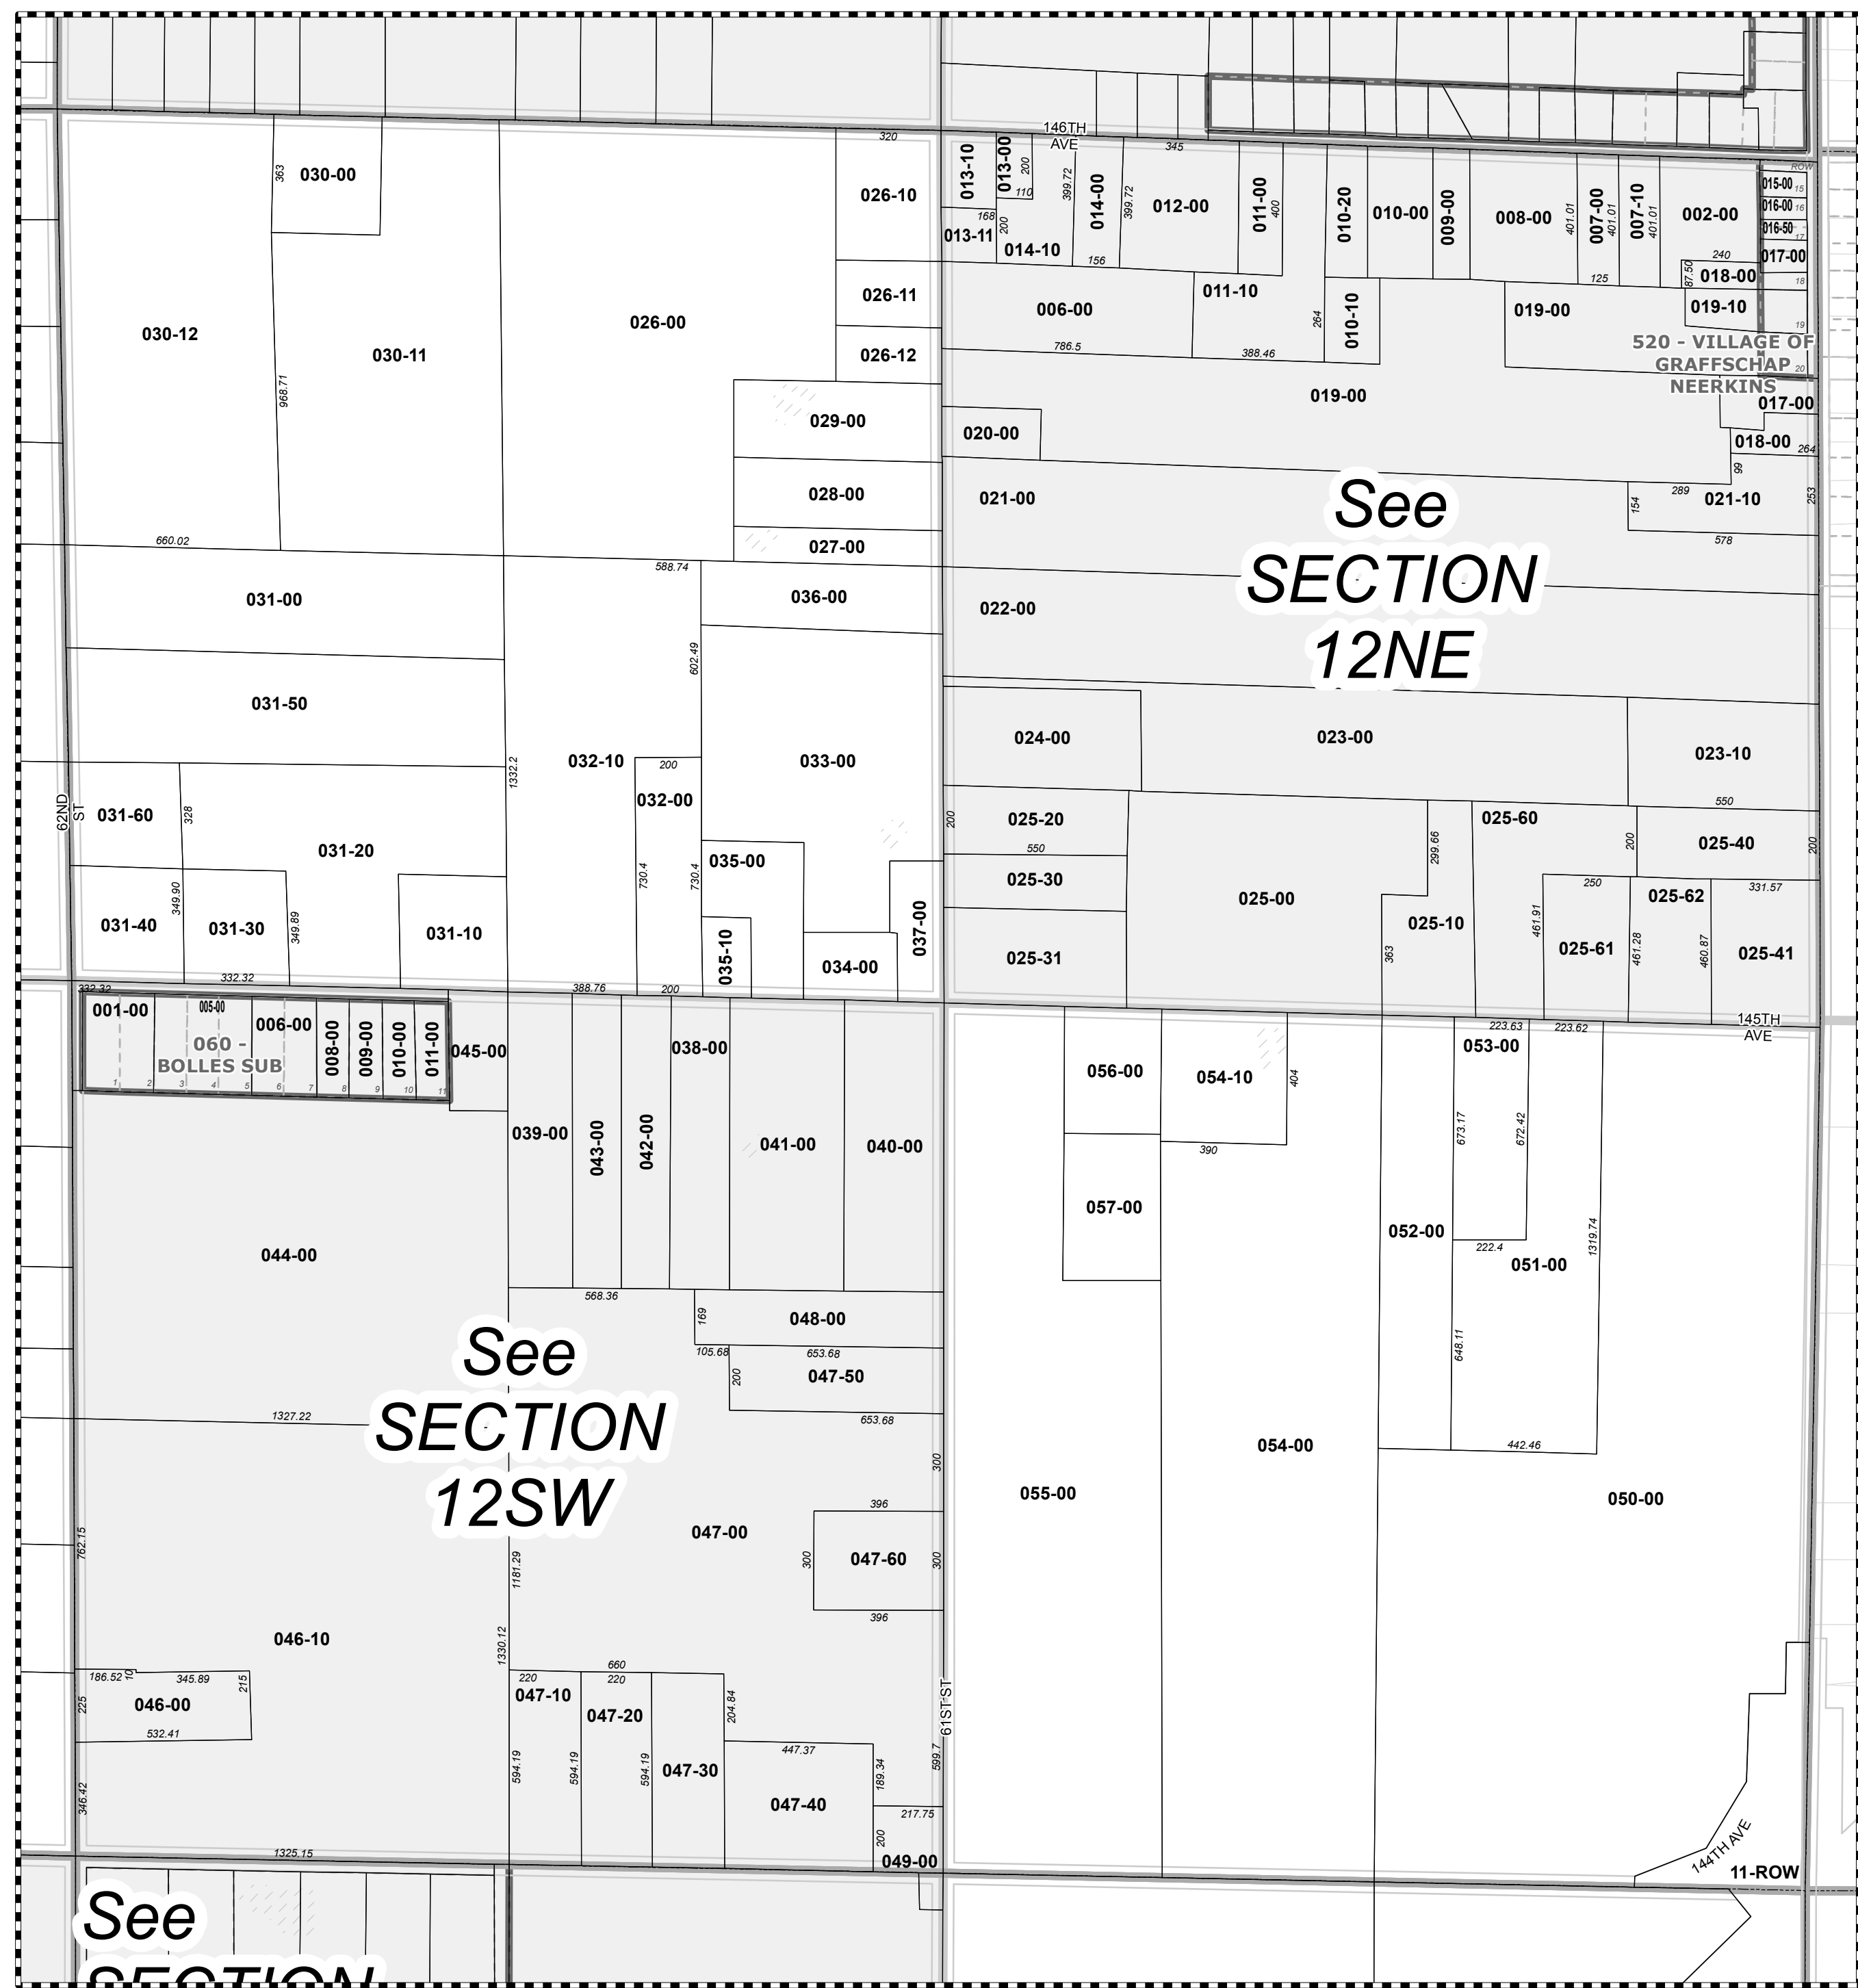

1 in = 400 ft

This map was compiled for tax administration purposes only. It does not represent a legal property survey.

Tax Year: 2018

Map Printed: 5/25/2018

Laketown Twp
T4N R16W

Parcel Prefix: 03-11-012-

04	03	02	01	06
09	10	11	12	07
16	15	14	13	18
21	22	23	24	19
28	27	26	25	30
33	34	35	36	31

SECTION 12

See SECTION 12SE