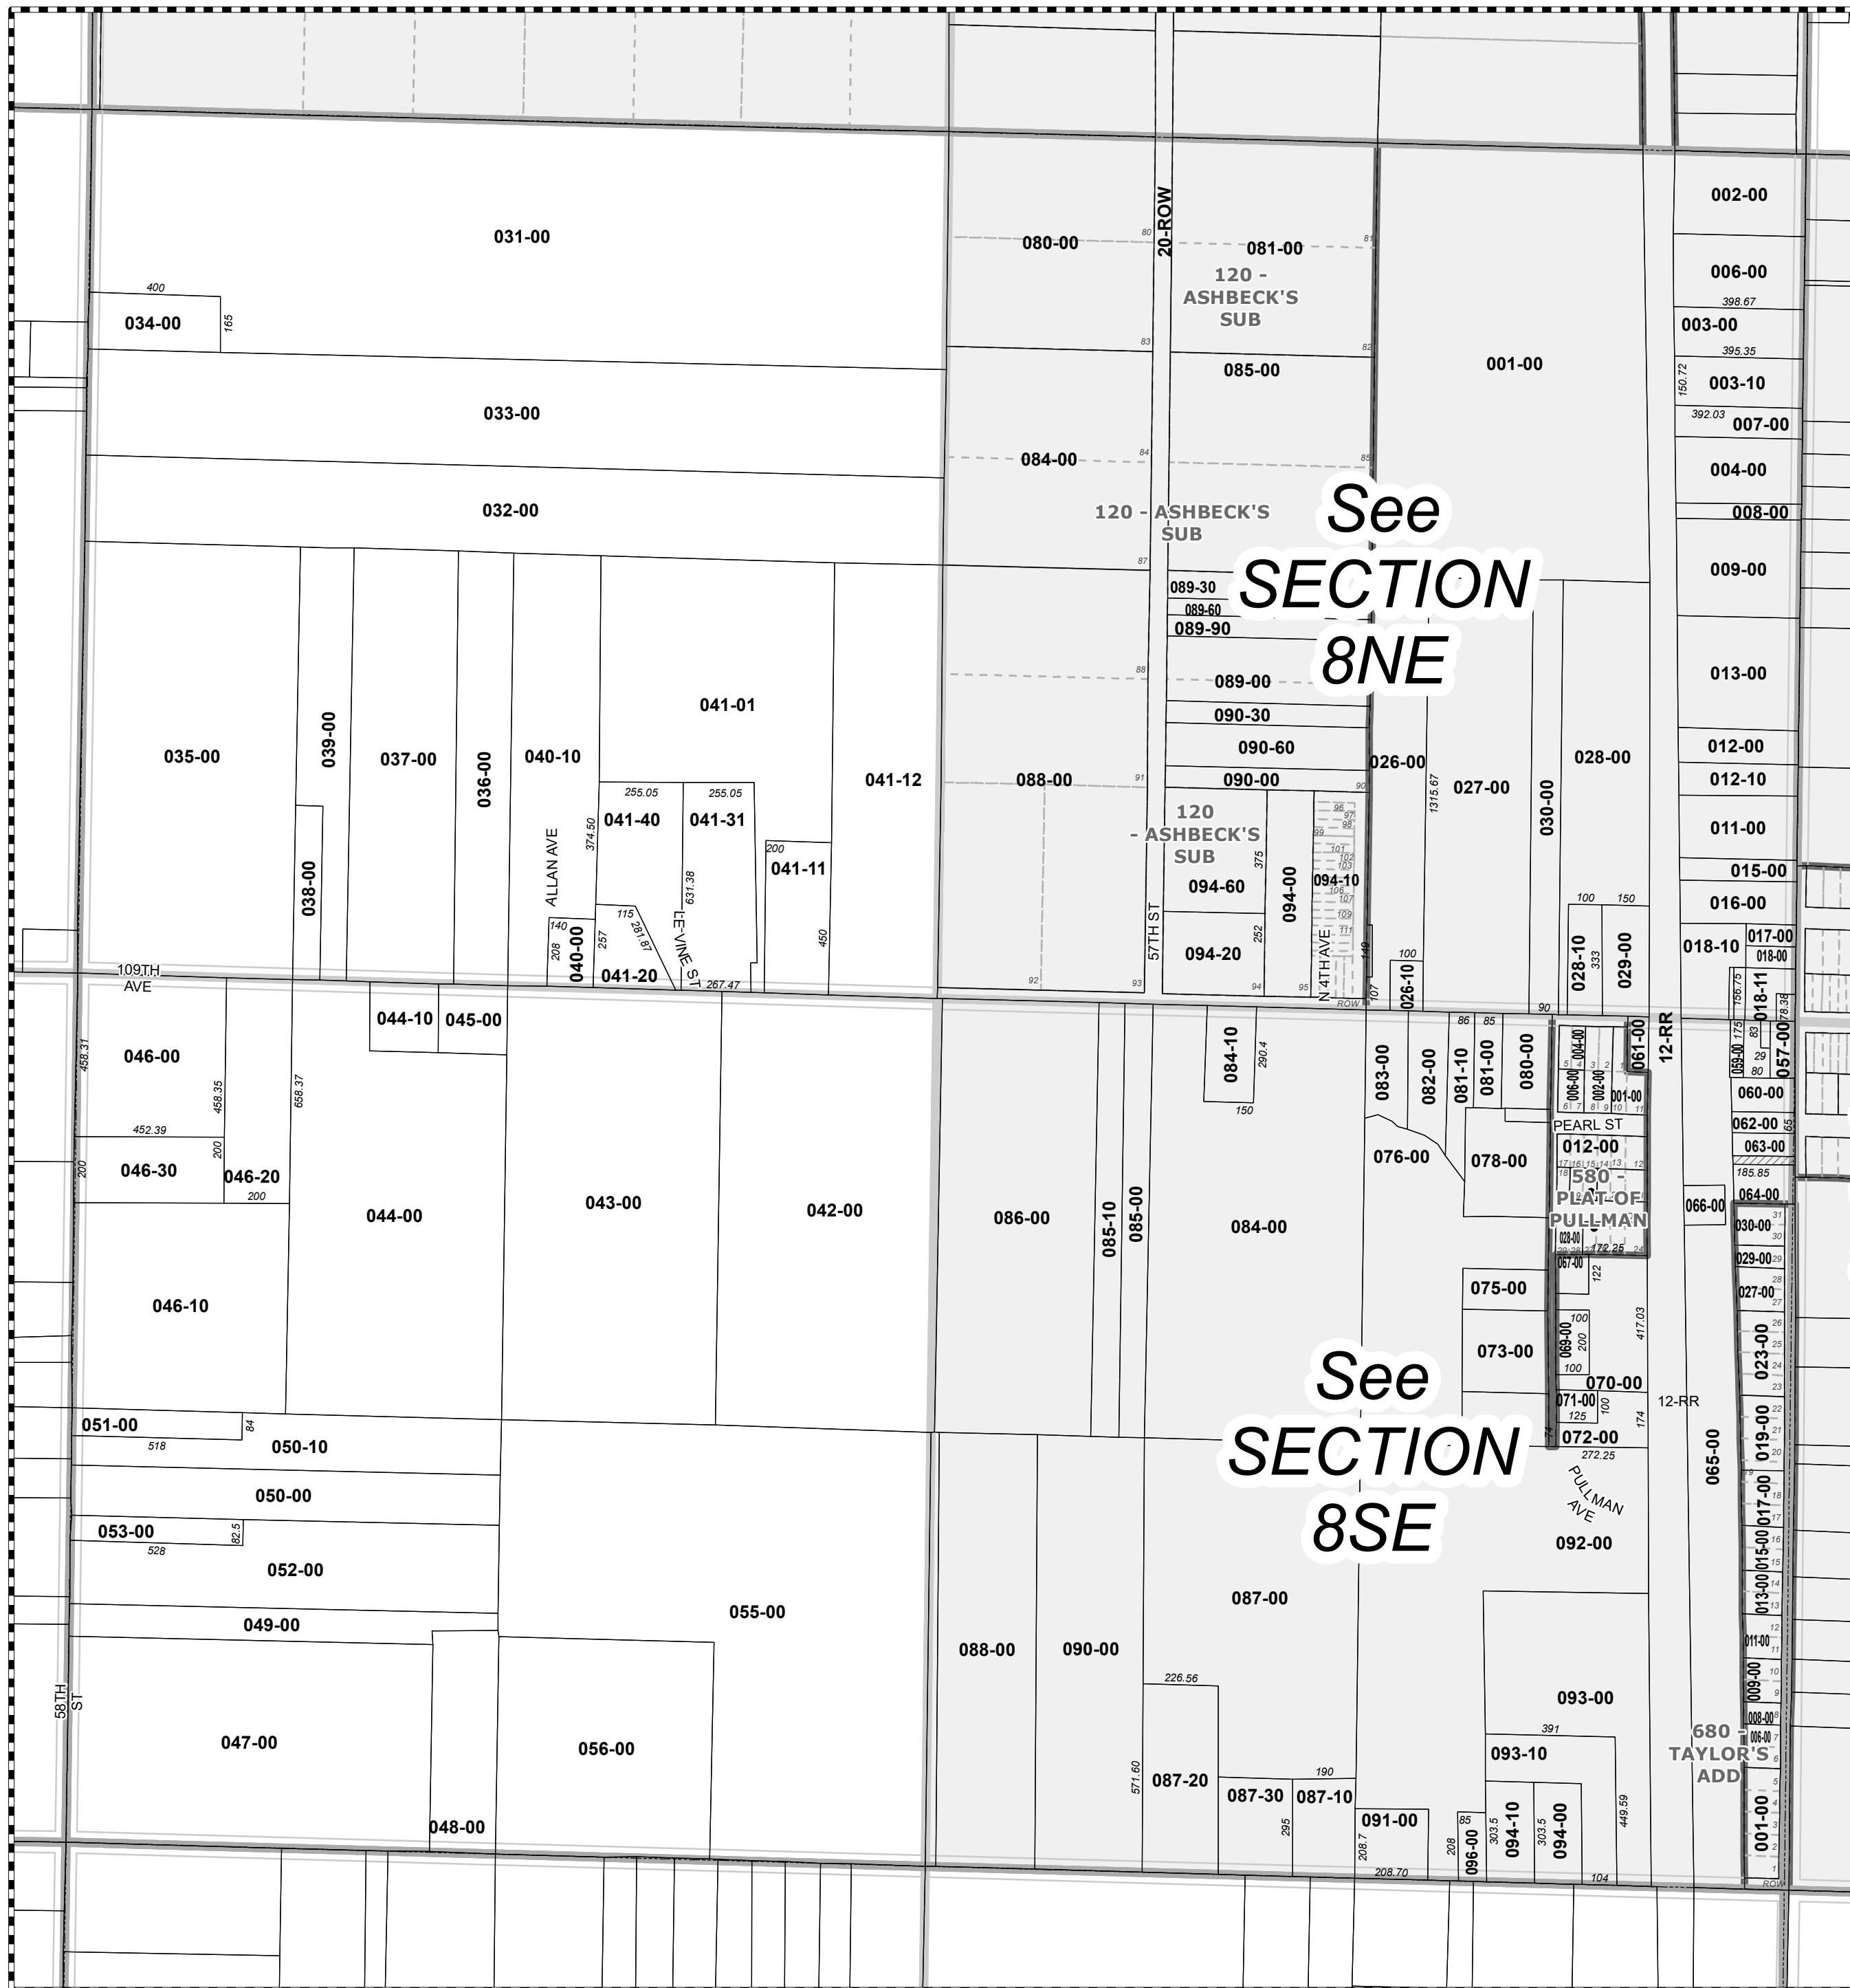

1 in = 400 ft

This map was compiled for tax administration purposes only. It does not represent a legal property survey.

Tax Year: 2019

Map Printed: 6/4/2019

Lee Twp
T1N R15W

Parcel Prefix: 03-12-008-

06	05	04	03	02	01
07	08	09	10	11	12
18	17	16	15	14	13
19	20	21	22	23	24
30	29	28	27	26	25
31	32	33	34	35	36

SECTION 8

See SECTION 8NE

See SECTION 8SE