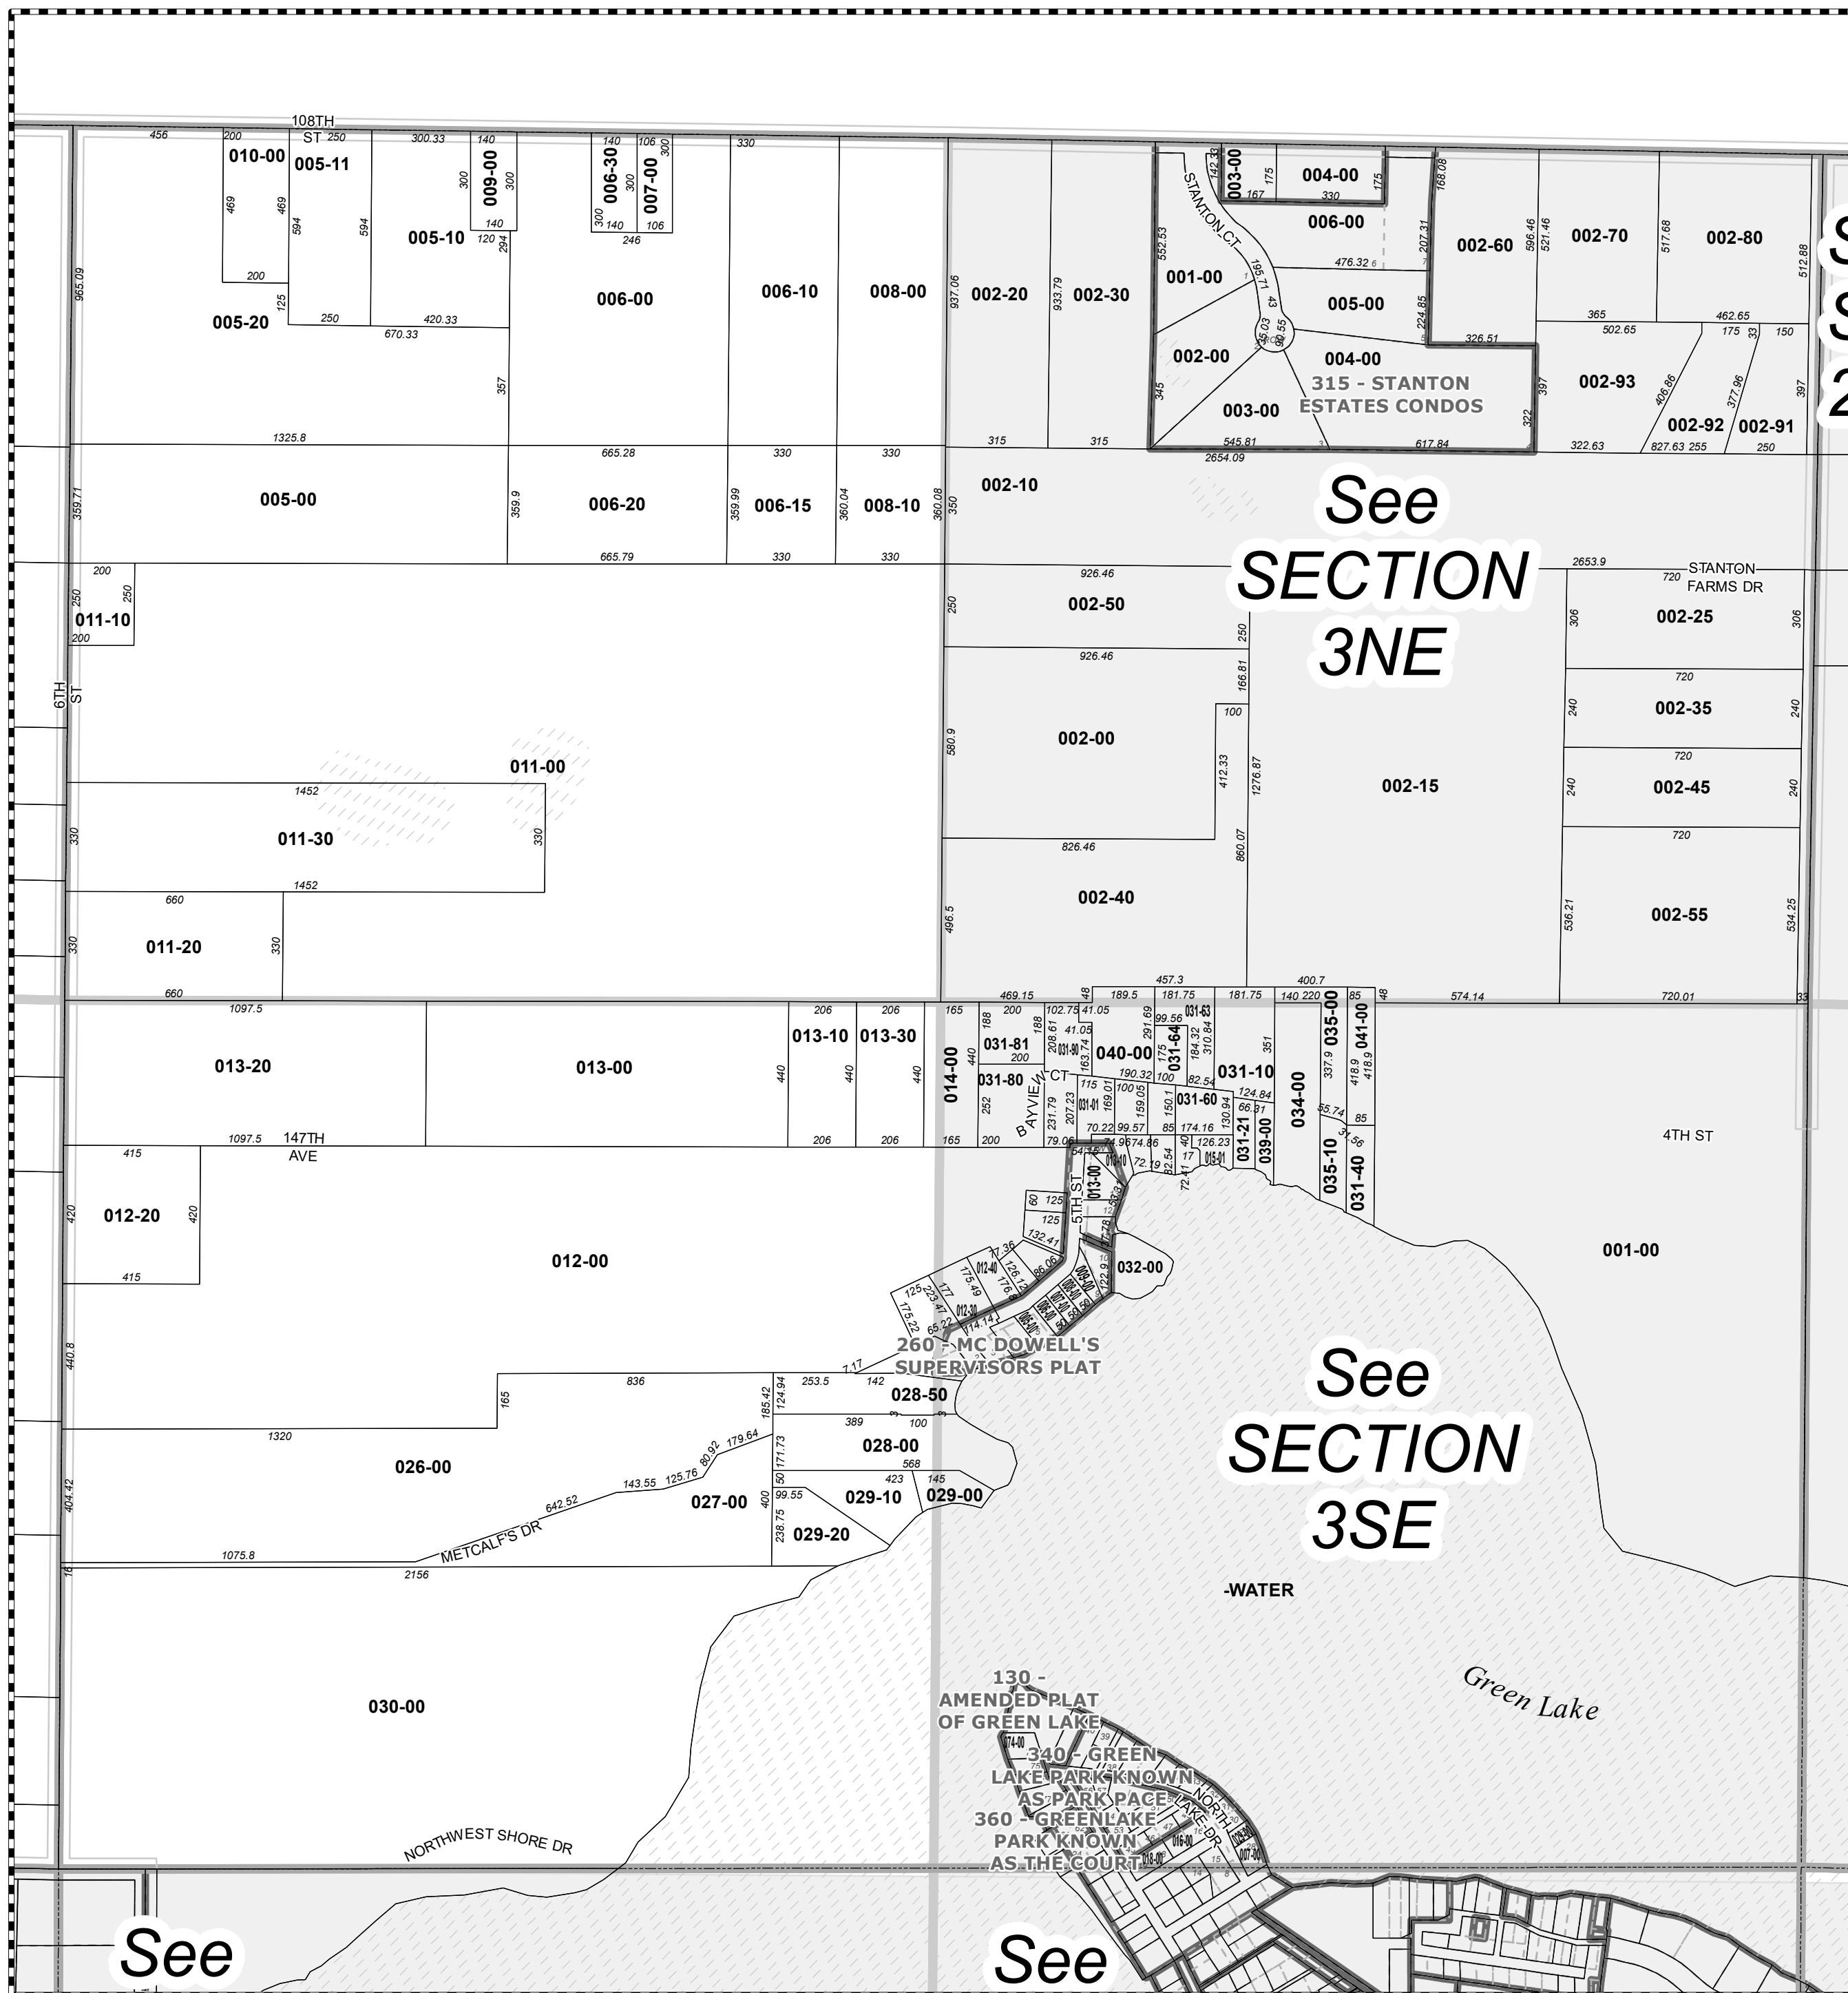

1 in = 400 ft

This map was compiled for tax administration purposes only. It does not represent a legal property survey.

Tax Year: 2019

Map Printed: 6/4/2019

Leighton Twp T4N R11W

Parcel Prefix: 03-13-003-

06	05	04	03	02	01
07	08	09	10	11	12
18	17	16	15	14	13
19	20	21	22	23	24
30	29	28	27	26	25
31	32	33	34	35	36

SECTION 3

See
**SECTION
3NE**

See
**SECTION
3SE**

See

See