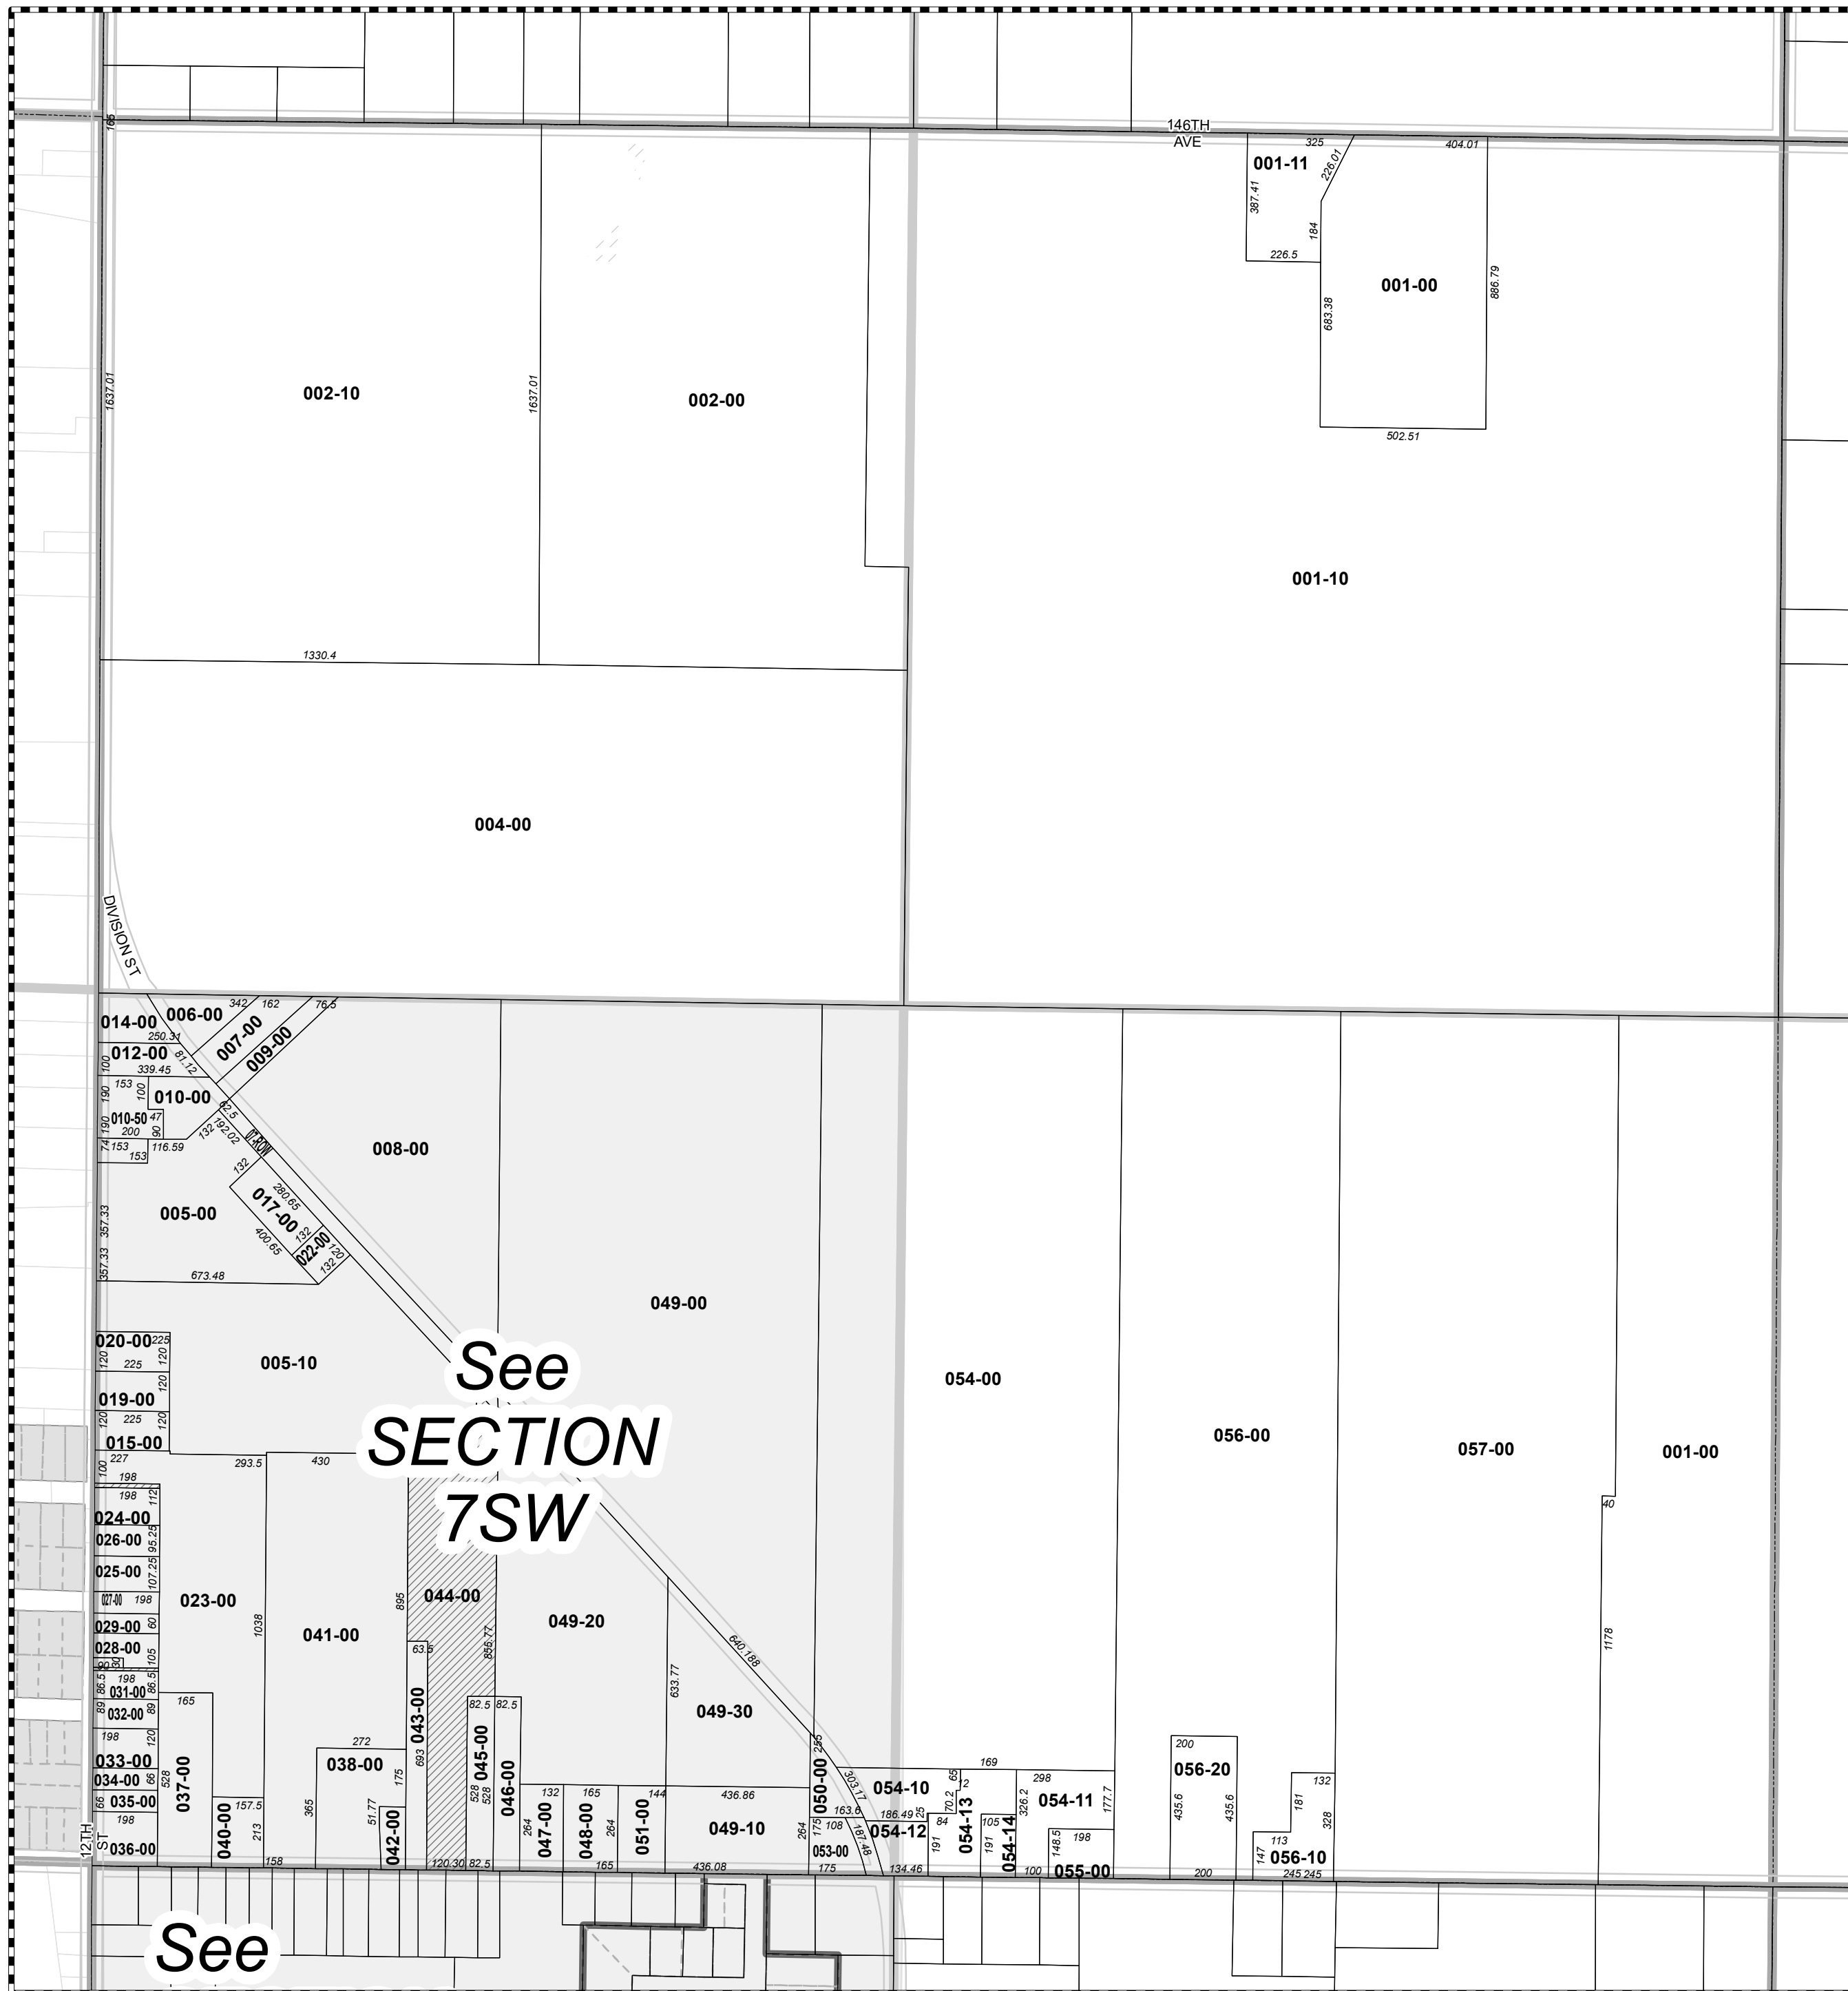

1 in = 400 ft

This map was compiled for tax administration purposes only. It does not represent a legal property survey.

Tax Year: 2019

Map Printed: 6/4/2019

Leighton Twp T4N R11W

Parcel Prefix: 03-13-007-

06	05	04	03	02	01
07	08	09	10	11	12
18	17	16	15	14	13
19	20	21	22	23	24
30	29	28	27	26	25
31	32	33	34	35	36

SECTION 7

See
**SECTION
7SW**

See