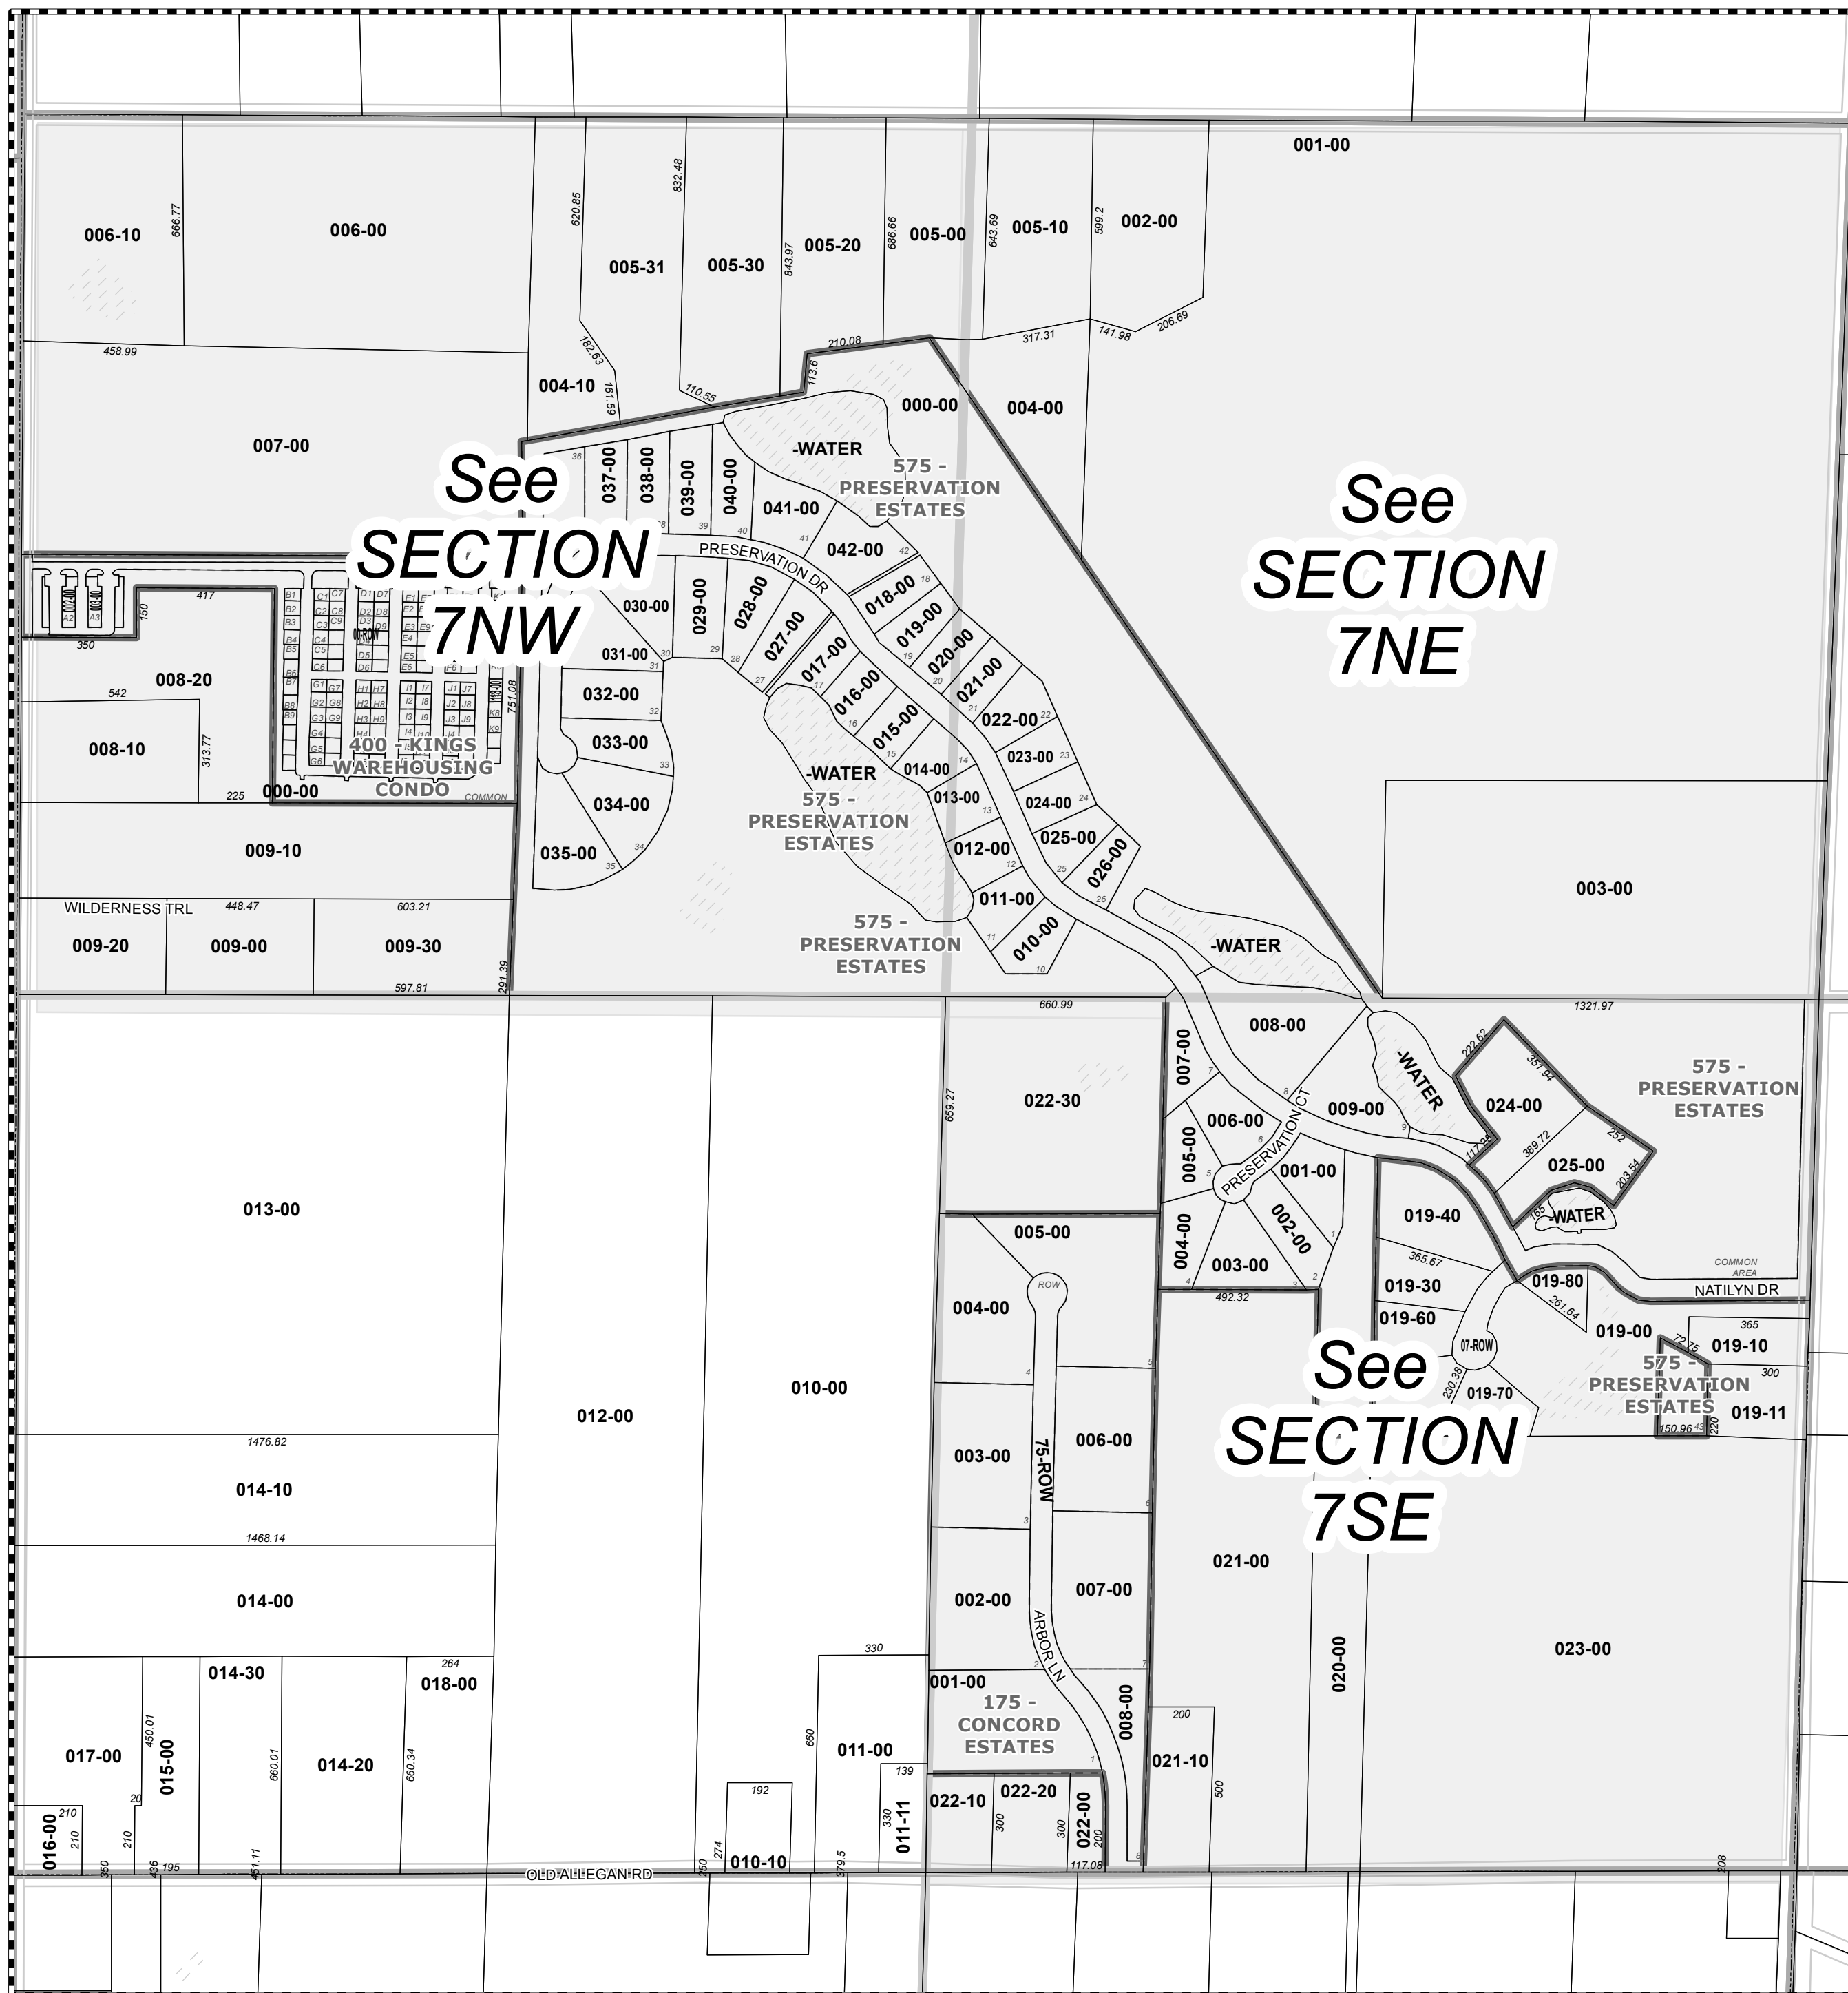

1 in = 400 ft

This map was compiled for tax administration purposes only. It does not represent a legal property survey.

Tax Year: 2018

Map Printed: 5/25/2018

Manlius Twp
T3N R15W

Parcel Prefix: 03-14-007-

06	05	04	03	02	01
07	08	09	10	11	12
18	17	16	15	14	13
19	20	21	22	23	24
30	29	28	27	26	25
31	32	33	34	35	36

SECTION 7

See SECTION 7NW

See SECTION 7NE

See SECTION 7SE