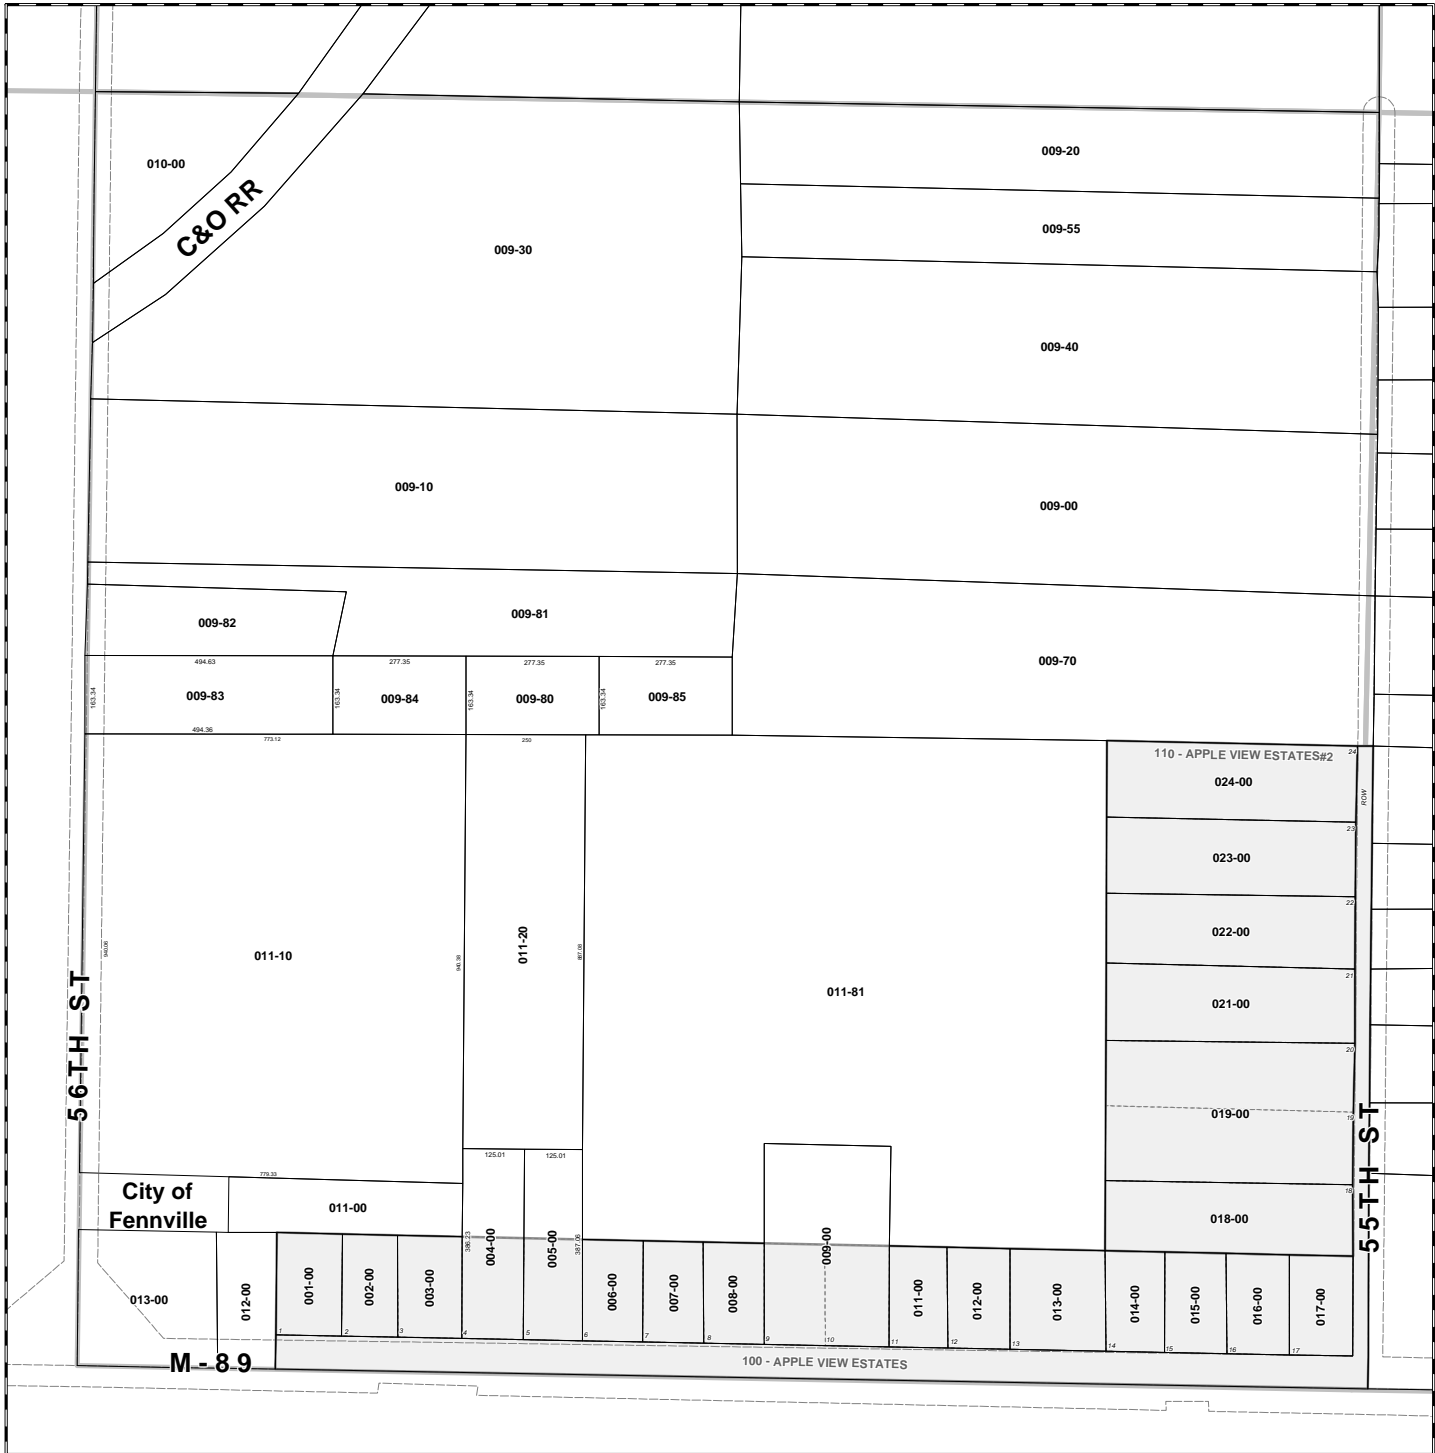

Scale: 1" = 400'

This map was compiled for tax administration purposes only. It does not represent a legal property survey.

Taxyear: 2009

Map Printed: 06/15/2009

Manlius Twp  
T3N R15W

Gap  
Overlap

Parcel Prefix: 03-14-033-

6	5	4	3	2	1
7	8	9	10	11	12
13	14	15	16	17	18
19	20	21	22	23	24
25	26	27	28	29	30
31	32	33	34	35	36

SECTION 33 SW

M - 8.9

100 - APPLE VIEW ESTATES

110 - APPLE VIEW ESTATES#2

City of Fennville

5-6-T-H-ST

5-5-T-H-ST