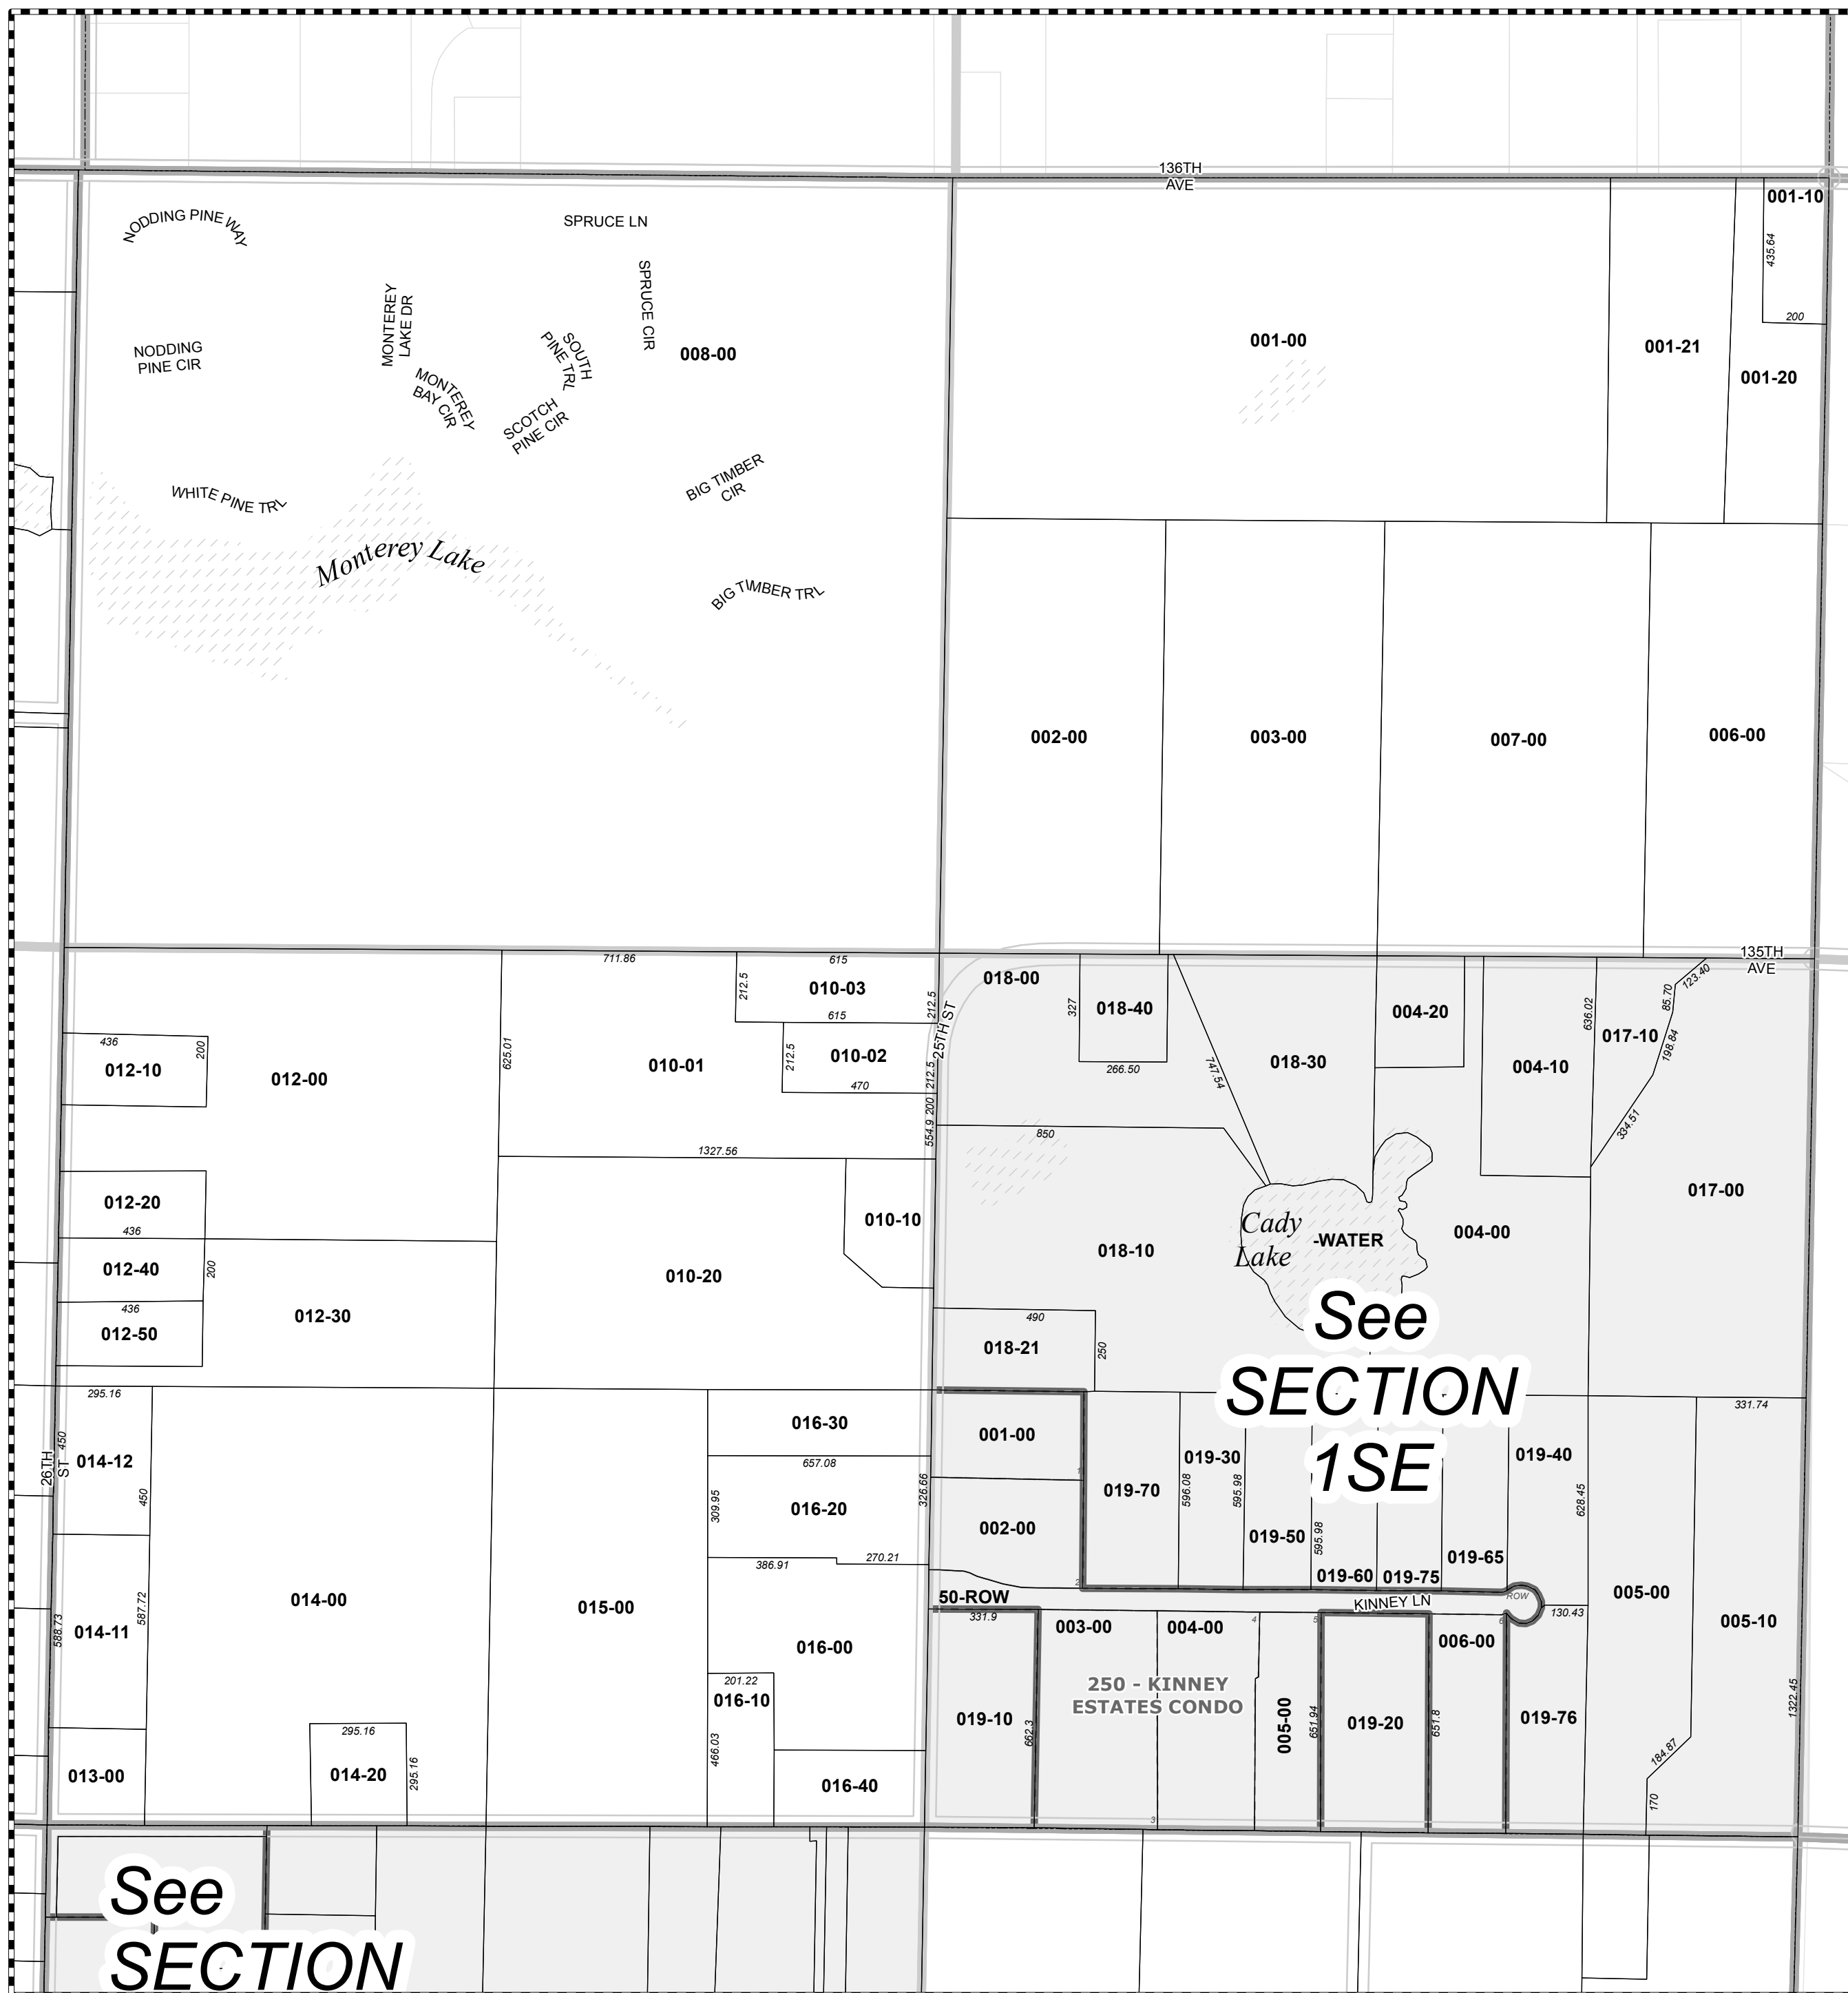

1 in = 400 ft

This map was compiled for tax administration purposes only. It does not represent a legal property survey.

Tax Year: 2018

Map Printed: 5/25/2018

Monterey Twp
T3N R13W

Parcel Prefix: 03-16-001-

06	05	04	03	02	01
07	08	09	10	11	12
18	17	16	15	14	13
19	20	21	22	23	24
30	29	28	27	26	25
31	32	33	34	35	36

SECTION 1

See
SECTION