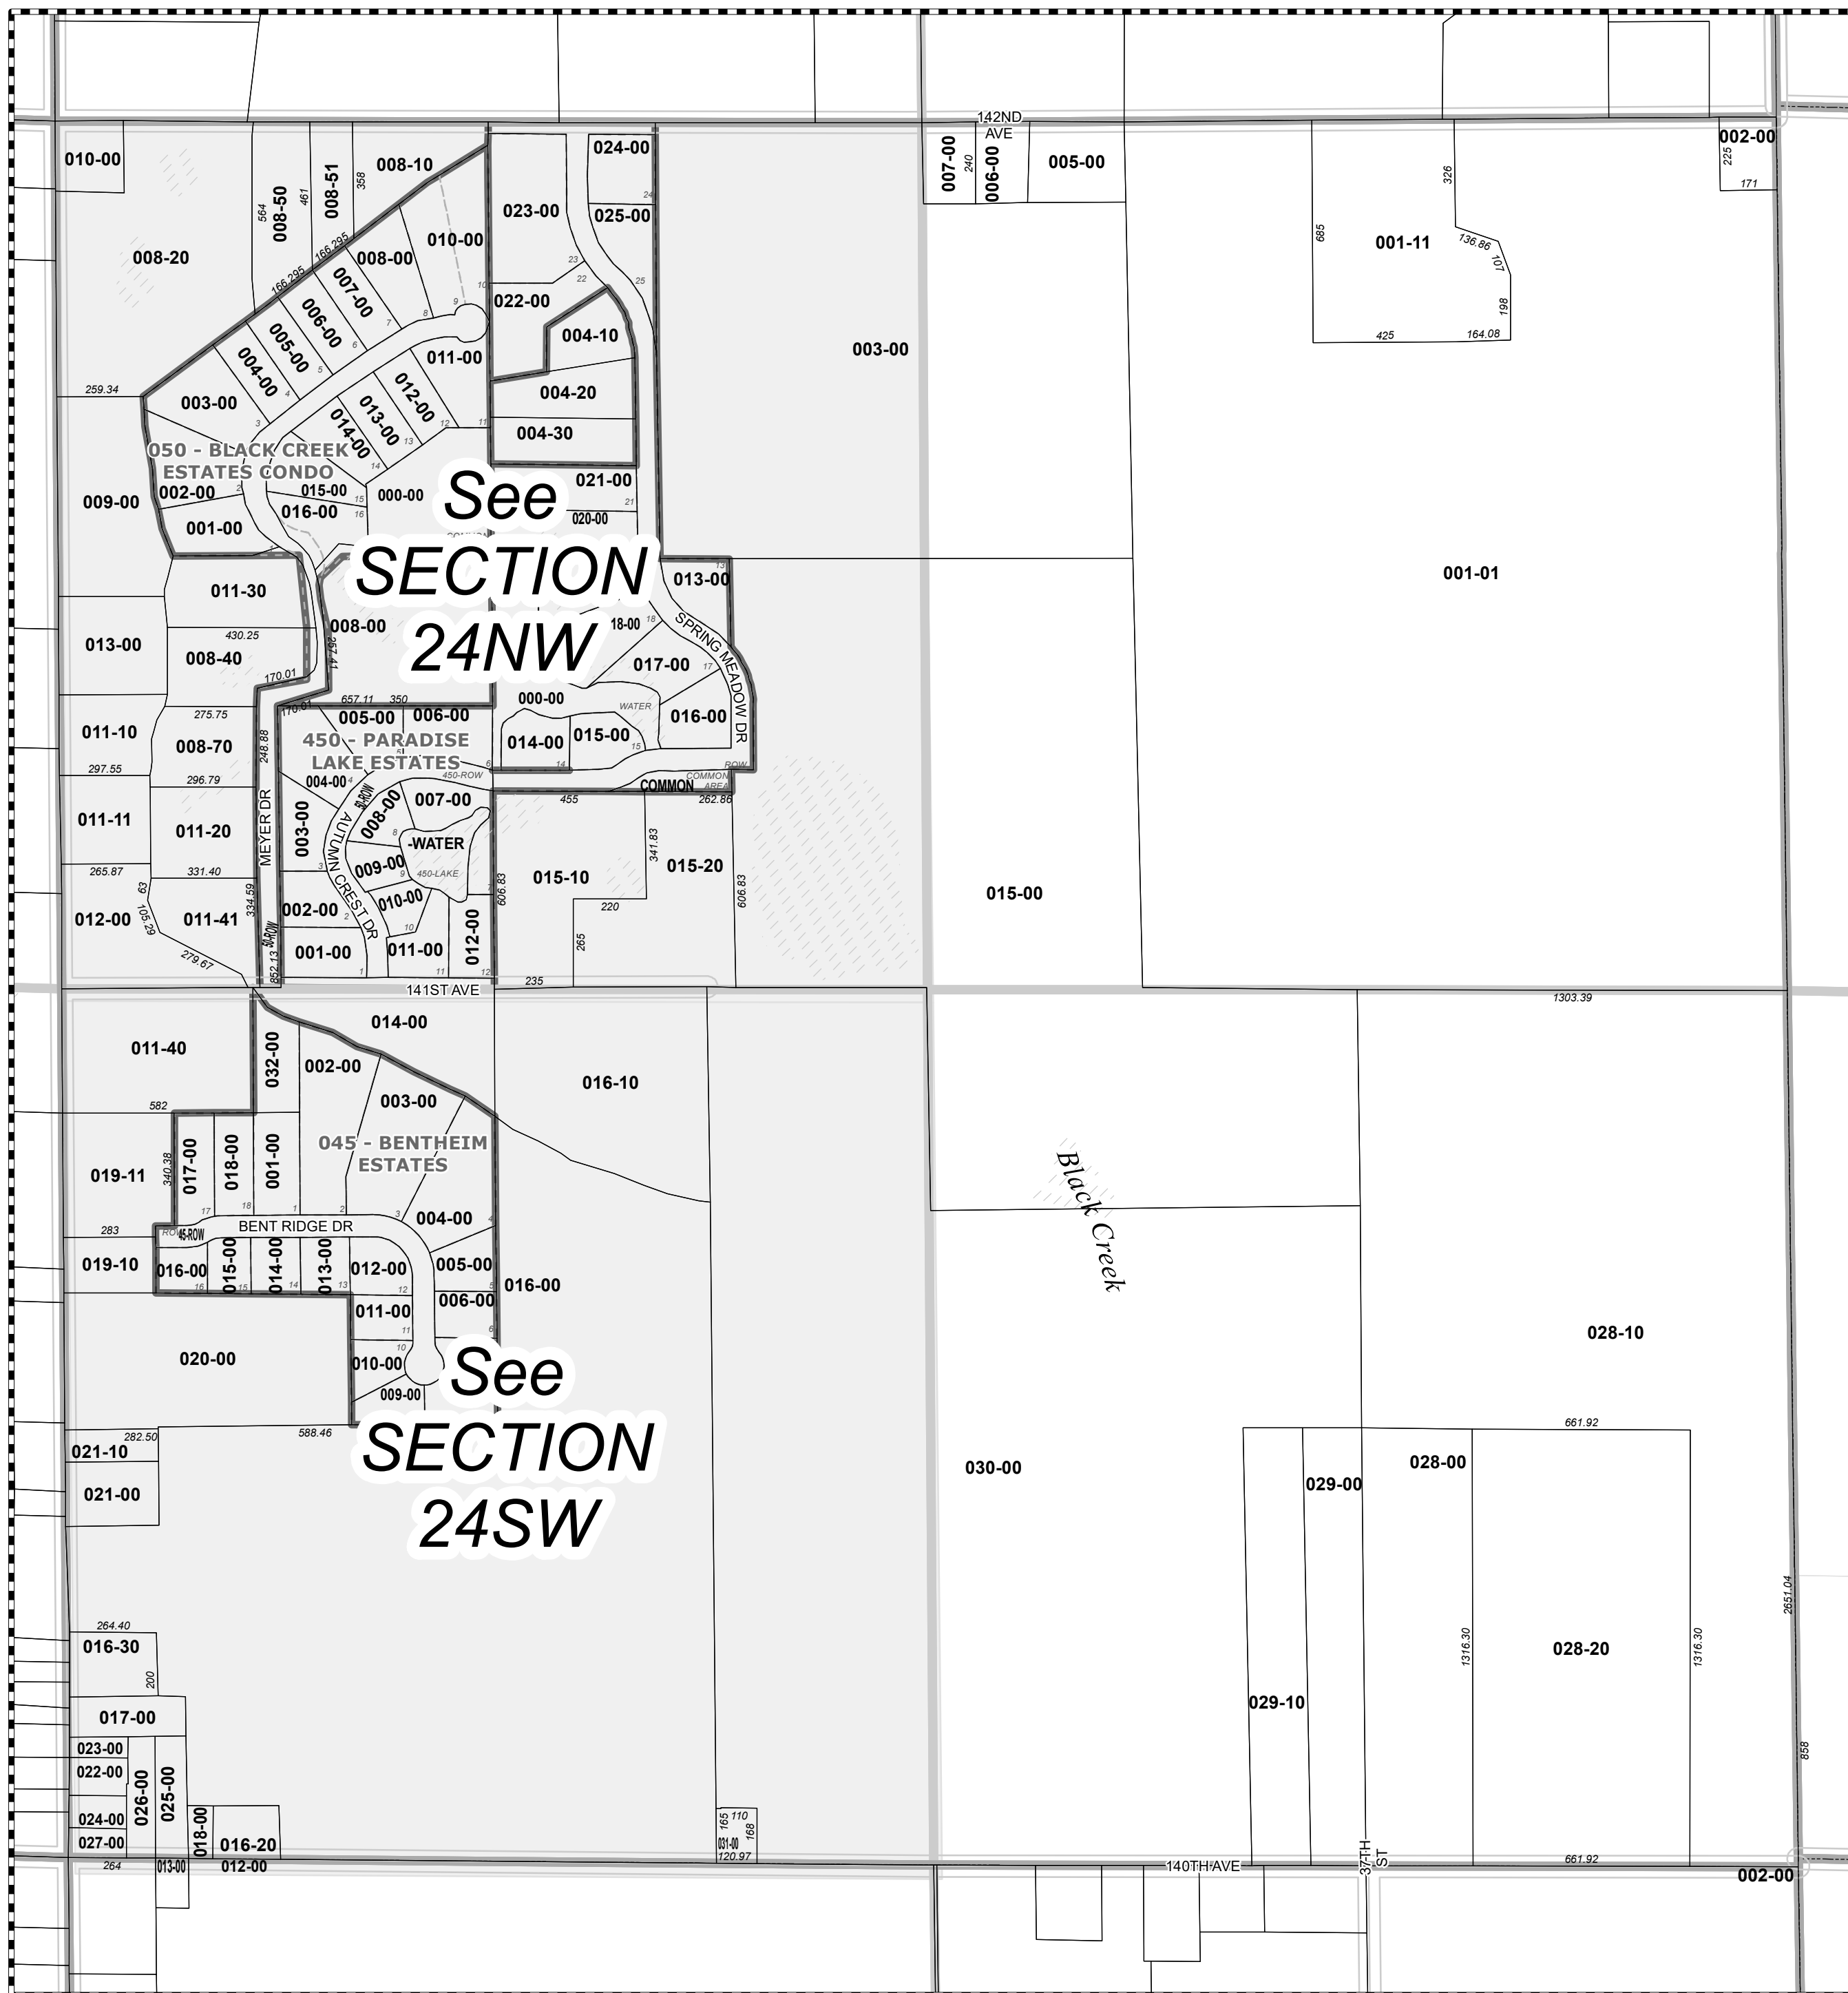

1 in = 400 ft

This map was compiled for tax administration purposes only. It does not represent a legal property survey.

Tax Year: 2019

Map Printed: 6/4/2019

Overisel Twp
T4N R14W

Parcel Prefix: 03-18-024-

06	05	04	03	02	01
07	08	09	10	11	12
18	17	16	15	14	13
19	20	21	22	23	24
30	29	28	27	26	25
31	32	33	34	35	36

SECTION 24

See SECTION 24NW

See SECTION 24SW