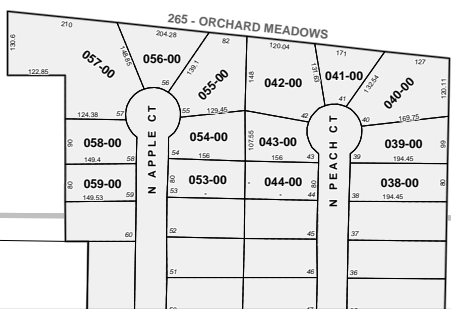

Scale: 1" = 400'

This map was compiled for tax administration purposes only. It does not represent a legal property survey.

Taxyear:
2009

Map Printed:
06/15/2009

Plainwell City

Gun Plain Township

Gun Plain Township

Gap
Overlap

Parcel Prefix:
03-55-020-

SECTION
20 NW