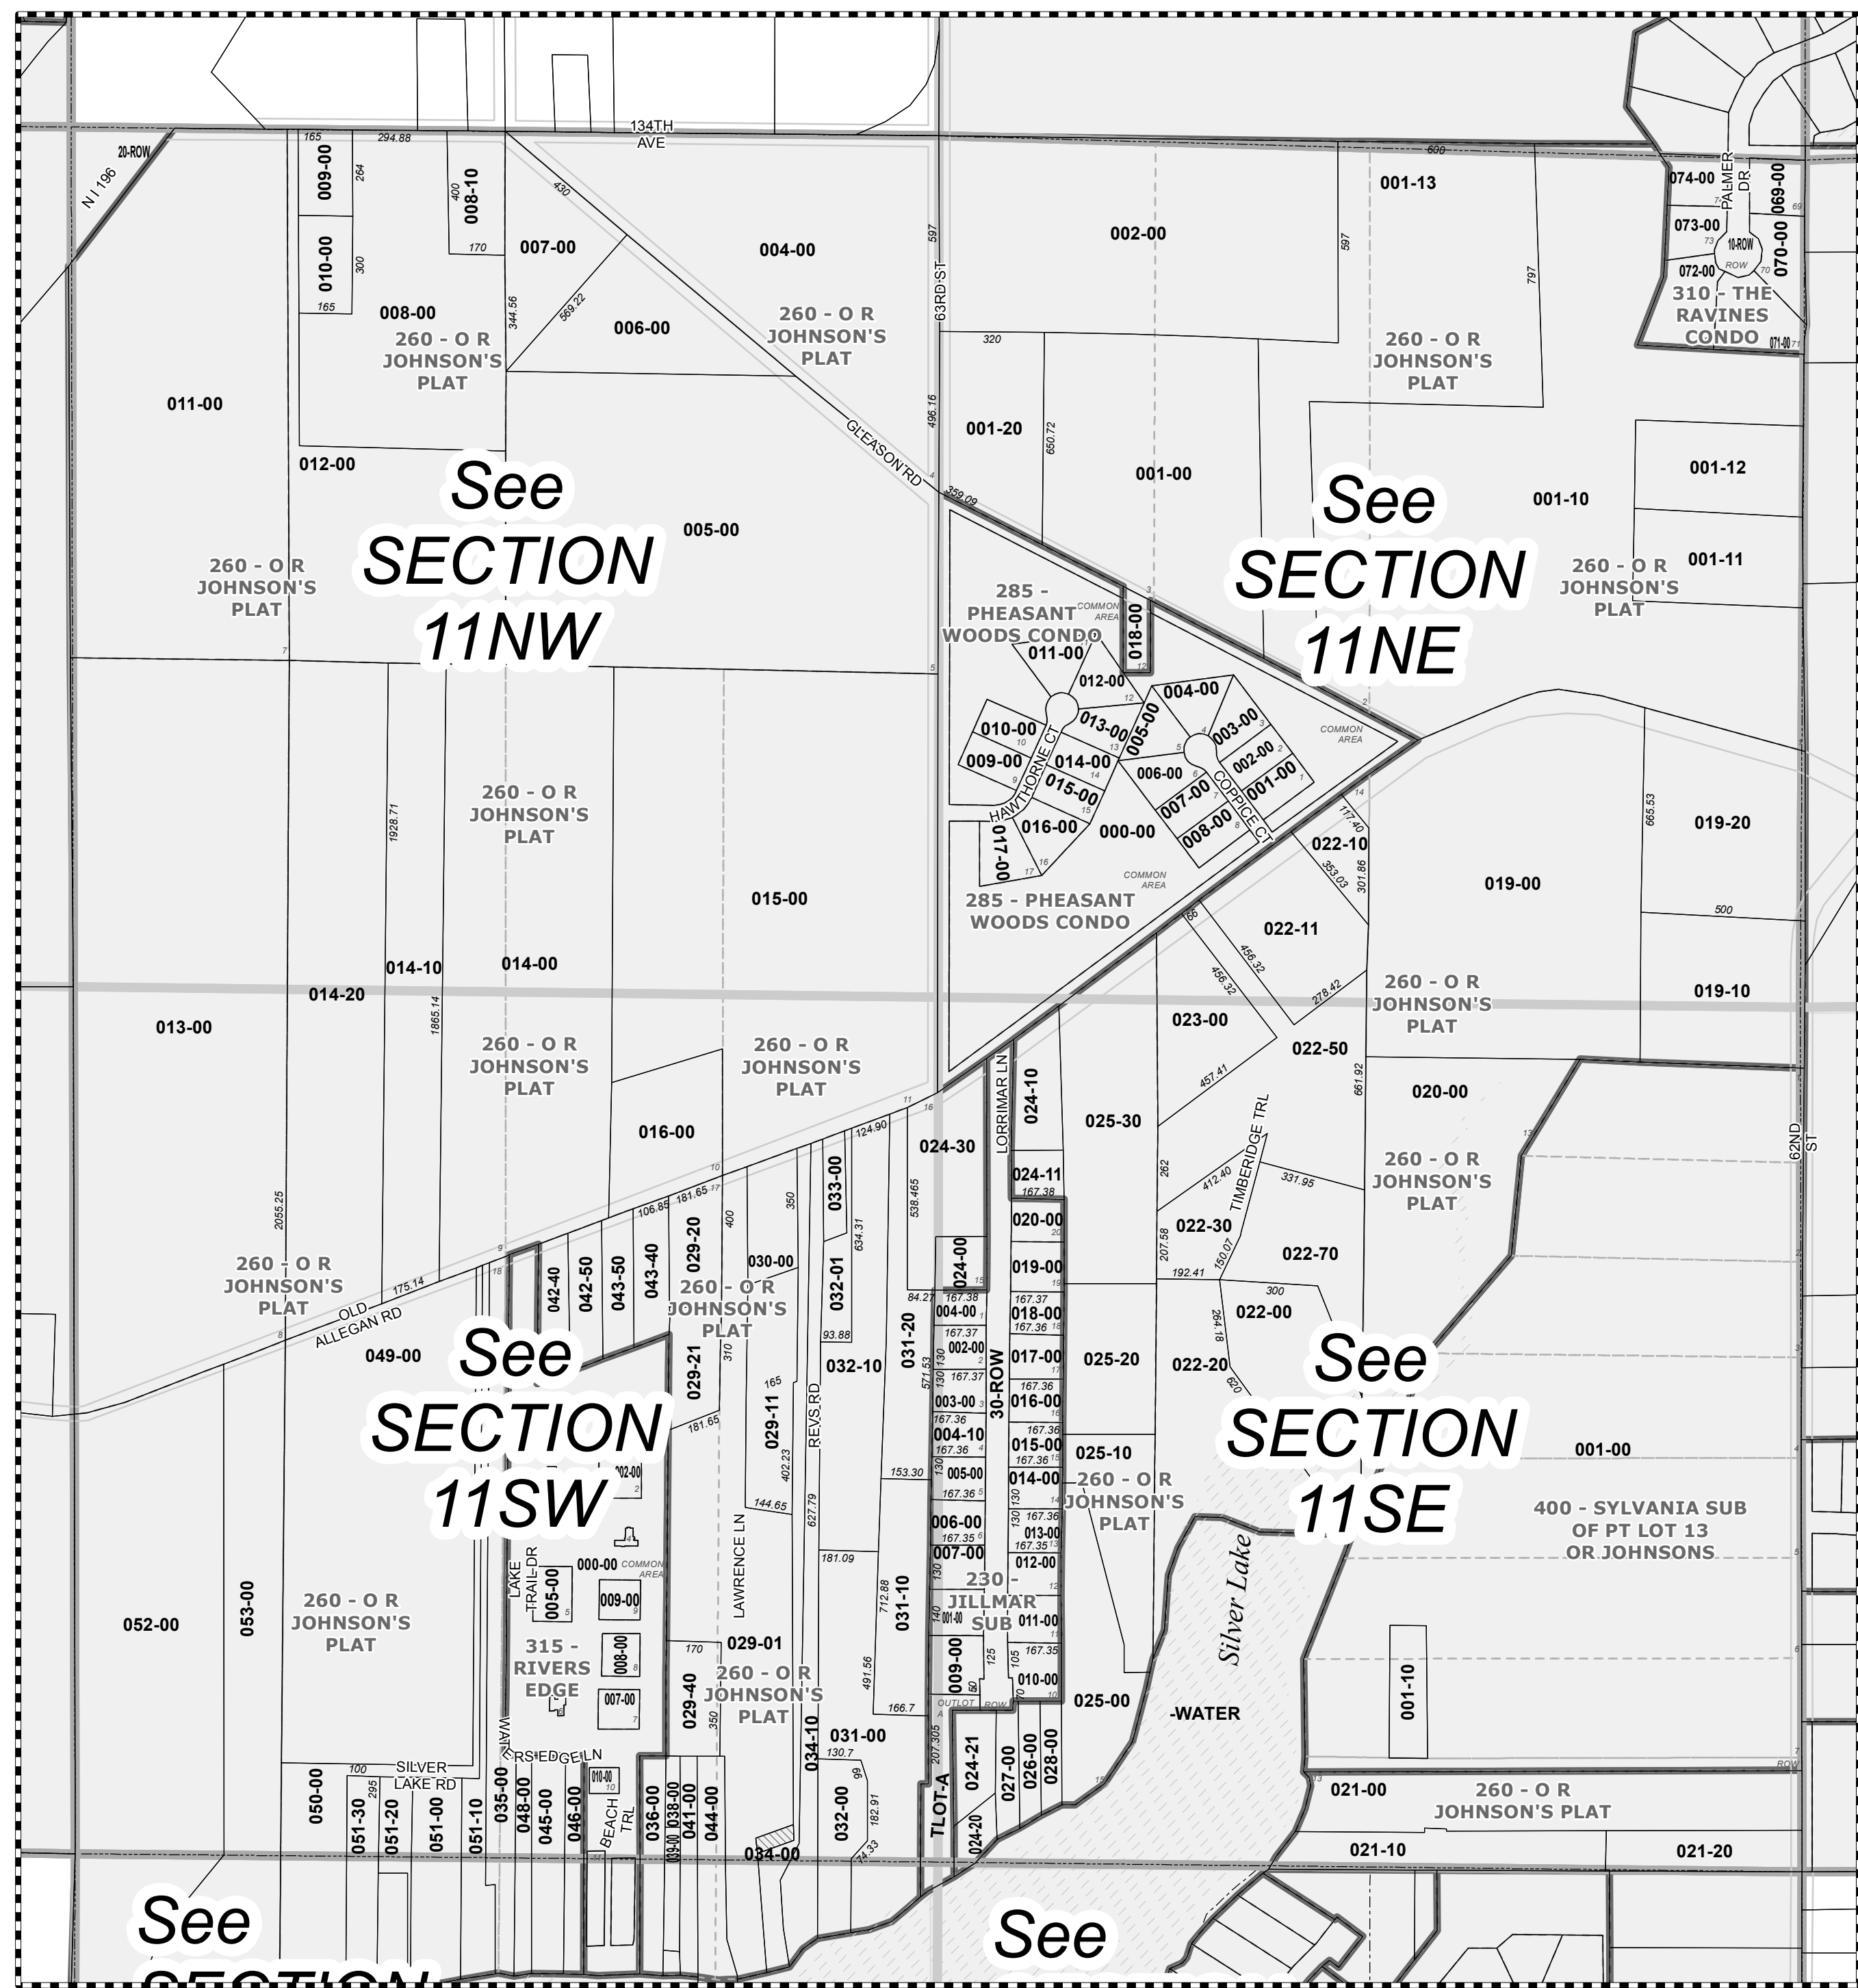

1 in = 400 ft

This map was compiled for tax administration purposes only. It does not represent a legal property survey.

Tax Year: 2018

Map Printed: 5/25/2018

Saugatuck Twp T3N R16W

Parcel Prefix: 03-20-011-

05	04	03	02	01	06
08	09	10	11	12	07
17	16	15	14	13	18
20	21	22	23	24	19
29	28	27	26	25	30
32	33	34	35	36	31

SECTION 11

See SECTION 11SW

See SECTION 11SE

See SECTION 11NW

See SECTION 11NE