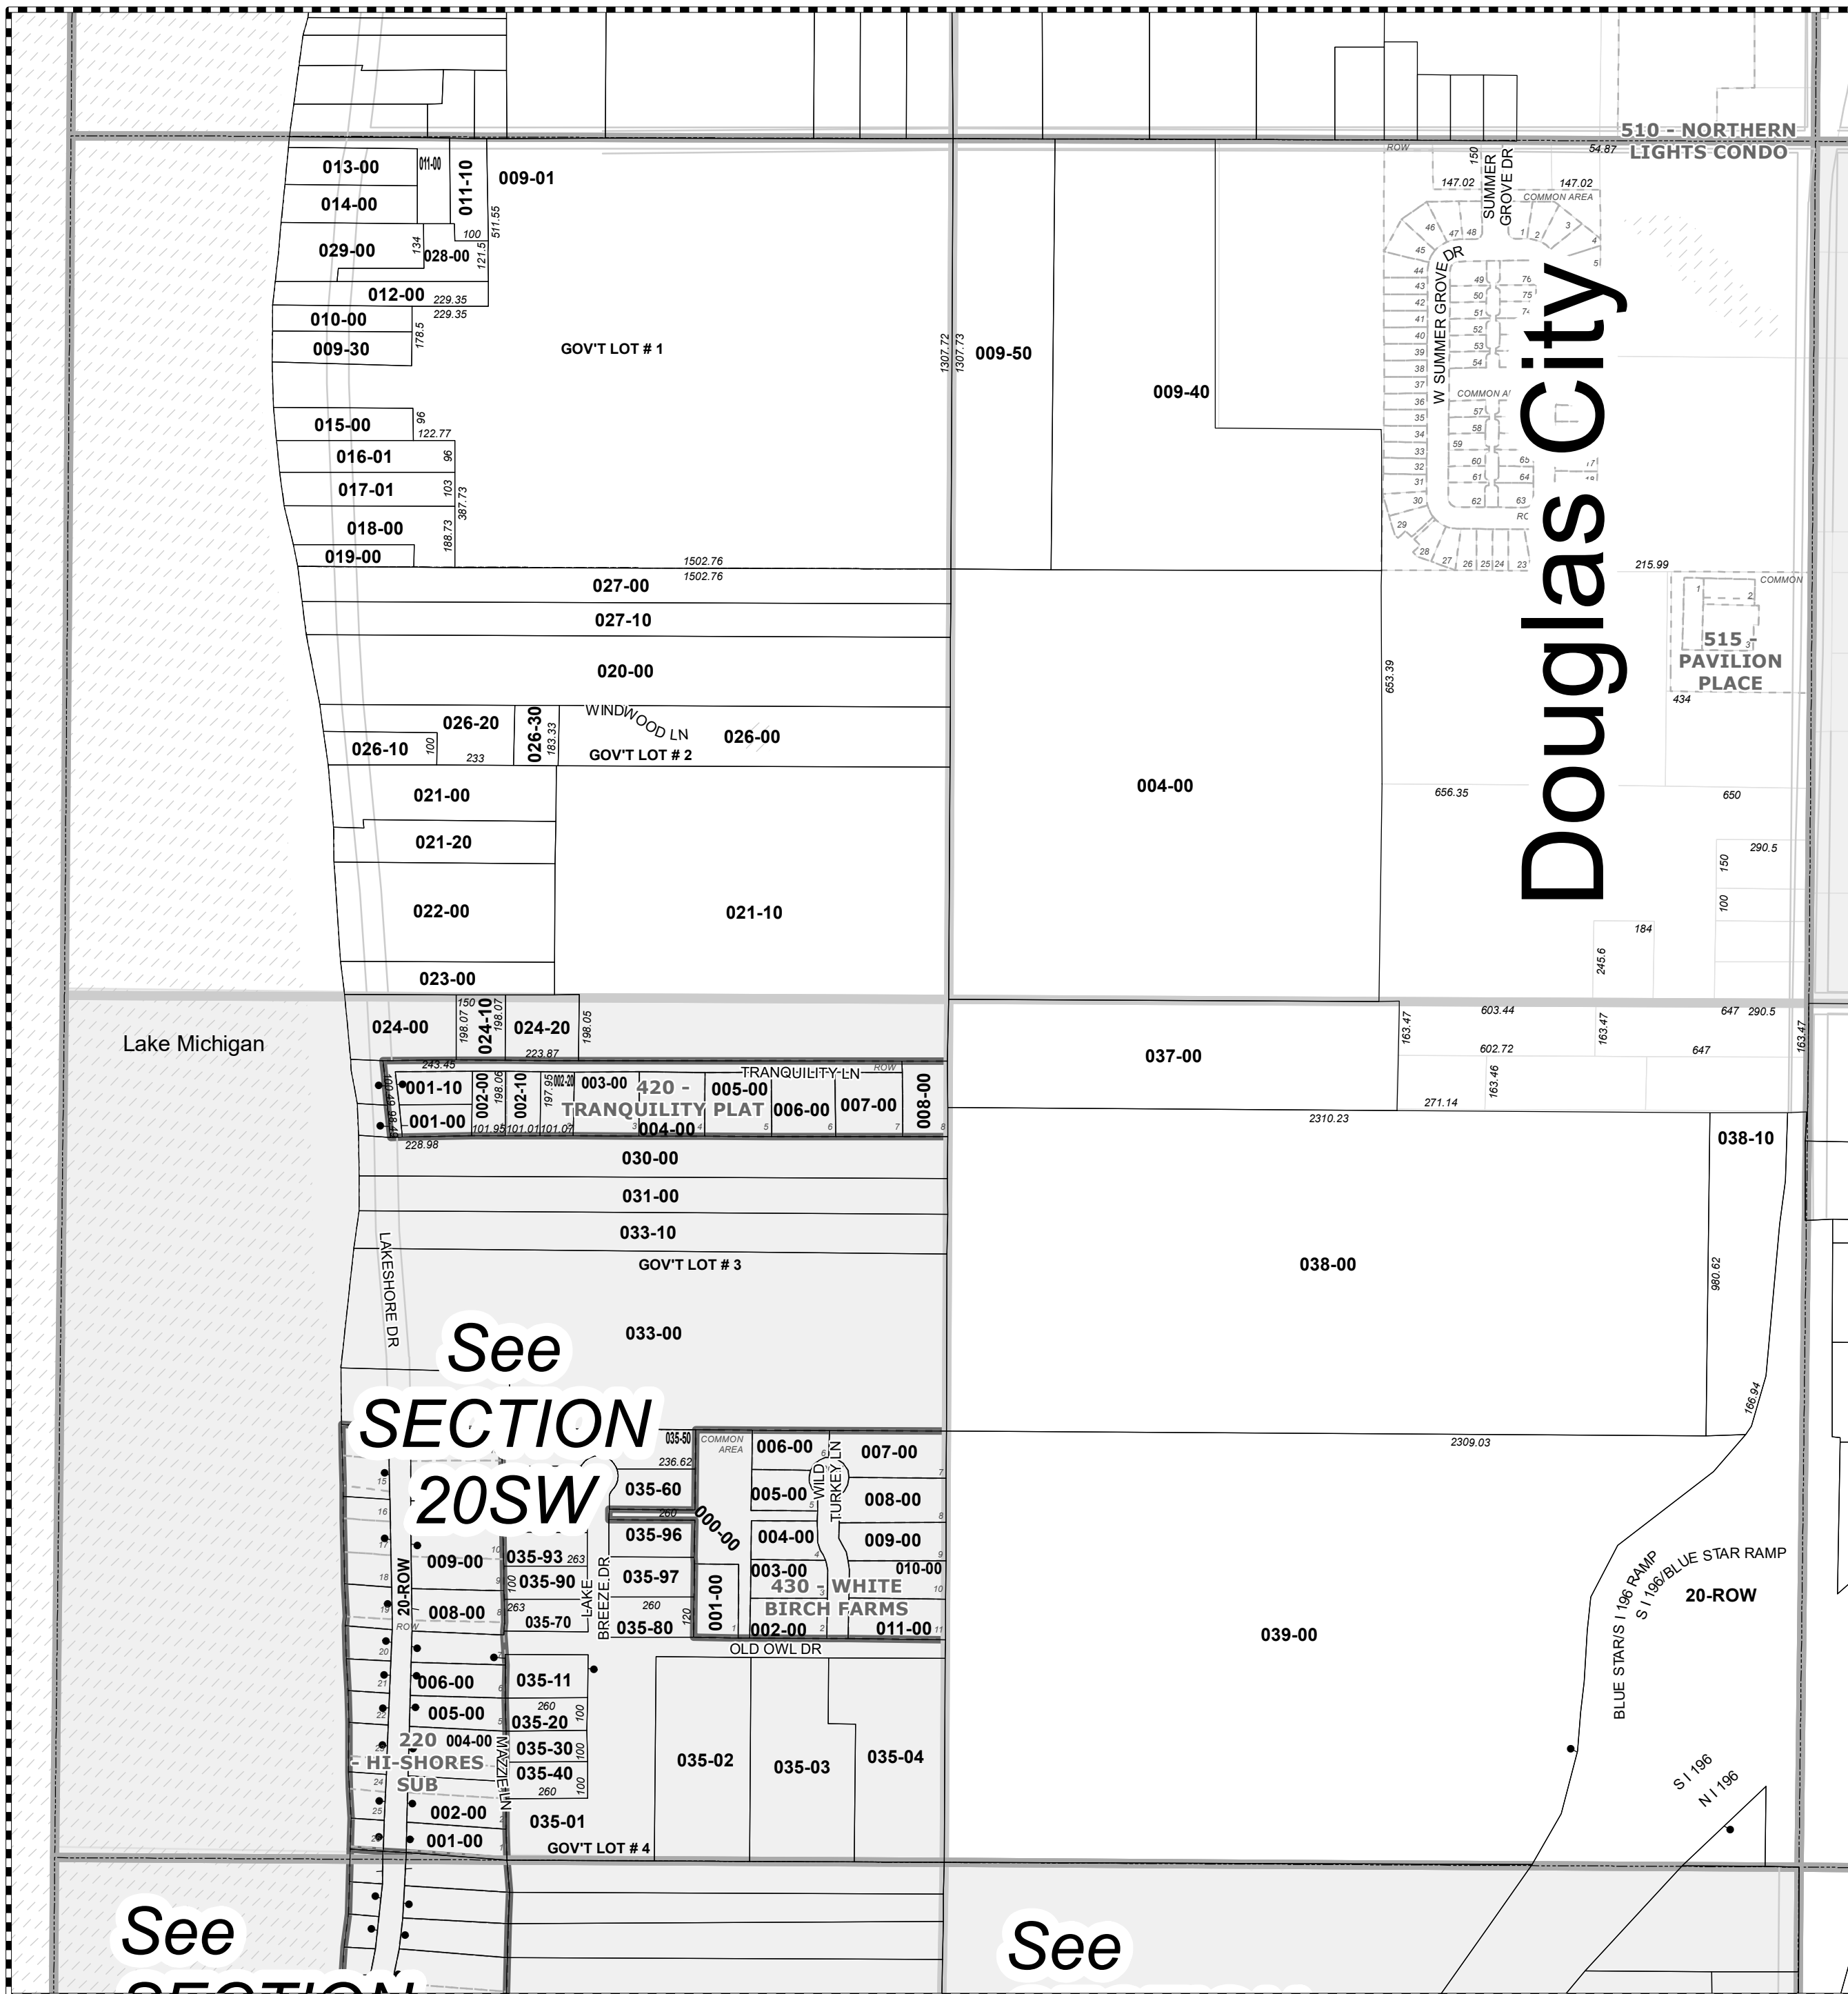

1 in = 400 ft

This map was compiled for tax administration purposes only. It does not represent a legal property survey.

Tax Year: 2019

Map Printed: 6/4/2019

Saugatuck Twp  
T3N R16W

Parcel Prefix: 03-20-020-

05	04	03	02	01	06
08	09	10	11	12	07
17	16	15	14	13	18
20	21	22	23	24	19
29	28	27	26	25	30
32	33	34	35	36	31

SECTION 20

See SECTION 20SW

See SECTION 20SE

See SECTION 20NE