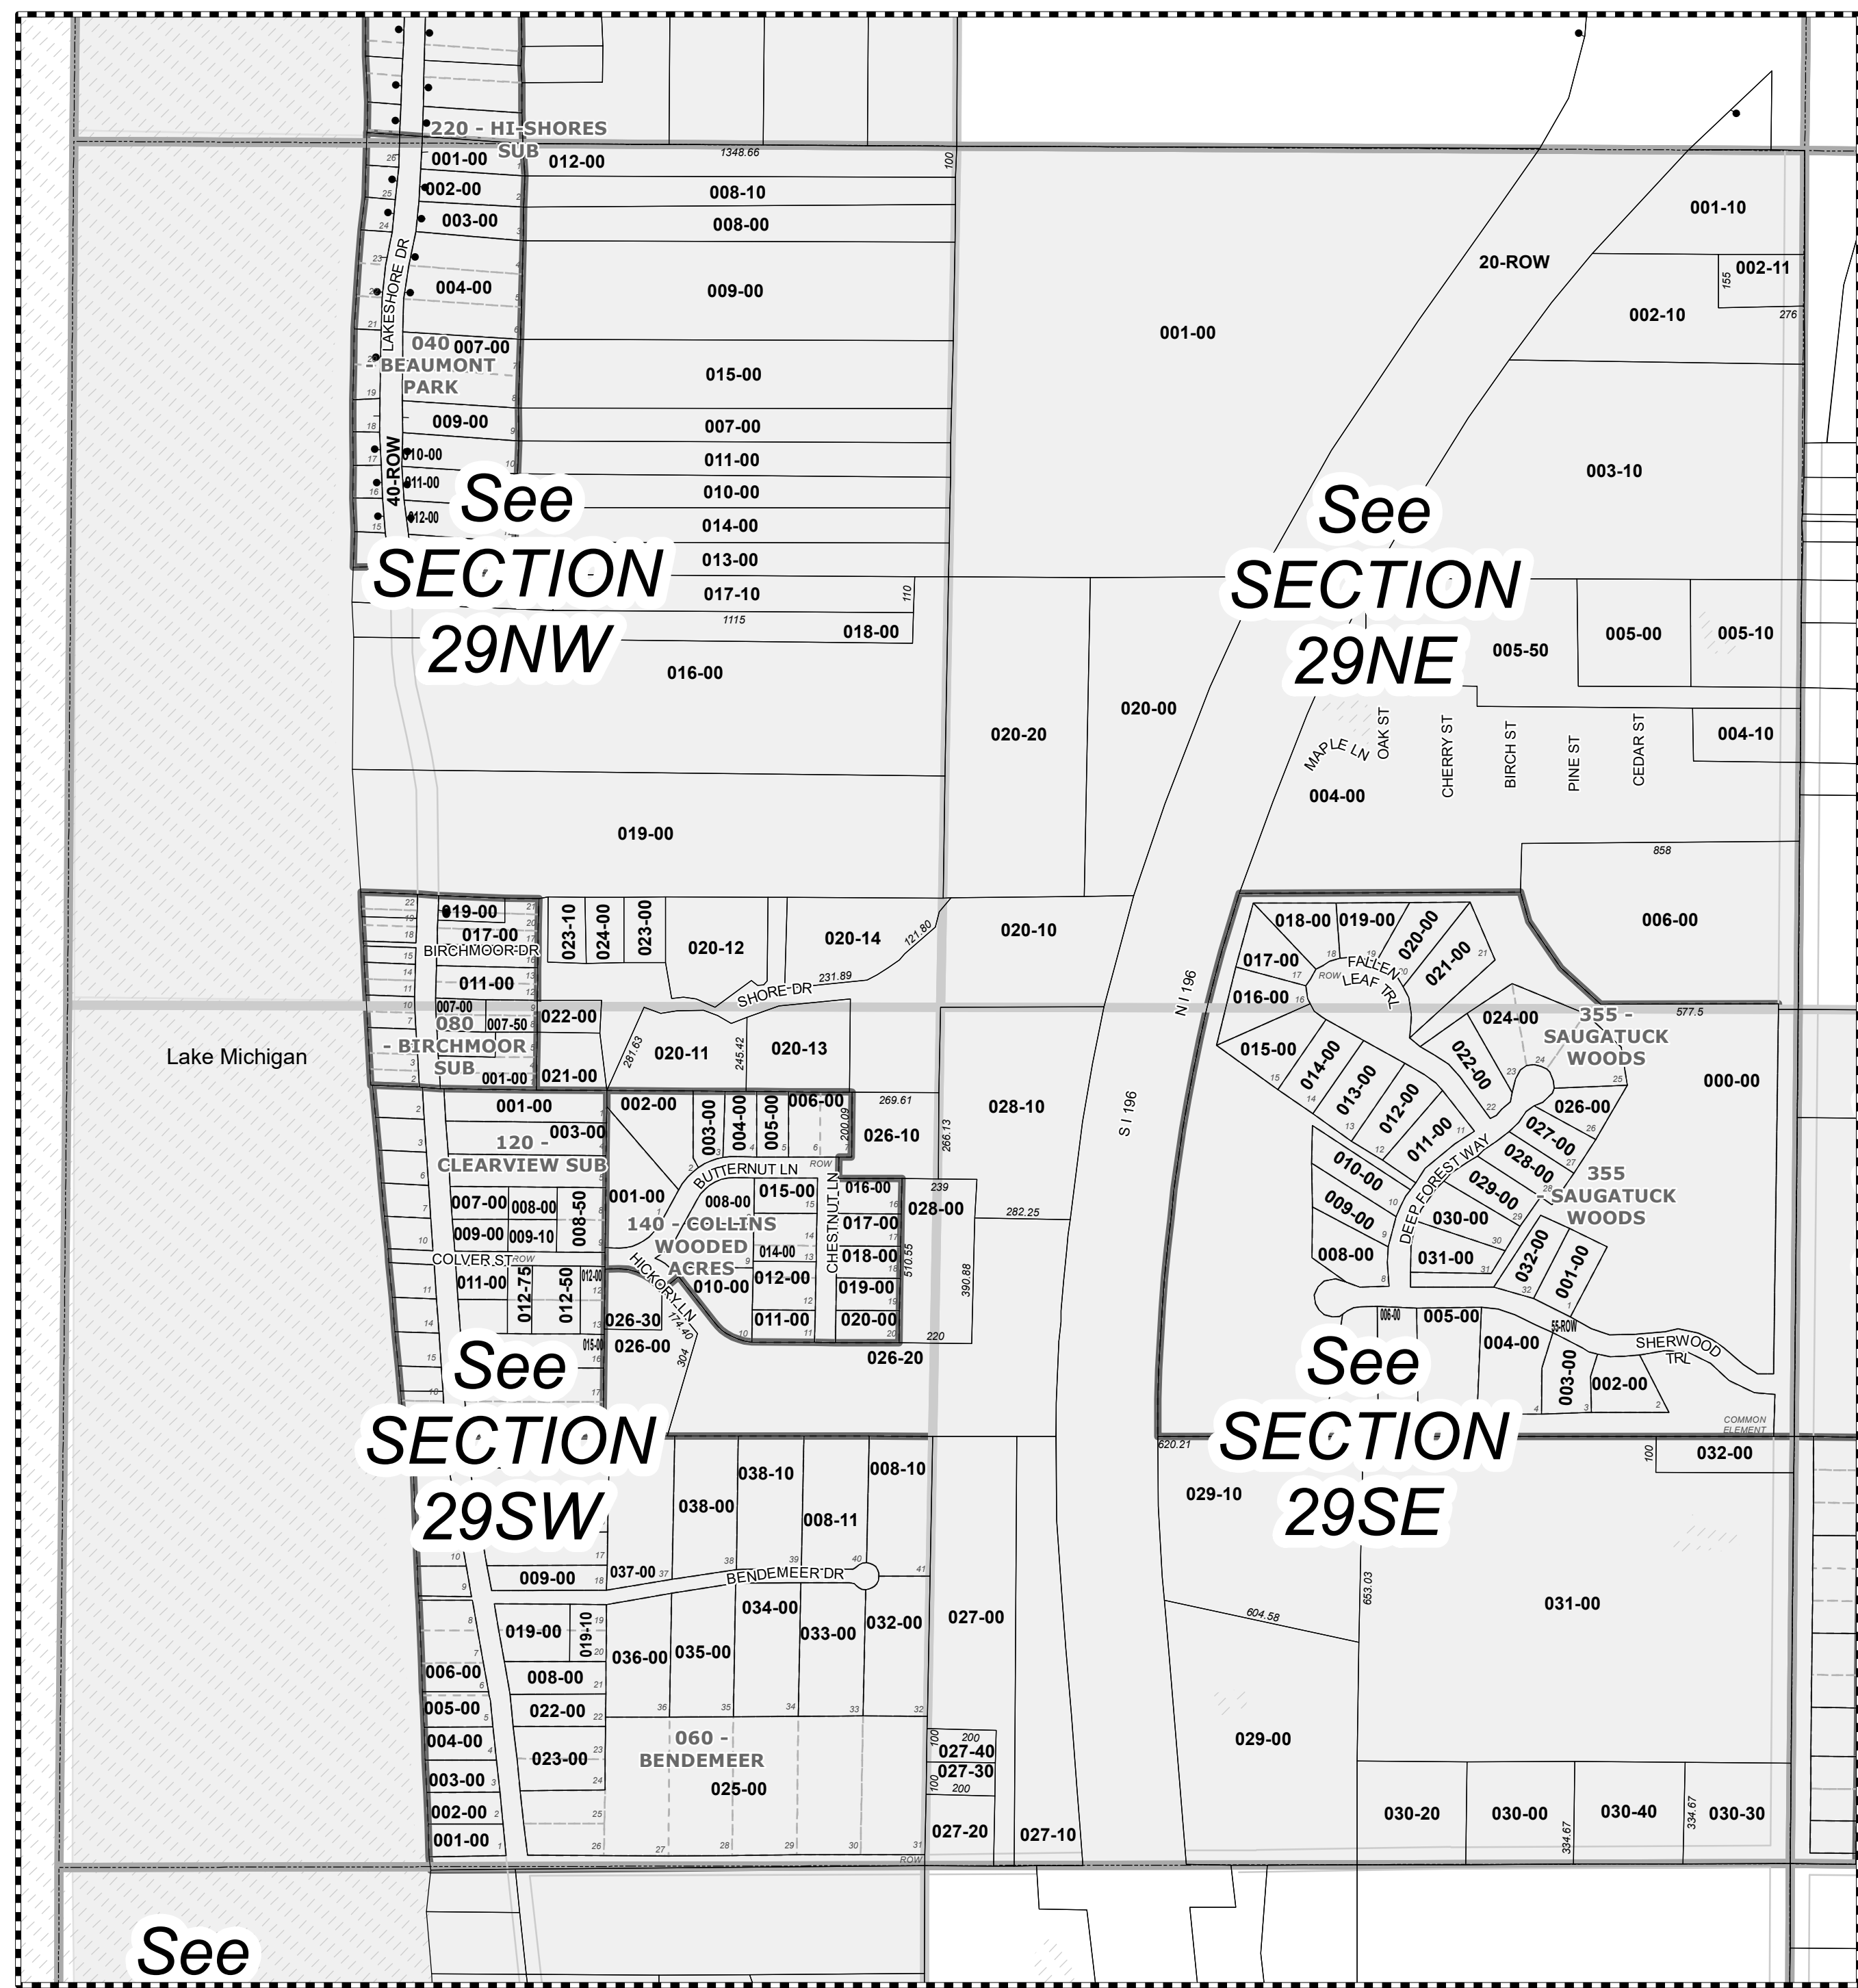

1 in = 400 ft

This map was compiled for tax administration purposes only. It does not represent a legal property survey.

Tax Year: 2019

Map Printed: 6/4/2019

Saugatuck Twp T3N R16W

Parcel Prefix: 03-20-029-

05	04	03	02	01	06
08	09	10	11	12	07
17	16	15	14	13	18
20	21	22	23	24	19
29	28	27	26	25	30
32	33	34	35	36	31

SECTION 29

See SECTION 29NW

See SECTION 29NE

See SECTION 29SW

See SECTION 29SE

See