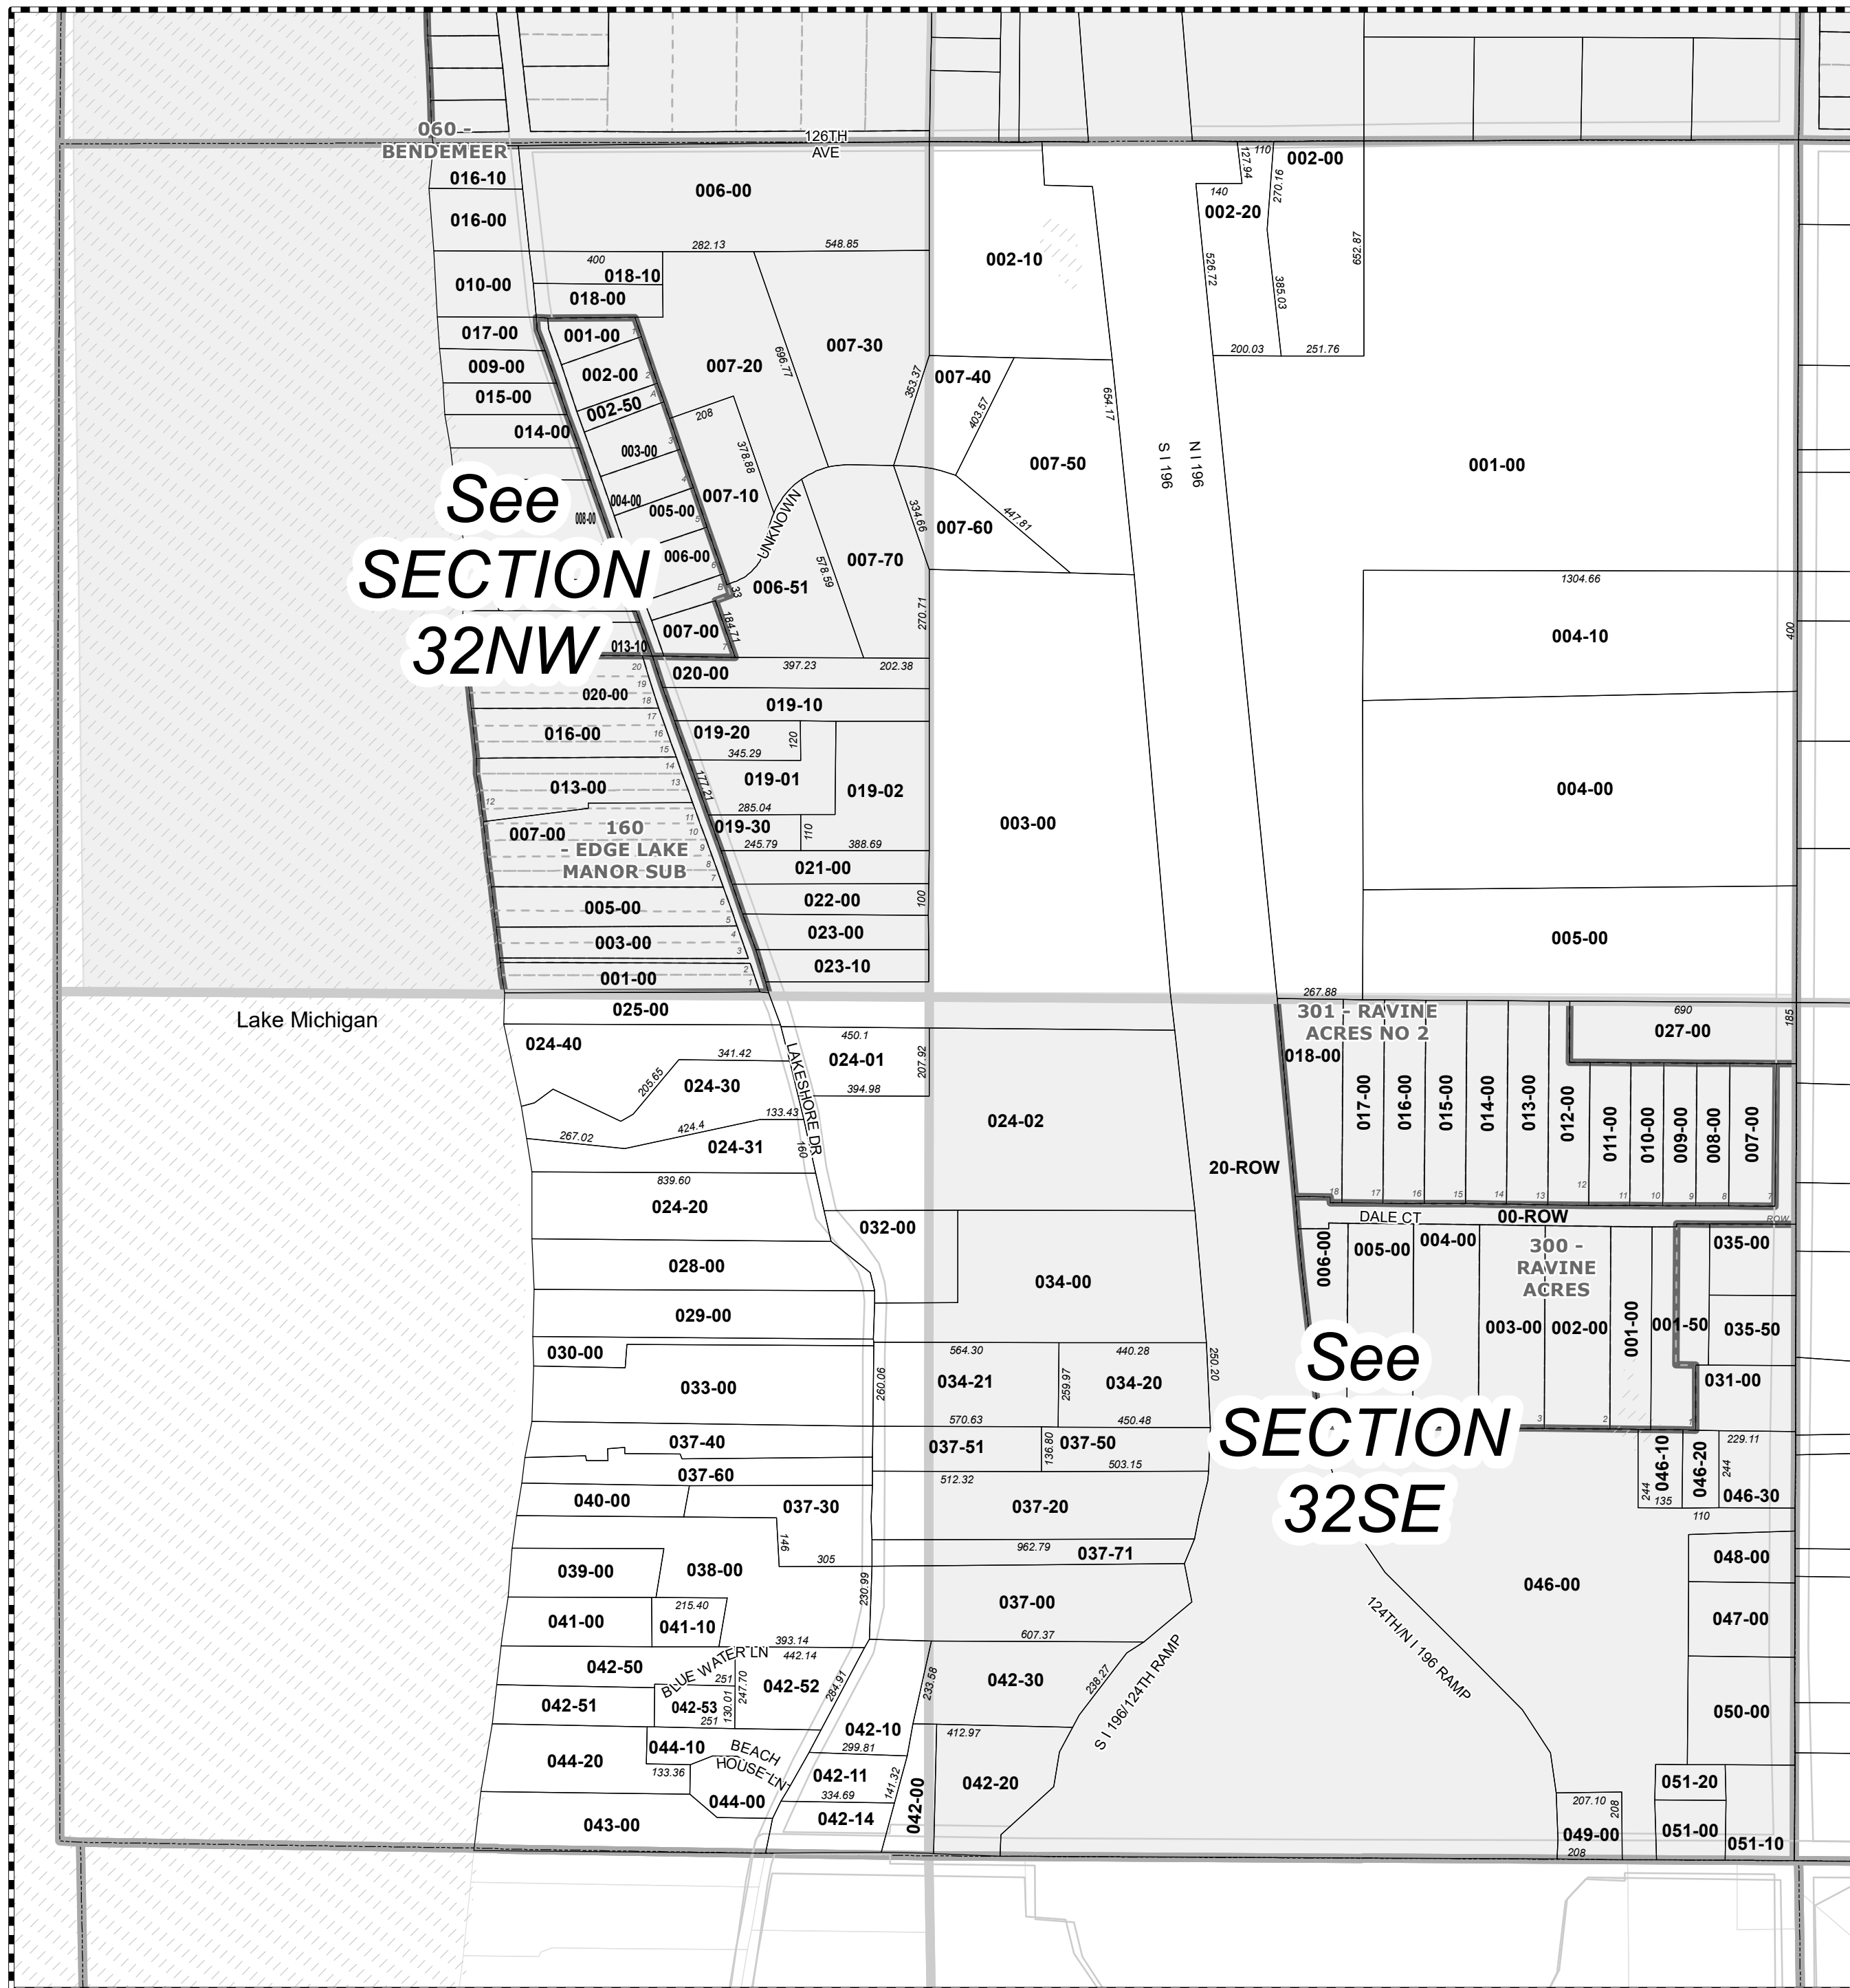

1 in = 400 ft

This map was compiled for tax administration purposes only. It does not represent a legal property survey.

Tax Year: 2019

Map Printed: 6/4/2019

Saugatuck Twp T3N R16W

Parcel Prefix: 03-20-032-

05	04	03	02	01	06
08	09	10	11	12	07
17	16	15	14	13	18
20	21	22	23	24	19
29	28	27	26	25	30
32	33	34	35	36	31

SECTION 32

See SECTION 32NW

See SECTION 32SE