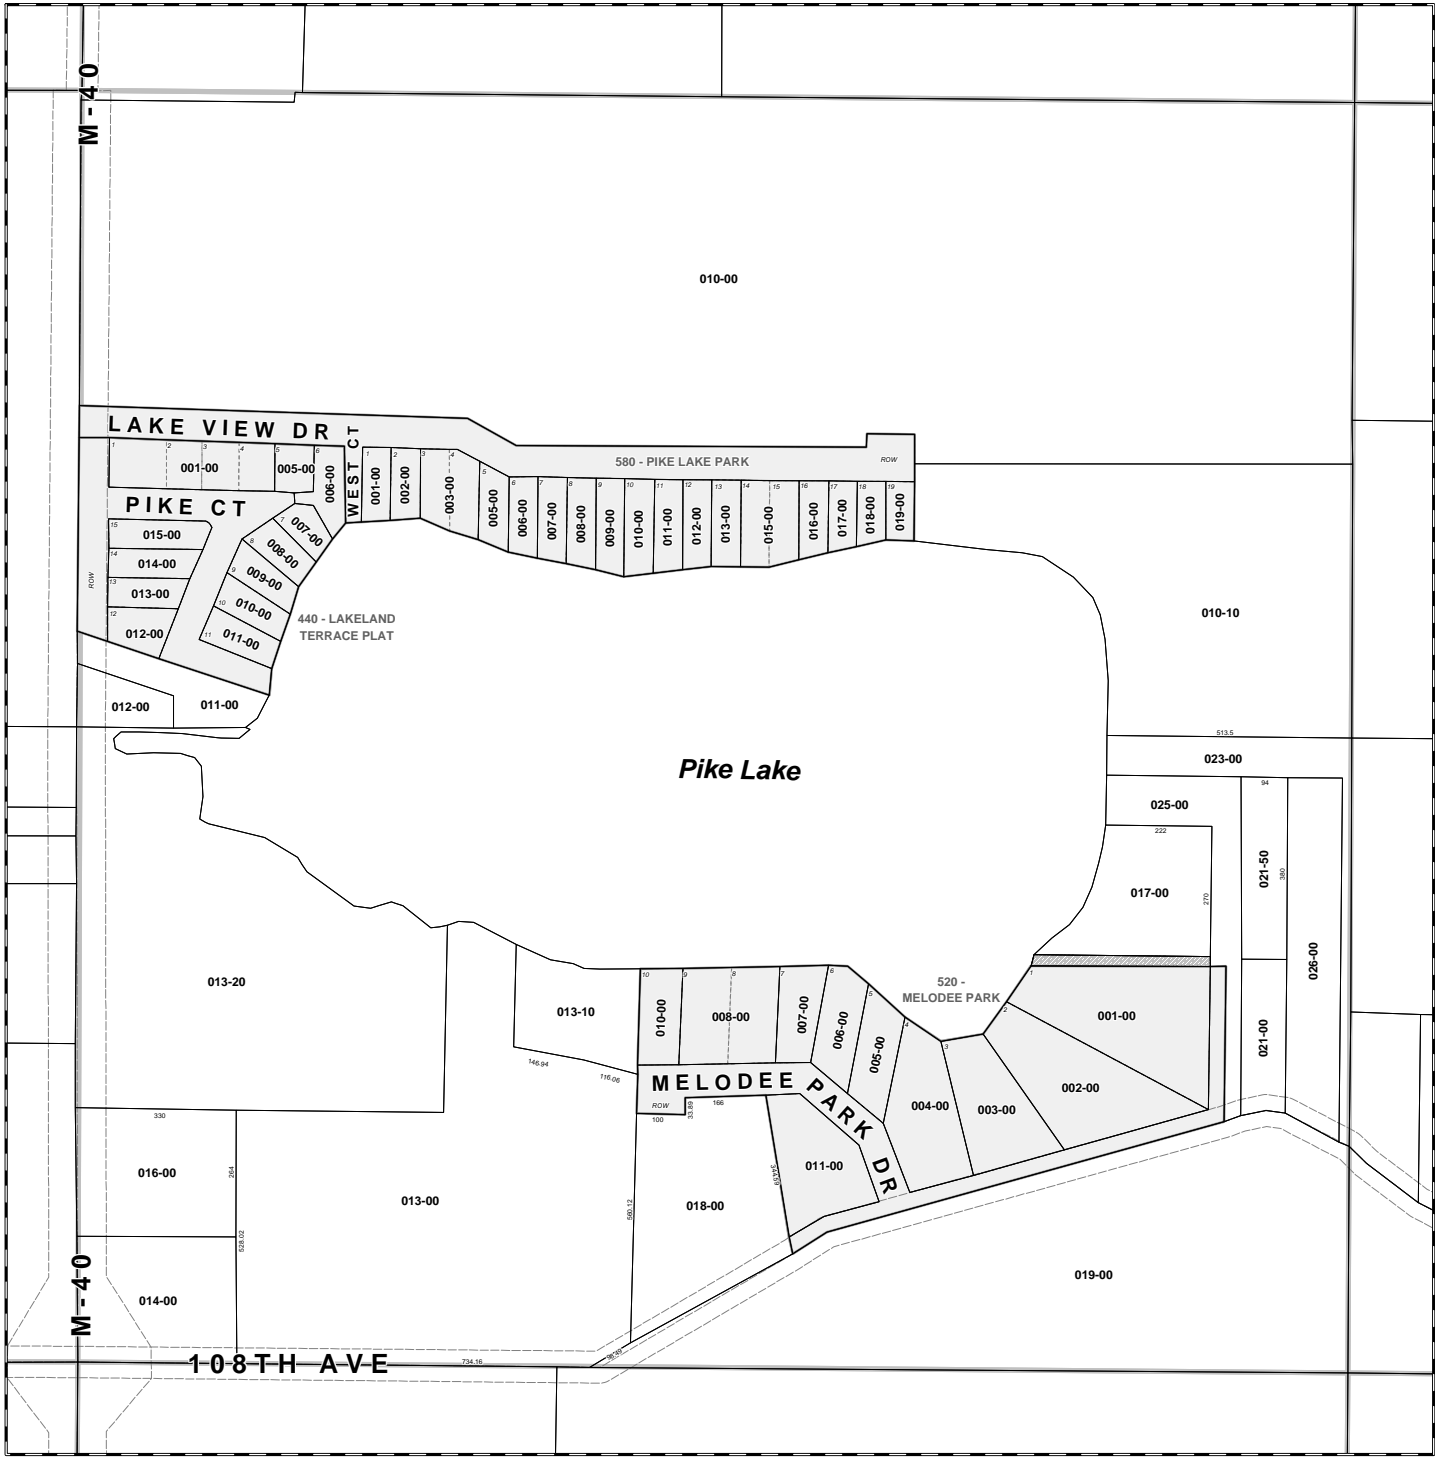

Scale: 1" = 400'

This map was compiled for tax administration purposes only. It does not represent a legal property survey.

Taxyear: 2009

Map Printed: 06/15/2009

Trowbridge Twp
T1N R13W

Gap
Overlap

Parcel Prefix:
03-21-009-

6	5	4	3	2	1
7	8	9	10	11	12
13	14	15	16	17	18
19	20	21	22	23	24
25	26	27	28	29	30
31	32	33	34	35	36

SECTION
09 SW

M-40

M-40

LAKE VIEW DR

PIKE CT

WEST CT

580 - PIKE LAKE PARK

440 - LAKELAND TERRACE PLAT

Pike Lake

520 - MELODEE PARK

MELODEE PARK DR

108TH AVE