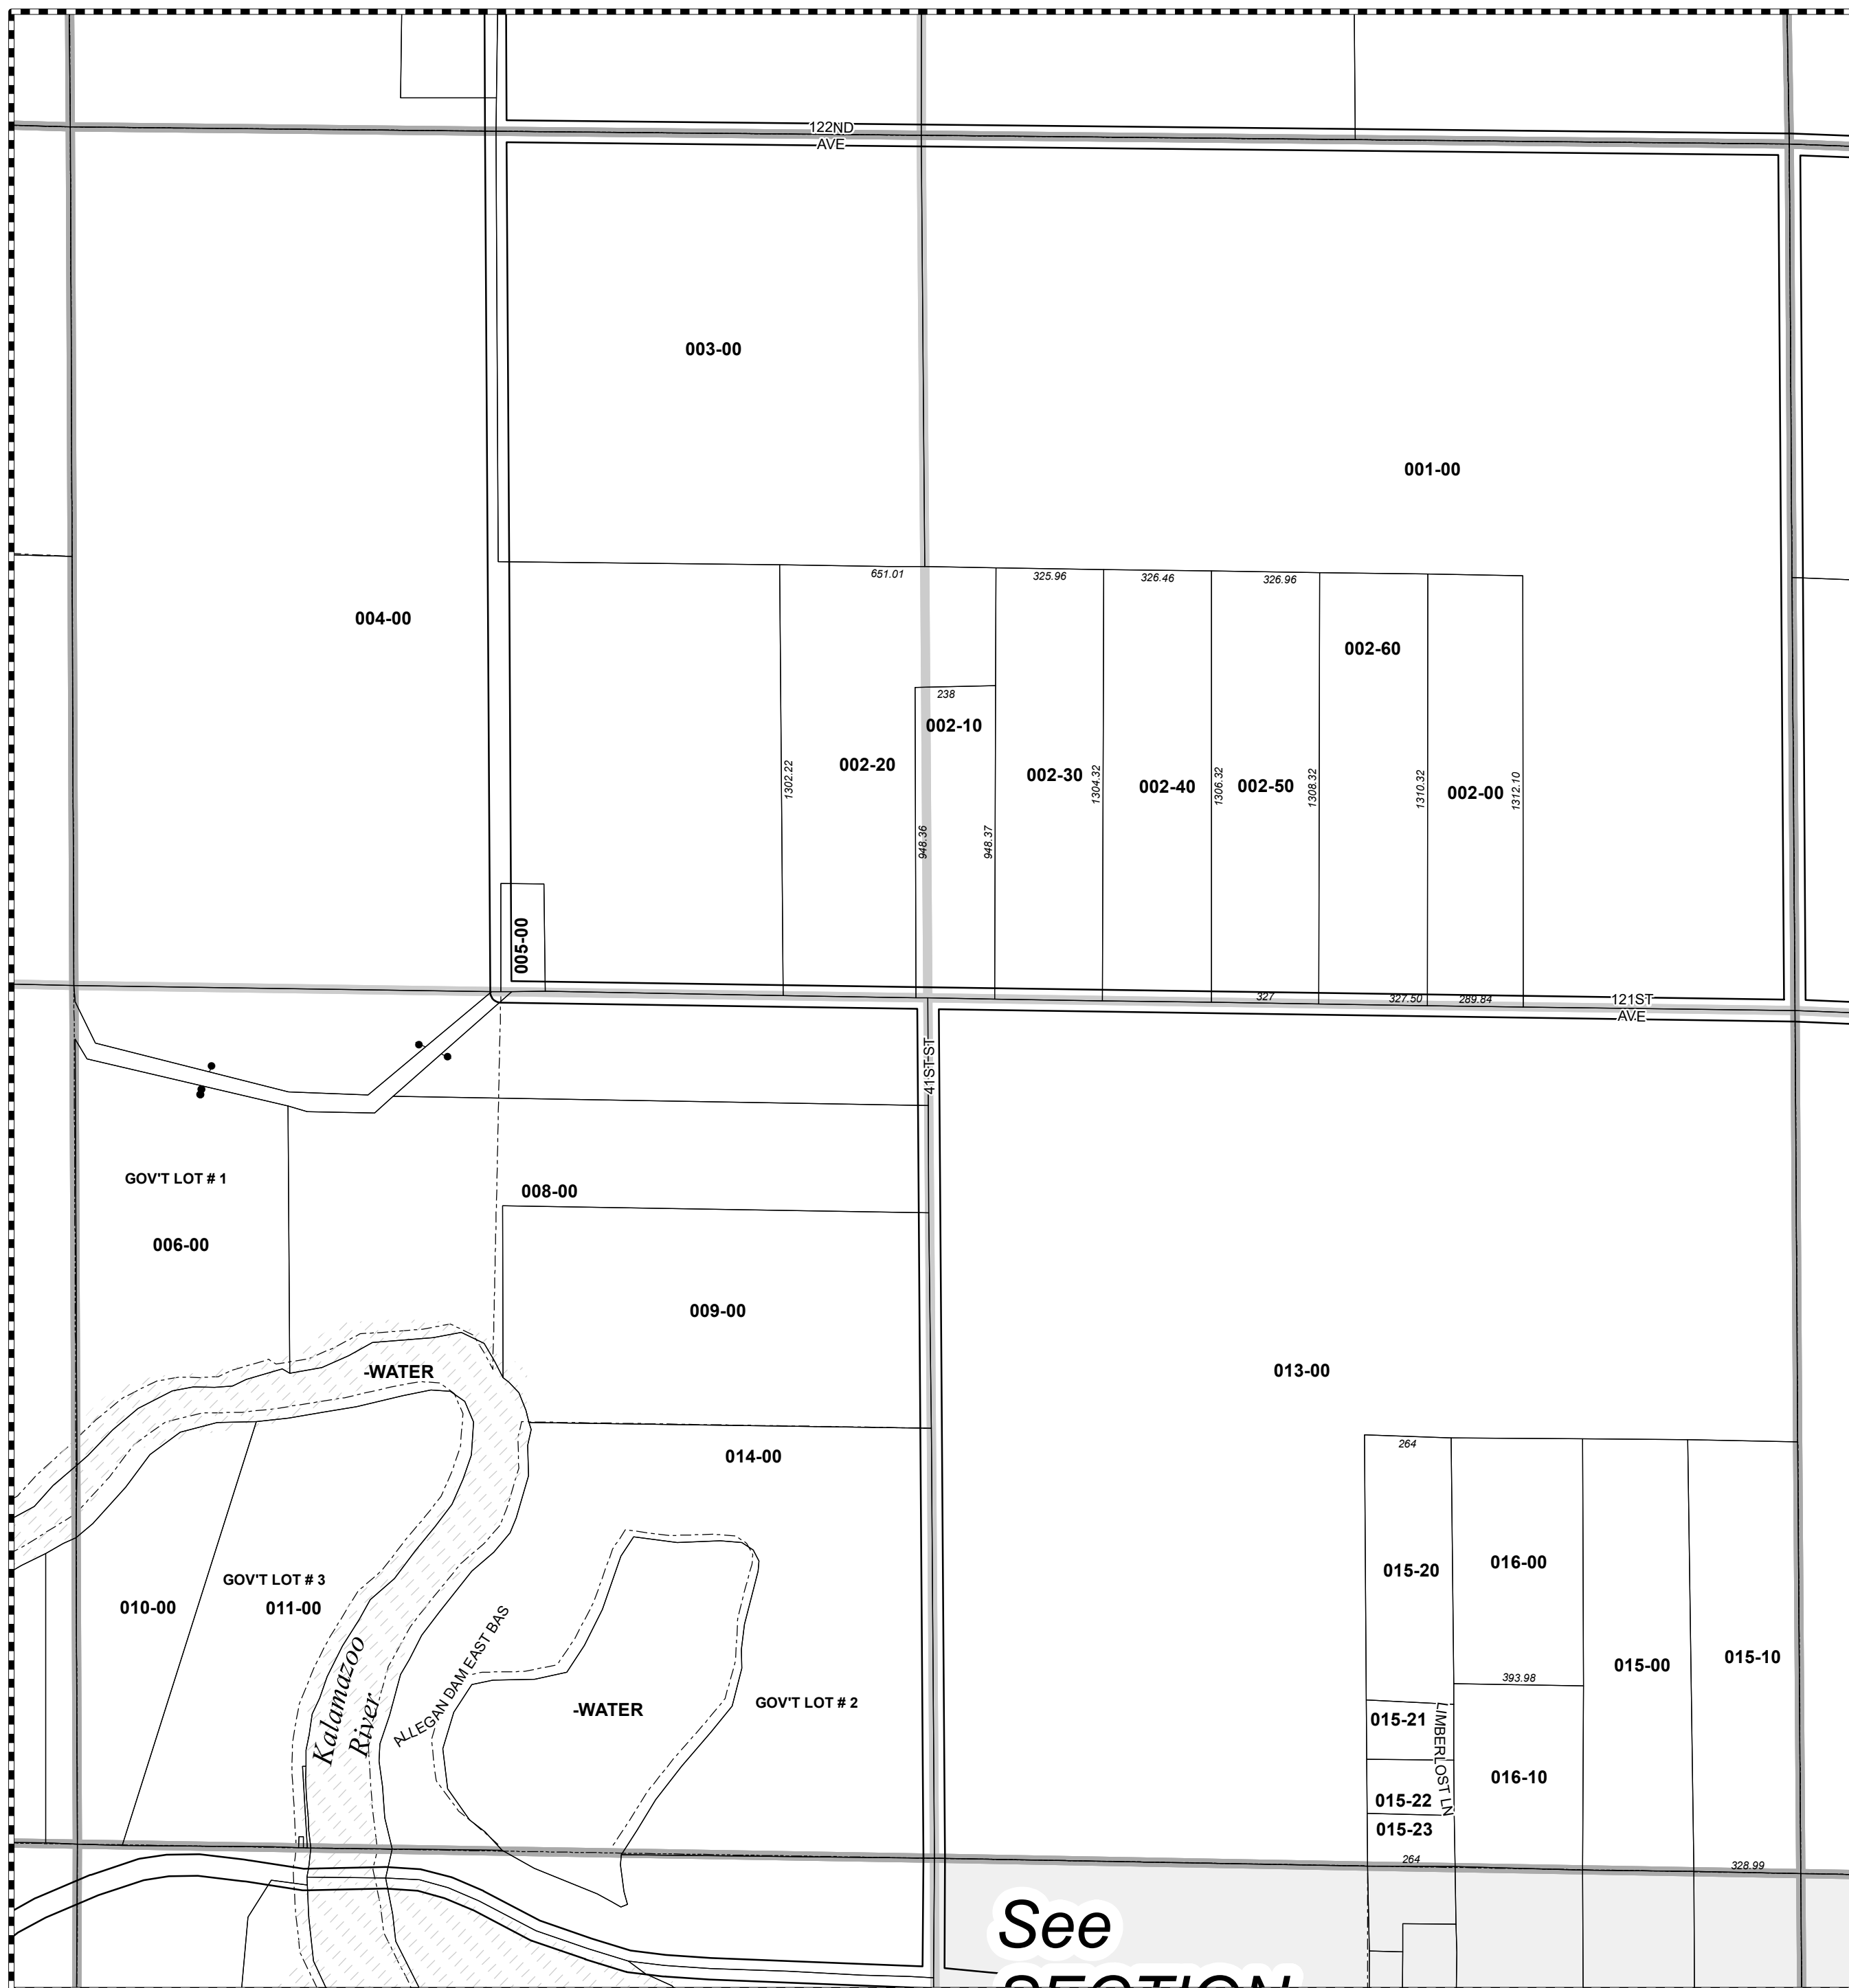

1 in = 400 ft

This map was compiled for tax administration purposes only. It does not represent a legal property survey.

**Tax Year:
2017**

**Map Printed:
5/10/2017**

Valley Twp T2N R14W

**Parcel Prefix:
03-22-010-**

06	05	04	03	02	01
07	08	09	10	11	12
18	17	16	15	14	13
19	20	21	22	23	24
30	29	28	27	26	25
31	32	33	34	35	36

SECTION 10

See SECTION 10