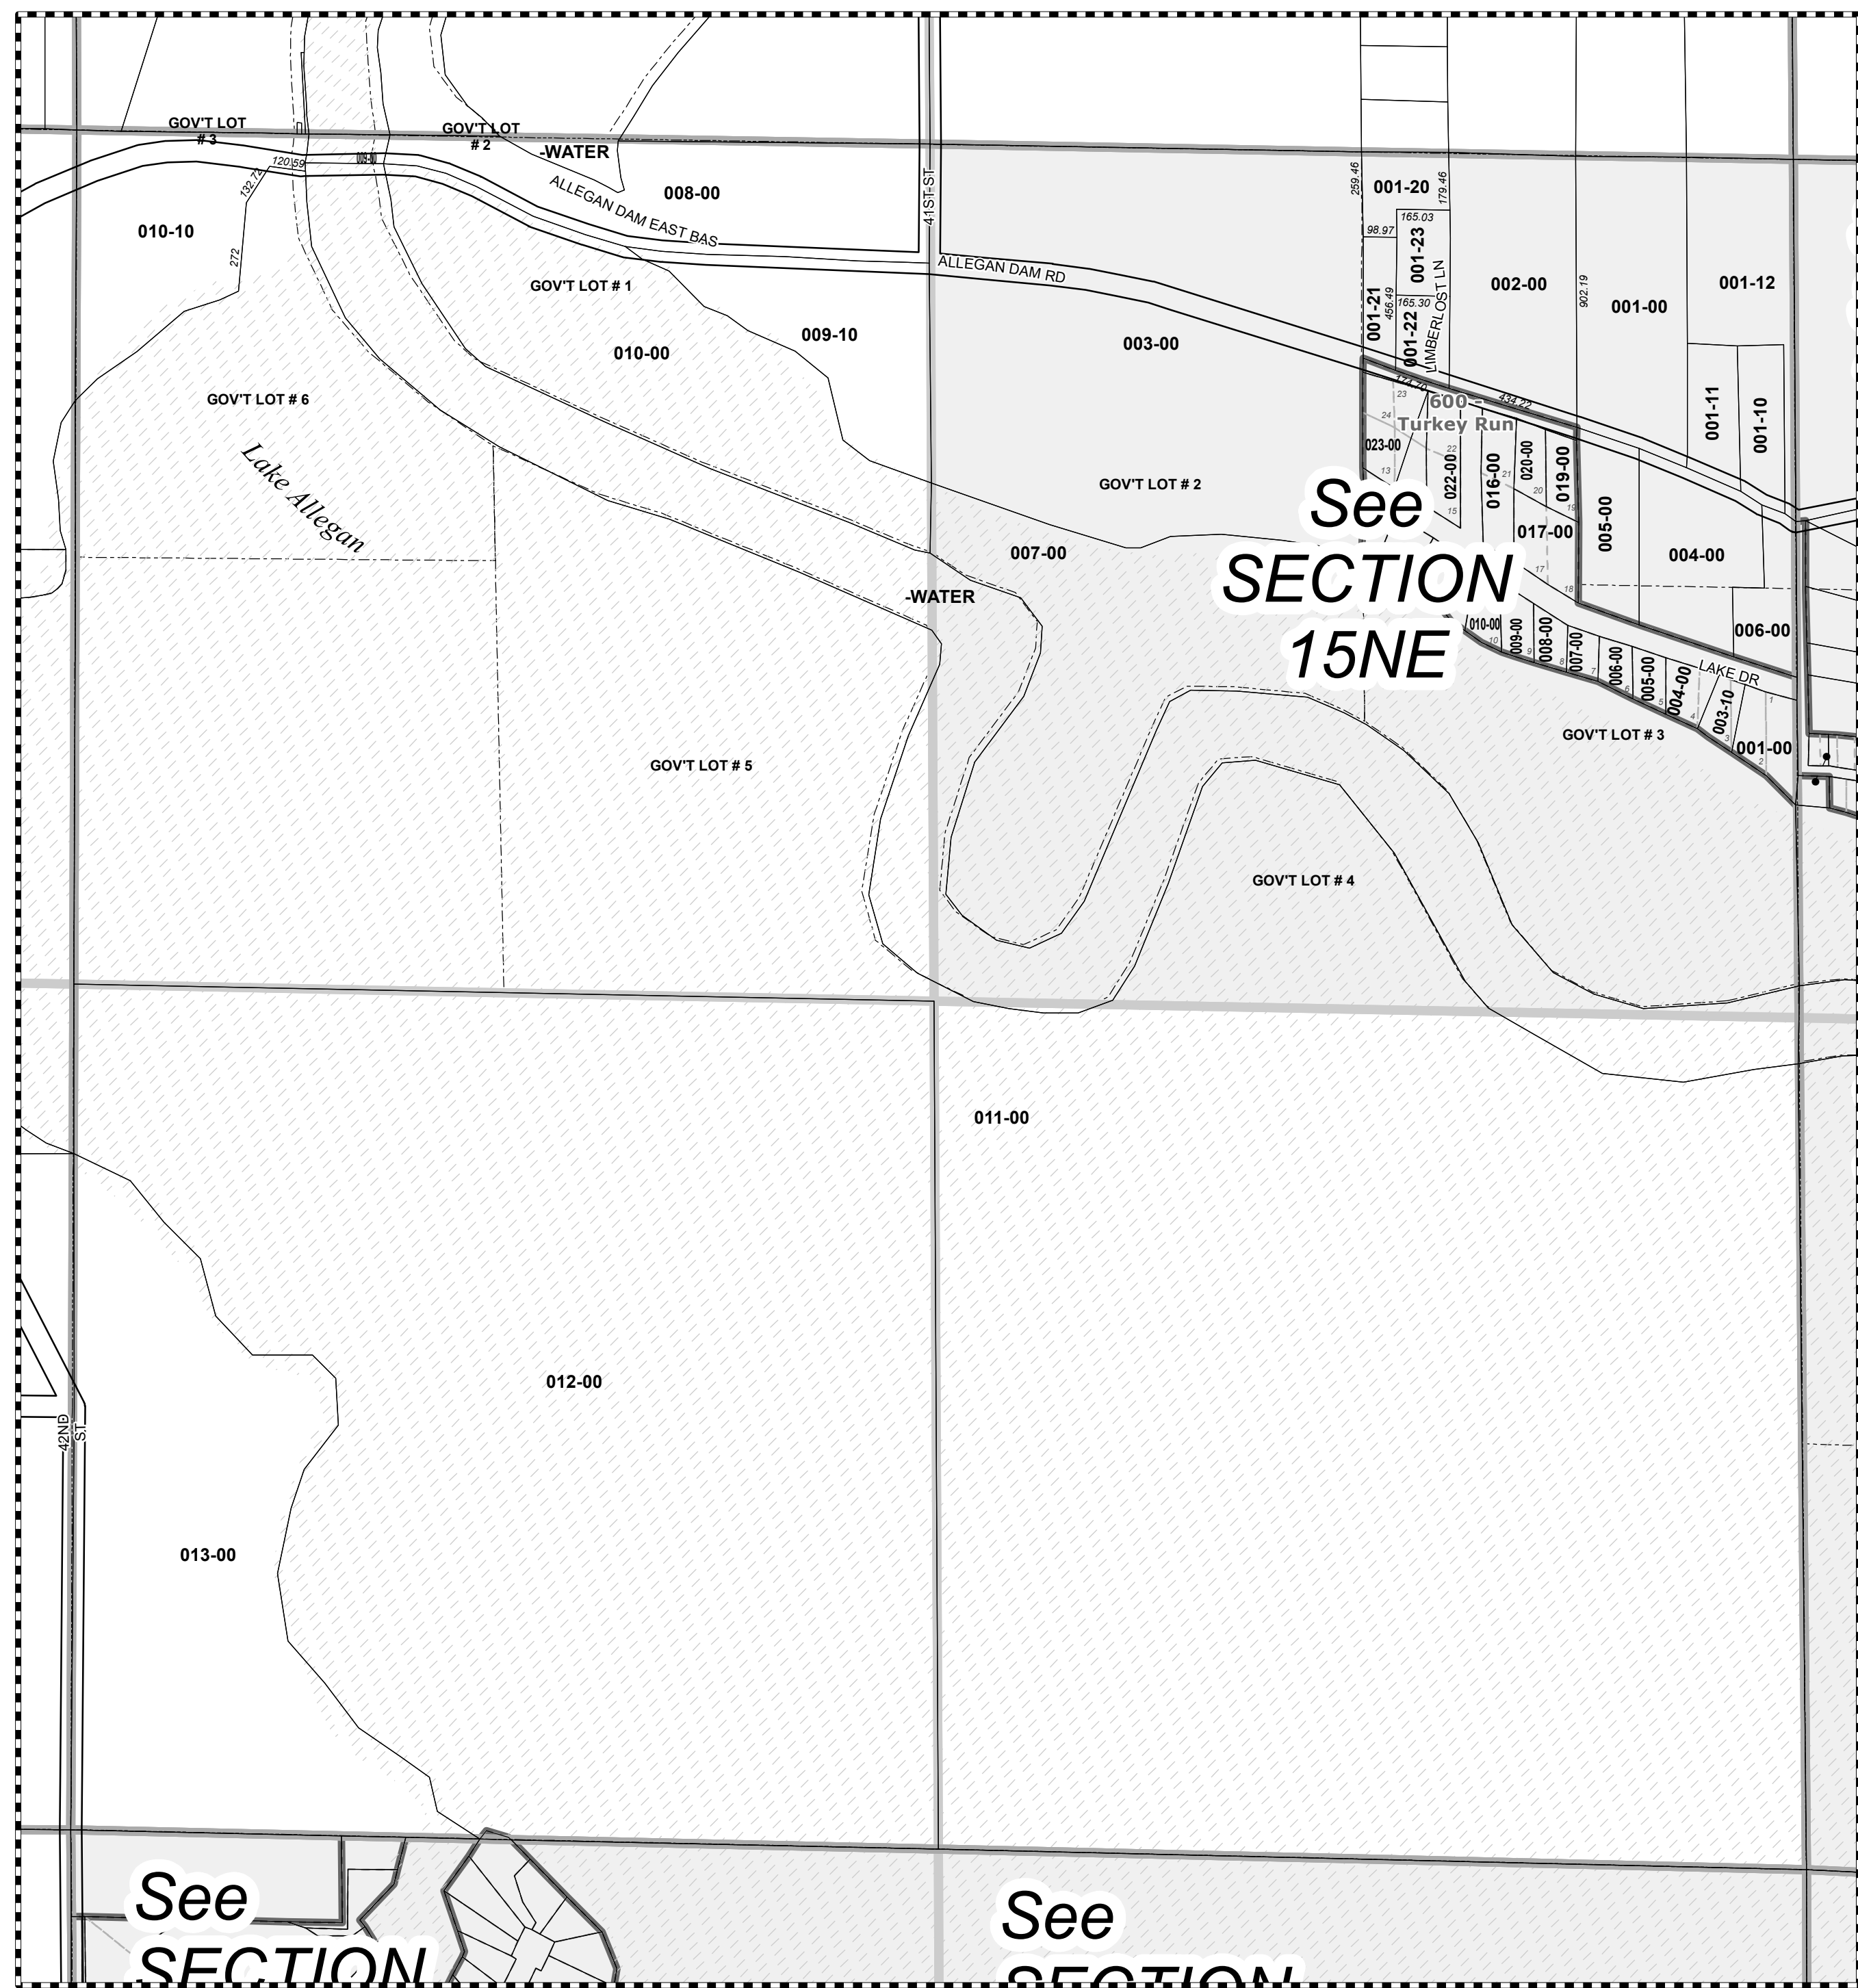

1 in = 400 ft

This map was compiled for tax administration purposes only. It does not represent a legal property survey.

Tax Year: 2017

Map Printed: 5/10/2017

Valley Twp  
T2N R14W

Parcel Prefix: 03-22-015-

06	05	04	03	02	01
07	08	09	10	11	12
18	17	16	15	14	13
19	20	21	22	23	24
30	29	28	27	26	25
31	32	33	34	35	36

SECTION 15

See SECTION

See SECTION