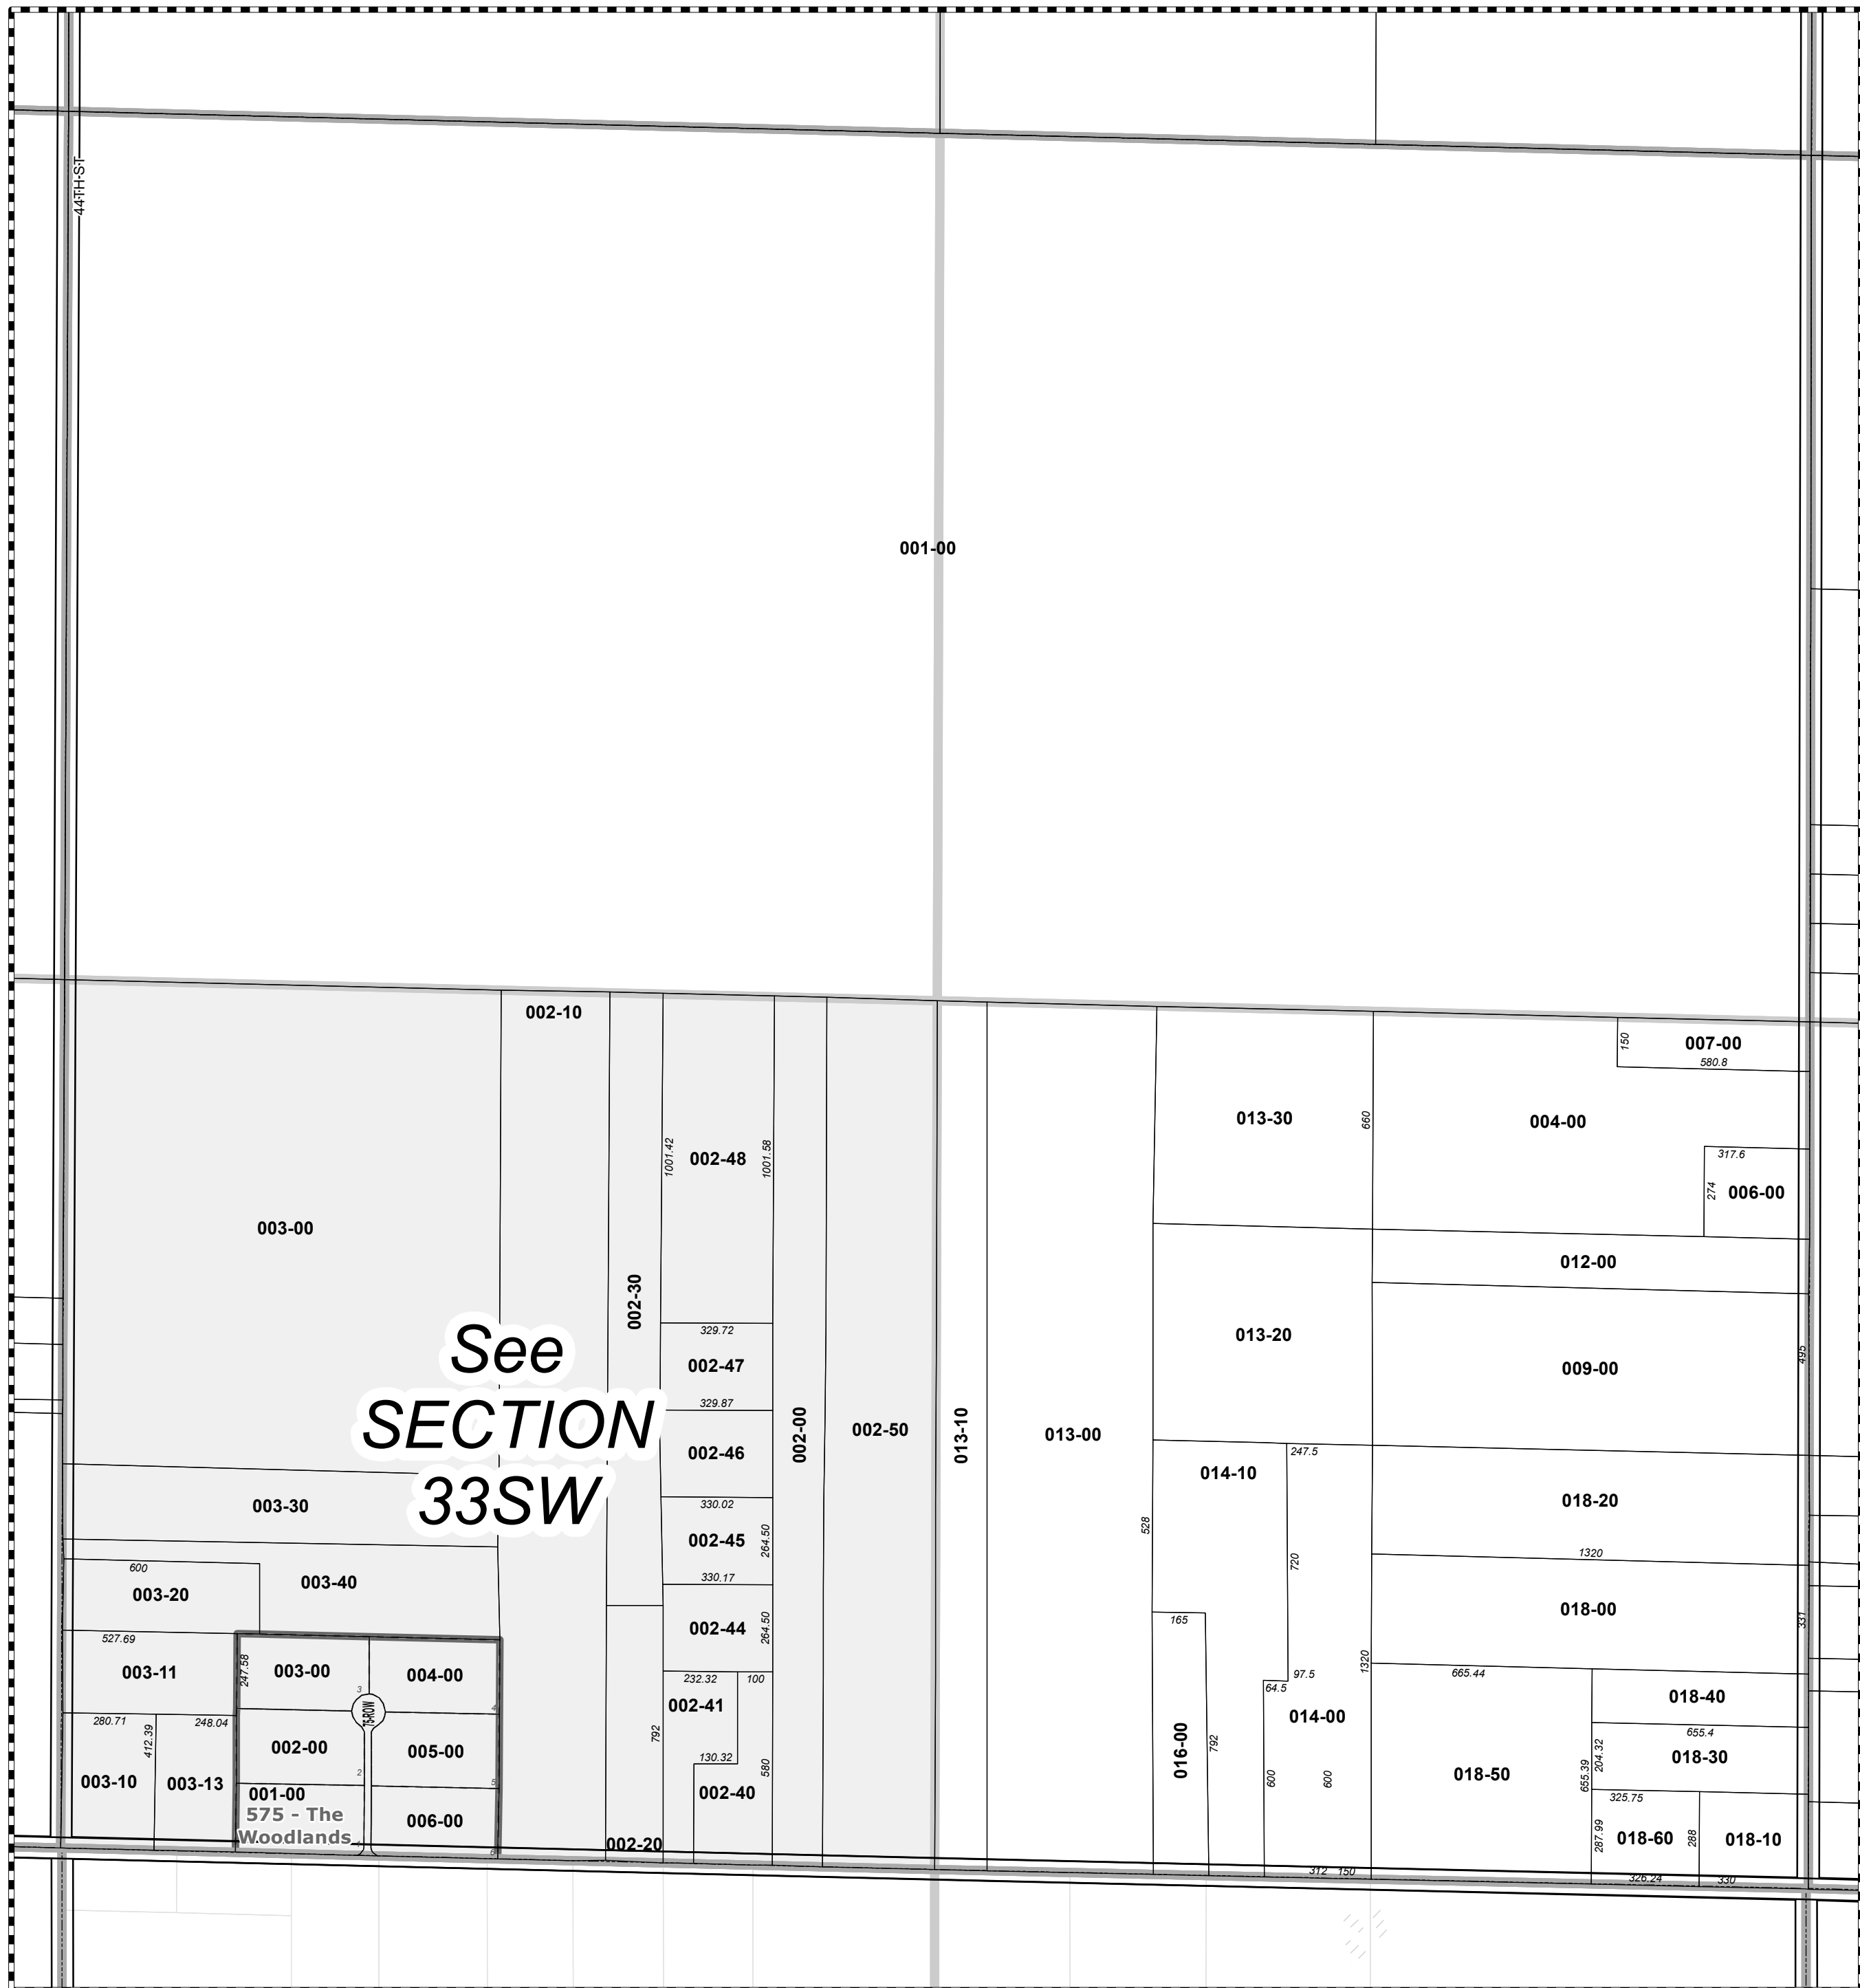

1 in = 400 ft

This map was compiled for tax administration purposes only. It does not represent a legal property survey.

Tax Year: 2017

Map Printed: 5/10/2017

Valley Twp
T2N R14W

Parcel Prefix: 03-22-033-

06	05	04	03	02	01
07	08	09	10	11	12
18	17	16	15	14	13
19	20	21	22	23	24
30	29	28	27	26	25
31	32	33	34	35	36

SECTION 33

See SECTION 33SW

001-00
575 - The Woodlands