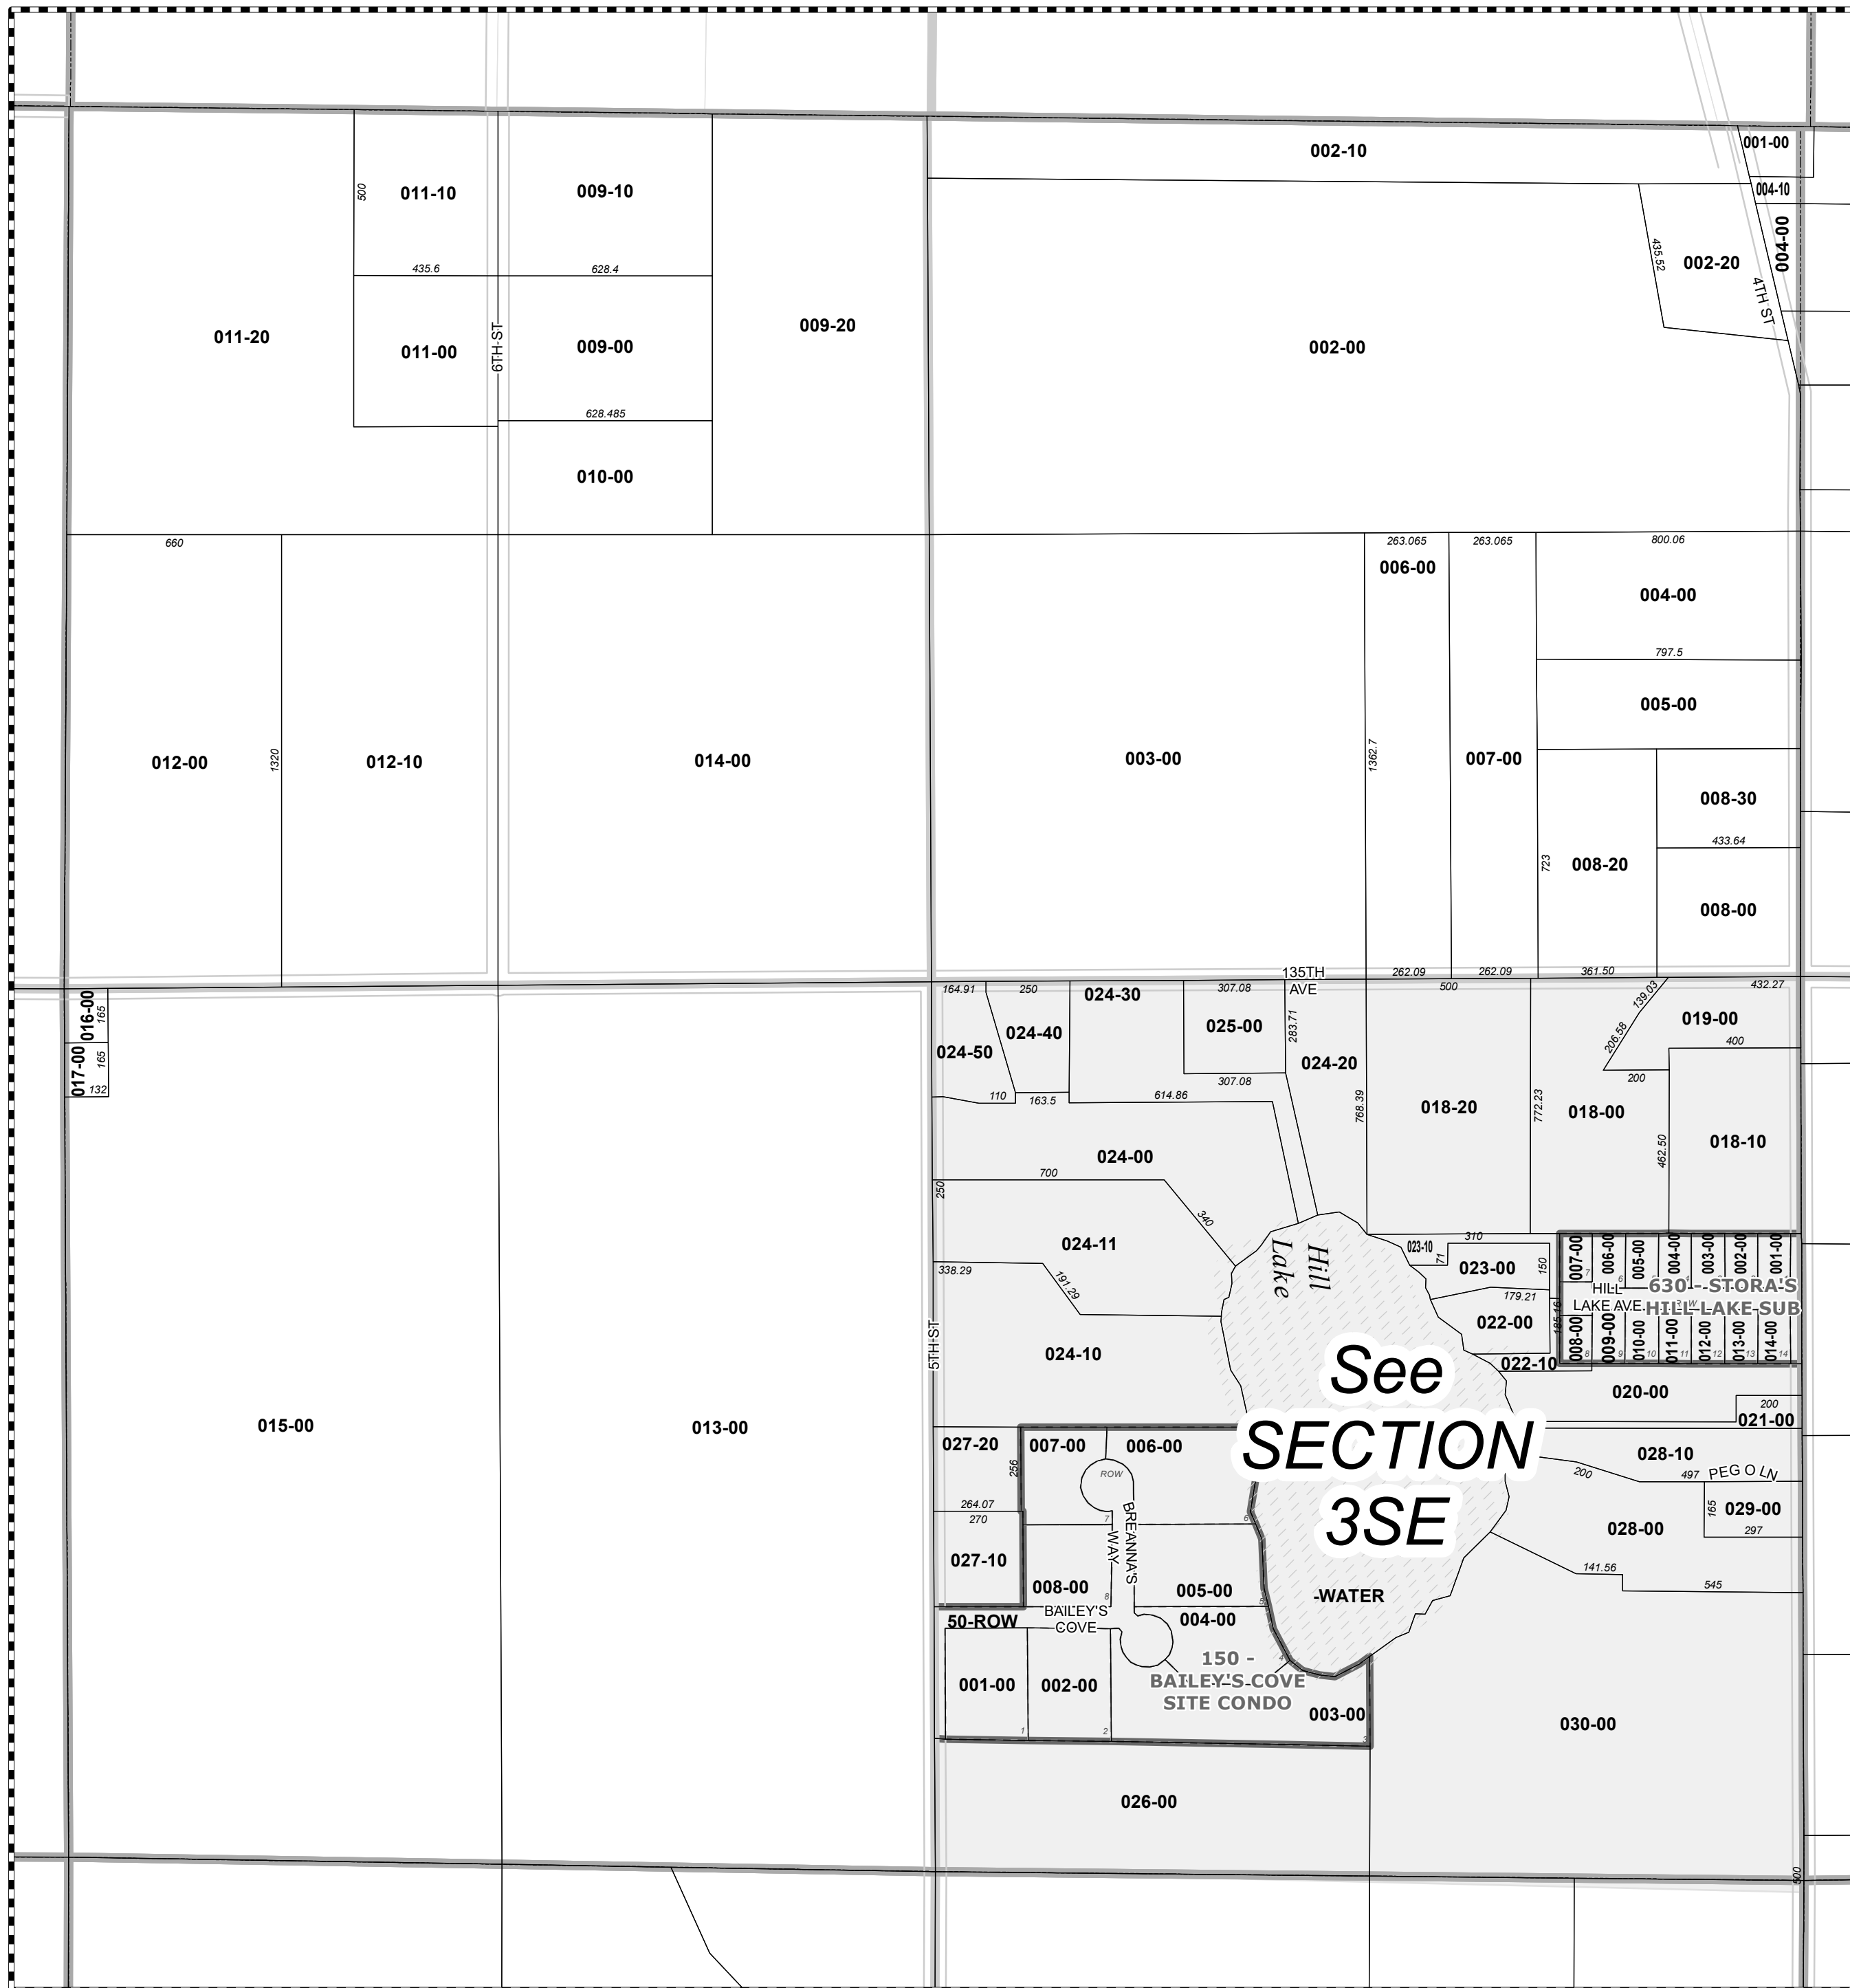

1 in = 400 ft

This map was compiled for tax administration purposes only. It does not represent a legal property survey.

Tax Year: 2019

Map Printed: 6/4/2019

Wayland Twp T3N R11W

- Gaps
- Overlaps
- Waterbody

Parcel Prefix: 03-24-003-

06	05	04	03	02	01
07	08	09	10	11	12
18	17	16	15	14	13
19	20	21	22	23	24
30	29	28	27	26	25
31	32	33	34	35	36

SECTION 3