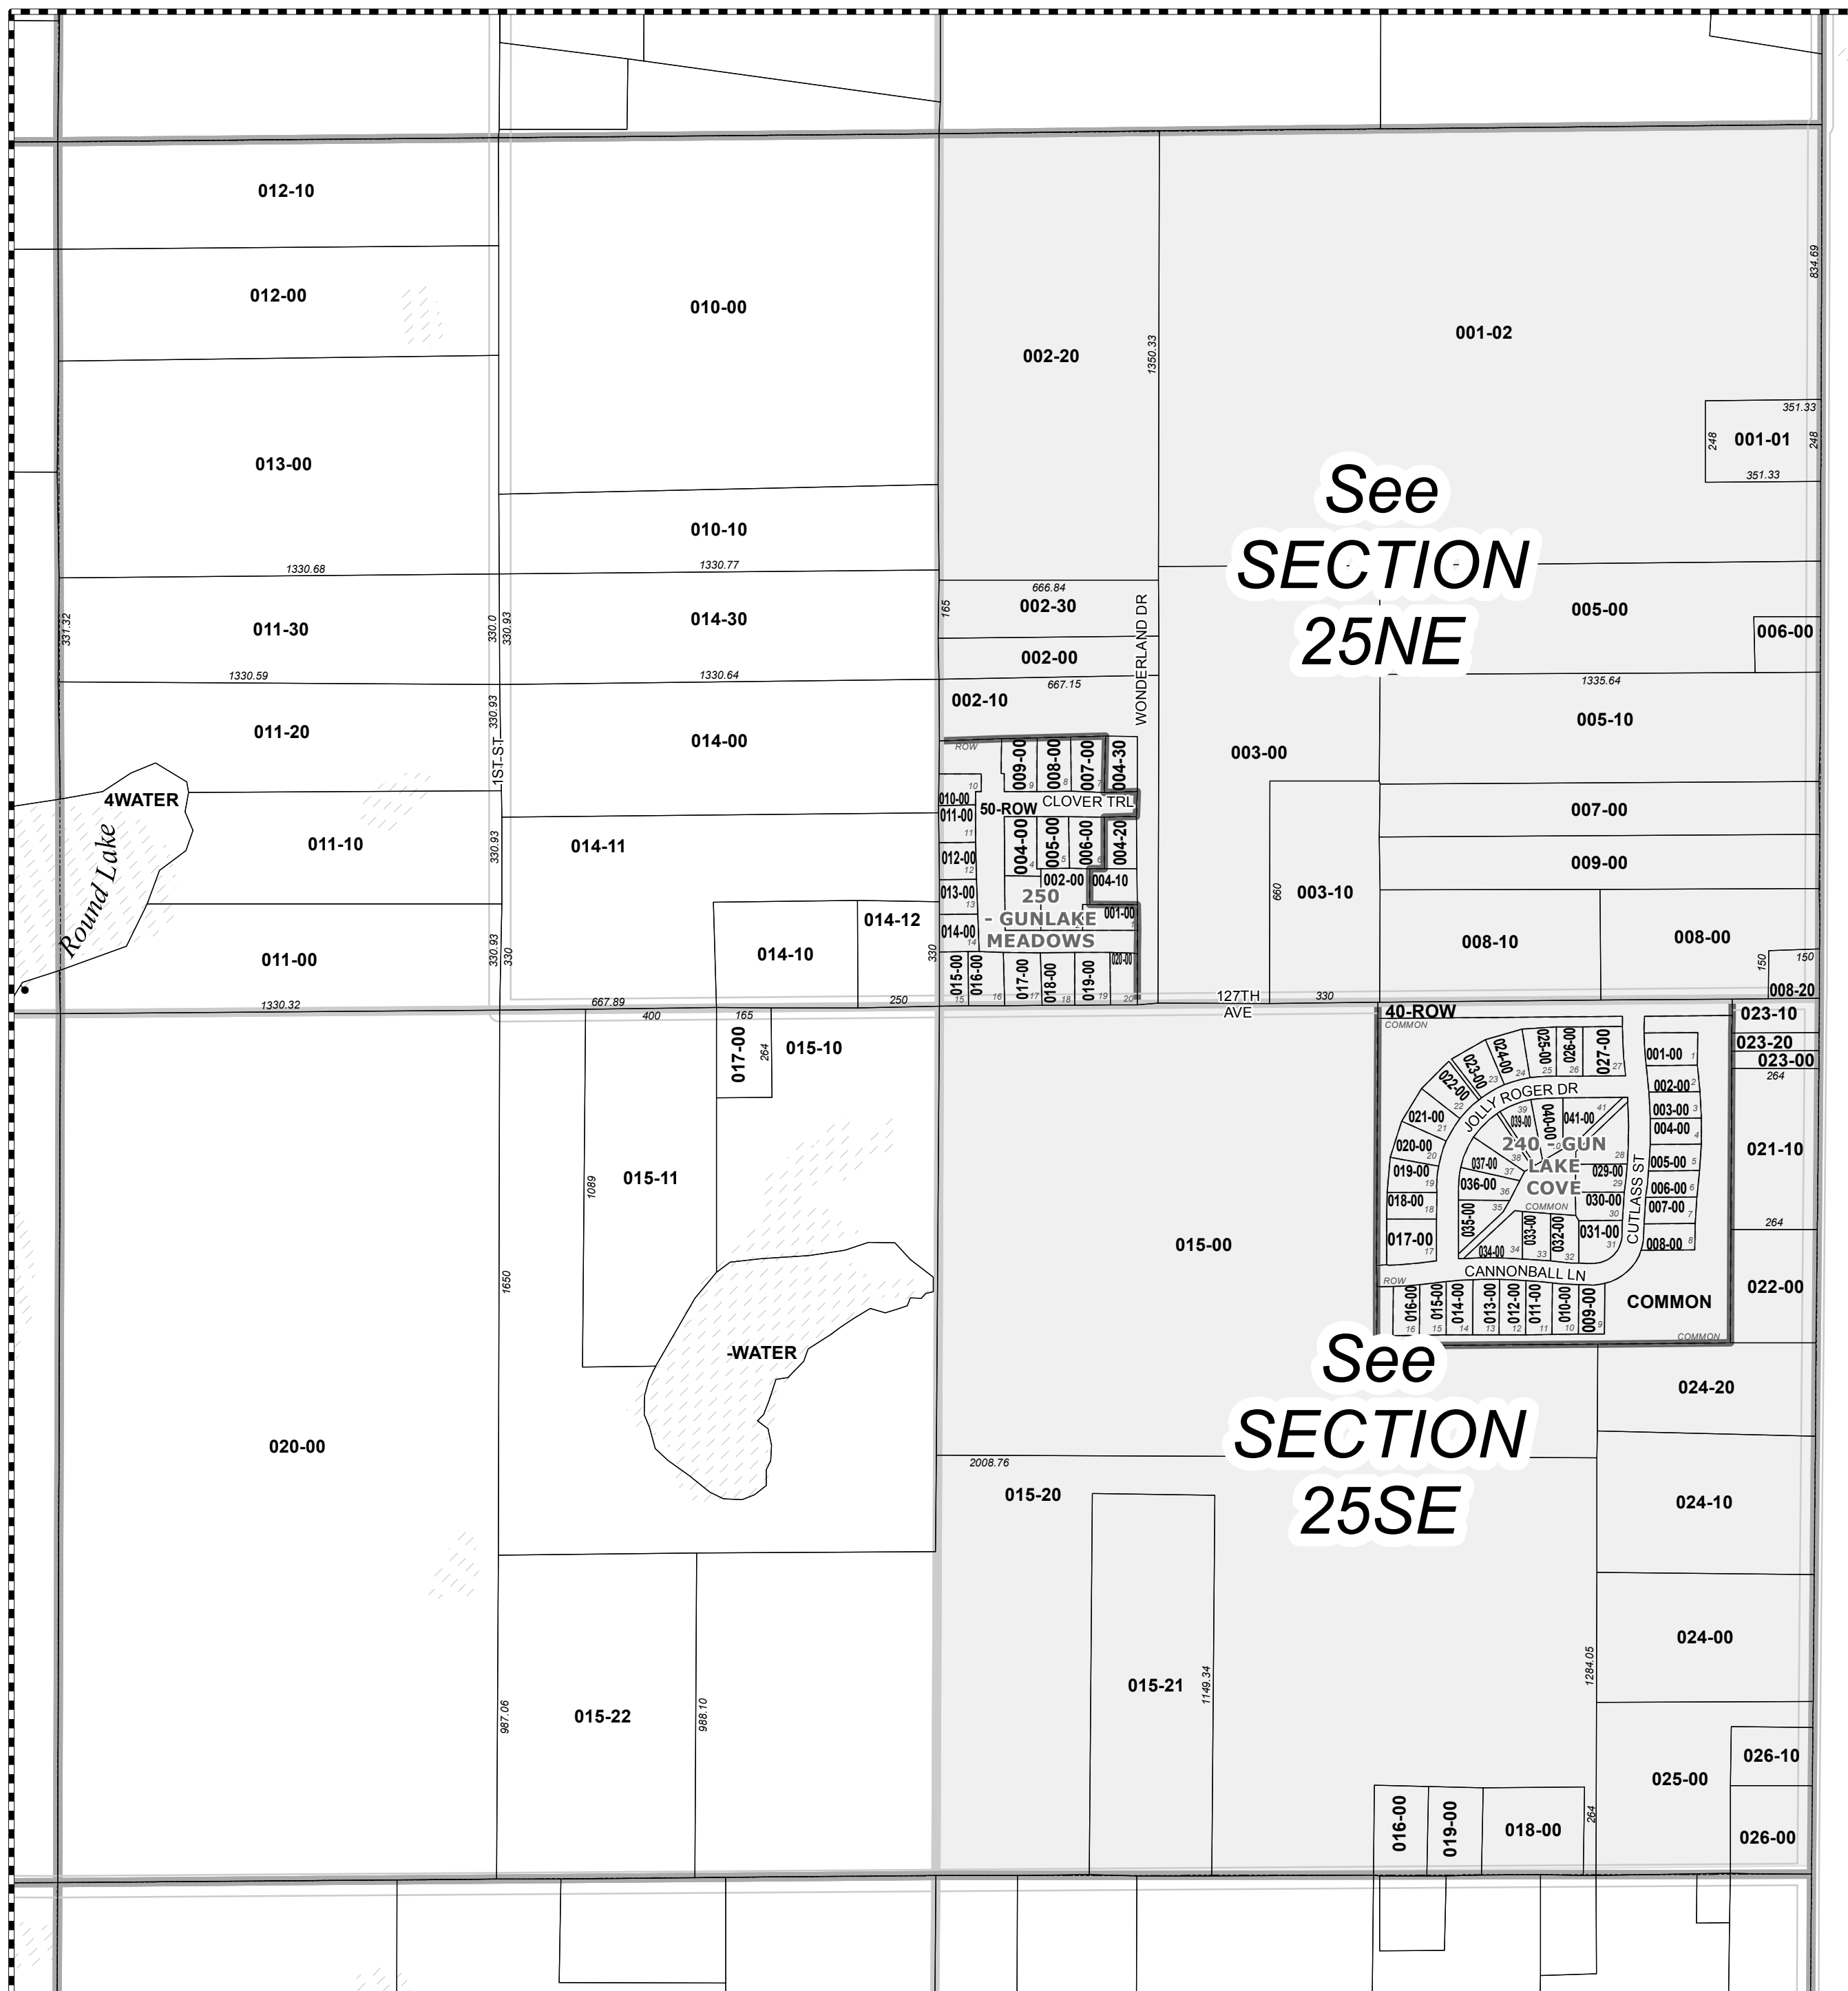

1 in = 400 ft

This map was compiled for tax administration purposes only. It does not represent a legal property survey.

Tax Year: 2018

Map Printed: 5/25/2018

**Wayland Twp
T3N R11W**

Parcel Prefix: 03-24-025-

06	05	04	03	02	01
07	08	09	10	11	12
18	17	16	15	14	13
19	20	21	22	23	24
30	29	28	27	26	25
31	32	33	34	35	36

SECTION 25

See SECTION 25NE

See SECTION 25SE